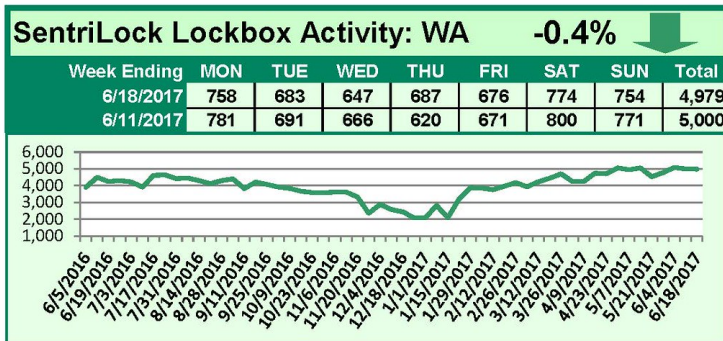

SentriLock Lockbox Activity June 12-18, 2017

This Week's Lockbox Activity

For the week of June 12-18, 2017, these charts show the number of times RMLS™ subscribers opened SentriLock lockboxes in Oregon and Washington. Activity decreased in both Oregon and Washington this week.