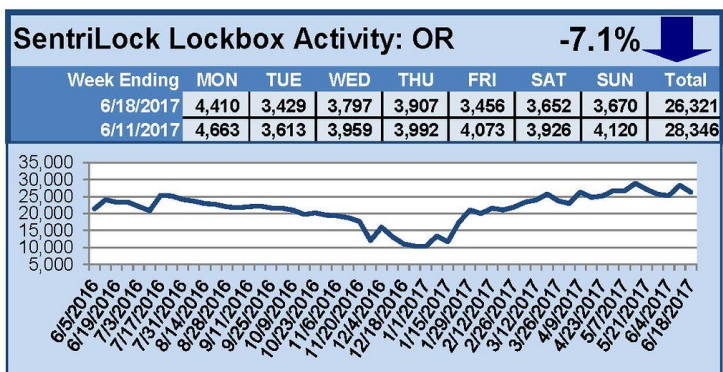

SentriLock Lockbox Activity June 12-18, 2017

This Week's Lockbox Activity

For the week of June 12-18, 2017, these charts show the number of times RMLS™ subscribers opened SentriLock lockboxes in Oregon and Washington. Activity decreased in both Oregon and Washington this week.