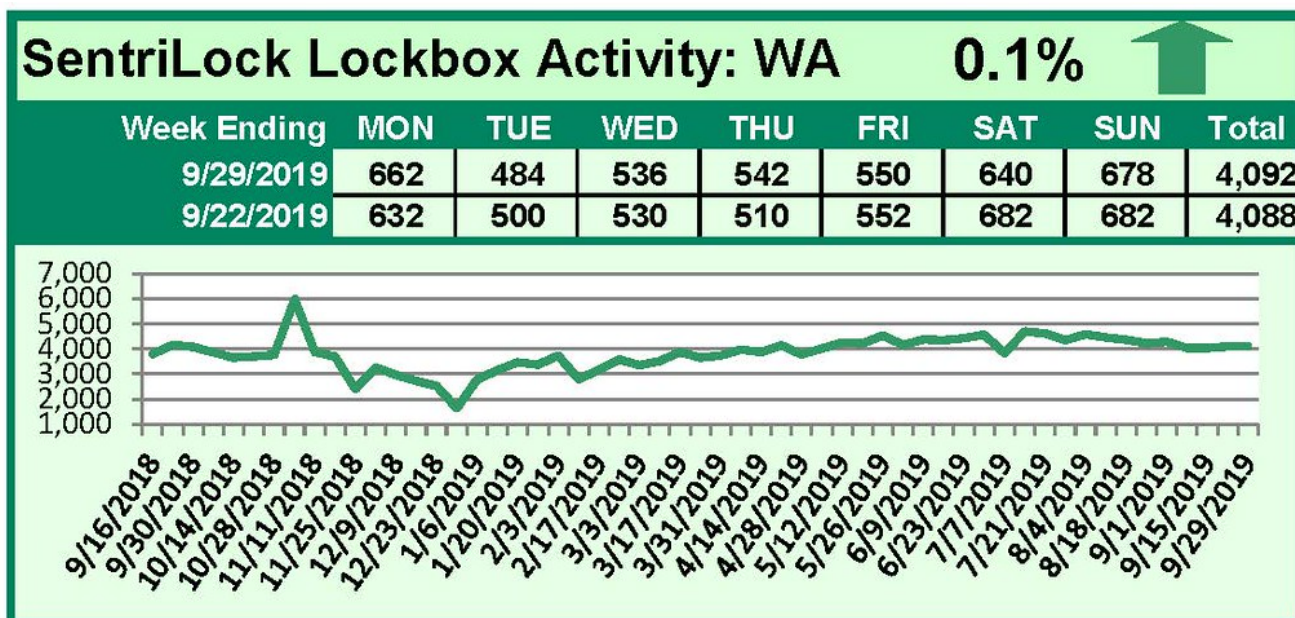

For a larger version of each chart, visit the RMLS™ photostream on Flickr.

SentriLock Lockbox Activity September 23-29, 2019