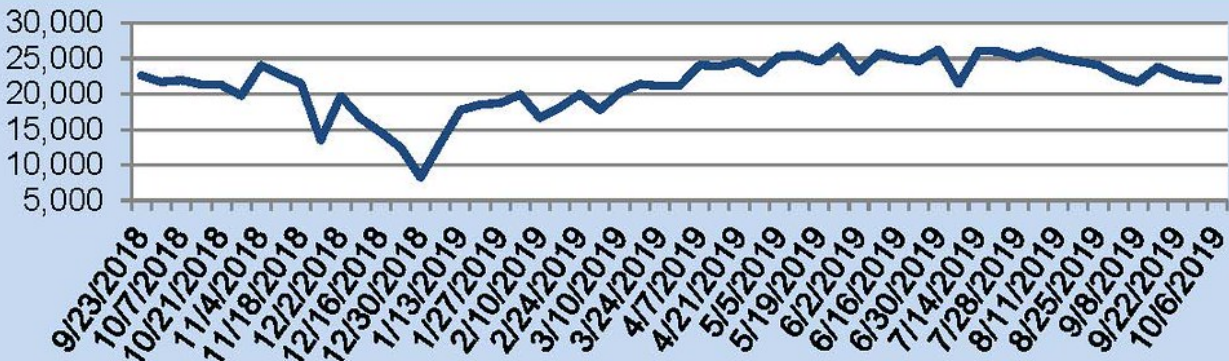

This Week's Lockbox Activity

For the week of October 7-13, 2019, these charts show the number of times RMLS™ subscribers opened SentriLock lockboxes in Oregon and Washington. Activity decreased in both Oregon and Washington this week.

For a larger version of each chart, visit the RMLS™ photostream on Flickr.

SentriLock Lockbox Activity September 30-October 6, 2019

SentriLock Lockbox Activity: WA

-6.3%

Week Ending	MON	TUE	WED	THU	FRI	SAT	SUN	Total
10/6/2019	596	480	493	495	543	599	630	3,836
9/29/2019	662	484	536	542	550	640	678	4,092

SentriLock Lockbox Activity: OR

-0.4%

Week Ending	MON	TUE	WED	THU	FRI	SAT	SUN	Total
10/6/2019	3,617	2,884	3,010	2,820	2,825	3,022	3,815	21,993
9/29/2019	3,465	2,857	3,052	3,176	2,828	2,970	3,734	22,082

This Week's Lockbox Activity

For the week of September 30-October 6, 2019, these charts show the number of times RMLS™ subscribers opened SentriLock lockboxes in Oregon and Washington. Activity decreased in both Oregon and Washington this week.