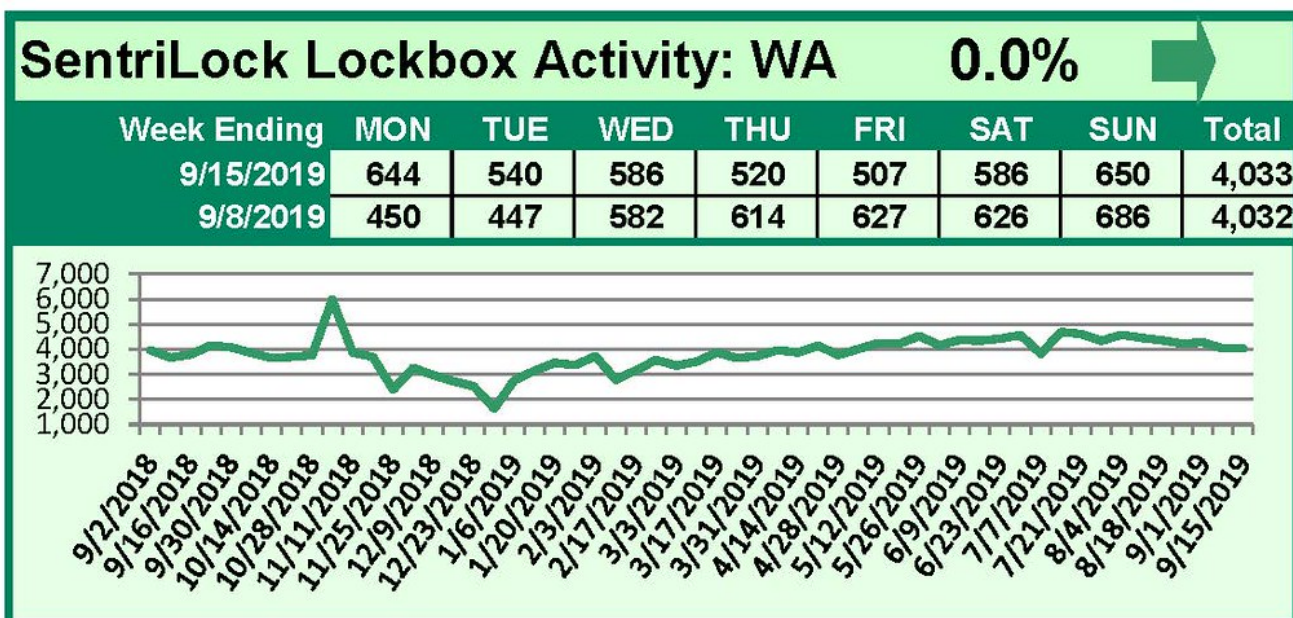

For a larger version of each chart, visit the RMLS™ photostream on Flickr.

SentriLock Lockbox Activity September 9-15, 2019