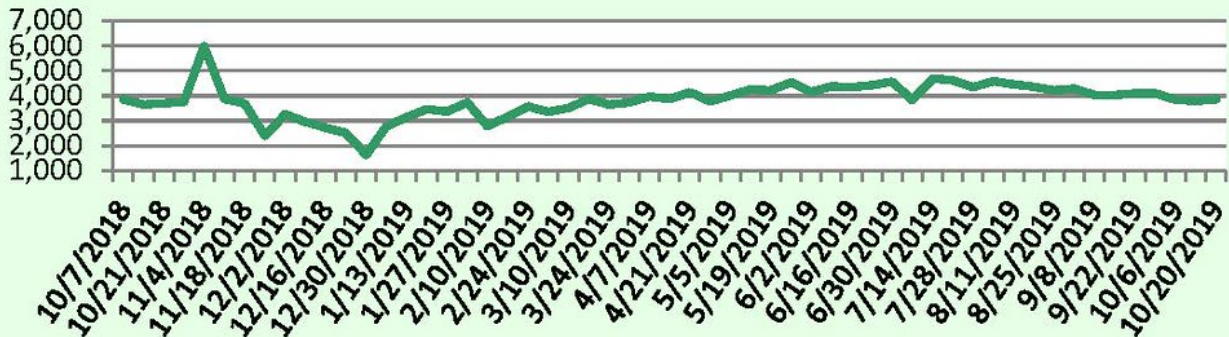

This Week's Lockbox Activity

For the week of October 21-27, 2019, these charts show the number of times RMLS™ subscribers opened SentriLock lockboxes in Oregon and Washington. Activity decreased last week in both Oregon and Washington.

For a larger version of each chart, visit the RMLS™ photostream on Flickr.

SentriLock Lockbox Activity October 14-20, 2019

SentriLock Lockbox Activity: WA

1.6%

Week Ending	MON	TUE	WED	THU	FRI	SAT	SUN	Total
10/20/2019	513	553	501	505	512	591	683	3,858
10/13/2019	525	507	537	493	523	493	719	3,797

SentriLock Lockbox Activity: OR

-3.4%

Week Ending	MON	TUE	WED	THU	FRI	SAT	SUN	Total
10/20/2019	3,429	2,566	2,830	2,613	2,737	2,794	3,312	20,281
10/13/2019	3,605	2,630	2,901	2,899	2,765	2,773	3,427	21,000

This Week's Lockbox Activity

For the week of October 14-20, 2019, these charts show the number of times RMLS™ subscribers opened SentriLock lockboxes in Oregon and Washington. Last week activity increased in Washington and decreased in Oregon.