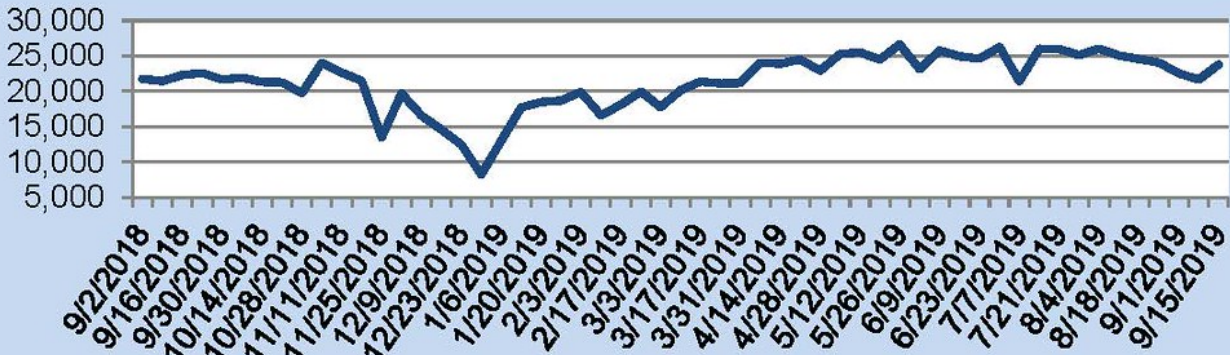

For the week of September 16-22, 2019, these charts show the number of times RMLS™ subscribers opened SentriLock lockboxes in Oregon and Washington. Activity increased in Washington this week while decreasing in Oregon.

For a larger version of each chart, visit the RMLS™ photostream on Flickr.

SentriLock Lockbox Activity September 9-15, 2019

SentriLock Lockbox Activity: OR

9.8% 

Week Ending	MON	TUE	WED	THU	FRI	SAT	SUN	Total
9/15/2019	3,949	2,893	3,112	3,348	3,379	3,228	3,882	23,791
9/8/2019	2,640	2,103	3,031	3,459	3,298	3,327	3,807	21,665

This Week's Lockbox Activity

For the week of September 9-15, 2019, these charts show the number of times RMLS™ subscribers opened SentriLock lockboxes in Oregon and Washington. This week, activity remained steady in Washington while increasing in Oregon.