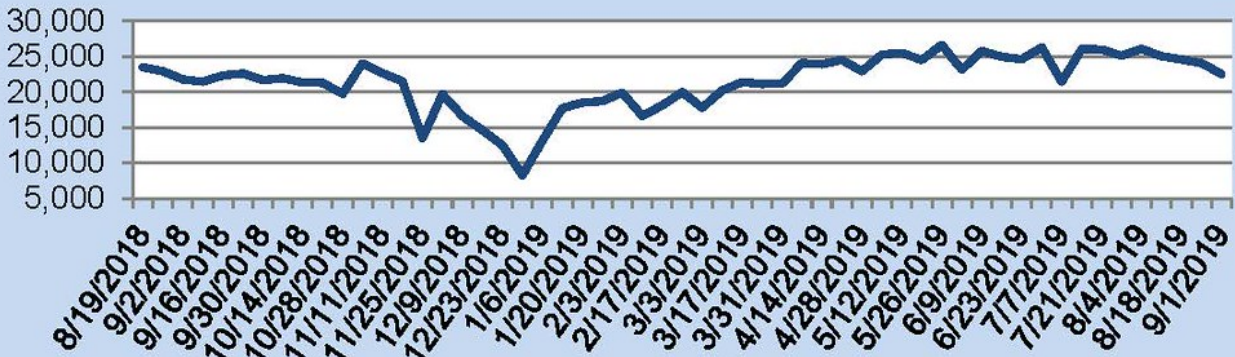

For the week of September 2-8, 2019, these charts show the number of times RMLS™ subscribers opened SentriLock lockboxes in Oregon and Washington. This week, activity decreased in both Oregon and Washington.

For a larger version of each chart, visit the RMLS™ photostream on Flickr.

SentriLock Lockbox Activity August 26-September 1, 2019

SentriLock Lockbox Activity: OR

-6.4% 

Week Ending	MON	TUE	WED	THU	FRI	SAT	SUN	Total
9/1/2019	3,659	3,008	3,264	3,153	3,171	3,067	3,221	22,543
8/25/2019	3,912	3,199	3,452	3,413	3,228	3,208	3,683	24,095

This Week's Lockbox Activity

For the week of August 26-September 1, 2019, these charts show the number of times RMLS™ subscribers opened SentriLock lockboxes in Oregon and Washington. Activity increased in Washington and decreased in Oregon this week.