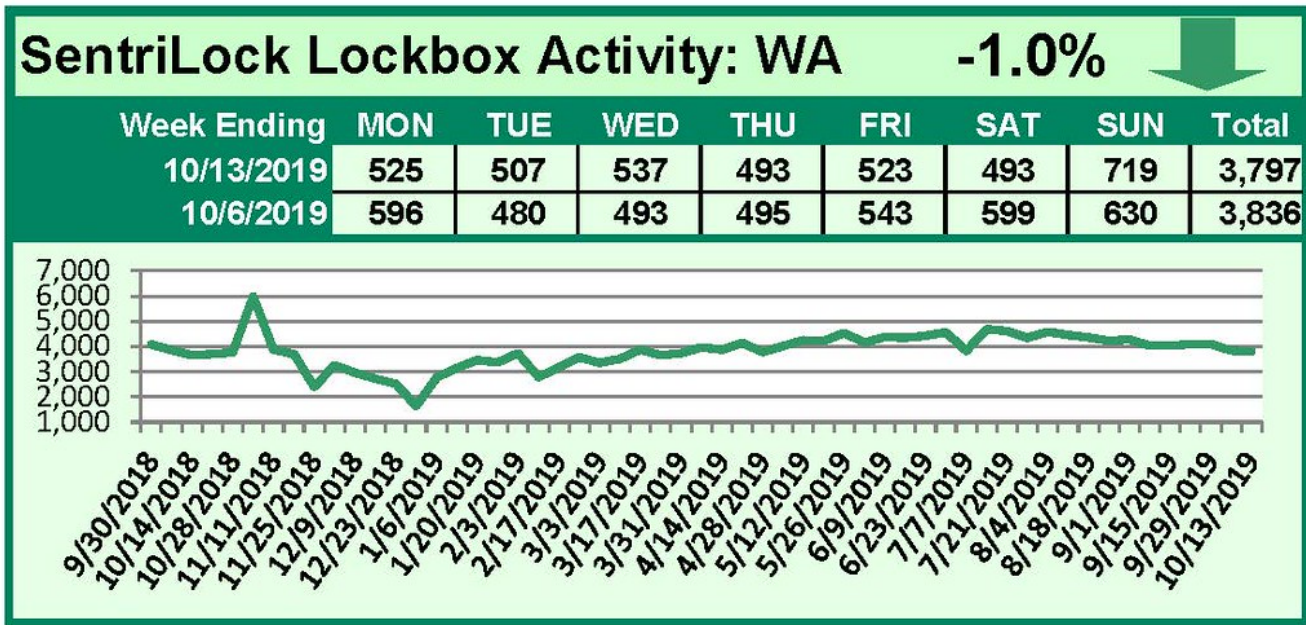

For a larger version of each chart, visit the RMLS™ photostream on Flickr.

SentriLock Lockbox Activity October 7-13, 2019