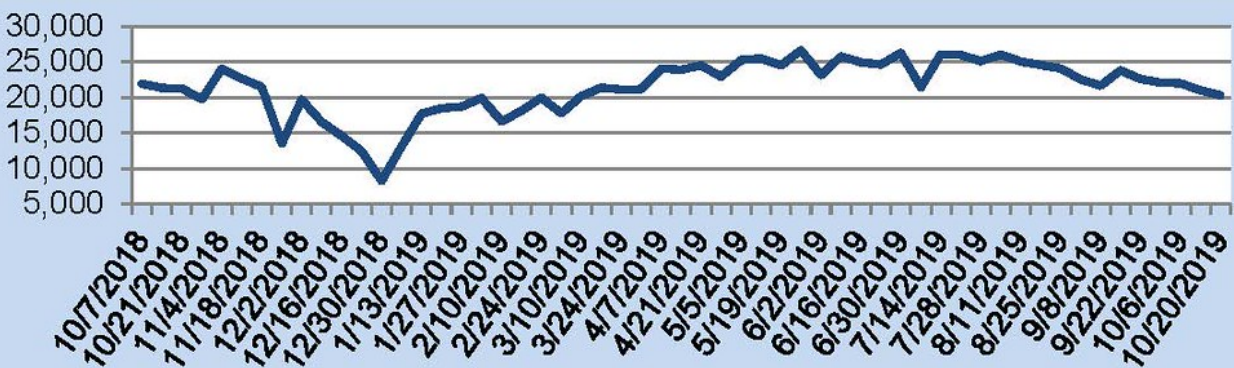

This Week's Lockbox Activity

For the week of October 21-27, 2019, these charts show the number of times RMLS™ subscribers opened SentriLock lockboxes in Oregon and Washington. Activity decreased last week in both Oregon and Washington.

For a larger version of each chart, visit the RMLS™ photostream on Flickr.

SentriLock Lockbox Activity October 14-20, 2019

SentriLock Lockbox Activity: WA

1.6%

Week Ending	MON	TUE	WED	THU	FRI	SAT	SUN	Total
10/20/2019	513	553	501	505	512	591	683	3,858
10/13/2019	525	507	537	493	523	493	719	3,797

SentriLock Lockbox Activity: OR

-3.4%

Week Ending	MON	TUE	WED	THU	FRI	SAT	SUN	Total
10/20/2019	3,429	2,566	2,830	2,613	2,737	2,794	3,312	20,281
10/13/2019	3,605	2,630	2,901	2,899	2,765	2,773	3,427	21,000

This Week's Lockbox Activity

For the week of October 14-20, 2019, these charts show the number of times RMLS™ subscribers opened SentriLock lockboxes in Oregon and Washington. Last week activity increased in Washington and decreased in Oregon.