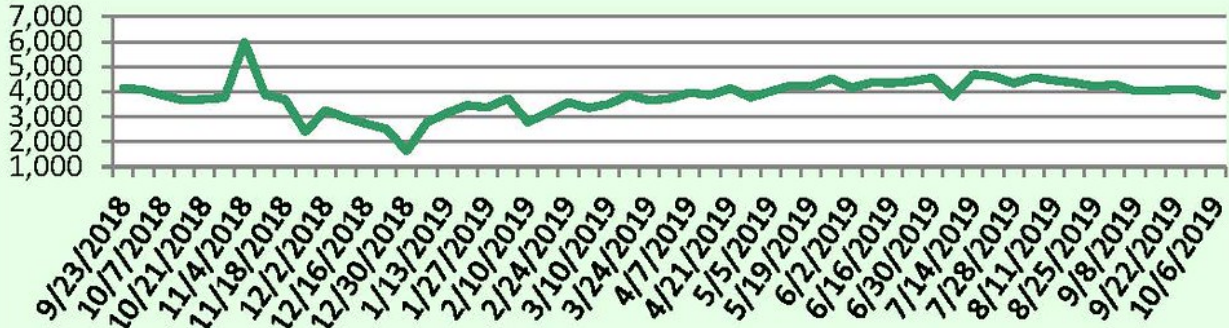

This Week's Lockbox Activity

For the week of October 7-13, 2019, these charts show the number of times RMLS™ subscribers opened SentriLock lockboxes in Oregon and Washington. Activity decreased in both Oregon and Washington this week.

For a larger version of each chart, visit the RMLS™ photostream on Flickr.

SentriLock Lockbox Activity September 30-October 6, 2019

SentriLock Lockbox Activity: WA

-6.3%

Week Ending	MON	TUE	WED	THU	FRI	SAT	SUN	Total
10/6/2019	596	480	493	495	543	599	630	3,836
9/29/2019	662	484	536	542	550	640	678	4,092

SentriLock Lockbox Activity: OR

-0.4%

Week Ending	MON	TUE	WED	THU	FRI	SAT	SUN	Total
10/6/2019	3,617	2,884	3,010	2,820	2,825	3,022	3,815	21,993
9/29/2019	3,465	2,857	3,052	3,176	2,828	2,970	3,734	22,082

This Week's Lockbox Activity

For the week of September 30-October 6, 2019, these charts show the number of times RMLS™ subscribers opened SentriLock lockboxes in Oregon and Washington. Activity decreased in both Oregon and Washington this week.