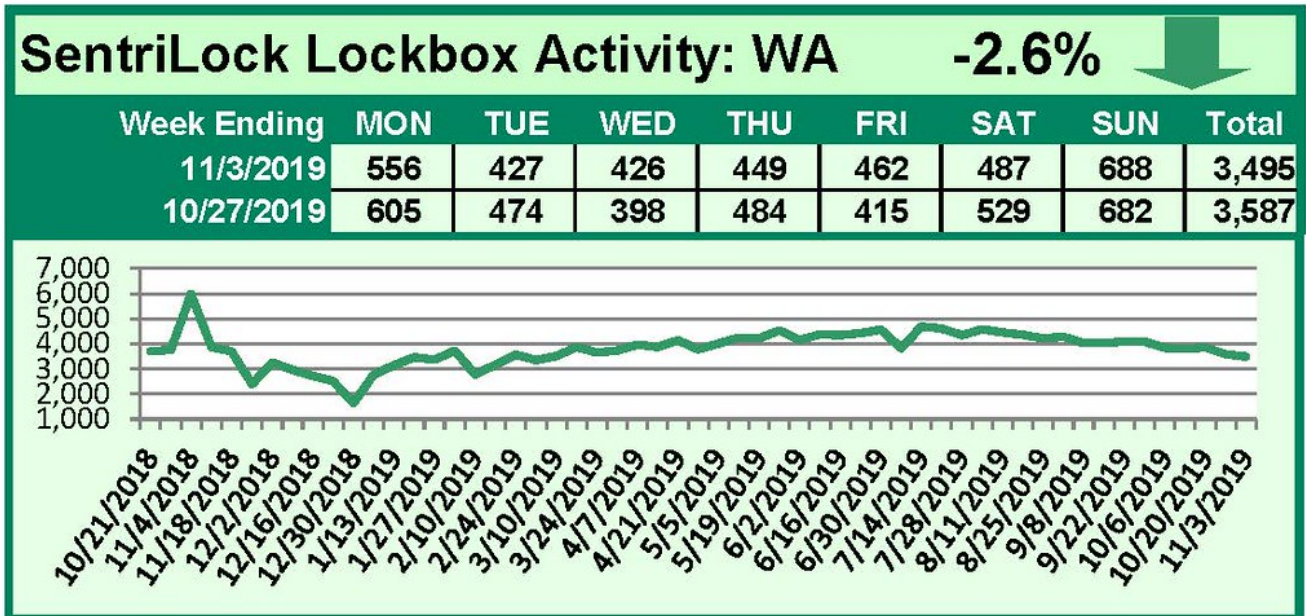

SentriLock Lockbox Activity October 28-November 3, 2019

This Week's Lockbox Activity

For the week of October 28-November 3, 2019, these charts show the number of times RMLS™ subscribers opened SentiLock lockboxes in Oregon and Washington. Activity decreased again last week in both Oregon and Washington.

For a larger version of each chart, visit the RMLS™ photostream on Flickr.

SentiLock Lockbox Activity October 21-27, 2019

SentriLock Lockbox Activity: OR

-1.5% 

Week Ending	MON	TUE	WED	THU	FRI	SAT	SUN	Total
10/27/2019	3,537	2,483	2,723	2,531	2,765	2,707	3,231	19,977
10/20/2019	3,429	2,566	2,830	2,613	2,737	2,794	3,312	20,281

This Week's Lockbox Activity

For the week of October 21-27, 2019, these charts show the number of times RMLS™ subscribers opened SentriLock lockboxes in Oregon and Washington. Activity decreased last week in both Oregon and Washington.