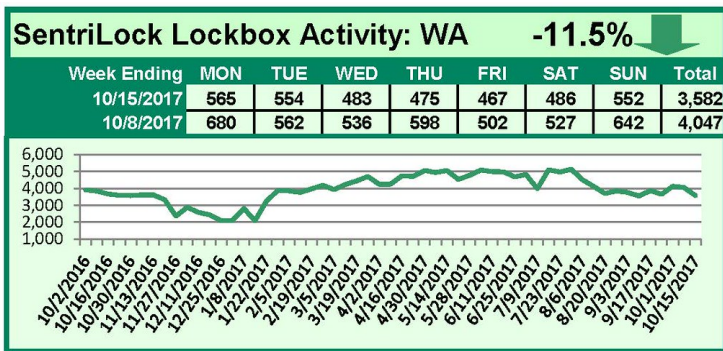

SentriLock Lockbox Activity October 9-15, 2017

This Week's Lockbox Activity

For the week of October 9-15, 2017, these charts show the number of times RMLS™ subscribers opened SentriLock lockboxes in Oregon and Washington. Activity decreased in both Oregon and Washington this week.

For a larger version of each chart, visit the RMLS™ photostream on Flickr.