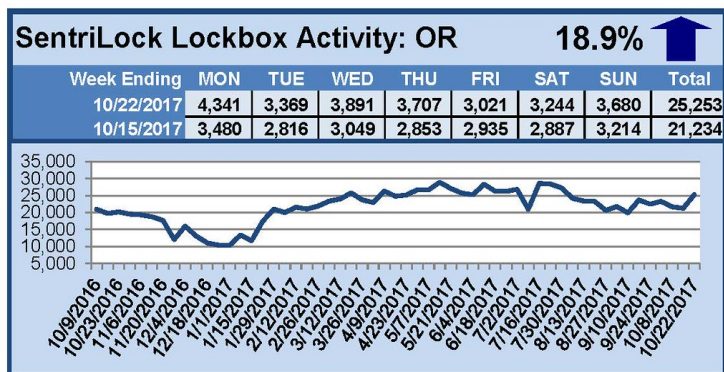

SentriLock Lockbox Activity October 16-22, 2017 (Updated November 28)

This Week's Lockbox Activity

For the week of October 16-22, 2017, these charts show the number of times RMLS™ subscribers opened SentriLock lockboxes in Oregon and Washington. Activity increased in both Oregon and Washington this week.

For a larger version of each chart, visit the RMLS™ photostream on Flickr.

UPDATE (November 28, 2017):

SentriLock made some internal changes on October 20th that impacted the information provided to RMLS™. This post has been updated to reflect the corrected data.