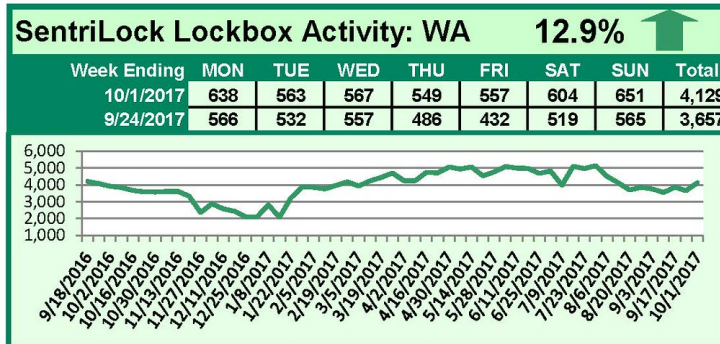

SentriLock Lockbox Activity September 25-October 1, 2017

This Week's Lockbox Activity

For the week of September 25-October 1, 2017, these charts show the number of times RMLS™ subscribers opened SentriLock lockboxes in Oregon and Washington. Activity rose in both Oregon and Washington this week.

For a larger version of each chart, visit the RMLS™ photostream on Flickr.