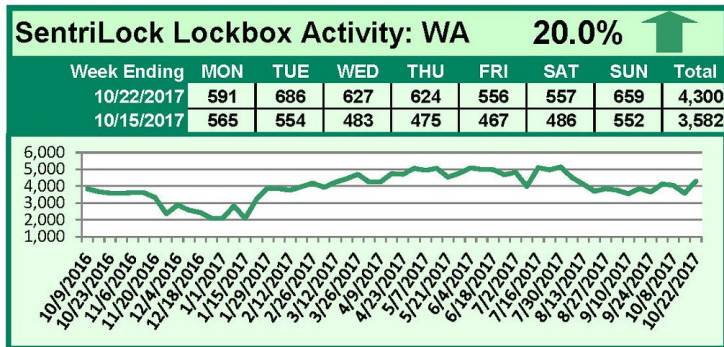

SentriLock Lockbox Activity October 16-22, 2017 (Updated November 28)

This Week's Lockbox Activity

For the week of October 16-22, 2017, these charts show the number of times RMLS™ subscribers opened SentriLock lockboxes in Oregon and Washington. Activity increased in both Oregon and Washington this week.

For a larger version of each chart, visit the RMLS™ photostream on Flickr.

UPDATE (November 28, 2017):

SentriLock made some internal changes on October 20th that impacted the information provided to RMLS™. This post has been updated to reflect the corrected data.