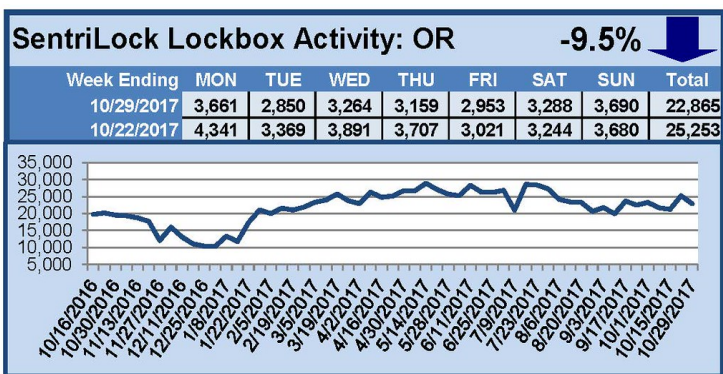

SentriLock Lockbox Activity October 23-29, 2017

This Week's Lockbox Activity

For the week of October 23-29, 2017, these charts show the number of times RMLS™ subscribers opened SentriLock lockboxes in Oregon and Washington. Activity decreased in both Oregon and Washington this week.

For a larger version of each chart, visit the RMLS™ photostream on Flickr.