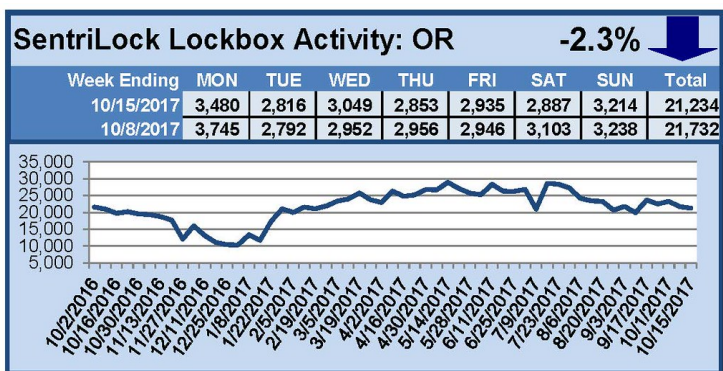

SentriLock Lockbox Activity October 9-15, 2017

This Week's Lockbox Activity

For the week of October 9-15, 2017, these charts show the number of times RMLS™ subscribers opened SentriLock lockboxes in Oregon and Washington. Activity decreased in both Oregon and Washington this week.

For a larger version of each chart, visit the RMLS™ photostream on Flickr.