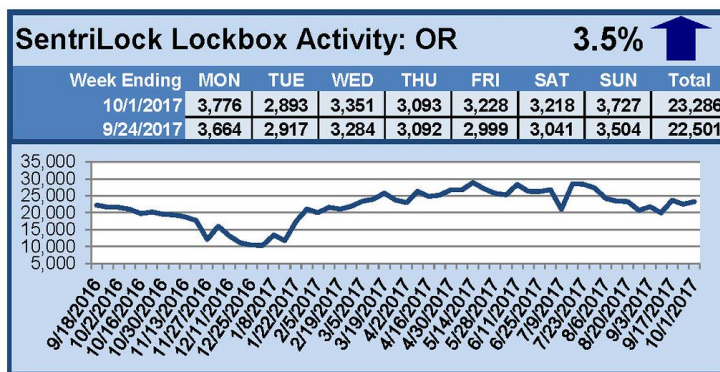

SentriLock Lockbox Activity September 25-October 1, 2017

This Week's Lockbox Activity

For the week of September 25-October 1, 2017, these charts show the number of times RMLS™ subscribers opened SentriLock lockboxes in Oregon and Washington. Activity rose in both Oregon and Washington this week.

For a larger version of each chart, visit the RMLS™ photostream on Flickr.