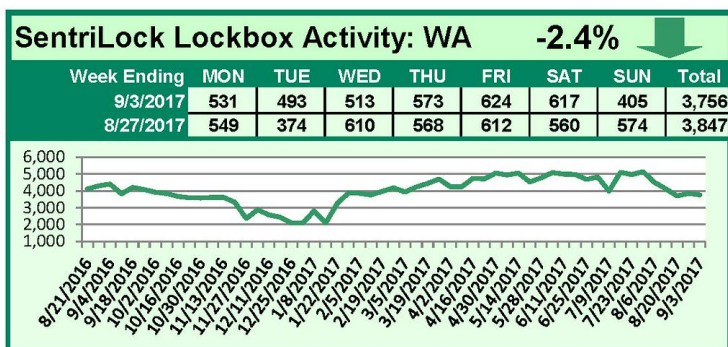

SentriLock Lockbox Activity August 28-September 3, 2017

This Week's Lockbox Activity

For the week of August 28-September 3, 2017, these charts show the number of times RMLS™ subscribers opened SentriLock lockboxes in Oregon and Washington. Activity increased in Oregon this week while decreasing in Washington.

For a larger version of each chart, visit the RMLS™ photostream on Flickr.