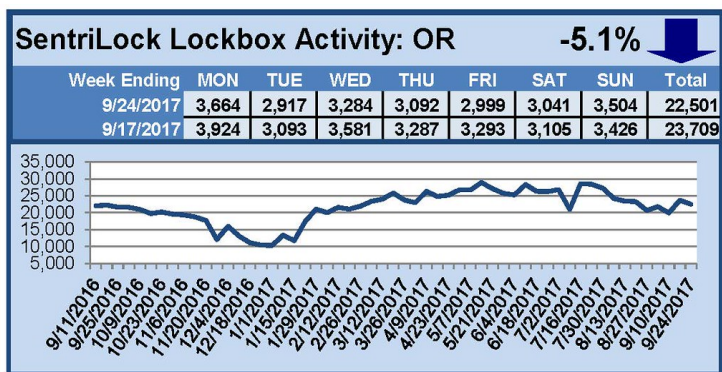

SentriLock Lockbox Activity September 18-24, 2017

This Week's Lockbox Activity

For the week of September 18-24, 2017, these charts show the number of times RMLS™ subscribers opened SentriLock lockboxes in Oregon and Washington. Activity decreased in both Oregon and Washington this week.

For a larger version of each chart, visit the RMLS™ photostream on Flickr.