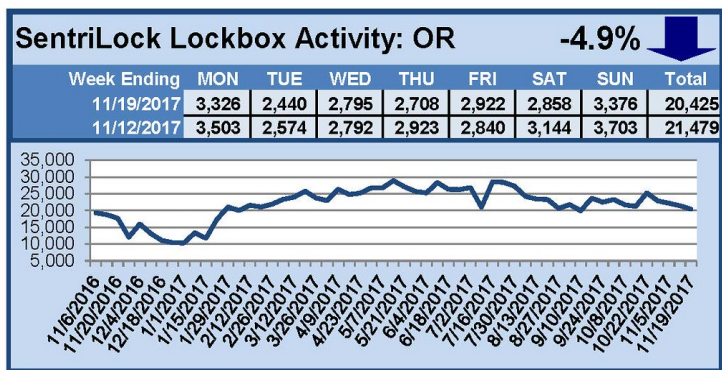

# SentriLock Lockbox Activity November 13-19, 2017

## This Week's Lockbox Activity

For the week of November 13-19, 2017, these charts show the number of times RMLS™ subscribers opened SentriLock lockboxes in Oregon and Washington. Activity increased in Washington and decreased in Oregon this week.