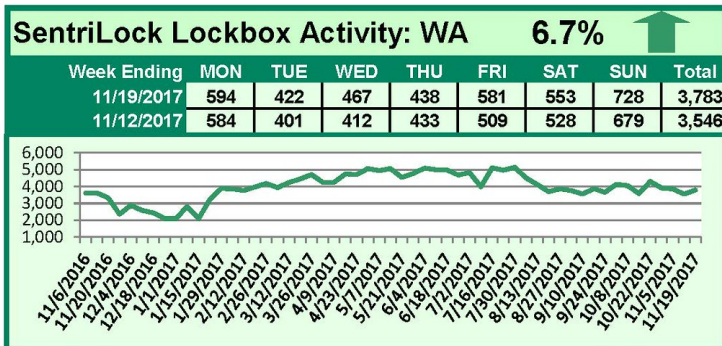

# SentriLock Lockbox Activity November 13-19, 2017

## This Week's Lockbox Activity

For the week of November 13-19, 2017, these charts show the number of times RMLS™ subscribers opened SentriLock lockboxes in Oregon and Washington. Activity increased in Washington and decreased in Oregon this week.