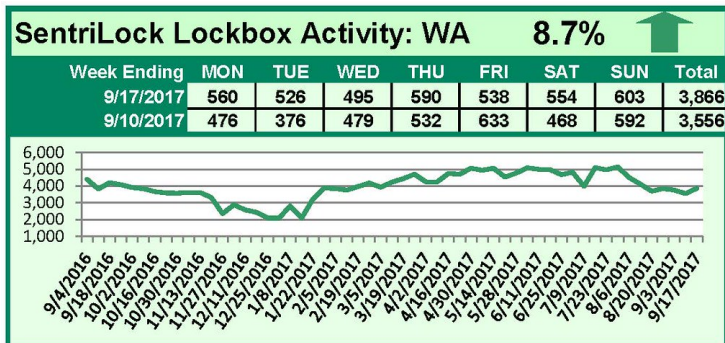

SentriLock Lockbox Activity September 11-17, 2017

This Week's Lockbox Activity

For the week of September 11-17, 2017, these charts show the number of times RMLS™ subscribers opened SentriLock lockboxes in Oregon and Washington. Activity increased in both Oregon and Washington this week.

For a larger version of each chart, visit the RMLS™ photostream on Flickr.