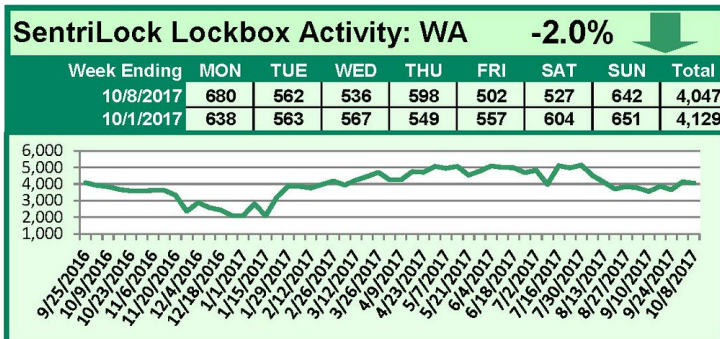

SentriLock Lockbox Activity October 2-8, 2017

This Week's Lockbox Activity

For the week of October 2-8, 2017, these charts show the number of times RMLS™ subscribers opened SentriLock lockboxes in Oregon and Washington. Activity decreased in both Oregon and Washington this week.

For a larger version of each chart, visit the RMLS™ photostream on Flickr.