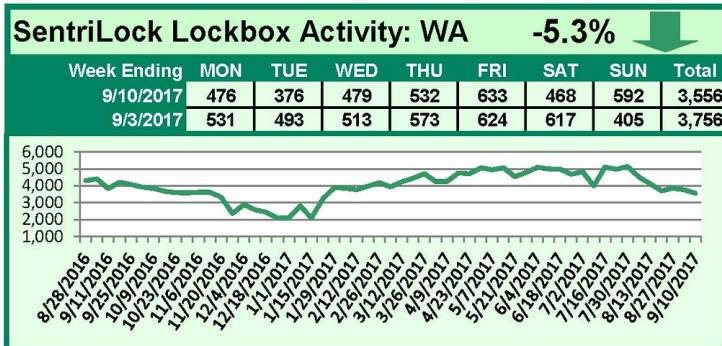

SentriLock Lockbox Activity September 4-10, 2017

This Week's Lockbox Activity

For the week of September 4-10, 2017, these charts show the number of times RMLS™ subscribers opened SentriLock lockboxes in Oregon and Washington. Activity decreased in both Oregon and Washington this week.

For a larger version of each chart, visit the RMLS™ photostream on Flickr.