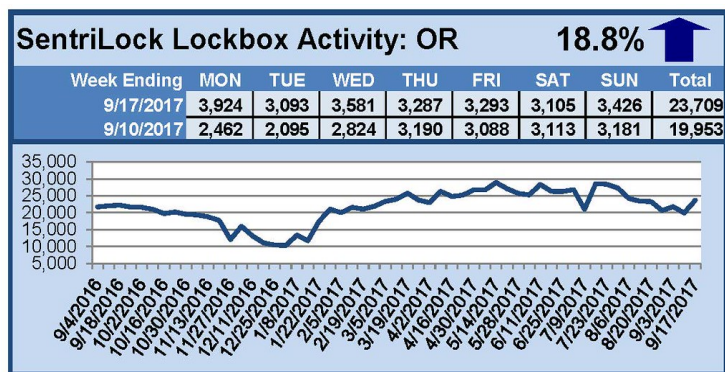

SentriLock Lockbox Activity September 11-17, 2017

This Week's Lockbox Activity

For the week of September 11-17, 2017, these charts show the number of times RMLS™ subscribers opened SentriLock lockboxes in Oregon and Washington. Activity increased in both Oregon and Washington this week.

For a larger version of each chart, visit the RMLS™ photostream on Flickr.