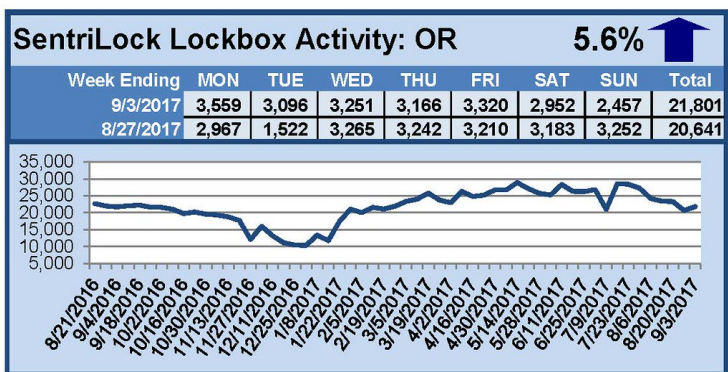

SentriLock Lockbox Activity August 28-September 3, 2017

This Week's Lockbox Activity

For the week of August 28-September 3, 2017, these charts show the number of times RMLS™ subscribers opened SentriLock lockboxes in Oregon and Washington. Activity increased in Oregon this week while decreasing in Washington.

For a larger version of each chart, visit the RMLS™ photostream on Flickr.