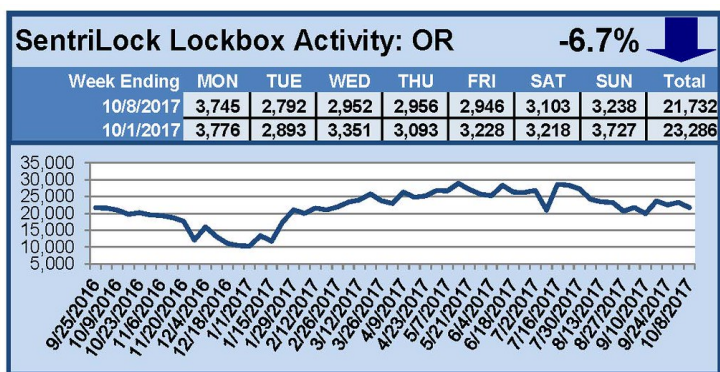

SentriLock Lockbox Activity October 2-8, 2017

This Week's Lockbox Activity

For the week of October 2-8, 2017, these charts show the number of times RMLS™ subscribers opened SentriLock lockboxes in Oregon and Washington. Activity decreased in both Oregon and Washington this week.

For a larger version of each chart, visit the RMLS™ photostream on Flickr.