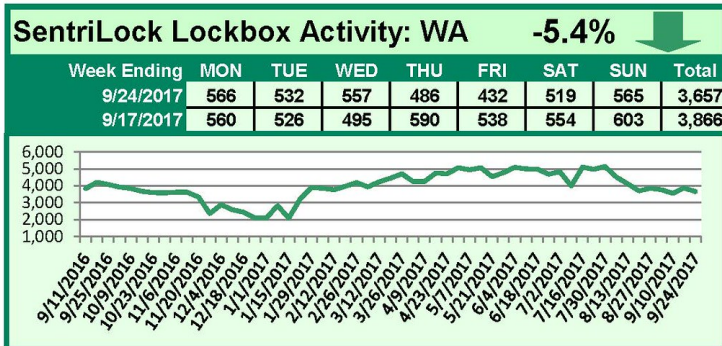

SentriLock Lockbox Activity September 18-24, 2017

This Week's Lockbox Activity

For the week of September 18-24, 2017, these charts show the number of times RMLS™ subscribers opened SentriLock lockboxes in Oregon and Washington. Activity decreased in both Oregon and Washington this week.

For a larger version of each chart, visit the RMLS™ photostream on Flickr.