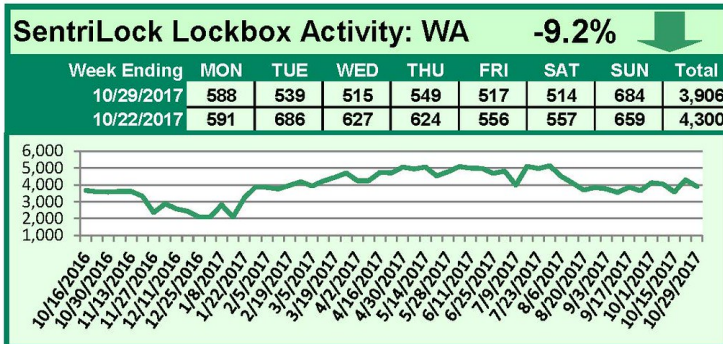

SentriLock Lockbox Activity October 23-29, 2017

This Week's Lockbox Activity

For the week of October 23-29, 2017, these charts show the number of times RMLS™ subscribers opened SentriLock lockboxes in Oregon and Washington. Activity decreased in both Oregon and Washington this week.

For a larger version of each chart, visit the RMLS™ photostream on Flickr.