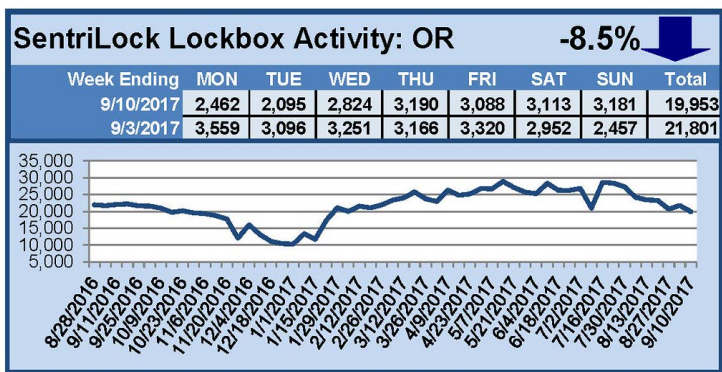

SentriLock Lockbox Activity September 4-10, 2017

This Week's Lockbox Activity

For the week of September 4-10, 2017, these charts show the number of times RMLS™ subscribers opened SentriLock lockboxes in Oregon and Washington. Activity decreased in both Oregon and Washington this week.

For a larger version of each chart, visit the RMLS™ photostream on Flickr.