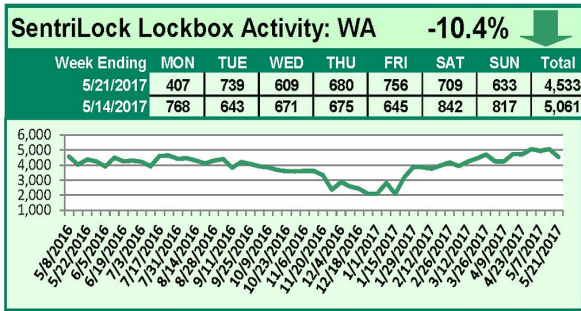

This Week's Lockbox Activity

For the week of May 15-21, 2017, these charts show the number of times RMLS™ subscribers opened SentriLock lockboxes in Oregon and Washington. Activity decreased in both Oregon and Washington last week.

For a larger version of each chart, visit the RMLS™ photostream on Flickr.

SentriLock Lockbox Activity May 8-14, 2017