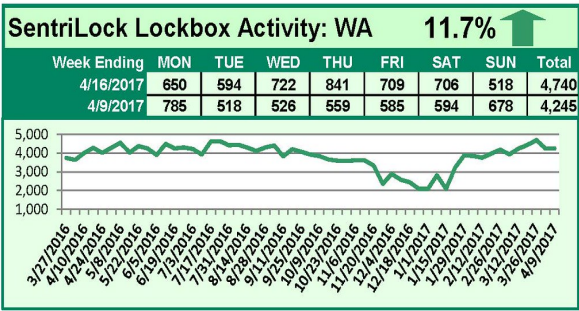

This Week's Lockbox Activity

For the week of April 10-16, 2017, these charts show the number of times RMLS™ subscribers opened SentriLock lockboxes in Oregon and Washington. Activity increased in Washington but decreased in Oregon last week.

For a larger version of each chart, visit the RMLS™ photostream on Flickr.

SentriLock Lockbox Activity April 3-9, 2017