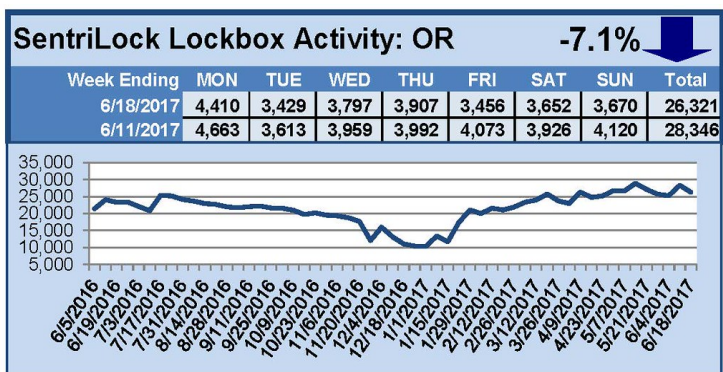

# SentriLock Lockbox Activity June 12-18, 2017

## This Week's Lockbox Activity

For the week of June 12-18, 2017, these charts show the number of times RMLS™ subscribers opened SentriLock lockboxes in Oregon and Washington. Activity decreased in both Oregon and Washington this week.