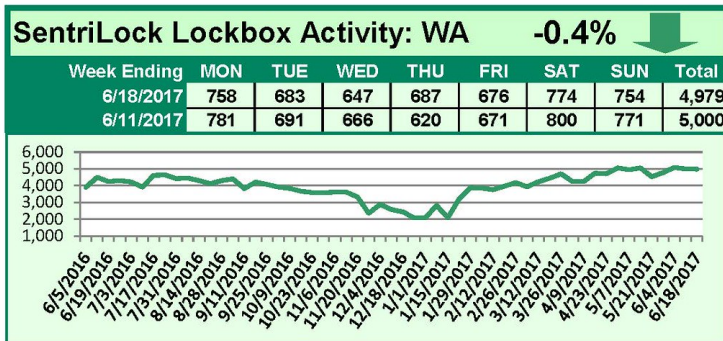

# SentriLock Lockbox Activity June 12-18, 2017

## This Week's Lockbox Activity

For the week of June 12-18, 2017, these charts show the number of times RMLS™ subscribers opened SentriLock lockboxes in Oregon and Washington. Activity decreased in both Oregon and Washington this week.