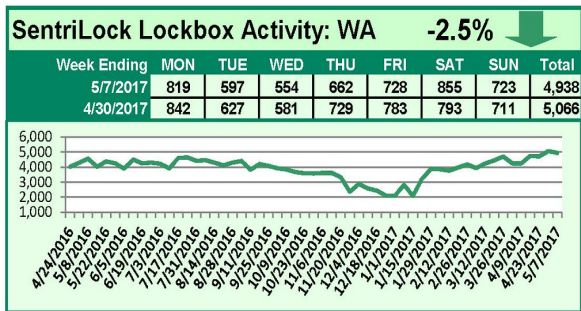

This Week's Lockbox Activity

For the week of May 1-7, 2017, these charts show the number of times RMLS™ subscribers opened SentriLock lockboxes in Oregon and Washington. Activity decreased in both Oregon and Washington last week.

For a larger version of each chart, visit the RMLS™ photostream on Flickr.

SentriLock Lockbox Activity April 24-30, 2017