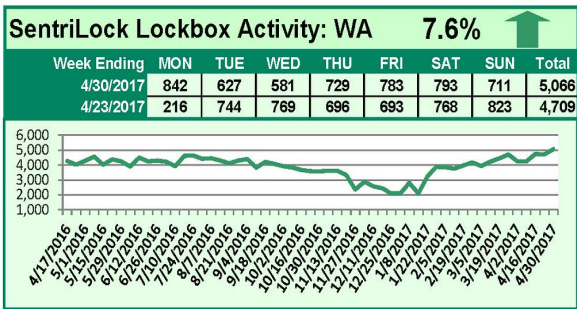

This Week's Lockbox Activity

For the week of April 24-30, 2017, these charts show the number of times RMLS™ subscribers opened SentriLock lockboxes in Oregon and Washington. Activity increased in Oregon and Washington last week.

For a larger version of each chart, visit the RMLS™ photostream on Flickr.

SentriLock Lockbox Activity April 10-16, 2017