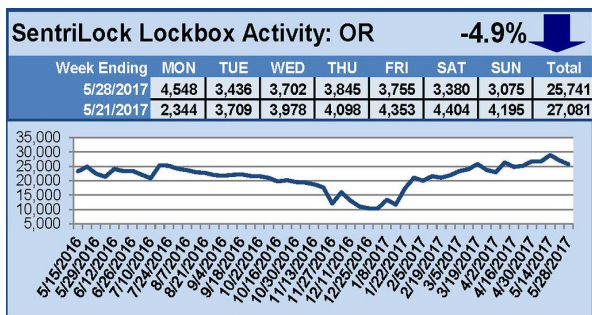

May 22-28, 2017

This Week's Lockbox Activity

For the week of May 22-28, 2017, these charts show the number of times RMLS™ subscribers opened SentriLock lockboxes in Oregon and Washington. Activity increased in Washington and decreased in Oregon last week.

For a larger version of each chart, visit the RMLS™ photostream on Flickr.

SentriLock Lockbox Activity May 15-21, 2017