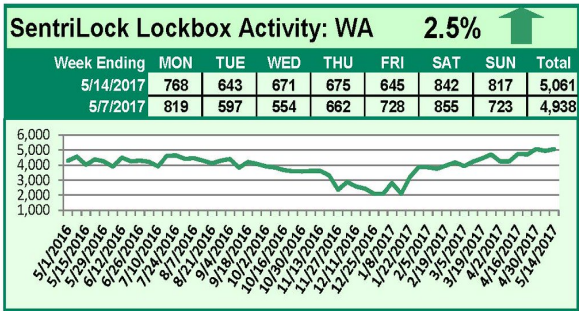

This Week's Lockbox Activity

For the week of May 8-14, 2017, these charts show the number of times RMLS™ subscribers opened SentriLock lockboxes in Oregon and Washington. Activity increased in both Oregon and Washington last week.

For a larger version of each chart, visit the RMLS™ photostream on Flickr.

SentriLock Lockbox Activity May 1-7, 2017