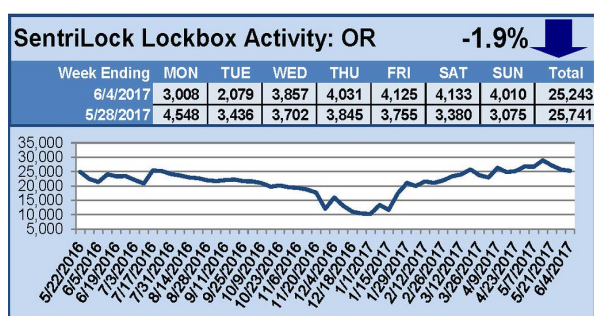

SentriLock Lockbox Activity May 29-June 4, 2017

This Week's Lockbox Activity

For the week of May 29-June 4, 2017, these charts show the number of times RMLS™ subscribers opened SentriLock lockboxes in Oregon and Washington. Activity increased in Washington and decreased in Oregon last week.

For a larger version of each chart, visit the RMLS™ photostream on Flickr.

SentriLock Lockbox Activity