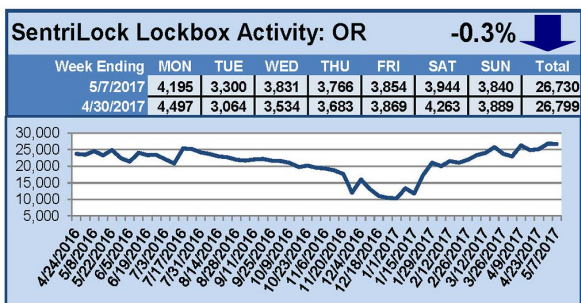

This Week's Lockbox Activity

For the week of May 1-7, 2017, these charts show the number of times RMLS™ subscribers opened SentriLock lockboxes in Oregon and Washington. Activity decreased in both Oregon and Washington last week.

For a larger version of each chart, visit the RMLS™ photostream on Flickr.

SentriLock Lockbox Activity April 24-30, 2017