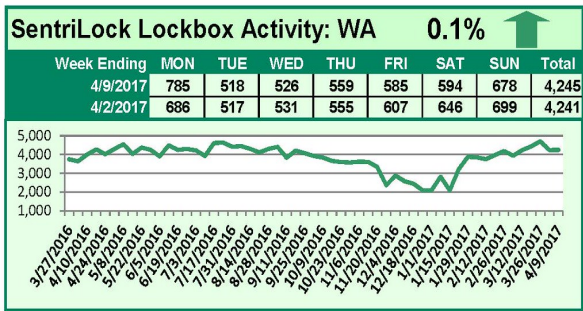

This Week's Lockbox Activity

For the week of April 3-9, 2017, these charts show the number of times RMLS™ subscribers opened SentriLock lockboxes in Oregon and Washington. Activity increased in both Oregon and Washington last week.

For a larger version of each chart, visit the RMLS™ photostream on Flickr.