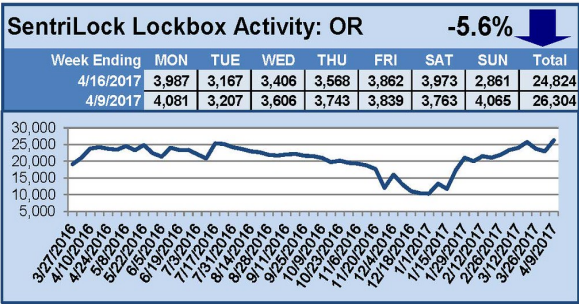

This Week's Lockbox Activity

For the week of April 10-16, 2017, these charts show the number of times RMLS™ subscribers opened SentriLock lockboxes in Oregon and Washington. Activity increased in Washington but decreased in Oregon last week.

For a larger version of each chart, visit the RMLS™ photostream on Flickr.

SentriLock Lockbox Activity April 3-9, 2017