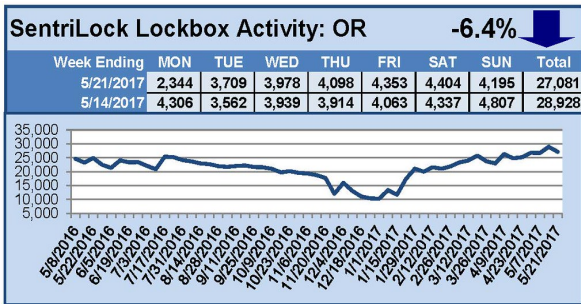

This Week's Lockbox Activity

For the week of May 15-21, 2017, these charts show the number of times RMLS™ subscribers opened SentriLock lockboxes in Oregon and Washington. Activity decreased in both Oregon and Washington last week.

For a larger version of each chart, visit the RMLS™ photostream on Flickr.

SentriLock Lockbox Activity May 8-14, 2017