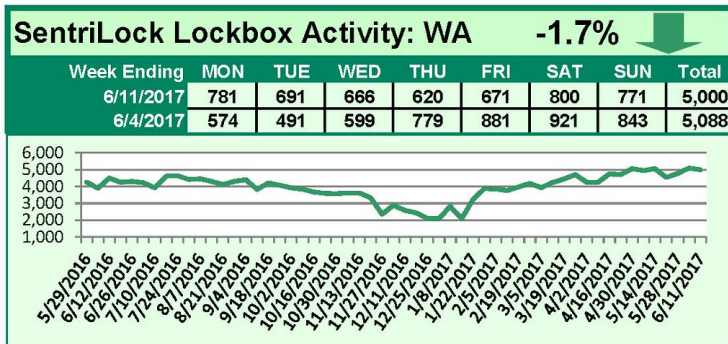

SentriLock Lockbox Activity June 5-11, 2017

This Week's Lockbox Activity

For the week of June 5-11, 2017, these charts show the number of times RMLS™ subscribers opened SentriLock lockboxes in Oregon and Washington. Activity increased in Oregon, but decreased slightly in Washington this week.

For a larger version of each chart, visit the RMLS™ photostream on Flickr.