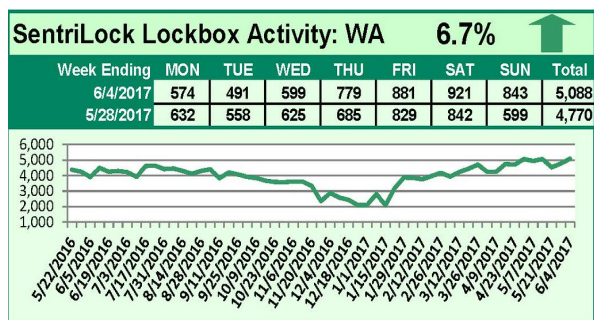

SentriLock Lockbox Activity May 29-June 4, 2017

This Week's Lockbox Activity

For the week of May 29-June 4, 2017, these charts show the number of times RMLS™ subscribers opened SentriLock lockboxes in Oregon and Washington. Activity increased in Washington and decreased in Oregon last week.

For a larger version of each chart, visit the RMLS™ photostream on Flickr.

SentriLock Lockbox Activity