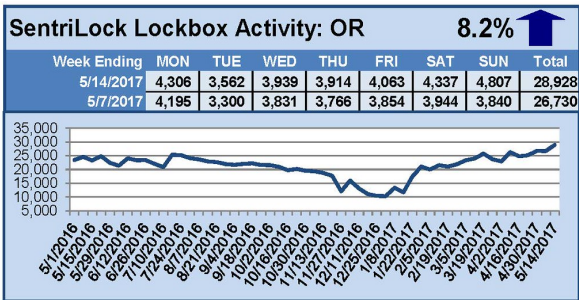

This Week's Lockbox Activity

For the week of May 8-14, 2017, these charts show the number of times RMLS™ subscribers opened SentriLock lockboxes in Oregon and Washington. Activity increased in both Oregon and Washington last week.

For a larger version of each chart, visit the RMLS™ photostream on Flickr.

SentriLock Lockbox Activity May 1-7, 2017