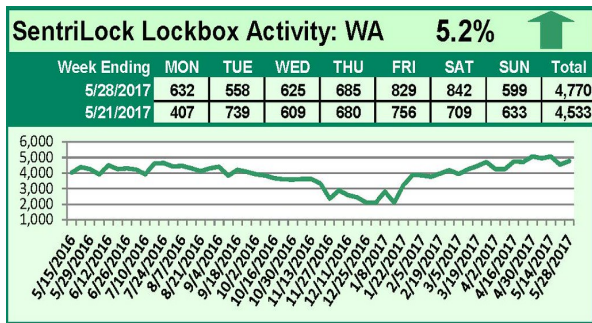

May 22-28, 2017

This Week's Lockbox Activity

For the week of May 22-28, 2017, these charts show the number of times RMLS™ subscribers opened SentriLock lockboxes in Oregon and Washington. Activity increased in Washington and decreased in Oregon last week.

For a larger version of each chart, visit the RMLS™ photostream on Flickr.

SentriLock Lockbox Activity May 15-21, 2017