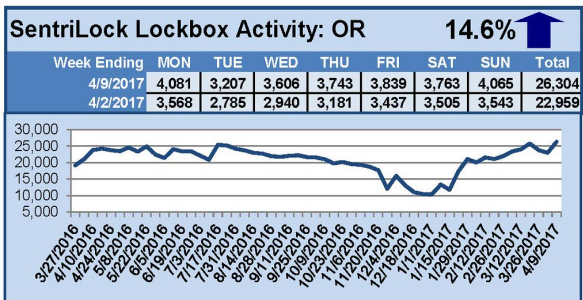

This Week's Lockbox Activity

For the week of April 3-9, 2017, these charts show the number of times RMLS™ subscribers opened SentriLock lockboxes in Oregon and Washington. Activity increased in both Oregon and Washington last week.

For a larger version of each chart, visit the RMLS™ photostream on Flickr.