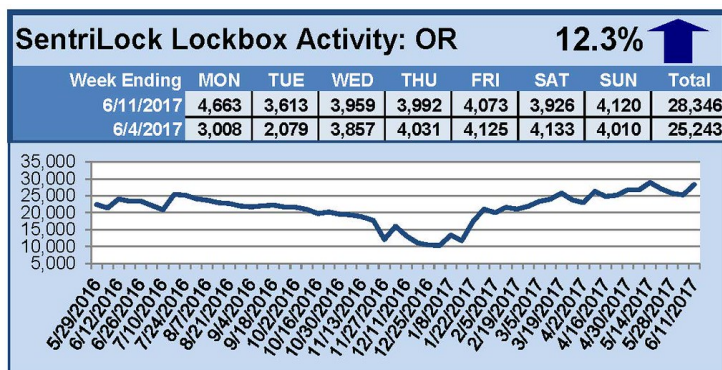

SentriLock Lockbox Activity June 5-11, 2017

This Week's Lockbox Activity

For the week of June 5-11, 2017, these charts show the number of times RMLS™ subscribers opened SentriLock lockboxes in Oregon and Washington. Activity increased in Oregon, but decreased slightly in Washington this week.

For a larger version of each chart, visit the RMLS™ photostream on Flickr.