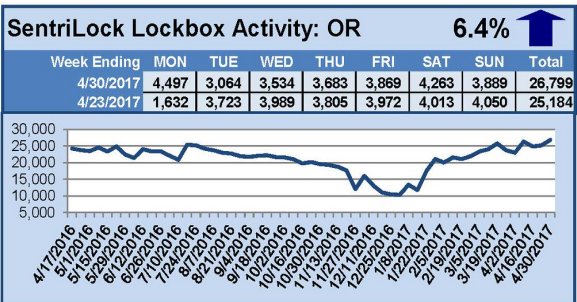

This Week's Lockbox Activity

For the week of April 24-30, 2017, these charts show the number of times RMLS™ subscribers opened SentriLock lockboxes in Oregon and Washington. Activity increased in Oregon and Washington last week.

For a larger version of each chart, visit the RMLS™ photostream on Flickr.

SentriLock Lockbox Activity April 10-16, 2017