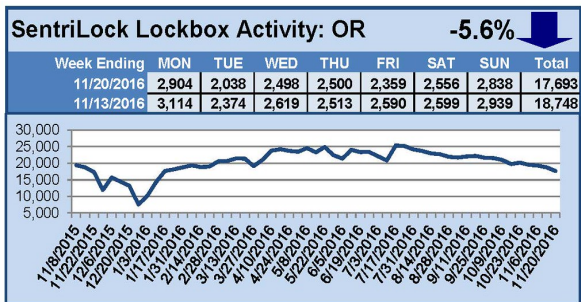

For a larger version of each chart, visit the RMLS™ photostream on Flickr.

SentriLock Lockbox Activity December 5-11, 2016

This Week's Lockbox Activity

For the week of December 5-11, 2016, these charts show the number of times RMLS™ subscribers opened SentriLock lockboxes in Oregon and Washington. Activity decreased in both Oregon and Washington this week.

For a larger version of each chart, visit the RMLS™ photostream on Flickr.

SentriLock Lockbox Activity November 28-December 4, 2016

This Week's Lockbox Activity

For the week of November 28-December 4, 2016, these charts show the number of times RMLS™ subscribers opened SentriLock lockboxes in Oregon and Washington. Activity increased in both Oregon and Washington this week.

For a larger version of each chart, visit the RMLS™ photostream on Flickr.

SentriLock Lockbox Activity November 21-27, 2016

This Week's Lockbox Activity

For the week of November 21-27, 2016, these charts show the number of times RMLS™ subscribers opened SentriLock lockboxes in Oregon and Washington. Activity decreased in both states this week.

For a larger version of each chart, visit the RMLS™ photostream on Flickr.

SentriLock Lockbox Activity November 14-20, 2016

This Week's Lockbox Activity

For the week of November 14-20, 2016, these charts show the number of times RMLS™ subscribers opened SentriLock lockboxes in Oregon and Washington. Activity decreased in both states again this week.