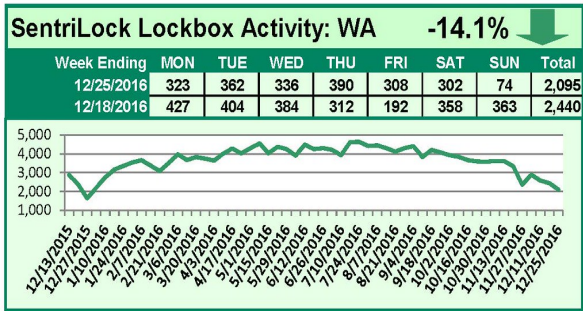

For a larger version of each chart, visit the RMLS™ photostream on Flickr.

SentriLock Lockbox Activity

January 9-15, 2017

This Week's Lockbox Activity

For the week of January 9-15, 2017, these charts show the number of times RMLS™ subscribers opened SentriLock lockboxes in Oregon and Washington. Activity decreased in both states this week.

For a larger version of each chart, visit the RMLS™ photostream on Flickr.

SentriLock Lockbox Activity January 2-8, 2017

This Week's Lockbox Activity

For the week of January 2-8, 2017, these charts show the number of times RMLS™ subscribers opened SentriLock lockboxes in Oregon and Washington. Activity increased in both states this week.

For a larger version of each chart, visit the RMLS™ photostream on Flickr

SentriLock Lockbox Activity December 26, 2016-January 1, 2017

This Week's Lockbox Activity

For the week of December 26, 2016-January 1, 2017, these charts show the number of times RMLS™ subscribers opened SentriLock lockboxes in Oregon and Washington. Activity remained steady in Washington and decreased in Oregon this week.

For a larger version of each chart, visit the RMLS™ photostream on Flickr

SentriLock Lockbox Activity December 19-25, 2016

This Week's Lockbox Activity

For the week of December 19-25, 2016, these charts show the number of times RMLS™ subscribers opened SentriLock lockboxes in Oregon and Washington. Activity decreased in both Oregon and Washington this week.