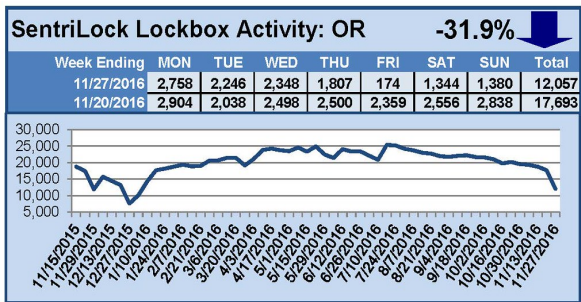

For a larger version of each chart, visit the RMLS™ photostream on Flickr.

SentriLock Lockbox Activity December 12-18, 2016

This Week's Lockbox Activity

For the week of December 12-18, 2016, these charts show the number of times RMLS™ subscribers opened SentriLock lockboxes in Oregon and Washington. Activity decreased in both Oregon and Washington this week.

For a larger version of each chart, visit the RMLS™ photostream on Flickr.

SentriLock Lockbox Activity December 5-11, 2016

This Week's Lockbox Activity

For the week of December 5-11, 2016, these charts show the number of times RMLS™ subscribers opened SentriLock lockboxes in Oregon and Washington. Activity decreased in both Oregon and Washington this week.

For a larger version of each chart, visit the RMLS™ photostream on Flickr.

SentriLock Lockbox Activity November 28-December 4, 2016

This Week's Lockbox Activity

For the week of November 28-December 4, 2016, these charts show the number of times RMLS™ subscribers opened SentriLock lockboxes in Oregon and Washington. Activity increased in both Oregon and Washington this week.

For a larger version of each chart, visit the RMLS™ photostream on Flickr.

SentriLock Lockbox Activity November 21-27, 2016

This Week's Lockbox Activity

For the week of November 21-27, 2016, these charts show the number of times RMLS™ subscribers opened SentriLock lockboxes in Oregon and Washington. Activity decreased in both states this week.