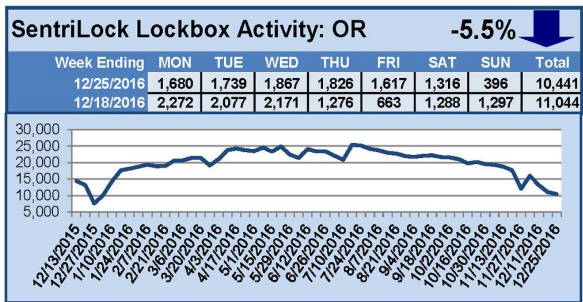

For a larger version of each chart, visit the RMLS™ photostream on Flickr.

SentriLock Lockbox Activity

January 9-15, 2017

This Week's Lockbox Activity

For the week of January 9-15, 2017, these charts show the number of times RMLS™ subscribers opened SentriLock lockboxes in Oregon and Washington. Activity decreased in both states this week.

For a larger version of each chart, visit the RMLS™ photostream on Flickr.

SentriLock Lockbox Activity January 2-8, 2017

This Week's Lockbox Activity

For the week of January 2-8, 2017, these charts show the number of times RMLS™ subscribers opened SentriLock lockboxes in Oregon and Washington. Activity increased in both states this week.

For a larger version of each chart, visit the RMLS™ photostream on Flickr

SentriLock Lockbox Activity December 26, 2016-January 1, 2017

This Week's Lockbox Activity

For the week of December 26, 2016-January 1, 2017, these charts show the number of times RMLS™ subscribers opened SentriLock lockboxes in Oregon and Washington. Activity remained steady in Washington and decreased in Oregon this week.

For a larger version of each chart, visit the RMLS™ photostream on Flickr

SentriLock Lockbox Activity December 19-25, 2016

This Week's Lockbox Activity

For the week of December 19-25, 2016, these charts show the number of times RMLS™ subscribers opened SentriLock lockboxes in Oregon and Washington. Activity decreased in both Oregon and Washington this week.