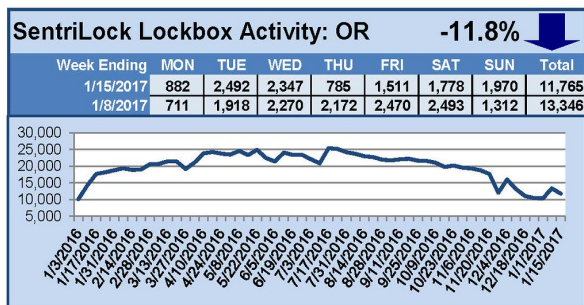

SentriLock Lockbox Activity January 16-22, 2017

This Week's Lockbox Activity

For the week of January 16-22, 2017, these charts show the number of times RMLS™ subscribers opened SentriLock lockboxes in Oregon and Washington. Activity increased in both states this week.

For a larger version of each chart, visit the RMLS™ photostream on Flickr.

SentriLock Lockbox Activity

January 9-15, 2017

This Week's Lockbox Activity

For the week of January 9-15, 2017, these charts show the number of times RMLS™ subscribers opened SentriLock lockboxes in Oregon and Washington. Activity decreased in both states this week.

For a larger version of each chart, visit the RMLS™ photostream on Flickr.

SentriLock Lockbox Activity January 2-8, 2017

This Week's Lockbox Activity

For the week of January 2-8, 2017, these charts show the number of times RMLS™ subscribers opened SentriLock lockboxes in Oregon and Washington. Activity increased in both states this week.