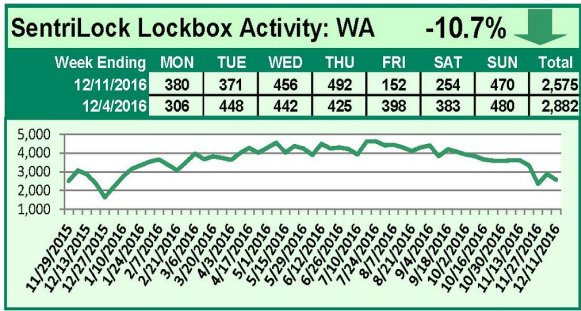

For a larger version of each chart, visit the RMLS™ photostream on Flickr

SentriLock Lockbox Activity December 26, 2016-January 1, 2017

This Week's Lockbox Activity

For the week of December 26, 2016-January 1, 2017, these charts show the number of times RMLS™ subscribers opened SentriLock lockboxes in Oregon and Washington. Activity remained steady in Washington and decreased in Oregon this week.

For a larger version of each chart, visit the RMLS™ photostream on Flickr

SentriLock Lockbox Activity December 19-25, 2016

This Week's Lockbox Activity

For the week of December 19-25, 2016, these charts show the number of times RMLS™ subscribers opened SentriLock lockboxes in Oregon and Washington. Activity decreased in both Oregon and Washington this week.

For a larger version of each chart, visit the RMLS™ photostream on Flickr.

SentriLock Lockbox Activity December 12-18, 2016

This Week's Lockbox Activity

For the week of December 12-18, 2016, these charts show the number of times RMLS™ subscribers opened SentriLock lockboxes in Oregon and Washington. Activity decreased in both Oregon and Washington this week.

For a larger version of each chart, visit the RMLS™ photostream on Flickr.

SentriLock Lockbox Activity December 5-11, 2016

This Week's Lockbox Activity

For the week of December 5-11, 2016, these charts show the number of times RMLS™ subscribers opened SentriLock lockboxes in Oregon and Washington. Activity decreased in both Oregon and Washington this week.