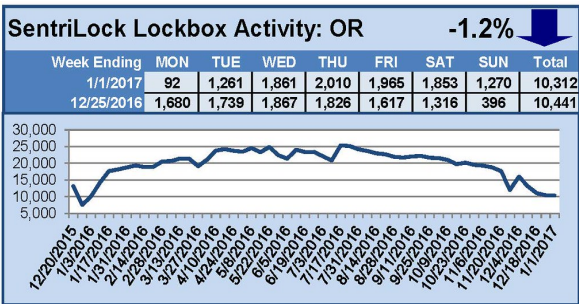

SentriLock Lockbox Activity January 16-22, 2017

This Week's Lockbox Activity

For the week of January 16-22, 2017, these charts show the number of times RMLS™ subscribers opened SentriLock lockboxes in Oregon and Washington. Activity increased in both states this week.

For a larger version of each chart, visit the RMLS™ photostream on Flickr.

SentriLock Lockbox Activity

January 9-15, 2017

This Week's Lockbox Activity

For the week of January 9-15, 2017, these charts show the number of times RMLS™ subscribers opened SentriLock lockboxes in Oregon and Washington. Activity decreased in both states this week.

For a larger version of each chart, visit the RMLS™ photostream on Flickr.

SentriLock Lockbox Activity January 2-8, 2017

This Week's Lockbox Activity

For the week of January 2-8, 2017, these charts show the number of times RMLS™ subscribers opened SentriLock lockboxes in Oregon and Washington. Activity increased in both states this week.

For a larger version of each chart, visit the RMLS™ photostream on Flickr

SentriLock Lockbox Activity December 26, 2016-January 1, 2017

This Week's Lockbox Activity

For the week of December 26, 2016-January 1, 2017, these charts show the number of times RMLS™ subscribers opened SentriLock lockboxes in Oregon and Washington. Activity remained steady in Washington and decreased in Oregon this week.