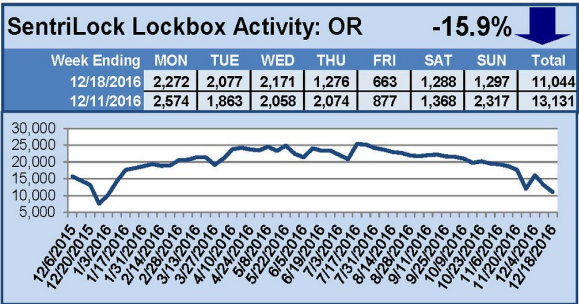

For a larger version of each chart, visit the RMLS™ photostream on Flickr.

SentriLock Lockbox Activity January 2-8, 2017

This Week's Lockbox Activity

For the week of January 2-8, 2017, these charts show the number of times RMLS™ subscribers opened SentriLock lockboxes in Oregon and Washington. Activity increased in both states this week.

For a larger version of each chart, visit the RMLS™ photostream on Flickr

SentriLock Lockbox Activity December 26, 2016-January 1, 2017

This Week's Lockbox Activity

For the week of December 26, 2016-January 1, 2017, these charts show the number of times RMLS™ subscribers opened SentriLock lockboxes in Oregon and Washington. Activity remained steady in Washington and decreased in Oregon this week.

For a larger version of each chart, visit the RMLS™ photostream on Flickr

SentriLock Lockbox Activity December 19-25, 2016

This Week's Lockbox Activity

For the week of December 19-25, 2016, these charts show the number of times RMLS™ subscribers opened SentriLock lockboxes in Oregon and Washington. Activity decreased in both Oregon and Washington this week.

For a larger version of each chart, visit the RMLS™ photostream on Flickr.

SentriLock Lockbox Activity December 12-18, 2016

This Week's Lockbox Activity

For the week of December 12-18, 2016, these charts show the number of times RMLS™ subscribers opened SentriLock lockboxes in Oregon and Washington. Activity decreased in both Oregon and Washington this week.