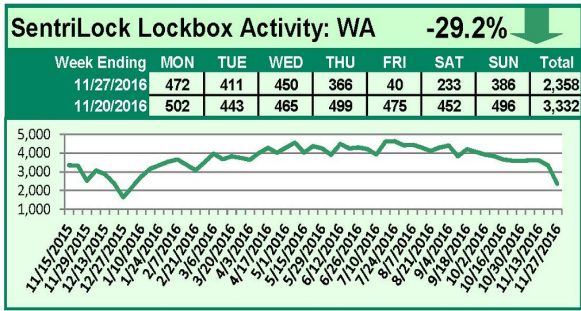

For a larger version of each chart, visit the RMLS™ photostream on Flickr.

SentriLock Lockbox Activity December 12-18, 2016

This Week's Lockbox Activity

For the week of December 12-18, 2016, these charts show the number of times RMLS™ subscribers opened SentriLock lockboxes in Oregon and Washington. Activity decreased in both Oregon and Washington this week.

For a larger version of each chart, visit the RMLS™ photostream on Flickr.

SentriLock Lockbox Activity December 5-11, 2016

This Week's Lockbox Activity

For the week of December 5-11, 2016, these charts show the number of times RMLS™ subscribers opened SentriLock lockboxes in Oregon and Washington. Activity decreased in both Oregon and Washington this week.

For a larger version of each chart, visit the RMLS™ photostream on Flickr.

SentriLock Lockbox Activity November 28-December 4, 2016

This Week's Lockbox Activity

For the week of November 28-December 4, 2016, these charts show the number of times RMLS™ subscribers opened SentriLock lockboxes in Oregon and Washington. Activity increased in both Oregon and Washington this week.

For a larger version of each chart, visit the RMLS™ photostream on Flickr.

SentriLock Lockbox Activity November 21-27, 2016

This Week's Lockbox Activity

For the week of November 21-27, 2016, these charts show the number of times RMLS™ subscribers opened SentriLock lockboxes in Oregon and Washington. Activity decreased in both states this week.