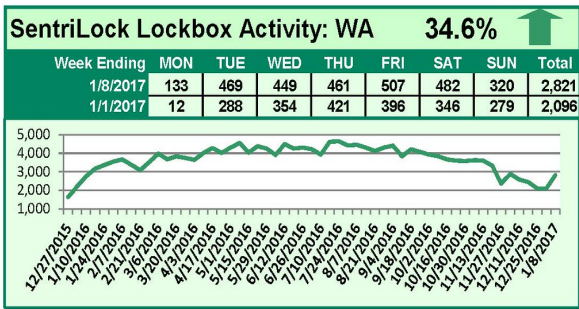

SentriLock Lockbox Activity January 16-22, 2017

This Week's Lockbox Activity

For the week of January 16-22, 2017, these charts show the number of times RMLS™ subscribers opened SentriLock lockboxes in Oregon and Washington. Activity increased in both states this week.

For a larger version of each chart, visit the RMLS™ photostream on Flickr.

SentriLock Lockbox Activity

January 9-15, 2017

This Week's Lockbox Activity

For the week of January 9-15, 2017, these charts show the number of times RMLS™ subscribers opened SentriLock lockboxes in Oregon and Washington. Activity decreased in both states this week.

For a larger version of each chart, visit the RMLS™ photostream on Flickr.

SentriLock Lockbox Activity January 2-8, 2017

This Week's Lockbox Activity

For the week of January 2-8, 2017, these charts show the number of times RMLS™ subscribers opened SentriLock lockboxes in Oregon and Washington. Activity increased in both states this week.

For a larger version of each chart, visit the RMLS™ photostream on Flickr

SentriLock Lockbox Activity December 26, 2016-January 1, 2017

This Week's Lockbox Activity

For the week of December 26, 2016-January 1, 2017, these charts show the number of times RMLS™ subscribers opened SentriLock lockboxes in Oregon and Washington. Activity remained steady in Washington and decreased in Oregon this week.