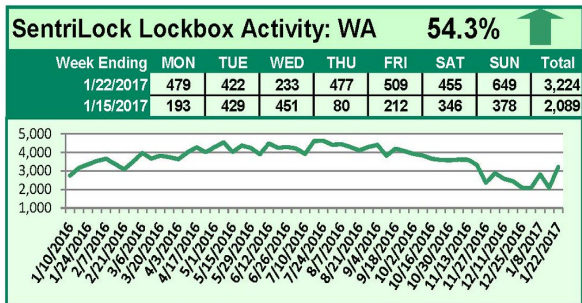

SentriLock Lockbox Activity January 16-22, 2017

This Week's Lockbox Activity

For the week of January 16-22, 2017, these charts show the number of times RMLS™ subscribers opened SentriLock lockboxes in Oregon and Washington. Activity increased in both states this week.

For a larger version of each chart, visit the RMLS™ photostream on Flickr.

SentriLock Lockbox Activity

January 9-15, 2017

This Week's Lockbox Activity

For the week of January 9-15, 2017, these charts show the number of times RMLS™ subscribers opened SentriLock lockboxes in Oregon and Washington. Activity decreased in both states this week.

For a larger version of each chart, visit the RMLS™ photostream on Flickr.

SentriLock Lockbox Activity January 2-8, 2017

This Week's Lockbox Activity

For the week of January 2-8, 2017, these charts show the number of times RMLS™ subscribers opened SentriLock lockboxes in Oregon and Washington. Activity increased in both states this week.

For a larger version of each chart, visit the RMLS™ photostream on Flickr

SentriLock Lockbox Activity December 26, 2016-January 1, 2017

This Week's Lockbox Activity

For the week of December 26, 2016-January 1, 2017, these charts show the number of times RMLS™ subscribers opened SentriLock lockboxes in Oregon and Washington. Activity remained steady in Washington and decreased in Oregon this week.