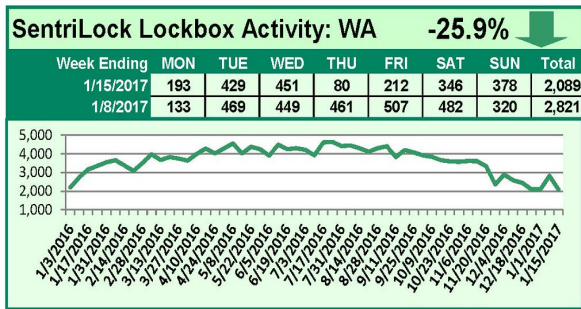

SentriLock Lockbox Activity January 16-22, 2017

This Week's Lockbox Activity

For the week of January 16-22, 2017, these charts show the number of times RMLS™ subscribers opened SentriLock lockboxes in Oregon and Washington. Activity increased in both states this week.

For a larger version of each chart, visit the RMLS™ photostream on Flickr.

SentriLock Lockbox Activity

January 9-15, 2017

This Week's Lockbox Activity

For the week of January 9-15, 2017, these charts show the number of times RMLS™ subscribers opened SentriLock lockboxes in Oregon and Washington. Activity decreased in both states this week.

For a larger version of each chart, visit the RMLS™ photostream on Flickr.

SentriLock Lockbox Activity January 2-8, 2017

This Week's Lockbox Activity

For the week of January 2-8, 2017, these charts show the number of times RMLS™ subscribers opened SentriLock lockboxes in Oregon and Washington. Activity increased in both states this week.

For a larger version of each chart, visit the RMLS™ photostream on Flickr

SentriLock Lockbox Activity December 26, 2016-January 1, 2017

This Week's Lockbox Activity

For the week of December 26, 2016-January 1, 2017, these charts show the number of times RMLS™ subscribers opened SentriLock lockboxes in Oregon and Washington. Activity remained steady in Washington and decreased in Oregon this week.