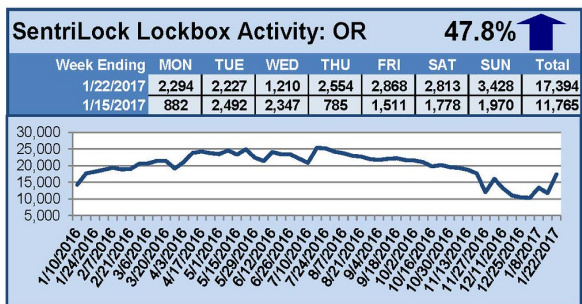

SentriLock Lockbox Activity January 16-22, 2017

This Week's Lockbox Activity

For the week of January 16-22, 2017, these charts show the number of times RMLS™ subscribers opened SentriLock lockboxes in Oregon and Washington. Activity increased in both states this week.

For a larger version of each chart, visit the RMLS™ photostream on Flickr.

SentriLock Lockbox Activity

January 9-15, 2017

This Week's Lockbox Activity

For the week of January 9-15, 2017, these charts show the number of times RMLS™ subscribers opened SentriLock lockboxes in Oregon and Washington. Activity decreased in both states this week.

For a larger version of each chart, visit the RMLS™ photostream on Flickr.

SentriLock Lockbox Activity January 2-8, 2017

This Week's Lockbox Activity

For the week of January 2-8, 2017, these charts show the number of times RMLS™ subscribers opened SentriLock lockboxes in Oregon and Washington. Activity increased in both states this week.

For a larger version of each chart, visit the RMLS™ photostream on Flickr

SentriLock Lockbox Activity December 26, 2016-January 1, 2017

This Week's Lockbox Activity

For the week of December 26, 2016-January 1, 2017, these charts show the number of times RMLS™ subscribers opened SentriLock lockboxes in Oregon and Washington. Activity remained steady in Washington and decreased in Oregon this week.