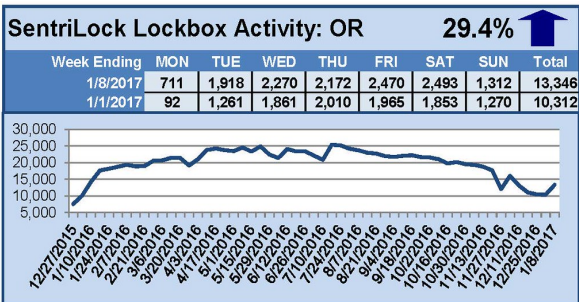

SentriLock Lockbox Activity January 16-22, 2017

This Week's Lockbox Activity

For the week of January 16-22, 2017, these charts show the number of times RMLS™ subscribers opened SentriLock lockboxes in Oregon and Washington. Activity increased in both states this week.

For a larger version of each chart, visit the RMLS™ photostream on Flickr.

SentriLock Lockbox Activity

January 9-15, 2017

This Week's Lockbox Activity

For the week of January 9-15, 2017, these charts show the number of times RMLS™ subscribers opened SentriLock lockboxes in Oregon and Washington. Activity decreased in both states this week.

For a larger version of each chart, visit the RMLS™ photostream on Flickr.

SentriLock Lockbox Activity January 2-8, 2017

This Week's Lockbox Activity

For the week of January 2-8, 2017, these charts show the number of times RMLS™ subscribers opened SentriLock lockboxes in Oregon and Washington. Activity increased in both states this week.

For a larger version of each chart, visit the RMLS™ photostream on Flickr

SentriLock Lockbox Activity December 26, 2016-January 1, 2017

This Week's Lockbox Activity

For the week of December 26, 2016-January 1, 2017, these charts show the number of times RMLS™ subscribers opened SentriLock lockboxes in Oregon and Washington. Activity remained steady in Washington and decreased in Oregon this week.