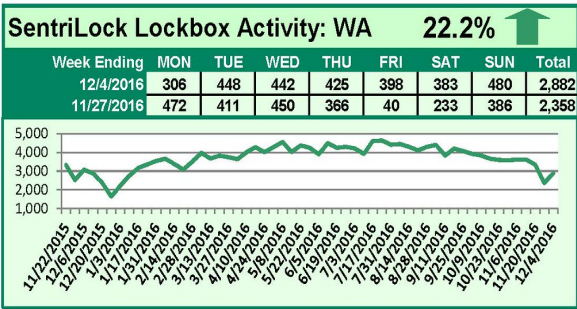

For a larger version of each chart, visit the RMLS™ photostream on Flickr

SentriLock Lockbox Activity December 19-25, 2016

This Week's Lockbox Activity

For the week of December 19-25, 2016, these charts show the number of times RMLS™ subscribers opened SentriLock lockboxes in Oregon and Washington. Activity decreased in both Oregon and Washington this week.

For a larger version of each chart, visit the RMLS™ photostream on Flickr.

SentriLock Lockbox Activity December 12-18, 2016

This Week's Lockbox Activity

For the week of December 12-18, 2016, these charts show the number of times RMLS™ subscribers opened SentriLock lockboxes in Oregon and Washington. Activity decreased in both Oregon and Washington this week.

For a larger version of each chart, visit the RMLS™ photostream on Flickr.

SentriLock Lockbox Activity December 5-11, 2016

This Week's Lockbox Activity

For the week of December 5-11, 2016, these charts show the number of times RMLS™ subscribers opened SentriLock lockboxes in Oregon and Washington. Activity decreased in both Oregon and Washington this week.

For a larger version of each chart, visit the RMLS™ photostream on Flickr.

SentriLock Lockbox Activity November 28-December 4, 2016

This Week's Lockbox Activity

For the week of November 28-December 4, 2016, these charts show the number of times RMLS™ subscribers opened SentriLock lockboxes in Oregon and Washington. Activity increased in both Oregon and Washington this week.