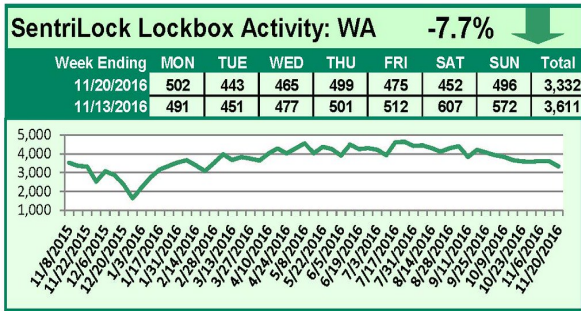

For a larger version of each chart, visit the RMLS™ photostream on Flickr.

SentriLock Lockbox Activity December 5-11, 2016

This Week's Lockbox Activity

For the week of December 5-11, 2016, these charts show the number of times RMLS™ subscribers opened SentriLock lockboxes in Oregon and Washington. Activity decreased in both Oregon and Washington this week.

For a larger version of each chart, visit the RMLS™ photostream on Flickr.

SentriLock Lockbox Activity November 28-December 4, 2016

This Week's Lockbox Activity

For the week of November 28-December 4, 2016, these charts show the number of times RMLS™ subscribers opened SentriLock lockboxes in Oregon and Washington. Activity increased in both Oregon and Washington this week.

For a larger version of each chart, visit the RMLS™ photostream on Flickr.

SentriLock Lockbox Activity November 21-27, 2016

This Week's Lockbox Activity

For the week of November 21-27, 2016, these charts show the number of times RMLS™ subscribers opened SentriLock lockboxes in Oregon and Washington. Activity decreased in both states this week.

For a larger version of each chart, visit the RMLS™ photostream on Flickr.

SentriLock Lockbox Activity November 14-20, 2016

This Week's Lockbox Activity

For the week of November 14-20, 2016, these charts show the number of times RMLS™ subscribers opened SentriLock lockboxes in Oregon and Washington. Activity decreased in both states again this week.