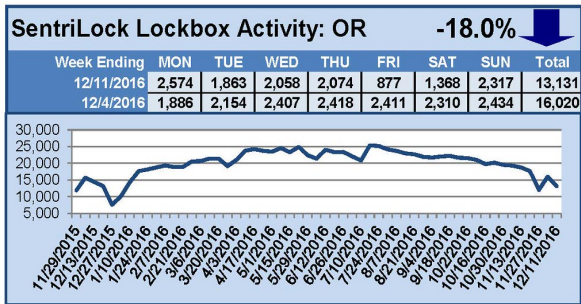

For a larger version of each chart, visit the RMLS™ photostream on Flickr

SentriLock Lockbox Activity December 26, 2016-January 1, 2017

This Week's Lockbox Activity

For the week of December 26, 2016-January 1, 2017, these charts show the number of times RMLS™ subscribers opened SentriLock lockboxes in Oregon and Washington. Activity remained steady in Washington and decreased in Oregon this week.

For a larger version of each chart, visit the RMLS™ photostream on Flickr

SentriLock Lockbox Activity December 19-25, 2016

This Week's Lockbox Activity

For the week of December 19-25, 2016, these charts show the number of times RMLS™ subscribers opened SentriLock lockboxes in Oregon and Washington. Activity decreased in both Oregon and Washington this week.

For a larger version of each chart, visit the RMLS™ photostream on Flickr.

SentriLock Lockbox Activity December 12-18, 2016

This Week's Lockbox Activity

For the week of December 12-18, 2016, these charts show the number of times RMLS™ subscribers opened SentriLock lockboxes in Oregon and Washington. Activity decreased in both Oregon and Washington this week.

For a larger version of each chart, visit the RMLS™ photostream on Flickr.

SentriLock Lockbox Activity December 5-11, 2016

This Week's Lockbox Activity

For the week of December 5-11, 2016, these charts show the number of times RMLS™ subscribers opened SentriLock lockboxes in Oregon and Washington. Activity decreased in both Oregon and Washington this week.