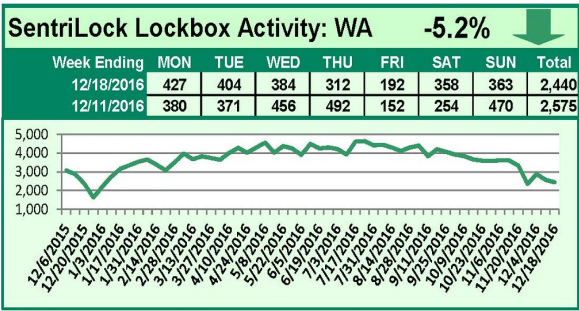

For a larger version of each chart, visit the RMLS™ photostream on Flickr.

SentriLock Lockbox Activity January 2-8, 2017

This Week's Lockbox Activity

For the week of January 2-8, 2017, these charts show the number of times RMLS™ subscribers opened SentriLock lockboxes in Oregon and Washington. Activity increased in both states this week.

For a larger version of each chart, visit the RMLS™ photostream on Flickr

SentriLock Lockbox Activity December 26, 2016-January 1, 2017

This Week's Lockbox Activity

For the week of December 26, 2016-January 1, 2017, these charts show the number of times RMLS™ subscribers opened SentriLock lockboxes in Oregon and Washington. Activity remained steady in Washington and decreased in Oregon this week.

For a larger version of each chart, visit the RMLS™ photostream on Flickr

SentriLock Lockbox Activity December 19-25, 2016

This Week's Lockbox Activity

For the week of December 19-25, 2016, these charts show the number of times RMLS™ subscribers opened SentriLock lockboxes in Oregon and Washington. Activity decreased in both Oregon and Washington this week.

For a larger version of each chart, visit the RMLS™ photostream on Flickr.

SentriLock Lockbox Activity December 12-18, 2016

This Week's Lockbox Activity

For the week of December 12-18, 2016, these charts show the number of times RMLS™ subscribers opened SentriLock lockboxes in Oregon and Washington. Activity decreased in both Oregon and Washington this week.