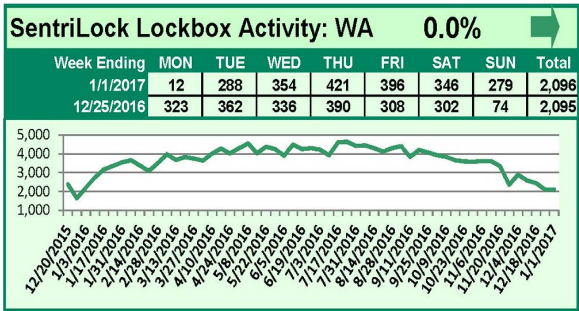

For a larger version of each chart, visit the RMLS™ photostream on Flickr.

SentriLock Lockbox Activity

January 9-15, 2017

This Week's Lockbox Activity

For the week of January 9-15, 2017, these charts show the number of times RMLS™ subscribers opened SentriLock lockboxes in Oregon and Washington. Activity decreased in both states this week.

For a larger version of each chart, visit the RMLS™ photostream on Flickr.

SentriLock Lockbox Activity January 2-8, 2017

This Week's Lockbox Activity

For the week of January 2-8, 2017, these charts show the number of times RMLS™ subscribers opened SentriLock lockboxes in Oregon and Washington. Activity increased in both states this week.

For a larger version of each chart, visit the RMLS™ photostream on Flickr

SentriLock Lockbox Activity December 26, 2016-January 1, 2017

This Week's Lockbox Activity

For the week of December 26, 2016-January 1, 2017, these charts show the number of times RMLS™ subscribers opened SentriLock lockboxes in Oregon and Washington. Activity remained steady in Washington and decreased in Oregon this week.

For a larger version of each chart, visit the RMLS™ photostream on Flickr

SentriLock Lockbox Activity December 19-25, 2016

This Week's Lockbox Activity

For the week of December 19-25, 2016, these charts show the number of times RMLS™ subscribers opened SentriLock lockboxes in Oregon and Washington. Activity decreased in both Oregon and Washington this week.