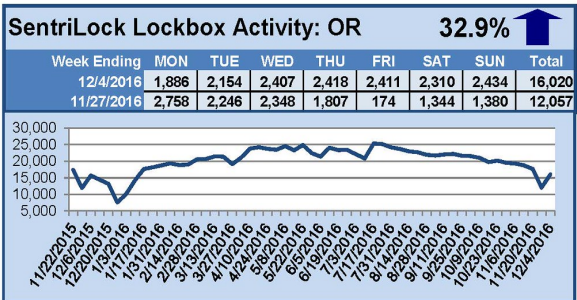

For a larger version of each chart, visit the RMLS™ photostream on Flickr

SentriLock Lockbox Activity December 19-25, 2016

This Week's Lockbox Activity

For the week of December 19-25, 2016, these charts show the number of times RMLS™ subscribers opened SentriLock lockboxes in Oregon and Washington. Activity decreased in both Oregon and Washington this week.

For a larger version of each chart, visit the RMLS™ photostream on Flickr.

SentriLock Lockbox Activity December 12-18, 2016

This Week's Lockbox Activity

For the week of December 12-18, 2016, these charts show the number of times RMLS™ subscribers opened SentriLock lockboxes in Oregon and Washington. Activity decreased in both Oregon and Washington this week.

For a larger version of each chart, visit the RMLS™ photostream on Flickr.

SentriLock Lockbox Activity December 5-11, 2016

This Week's Lockbox Activity

For the week of December 5-11, 2016, these charts show the number of times RMLS™ subscribers opened SentriLock lockboxes in Oregon and Washington. Activity decreased in both Oregon and Washington this week.

For a larger version of each chart, visit the RMLS™ photostream on Flickr.

SentriLock Lockbox Activity November 28-December 4, 2016

This Week's Lockbox Activity

For the week of November 28-December 4, 2016, these charts show the number of times RMLS™ subscribers opened SentriLock lockboxes in Oregon and Washington. Activity increased in both Oregon and Washington this week.