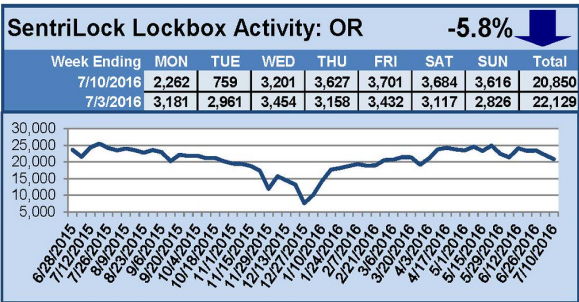

For a larger version of each chart, visit the RMLS™ photostream on Flickr.

SentriLock Lockbox Activity July 25-31, 2016

This Week's Lockbox Activity

For the week of July 25-31, 2016, these charts show the number of times RMLS™ subscribers opened SentriLock lockboxes in Oregon and Washington. Activity decreased in both Oregon and Washington this week.

For a larger version of each chart, visit the RMLS™ photostream on Flickr.

SentriLock Lockbox Activity July 18-24, 2016

This Week's Lockbox Activity

For the week of July 18-24, 2016, these charts show the number of times RMLS™ subscribers opened SentriLock lockboxes in Oregon and Washington. Activity increased this week in Washington but decreased in Oregon.

For a larger version of each chart, visit the RMLS™ photostream on Flickr.

SentriLock Lockbox Activity July 11-17, 2016

This Week's Lockbox Activity

For the week of July 11-17, 2016, these charts show the number of times RMLS™ subscribers opened SentriLock lockboxes in Oregon and Washington. Activity increased this week in both Oregon and Washington.

For a larger version of each chart, visit the RMLS™ photostream on Flickr.

SentriLock Lockbox Activity July 4-10, 2016

This Week's Lockbox Activity

For the week of July 4-10, 2016, these charts show the number of times RMLS™ subscribers opened SentriLock lockboxes in Oregon and Washington. Activity in both Oregon and Washington decreased this week.