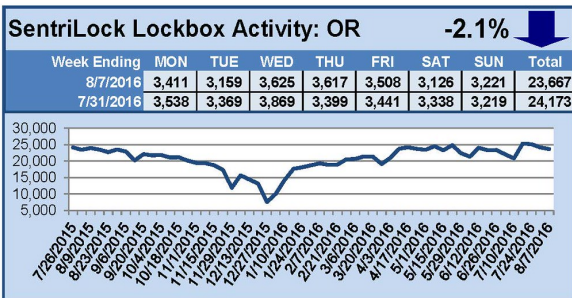

For a larger version of each chart, visit the RMLS™ photostream on Flickr.

SentriLock Lockbox Activity

August 22-28, 2016

This Week's Lockbox Activity

For the week of August 22-28, 2016, these charts show the number of times RMLS™ subscribers opened SentriLock lockboxes in Oregon and Washington. Activity increased in Washington and decreased in Oregon this week.

For a larger version of each chart, visit the RMLS™ photostream on Flickr.

SentriLock Lockbox Activity August 15-21, 2016

This Week's Lockbox Activity

For the week of August 15-21, 2016, these charts show the number of times RMLS™ subscribers opened SentriLock lockboxes in Oregon and Washington. Activity decreased again in both Oregon and Washington this week.

For a larger version of each chart, visit the RMLS™ photostream on Flickr.

SentriLock Lockbox Activity August 8-14, 2016

This Week's Lockbox Activity

For the week of August 8-14, 2016, these charts show the number of times RMLS™ subscribers opened SentriLock lockboxes in Oregon and Washington. Activity decreased in both Oregon and Washington this week.

For a larger version of each chart, visit the RMLS™ photostream on Flickr.

SentriLock Lockbox Activity August 1-7, 2016

This Week's Lockbox Activity

For the week of August 1-7, 2016, these charts show the number of times RMLS™ subscribers opened SentriLock lockboxes in Oregon and Washington. Activity decreased in Oregon but rose in Washington this week.