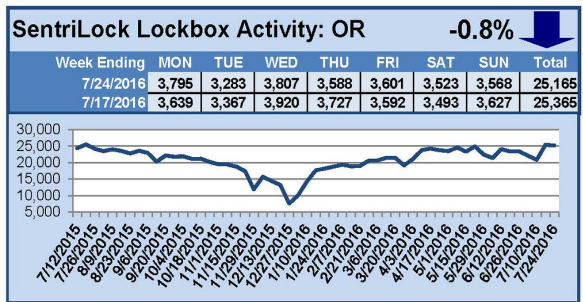

For a larger version of each chart, visit the RMLS™ photostream on Flickr.

SentriLock Lockbox Activity August 8-14, 2016

This Week's Lockbox Activity

For the week of August 8-14, 2016, these charts show the number of times RMLS™ subscribers opened SentriLock lockboxes in Oregon and Washington. Activity decreased in both Oregon and Washington this week.

For a larger version of each chart, visit the RMLS™ photostream on Flickr.

SentriLock Lockbox Activity August 1-7, 2016

This Week's Lockbox Activity

For the week of August 1-7, 2016, these charts show the number of times RMLS™ subscribers opened SentriLock lockboxes in Oregon and Washington. Activity decreased in Oregon but rose in Washington this week.

For a larger version of each chart, visit the RMLS™ photostream on Flickr.

SentriLock Lockbox Activity July 25-31, 2016

This Week's Lockbox Activity

For the week of July 25-31, 2016, these charts show the number of times RMLS™ subscribers opened SentriLock lockboxes in Oregon and Washington. Activity decreased in both Oregon and Washington this week.

For a larger version of each chart, visit the RMLS™ photostream on Flickr.

SentriLock Lockbox Activity July 18-24, 2016

This Week's Lockbox Activity

For the week of July 18-24, 2016, these charts show the number of times RMLS™ subscribers opened SentriLock lockboxes in Oregon and Washington. Activity increased this week in Washington but decreased in Oregon.