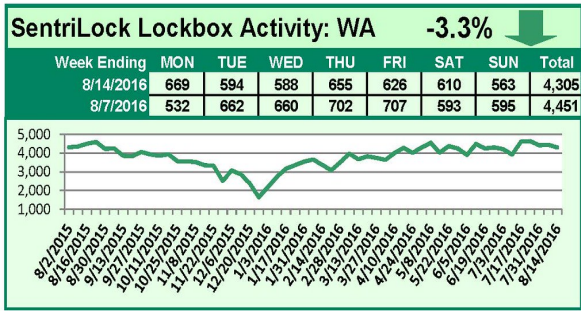

For a larger version of each chart, visit the RMLS™ photostream on Flickr.

SentriLock Lockbox Activity

August 22-28, 2016

This Week's Lockbox Activity

For the week of August 22-28, 2016, these charts show the number of times RMLS™ subscribers opened SentriLock lockboxes in Oregon and Washington. Activity increased in Washington and decreased in Oregon this week.

For a larger version of each chart, visit the RMLS™ photostream on Flickr.

SentriLock Lockbox Activity August 15-21, 2016

This Week's Lockbox Activity

For the week of August 15-21, 2016, these charts show the number of times RMLS™ subscribers opened SentriLock lockboxes in Oregon and Washington. Activity decreased again in both Oregon and Washington this week.

For a larger version of each chart, visit the RMLS™ photostream on Flickr.

SentriLock Lockbox Activity August 8-14, 2016

This Week's Lockbox Activity

For the week of August 8-14, 2016, these charts show the number of times RMLS™ subscribers opened SentriLock lockboxes in Oregon and Washington. Activity decreased in both Oregon and Washington this week.

For a larger version of each chart, visit the RMLS™ photostream on Flickr.

SentriLock Lockbox Activity August 1-7, 2016

This Week's Lockbox Activity

For the week of August 1-7, 2016, these charts show the number of times RMLS™ subscribers opened SentriLock lockboxes in Oregon and Washington. Activity decreased in Oregon but rose in Washington this week.