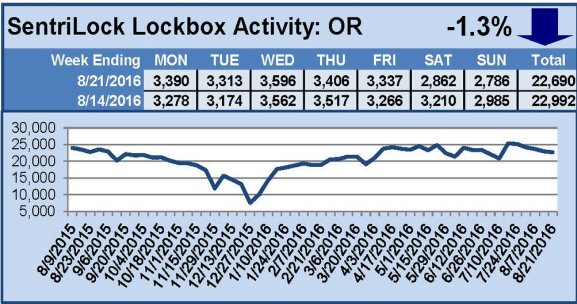

SentriLock Lockbox Activity August 29-September 4, 2016

This Week's Lockbox Activity

For the week of August 29-September 4, 2016, these charts show the number of times RMLS™ subscribers opened SentriLock lockboxes in Oregon and Washington. Activity increased again in Washington and decreased in Oregon this week.

For a larger version of each chart, visit the RMLS™ photostream on Flickr.

SentriLock Lockbox Activity

August 22-28, 2016

This Week's Lockbox Activity

For the week of August 22-28, 2016, these charts show the number of times RMLS™ subscribers opened SentriLock lockboxes in Oregon and Washington. Activity increased in Washington and decreased in Oregon this week.

For a larger version of each chart, visit the RMLS™ photostream on Flickr.

SentriLock Lockbox Activity August 15-21, 2016

This Week's Lockbox Activity

For the week of August 15-21, 2016, these charts show the number of times RMLS™ subscribers opened SentriLock lockboxes in Oregon and Washington. Activity decreased again in both Oregon and Washington this week.

For a larger version of each chart, visit the RMLS™ photostream on Flickr.

SentriLock Lockbox Activity August 8-14, 2016

This Week's Lockbox Activity

For the week of August 8-14, 2016, these charts show the number of times RMLS™ subscribers opened SentriLock lockboxes in Oregon and Washington. Activity decreased in both Oregon and Washington this week.