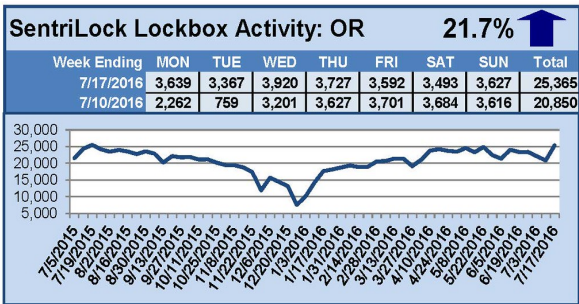

For a larger version of each chart, visit the RMLS™ photostream on Flickr.

SentriLock Lockbox Activity August 1-7, 2016

This Week's Lockbox Activity

For the week of August 1-7, 2016, these charts show the number of times RMLS™ subscribers opened SentriLock lockboxes in Oregon and Washington. Activity decreased in Oregon but rose in Washington this week.

For a larger version of each chart, visit the RMLS™ photostream on Flickr.

SentriLock Lockbox Activity July 25-31, 2016

This Week's Lockbox Activity

For the week of July 25-31, 2016, these charts show the number of times RMLS™ subscribers opened SentriLock lockboxes in Oregon and Washington. Activity decreased in both Oregon and Washington this week.

For a larger version of each chart, visit the RMLS™ photostream on Flickr.

SentriLock Lockbox Activity July 18-24, 2016

This Week's Lockbox Activity

For the week of July 18-24, 2016, these charts show the number of times RMLS™ subscribers opened SentriLock lockboxes in Oregon and Washington. Activity increased this week in Washington but decreased in Oregon.

For a larger version of each chart, visit the RMLS™ photostream on Flickr.

SentriLock Lockbox Activity July 11-17, 2016

This Week's Lockbox Activity

For the week of July 11-17, 2016, these charts show the number of times RMLS™ subscribers opened SentriLock lockboxes in Oregon and Washington. Activity increased this week in both Oregon and Washington.