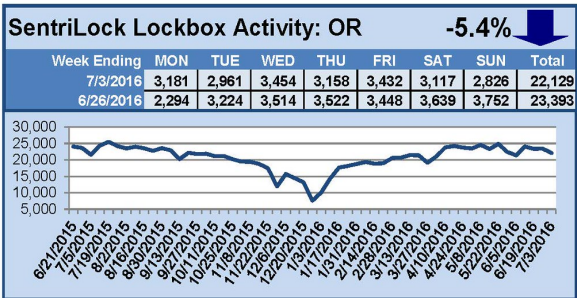

For a larger version of each chart, visit the RMLS™ photostream on Flickr.

SentriLock Lockbox Activity July 18-24, 2016

This Week's Lockbox Activity

For the week of July 18-24, 2016, these charts show the number of times RMLS™ subscribers opened SentriLock lockboxes in Oregon and Washington. Activity increased this week in Washington but decreased in Oregon.

For a larger version of each chart, visit the RMLS™ photostream on Flickr.

SentriLock Lockbox Activity July 11-17, 2016

This Week's Lockbox Activity

For the week of July 11-17, 2016, these charts show the number of times RMLS™ subscribers opened SentriLock lockboxes in Oregon and Washington. Activity increased this week in both Oregon and Washington.

For a larger version of each chart, visit the RMLS™ photostream on Flickr.

SentriLock Lockbox Activity July 4-10, 2016

This Week's Lockbox Activity

For the week of July 4-10, 2016, these charts show the number of times RMLS™ subscribers opened SentriLock lockboxes in Oregon and Washington. Activity in both Oregon and Washington decreased this week.

For a larger version of each chart, visit the RMLS™ photostream on Flickr.

SentriLock Lockbox Activity June 27-July 3, 2016

This Week's Lockbox Activity

For the week of June 27-July 3, 2016, these charts show the number of times RMLS™ subscribers opened SentriLock lockboxes in Oregon and Washington. Activity in both Oregon and Washington decreased this week.