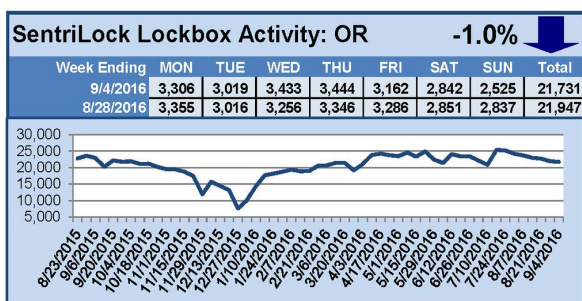

SentriLock Lockbox Activity August 29-September 4, 2016

This Week's Lockbox Activity

For the week of August 29-September 4, 2016, these charts show the number of times RMLS™ subscribers opened SentriLock lockboxes in Oregon and Washington. Activity increased again in Washington and decreased in Oregon this week.

For a larger version of each chart, visit the RMLS™ photostream on Flickr.

SentriLock Lockbox Activity

August 22-28, 2016

This Week's Lockbox Activity

For the week of August 22-28, 2016, these charts show the number of times RMLS™ subscribers opened SentriLock lockboxes in Oregon and Washington. Activity increased in Washington and decreased in Oregon this week.

For a larger version of each chart, visit the RMLS™ photostream on Flickr.

SentriLock Lockbox Activity August 15-21, 2016

This Week's Lockbox Activity

For the week of August 15-21, 2016, these charts show the number of times RMLS™ subscribers opened SentriLock lockboxes in Oregon and Washington. Activity decreased again in both Oregon and Washington this week.