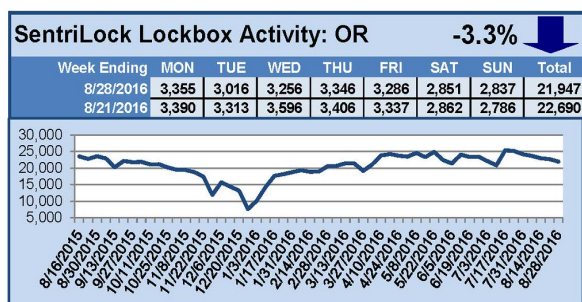

SentriLock Lockbox Activity August 29-September 4, 2016

This Week's Lockbox Activity

For the week of August 29-September 4, 2016, these charts show the number of times RMLS™ subscribers opened SentriLock lockboxes in Oregon and Washington. Activity increased again in Washington and decreased in Oregon this week.

For a larger version of each chart, visit the RMLS™ photostream on Flickr.

SentriLock Lockbox Activity

August 22-28, 2016

This Week's Lockbox Activity

For the week of August 22-28, 2016, these charts show the number of times RMLS™ subscribers opened SentriLock lockboxes in Oregon and Washington. Activity increased in Washington and decreased in Oregon this week.

For a larger version of each chart, visit the RMLS™ photostream on Flickr.

SentriLock Lockbox Activity August 15-21, 2016

This Week's Lockbox Activity

For the week of August 15-21, 2016, these charts show the number of times RMLS™ subscribers opened SentriLock lockboxes in Oregon and Washington. Activity decreased again in both Oregon and Washington this week.