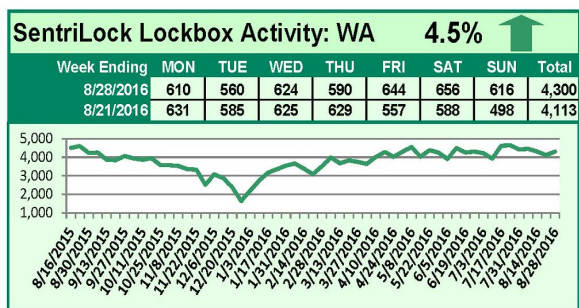

SentriLock Lockbox Activity August 29-September 4, 2016

This Week's Lockbox Activity

For the week of August 29-September 4, 2016, these charts show the number of times RMLS™ subscribers opened SentriLock lockboxes in Oregon and Washington. Activity increased again in Washington and decreased in Oregon this week.

For a larger version of each chart, visit the RMLS™ photostream on Flickr.

SentriLock Lockbox Activity

August 22-28, 2016

This Week's Lockbox Activity

For the week of August 22-28, 2016, these charts show the number of times RMLS™ subscribers opened SentriLock lockboxes in Oregon and Washington. Activity increased in Washington and decreased in Oregon this week.

For a larger version of each chart, visit the RMLS™ photostream on Flickr.

SentriLock Lockbox Activity August 15-21, 2016

This Week's Lockbox Activity

For the week of August 15-21, 2016, these charts show the number of times RMLS™ subscribers opened SentriLock lockboxes in Oregon and Washington. Activity decreased again in both Oregon and Washington this week.

For a larger version of each chart, visit the RMLS™ photostream on Flickr.

SentriLock Lockbox Activity August 8-14, 2016

This Week's Lockbox Activity

For the week of August 8-14, 2016, these charts show the number of times RMLS™ subscribers opened SentriLock lockboxes in Oregon and Washington. Activity decreased in both Oregon and Washington this week.