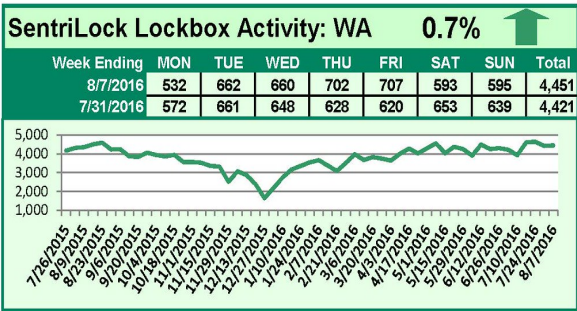

For a larger version of each chart, visit the RMLS™ photostream on Flickr.

SentriLock Lockbox Activity

August 22-28, 2016

This Week's Lockbox Activity

For the week of August 22-28, 2016, these charts show the number of times RMLS™ subscribers opened SentriLock lockboxes in Oregon and Washington. Activity increased in Washington and decreased in Oregon this week.

For a larger version of each chart, visit the RMLS™ photostream on Flickr.

SentriLock Lockbox Activity August 15-21, 2016

This Week's Lockbox Activity

For the week of August 15-21, 2016, these charts show the number of times RMLS™ subscribers opened SentriLock lockboxes in Oregon and Washington. Activity decreased again in both Oregon and Washington this week.

For a larger version of each chart, visit the RMLS™ photostream on Flickr.

SentriLock Lockbox Activity August 8-14, 2016

This Week's Lockbox Activity

For the week of August 8-14, 2016, these charts show the number of times RMLS™ subscribers opened SentriLock lockboxes in Oregon and Washington. Activity decreased in both Oregon and Washington this week.

For a larger version of each chart, visit the RMLS™ photostream on Flickr.

SentriLock Lockbox Activity August 1-7, 2016

This Week's Lockbox Activity

For the week of August 1-7, 2016, these charts show the number of times RMLS™ subscribers opened SentriLock lockboxes in Oregon and Washington. Activity decreased in Oregon but rose in Washington this week.