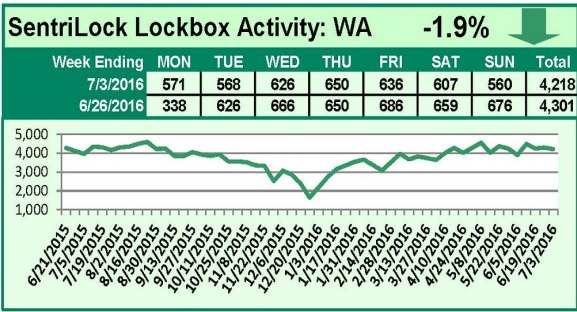

For a larger version of each chart, visit the RMLS™ photostream on Flickr.

SentriLock Lockbox Activity July 18-24, 2016

This Week's Lockbox Activity

For the week of July 18-24, 2016, these charts show the number of times RMLS™ subscribers opened SentriLock lockboxes in Oregon and Washington. Activity increased this week in Washington but decreased in Oregon.

For a larger version of each chart, visit the RMLS™ photostream on Flickr.

SentriLock Lockbox Activity July 11-17, 2016

This Week's Lockbox Activity

For the week of July 11-17, 2016, these charts show the number of times RMLS™ subscribers opened SentriLock lockboxes in Oregon and Washington. Activity increased this week in both Oregon and Washington.

For a larger version of each chart, visit the RMLS™ photostream on Flickr.

SentriLock Lockbox Activity July 4-10, 2016

This Week's Lockbox Activity

For the week of July 4-10, 2016, these charts show the number of times RMLS™ subscribers opened SentriLock lockboxes in Oregon and Washington. Activity in both Oregon and Washington decreased this week.

For a larger version of each chart, visit the RMLS™ photostream on Flickr.

SentriLock Lockbox Activity June 27-July 3, 2016

This Week's Lockbox Activity

For the week of June 27-July 3, 2016, these charts show the number of times RMLS™ subscribers opened SentriLock lockboxes in Oregon and Washington. Activity in both Oregon and Washington decreased this week.