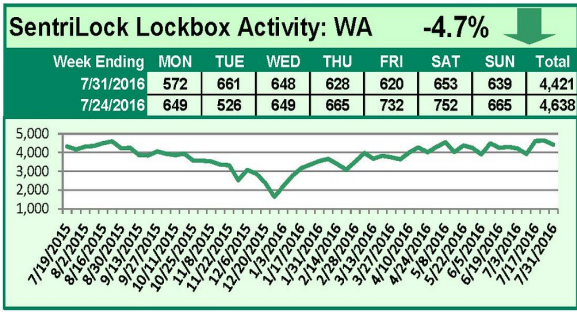

For a larger version of each chart, visit the RMLS™ photostream on Flickr.

SentriLock Lockbox Activity August 15-21, 2016

This Week's Lockbox Activity

For the week of August 15-21, 2016, these charts show the number of times RMLS™ subscribers opened SentriLock lockboxes in Oregon and Washington. Activity decreased again in both Oregon and Washington this week.

For a larger version of each chart, visit the RMLS™ photostream on Flickr.

SentriLock Lockbox Activity August 8-14, 2016

This Week's Lockbox Activity

For the week of August 8-14, 2016, these charts show the number of times RMLS™ subscribers opened SentriLock lockboxes in Oregon and Washington. Activity decreased in both Oregon and Washington this week.

For a larger version of each chart, visit the RMLS™ photostream on Flickr.

SentriLock Lockbox Activity August 1-7, 2016

This Week's Lockbox Activity

For the week of August 1-7, 2016, these charts show the number of times RMLS™ subscribers opened SentriLock lockboxes in Oregon and Washington. Activity decreased in Oregon but rose in Washington this week.

For a larger version of each chart, visit the RMLS™ photostream on Flickr.

SentriLock Lockbox Activity July 25-31, 2016

This Week's Lockbox Activity

For the week of July 25-31, 2016, these charts show the number of times RMLS™ subscribers opened SentriLock lockboxes in Oregon and Washington. Activity decreased in both Oregon and Washington this week.