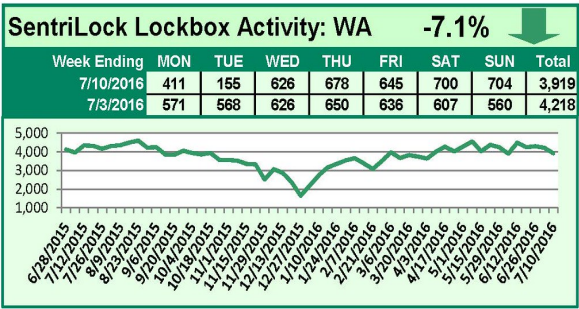

For a larger version of each chart, visit the RMLS™ photostream on Flickr.

SentriLock Lockbox Activity July 25-31, 2016

This Week's Lockbox Activity

For the week of July 25-31, 2016, these charts show the number of times RMLS™ subscribers opened SentriLock lockboxes in Oregon and Washington. Activity decreased in both Oregon and Washington this week.

For a larger version of each chart, visit the RMLS™ photostream on Flickr.

SentriLock Lockbox Activity July 18-24, 2016

This Week's Lockbox Activity

For the week of July 18-24, 2016, these charts show the number of times RMLS™ subscribers opened SentriLock lockboxes in Oregon and Washington. Activity increased this week in Washington but decreased in Oregon.

For a larger version of each chart, visit the RMLS™ photostream on Flickr.

SentriLock Lockbox Activity July 11-17, 2016

This Week's Lockbox Activity

For the week of July 11-17, 2016, these charts show the number of times RMLS™ subscribers opened SentriLock lockboxes in Oregon and Washington. Activity increased this week in both Oregon and Washington.

For a larger version of each chart, visit the RMLS™ photostream on Flickr.

SentriLock Lockbox Activity July 4-10, 2016

This Week's Lockbox Activity

For the week of July 4-10, 2016, these charts show the number of times RMLS™ subscribers opened SentriLock lockboxes in Oregon and Washington. Activity in both Oregon and Washington decreased this week.