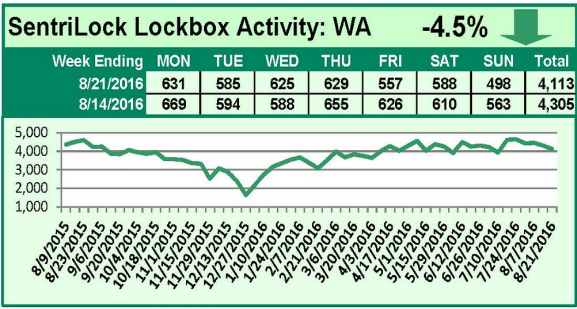

SentriLock Lockbox Activity August 29-September 4, 2016

This Week's Lockbox Activity

For the week of August 29-September 4, 2016, these charts show the number of times RMLS™ subscribers opened SentriLock lockboxes in Oregon and Washington. Activity increased again in Washington and decreased in Oregon this week.

For a larger version of each chart, visit the RMLS™ photostream on Flickr.

SentriLock Lockbox Activity

August 22-28, 2016

This Week's Lockbox Activity

For the week of August 22-28, 2016, these charts show the number of times RMLS™ subscribers opened SentriLock lockboxes in Oregon and Washington. Activity increased in Washington and decreased in Oregon this week.

For a larger version of each chart, visit the RMLS™ photostream on Flickr.

SentriLock Lockbox Activity August 15-21, 2016

This Week's Lockbox Activity

For the week of August 15-21, 2016, these charts show the number of times RMLS™ subscribers opened SentriLock lockboxes in Oregon and Washington. Activity decreased again in both Oregon and Washington this week.

For a larger version of each chart, visit the RMLS™ photostream on Flickr.

SentriLock Lockbox Activity August 8-14, 2016

This Week's Lockbox Activity

For the week of August 8-14, 2016, these charts show the number of times RMLS™ subscribers opened SentriLock lockboxes in Oregon and Washington. Activity decreased in both Oregon and Washington this week.