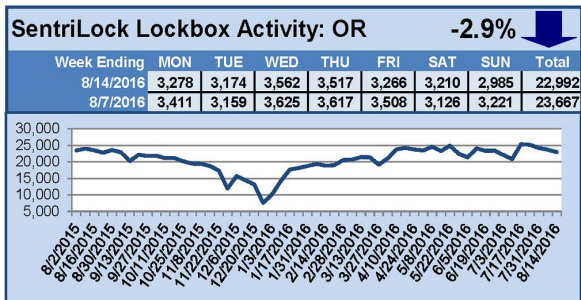

SentriLock Lockbox Activity August 29-September 4, 2016

This Week's Lockbox Activity

For the week of August 29-September 4, 2016, these charts show the number of times RMLS™ subscribers opened SentriLock lockboxes in Oregon and Washington. Activity increased again in Washington and decreased in Oregon this week.

For a larger version of each chart, visit the RMLS™ photostream on Flickr.

SentriLock Lockbox Activity

August 22-28, 2016

This Week's Lockbox Activity

For the week of August 22-28, 2016, these charts show the number of times RMLS™ subscribers opened SentriLock lockboxes in Oregon and Washington. Activity increased in Washington and decreased in Oregon this week.

For a larger version of each chart, visit the RMLS™ photostream on Flickr.

SentriLock Lockbox Activity August 15-21, 2016

This Week's Lockbox Activity

For the week of August 15-21, 2016, these charts show the number of times RMLS™ subscribers opened SentriLock lockboxes in Oregon and Washington. Activity decreased again in both Oregon and Washington this week.

For a larger version of each chart, visit the RMLS™ photostream on Flickr.

SentriLock Lockbox Activity August 8-14, 2016

This Week's Lockbox Activity

For the week of August 8-14, 2016, these charts show the number of times RMLS™ subscribers opened SentriLock lockboxes in Oregon and Washington. Activity decreased in both Oregon and Washington this week.