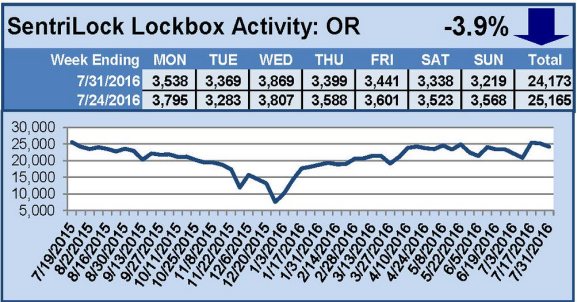

For a larger version of each chart, visit the RMLS™ photostream on Flickr.

SentriLock Lockbox Activity August 15-21, 2016

This Week's Lockbox Activity

For the week of August 15-21, 2016, these charts show the number of times RMLS™ subscribers opened SentriLock lockboxes in Oregon and Washington. Activity decreased again in both Oregon and Washington this week.

For a larger version of each chart, visit the RMLS™ photostream on Flickr.

SentriLock Lockbox Activity August 8-14, 2016

This Week's Lockbox Activity

For the week of August 8-14, 2016, these charts show the number of times RMLS™ subscribers opened SentriLock lockboxes in Oregon and Washington. Activity decreased in both Oregon and Washington this week.

For a larger version of each chart, visit the RMLS™ photostream on Flickr.

SentriLock Lockbox Activity August 1-7, 2016

This Week's Lockbox Activity

For the week of August 1-7, 2016, these charts show the number of times RMLS™ subscribers opened SentriLock lockboxes in Oregon and Washington. Activity decreased in Oregon but rose in Washington this week.

For a larger version of each chart, visit the RMLS™ photostream on Flickr.

SentriLock Lockbox Activity July 25-31, 2016

This Week's Lockbox Activity

For the week of July 25-31, 2016, these charts show the number of times RMLS™ subscribers opened SentriLock lockboxes in Oregon and Washington. Activity decreased in both Oregon and Washington this week.