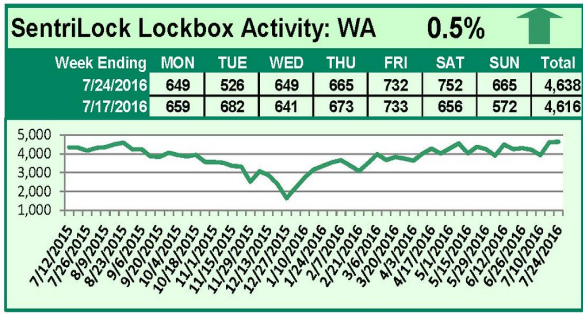

For a larger version of each chart, visit the RMLS™ photostream on Flickr.

SentriLock Lockbox Activity August 8-14, 2016

This Week's Lockbox Activity

For the week of August 8-14, 2016, these charts show the number of times RMLS™ subscribers opened SentriLock lockboxes in Oregon and Washington. Activity decreased in both Oregon and Washington this week.

For a larger version of each chart, visit the RMLS™ photostream on Flickr.

SentriLock Lockbox Activity August 1-7, 2016

This Week's Lockbox Activity

For the week of August 1-7, 2016, these charts show the number of times RMLS™ subscribers opened SentriLock lockboxes in Oregon and Washington. Activity decreased in Oregon but rose in Washington this week.

For a larger version of each chart, visit the RMLS™ photostream on Flickr.

SentriLock Lockbox Activity July 25-31, 2016

This Week's Lockbox Activity

For the week of July 25-31, 2016, these charts show the number of times RMLS™ subscribers opened SentriLock lockboxes in Oregon and Washington. Activity decreased in both Oregon and Washington this week.

For a larger version of each chart, visit the RMLS™ photostream on Flickr.

SentriLock Lockbox Activity July 18-24, 2016

This Week's Lockbox Activity

For the week of July 18-24, 2016, these charts show the number of times RMLS™ subscribers opened SentriLock lockboxes in Oregon and Washington. Activity increased this week in Washington but decreased in Oregon.