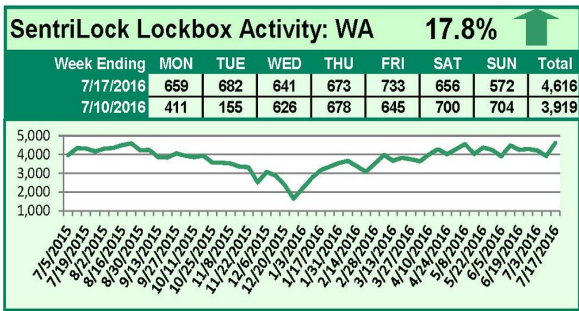

For a larger version of each chart, visit the RMLS™ photostream on Flickr.

SentriLock Lockbox Activity August 1-7, 2016

This Week's Lockbox Activity

For the week of August 1-7, 2016, these charts show the number of times RMLS™ subscribers opened SentriLock lockboxes in Oregon and Washington. Activity decreased in Oregon but rose in Washington this week.

For a larger version of each chart, visit the RMLS™ photostream on Flickr.

SentriLock Lockbox Activity July 25-31, 2016

This Week's Lockbox Activity

For the week of July 25-31, 2016, these charts show the number of times RMLS™ subscribers opened SentriLock lockboxes in Oregon and Washington. Activity decreased in both Oregon and Washington this week.

For a larger version of each chart, visit the RMLS™ photostream on Flickr.

SentriLock Lockbox Activity July 18-24, 2016

This Week's Lockbox Activity

For the week of July 18-24, 2016, these charts show the number of times RMLS™ subscribers opened SentriLock lockboxes in Oregon and Washington. Activity increased this week in Washington but decreased in Oregon.

For a larger version of each chart, visit the RMLS™ photostream on Flickr.

SentriLock Lockbox Activity July 11-17, 2016

This Week's Lockbox Activity

For the week of July 11-17, 2016, these charts show the number of times RMLS™ subscribers opened SentriLock lockboxes in Oregon and Washington. Activity increased this week in both Oregon and Washington.