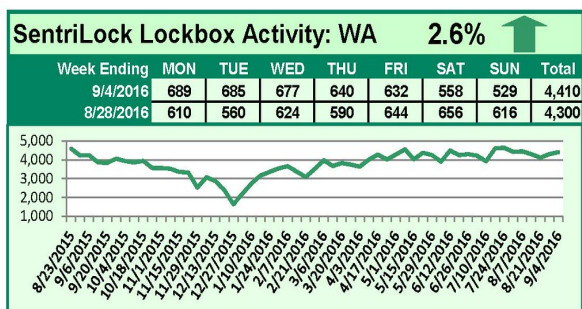

SentriLock Lockbox Activity August 29-September 4, 2016

This Week's Lockbox Activity

For the week of August 29-September 4, 2016, these charts show the number of times RMLS™ subscribers opened SentriLock lockboxes in Oregon and Washington. Activity increased again in Washington and decreased in Oregon this week.

For a larger version of each chart, visit the RMLS™ photostream on Flickr.

SentriLock Lockbox Activity

August 22-28, 2016

This Week's Lockbox Activity

For the week of August 22-28, 2016, these charts show the number of times RMLS™ subscribers opened SentriLock lockboxes in Oregon and Washington. Activity increased in Washington and decreased in Oregon this week.

For a larger version of each chart, visit the RMLS™ photostream on Flickr.

SentriLock Lockbox Activity August 15-21, 2016

This Week's Lockbox Activity

For the week of August 15-21, 2016, these charts show the number of times RMLS™ subscribers opened SentriLock lockboxes in Oregon and Washington. Activity decreased again in both Oregon and Washington this week.

For a larger version of each chart, visit the RMLS™ photostream on Flickr.

SentriLock Lockbox Activity August 8-14, 2016

This Week's Lockbox Activity

For the week of August 8-14, 2016, these charts show the number of times RMLS™ subscribers opened SentriLock lockboxes in Oregon and Washington. Activity decreased in both Oregon and Washington this week.