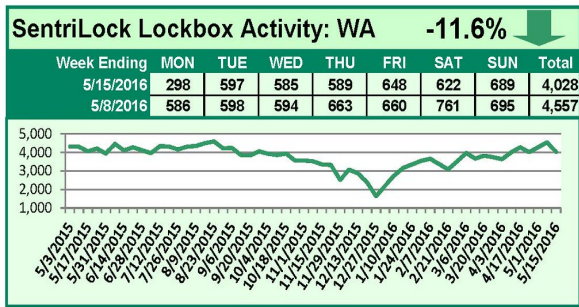

For a larger version of each chart, visit the RMLS™ photostream on Flickr.

SentriLock Lockbox Activity May 30-June 5, 2016

This Week's Lockbox Activity

For the week of May 30-June 5, 2016, these charts show the number of times RMLS™ subscribers opened SentriLock lockboxes in Oregon and Washington. This week, activity decreased again in both Oregon and Washington.

For a larger version of each chart, visit the RMLS™ photostream on Flickr.

SentriLock Lockbox Activity May 23-29, 2016

This Week's Lockbox Activity

For the week of May 23-29, 2016, these charts show the number of times RMLS™ subscribers opened SentriLock lockboxes in Oregon and Washington. Activity decreased in both Oregon and Washington this week.

For a larger version of each chart, visit the RMLS™ photostream on Flickr.

SentriLock Lockbox Activity May 16-22, 2016

This Week's Lockbox Activity

For the week of May 16-22, 2016, these charts show the number of times RMLS™ subscribers opened SentriLock lockboxes in Oregon and Washington. Activity increased in both Oregon and Washington this week.

For a larger version of each chart, visit the RMLS™ photostream on Flickr.

SentriLock Lockbox Activity May 9-15, 2016

This Week's Lockbox Activity

For the week of May 9-15, 2016, these charts show the number of times RMLS™ subscribers opened SentriLock lockboxes in Oregon and Washington. Activity decreased in both Oregon and Washington this week.