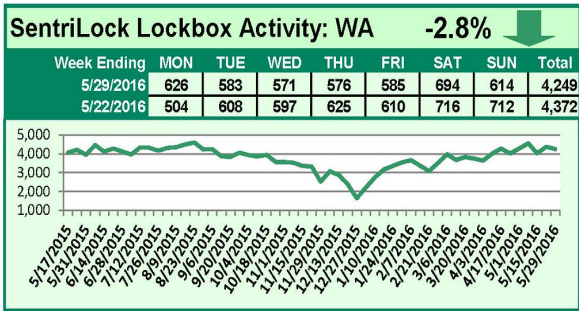

For a larger version of each chart, visit the RMLS™ photostream on Flickr.

SentriLock Lockbox Activity

June 13-19, 2016

This Week's Lockbox Activity

For the week of June 13-19, 2016, these charts show the number of times RMLS™ subscribers opened SentriLock lockboxes in Oregon and Washington. Activity decreased in both Oregon and Washington this week.

For a larger version of each chart, visit the RMLS™ photostream on Flickr.

SentriLock Lockbox Activity June 6-12, 2016

This Week's Lockbox Activity

For the week of June 6-12, 2016, these charts show the number of times RMLS™ subscribers opened SentriLock lockboxes in Oregon and Washington. Activity in Oregon and Washington increased this week.

For a larger version of each chart, visit the RMLS™ photostream on Flickr.

SentriLock Lockbox Activity May 30-June 5, 2016

This Week's Lockbox Activity

For the week of May 30-June 5, 2016, these charts show the number of times RMLS™ subscribers opened SentriLock lockboxes in Oregon and Washington. This week, activity decreased again in both Oregon and Washington.

For a larger version of each chart, visit the RMLS™ photostream on Flickr.

SentriLock Lockbox Activity May 23-29, 2016

This Week's Lockbox Activity

For the week of May 23-29, 2016, these charts show the number of times RMLS™ subscribers opened SentriLock lockboxes in Oregon and Washington. Activity decreased in both Oregon and Washington this week.