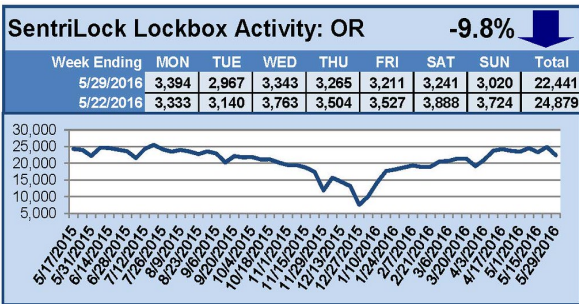

For a larger version of each chart, visit the RMLS™ photostream on Flickr.

SentriLock Lockbox Activity

June 13-19, 2016

This Week's Lockbox Activity

For the week of June 13-19, 2016, these charts show the number of times RMLS™ subscribers opened SentriLock lockboxes in Oregon and Washington. Activity decreased in both Oregon and Washington this week.

For a larger version of each chart, visit the RMLS™ photostream on Flickr.

SentriLock Lockbox Activity June 6-12, 2016

This Week's Lockbox Activity

For the week of June 6-12, 2016, these charts show the number of times RMLS™ subscribers opened SentriLock lockboxes in Oregon and Washington. Activity in Oregon and Washington increased this week.

For a larger version of each chart, visit the RMLS™ photostream on Flickr.

SentriLock Lockbox Activity May 30-June 5, 2016

This Week's Lockbox Activity

For the week of May 30-June 5, 2016, these charts show the number of times RMLS™ subscribers opened SentriLock lockboxes in Oregon and Washington. This week, activity decreased again in both Oregon and Washington.

For a larger version of each chart, visit the RMLS™ photostream on Flickr.

SentriLock Lockbox Activity May 23-29, 2016

This Week's Lockbox Activity

For the week of May 23-29, 2016, these charts show the number of times RMLS™ subscribers opened SentriLock lockboxes in Oregon and Washington. Activity decreased in both Oregon and Washington this week.