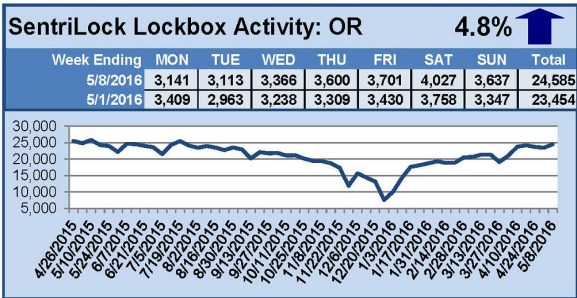

For a larger version of each chart, visit the RMLS™ photostream on Flickr.

SentriLock Lockbox Activity May 23-29, 2016

This Week's Lockbox Activity

For the week of May 23-29, 2016, these charts show the number of times RMLS™ subscribers opened SentriLock lockboxes in Oregon and Washington. Activity decreased in both Oregon and Washington this week.

For a larger version of each chart, visit the RMLS™ photostream on Flickr.

SentriLock Lockbox Activity May 16-22, 2016

This Week's Lockbox Activity

For the week of May 16-22, 2016, these charts show the number of times RMLS™ subscribers opened SentriLock lockboxes in Oregon and Washington. Activity increased in both Oregon and Washington this week.

For a larger version of each chart, visit the RMLS™ photostream on Flickr.

SentriLock Lockbox Activity May 9-15, 2016

This Week's Lockbox Activity

For the week of May 9-15, 2016, these charts show the number of times RMLS™ subscribers opened SentriLock lockboxes in Oregon and Washington. Activity decreased in both Oregon and Washington this week.

For a larger version of each chart, visit the RMLS™ photostream on Flickr.

SentriLock Lockbox Activity May 2-8, 2016

This Week's Lockbox Activity

For the week of May 2-8, 2016, these charts show the number of times RMLS™ subscribers opened SentriLock lockboxes in Oregon and Washington. Activity increased in both Oregon and Washington this week.