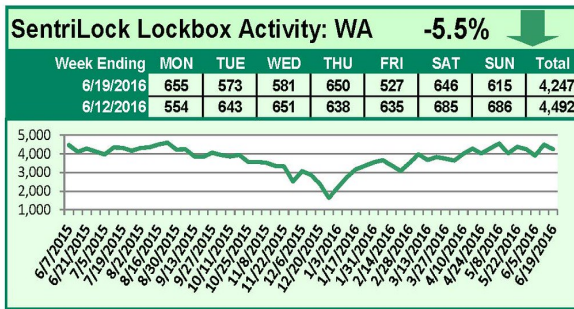

SentriLock Lockbox Activity June 20-26, 2016

This Week's Lockbox Activity

For the week of June 20-26, 2016, these charts show the number of times RMLS™ subscribers opened SentriLock lockboxes in Oregon and Washington. Activity rose in both Oregon and Washington this week.

For a larger version of each chart, visit the RMLS™ photostream on Flickr.

SentriLock Lockbox Activity

June 13-19, 2016

This Week's Lockbox Activity

For the week of June 13-19, 2016, these charts show the number of times RMLS™ subscribers opened SentriLock lockboxes in Oregon and Washington. Activity decreased in both Oregon and Washington this week.

For a larger version of each chart, visit the RMLS™ photostream on Flickr.

SentriLock Lockbox Activity June 6-12, 2016

This Week's Lockbox Activity

For the week of June 6-12, 2016, these charts show the number of times RMLS™ subscribers opened SentriLock lockboxes in Oregon and Washington. Activity in Oregon and Washington increased this week.

For a larger version of each chart, visit the RMLS™ photostream on Flickr.

SentriLock Lockbox Activity May 30-June 5, 2016

This Week's Lockbox Activity

For the week of May 30-June 5, 2016, these charts show the number of times RMLS™ subscribers opened SentriLock lockboxes in Oregon and Washington. This week, activity decreased again in both Oregon and Washington.