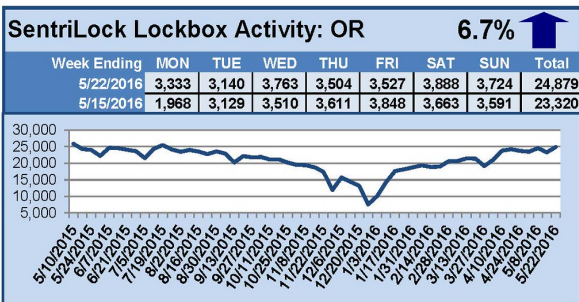

For a larger version of each chart, visit the RMLS™ photostream on Flickr.

SentriLock Lockbox Activity June 6-12, 2016

This Week's Lockbox Activity

For the week of June 6-12, 2016, these charts show the number of times RMLS™ subscribers opened SentriLock lockboxes in Oregon and Washington. Activity in Oregon and Washington increased this week.

For a larger version of each chart, visit the RMLS™ photostream on Flickr.

SentriLock Lockbox Activity May 30-June 5, 2016

This Week's Lockbox Activity

For the week of May 30-June 5, 2016, these charts show the number of times RMLS™ subscribers opened SentriLock lockboxes in Oregon and Washington. This week, activity decreased again in both Oregon and Washington.

For a larger version of each chart, visit the RMLS™ photostream on Flickr.

SentriLock Lockbox Activity May 23-29, 2016

This Week's Lockbox Activity

For the week of May 23-29, 2016, these charts show the number of times RMLS™ subscribers opened SentriLock lockboxes in Oregon and Washington. Activity decreased in both Oregon and Washington this week.

For a larger version of each chart, visit the RMLS™ photostream on Flickr.

SentriLock Lockbox Activity May 16-22, 2016

This Week's Lockbox Activity

For the week of May 16-22, 2016, these charts show the number of times RMLS™ subscribers opened SentriLock lockboxes in Oregon and Washington. Activity increased in both Oregon and Washington this week.