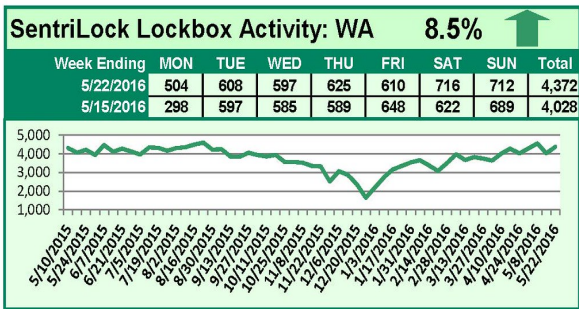

For a larger version of each chart, visit the RMLS™ photostream on Flickr.

SentriLock Lockbox Activity June 6-12, 2016

This Week's Lockbox Activity

For the week of June 6-12, 2016, these charts show the number of times RMLS™ subscribers opened SentriLock lockboxes in Oregon and Washington. Activity in Oregon and Washington increased this week.

For a larger version of each chart, visit the RMLS™ photostream on Flickr.

SentriLock Lockbox Activity May 30-June 5, 2016

This Week's Lockbox Activity

For the week of May 30-June 5, 2016, these charts show the number of times RMLS™ subscribers opened SentriLock lockboxes in Oregon and Washington. This week, activity decreased again in both Oregon and Washington.

For a larger version of each chart, visit the RMLS™ photostream on Flickr.

SentriLock Lockbox Activity May 23-29, 2016

This Week's Lockbox Activity

For the week of May 23-29, 2016, these charts show the number of times RMLS™ subscribers opened SentriLock lockboxes in Oregon and Washington. Activity decreased in both Oregon and Washington this week.

For a larger version of each chart, visit the RMLS™ photostream on Flickr.

SentriLock Lockbox Activity May 16-22, 2016

This Week's Lockbox Activity

For the week of May 16-22, 2016, these charts show the number of times RMLS™ subscribers opened SentriLock lockboxes in Oregon and Washington. Activity increased in both Oregon and Washington this week.