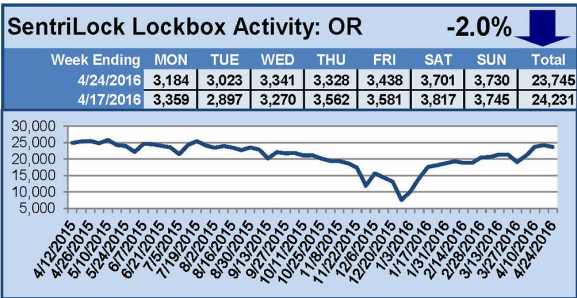

For a larger version of each chart, visit the RMLS™ photostream on Flickr.

SentriLock Lockbox Activity May 9-15, 2016

This Week's Lockbox Activity

For the week of May 9-15, 2016, these charts show the number of times RMLS™ subscribers opened SentriLock lockboxes in Oregon and Washington. Activity decreased in both Oregon and Washington this week.

For a larger version of each chart, visit the RMLS™ photostream on Flickr.

SentriLock Lockbox Activity May 2-8, 2016

This Week's Lockbox Activity

For the week of May 2-8, 2016, these charts show the number of times RMLS™ subscribers opened SentriLock lockboxes in Oregon and Washington. Activity increased in both Oregon and Washington this week.

For a larger version of each chart, visit the RMLS™ photostream on Flickr.

SentriLock Lockbox Activity April 25-May 1, 2016

This Week's Lockbox Activity

For the week of April 25-May 1, 2016, these charts show the number of times RMLS™ subscribers opened SentriLock lockboxes in Oregon and Washington. Activity increased in Washington but decreased in Oregon this week.

For a larger version of each chart, visit the RMLS™ photostream on Flickr.

SentriLock Lockbox Activity April 18-24, 2016

This Week's Lockbox Activity

For the week of April 18-24, 2016, these charts show the number of times RMLS™ subscribers opened SentriLock lockboxes in Oregon and Washington. Activity decreased in both Oregon and Washington this week.