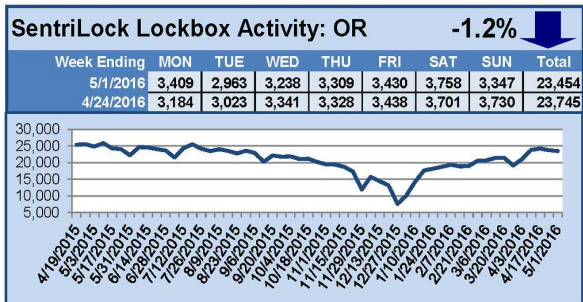

For a larger version of each chart, visit the RMLS™ photostream on Flickr.

SentriLock Lockbox Activity May 16-22, 2016

This Week's Lockbox Activity

For the week of May 16-22, 2016, these charts show the number of times RMLS™ subscribers opened SentriLock lockboxes in Oregon and Washington. Activity increased in both Oregon and Washington this week.

For a larger version of each chart, visit the RMLS™ photostream on Flickr.

SentriLock Lockbox Activity May 9-15, 2016

This Week's Lockbox Activity

For the week of May 9-15, 2016, these charts show the number of times RMLS™ subscribers opened SentriLock lockboxes in Oregon and Washington. Activity decreased in both Oregon and Washington this week.

For a larger version of each chart, visit the RMLS™ photostream on Flickr.

SentriLock Lockbox Activity May 2-8, 2016

This Week's Lockbox Activity

For the week of May 2-8, 2016, these charts show the number of times RMLS™ subscribers opened SentriLock lockboxes in Oregon and Washington. Activity increased in both Oregon and Washington this week.

For a larger version of each chart, visit the RMLS™ photostream on Flickr.

SentriLock Lockbox Activity April 25-May 1, 2016

This Week's Lockbox Activity

For the week of April 25-May 1, 2016, these charts show the number of times RMLS™ subscribers opened SentriLock lockboxes in Oregon and Washington. Activity increased in Washington but decreased in Oregon this week.