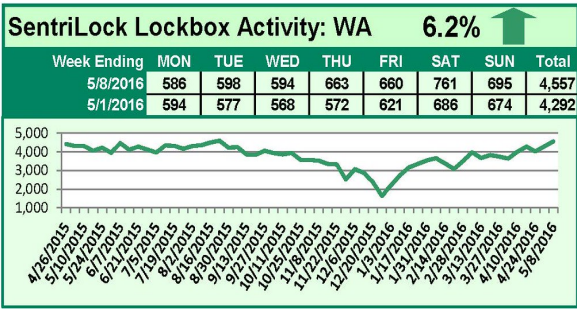

For a larger version of each chart, visit the RMLS™ photostream on Flickr.

SentriLock Lockbox Activity May 23-29, 2016

This Week's Lockbox Activity

For the week of May 23-29, 2016, these charts show the number of times RMLS™ subscribers opened SentriLock lockboxes in Oregon and Washington. Activity decreased in both Oregon and Washington this week.

For a larger version of each chart, visit the RMLS™ photostream on Flickr.

SentriLock Lockbox Activity May 16-22, 2016

This Week's Lockbox Activity

For the week of May 16-22, 2016, these charts show the number of times RMLS™ subscribers opened SentriLock lockboxes in Oregon and Washington. Activity increased in both Oregon and Washington this week.

For a larger version of each chart, visit the RMLS™ photostream on Flickr.

SentriLock Lockbox Activity May 9-15, 2016

This Week's Lockbox Activity

For the week of May 9-15, 2016, these charts show the number of times RMLS™ subscribers opened SentriLock lockboxes in Oregon and Washington. Activity decreased in both Oregon and Washington this week.

For a larger version of each chart, visit the RMLS™ photostream on Flickr.

SentriLock Lockbox Activity May 2-8, 2016

This Week's Lockbox Activity

For the week of May 2-8, 2016, these charts show the number of times RMLS™ subscribers opened SentriLock lockboxes in Oregon and Washington. Activity increased in both Oregon and Washington this week.