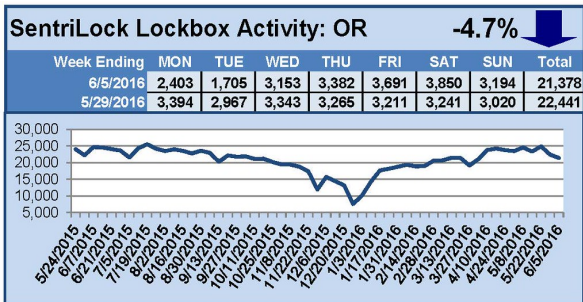

SentriLock Lockbox Activity June 20-26, 2016

This Week's Lockbox Activity

For the week of June 20-26, 2016, these charts show the number of times RMLS™ subscribers opened SentriLock lockboxes in Oregon and Washington. Activity rose in both Oregon and Washington this week.

For a larger version of each chart, visit the RMLS™ photostream on Flickr.

SentriLock Lockbox Activity

June 13-19, 2016

This Week's Lockbox Activity

For the week of June 13-19, 2016, these charts show the number of times RMLS™ subscribers opened SentriLock lockboxes in Oregon and Washington. Activity decreased in both Oregon and Washington this week.

For a larger version of each chart, visit the RMLS™ photostream on Flickr.

SentriLock Lockbox Activity June 6-12, 2016

This Week's Lockbox Activity

For the week of June 6-12, 2016, these charts show the number of times RMLS™ subscribers opened SentriLock lockboxes in Oregon and Washington. Activity in Oregon and Washington increased this week.

For a larger version of each chart, visit the RMLS™ photostream on Flickr.

SentriLock Lockbox Activity May 30-June 5, 2016

This Week's Lockbox Activity

For the week of May 30-June 5, 2016, these charts show the number of times RMLS™ subscribers opened SentriLock lockboxes in Oregon and Washington. This week, activity decreased again in both Oregon and Washington.