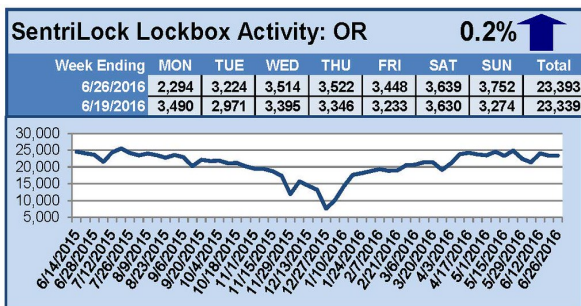

SentriLock Lockbox Activity June 20-26, 2016

This Week's Lockbox Activity

For the week of June 20-26, 2016, these charts show the number of times RMLS™ subscribers opened SentriLock lockboxes in Oregon and Washington. Activity rose in both Oregon and Washington this week.

For a larger version of each chart, visit the RMLS™ photostream on Flickr.

SentriLock Lockbox Activity

June 13-19, 2016

This Week's Lockbox Activity

For the week of June 13-19, 2016, these charts show the number of times RMLS™ subscribers opened SentriLock lockboxes in Oregon and Washington. Activity decreased in both Oregon and Washington this week.

For a larger version of each chart, visit the RMLS™ photostream on Flickr.

SentriLock Lockbox Activity June 6-12, 2016

This Week's Lockbox Activity

For the week of June 6-12, 2016, these charts show the number of times RMLS™ subscribers opened SentriLock lockboxes in Oregon and Washington. Activity in Oregon and Washington increased this week.