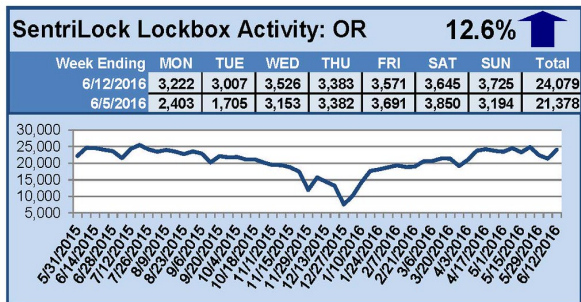

SentriLock Lockbox Activity June 20-26, 2016

This Week's Lockbox Activity

For the week of June 20-26, 2016, these charts show the number of times RMLS™ subscribers opened SentriLock lockboxes in Oregon and Washington. Activity rose in both Oregon and Washington this week.

For a larger version of each chart, visit the RMLS™ photostream on Flickr.

SentriLock Lockbox Activity

June 13-19, 2016

This Week's Lockbox Activity

For the week of June 13-19, 2016, these charts show the number of times RMLS™ subscribers opened SentriLock lockboxes in Oregon and Washington. Activity decreased in both Oregon and Washington this week.

For a larger version of each chart, visit the RMLS™ photostream on Flickr.

SentriLock Lockbox Activity June 6-12, 2016

This Week's Lockbox Activity

For the week of June 6-12, 2016, these charts show the number of times RMLS™ subscribers opened SentriLock lockboxes in Oregon and Washington. Activity in Oregon and Washington increased this week.

For a larger version of each chart, visit the RMLS™ photostream on Flickr.

SentriLock Lockbox Activity May 30-June 5, 2016

This Week's Lockbox Activity

For the week of May 30-June 5, 2016, these charts show the number of times RMLS™ subscribers opened SentriLock lockboxes in Oregon and Washington. This week, activity decreased again in both Oregon and Washington.