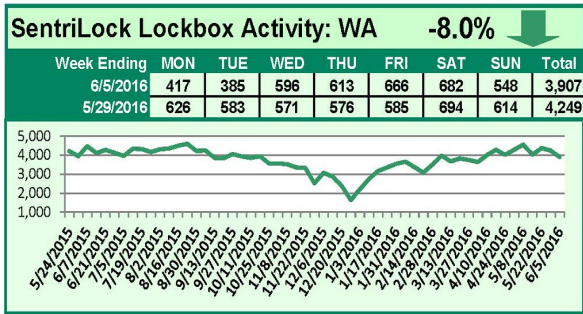

For a larger version of each chart, visit the RMLS™ photostream on Flickr.

SentriLock Lockbox Activity

June 13-19, 2016

This Week's Lockbox Activity

For the week of June 13-19, 2016, these charts show the number of times RMLS™ subscribers opened SentriLock lockboxes in Oregon and Washington. Activity decreased in both Oregon and Washington this week.

For a larger version of each chart, visit the RMLS™ photostream on Flickr.

SentriLock Lockbox Activity June 6-12, 2016

This Week's Lockbox Activity

For the week of June 6-12, 2016, these charts show the number of times RMLS™ subscribers opened SentriLock lockboxes in Oregon and Washington. Activity in Oregon and Washington increased this week.

For a larger version of each chart, visit the RMLS™ photostream on Flickr.

SentriLock Lockbox Activity May 30-June 5, 2016

This Week's Lockbox Activity

For the week of May 30-June 5, 2016, these charts show the number of times RMLS™ subscribers opened SentriLock lockboxes in Oregon and Washington. This week, activity decreased again in both Oregon and Washington.

For a larger version of each chart, visit the RMLS™ photostream on Flickr.

SentriLock Lockbox Activity May 23-29, 2016

This Week's Lockbox Activity

For the week of May 23-29, 2016, these charts show the number of times RMLS™ subscribers opened SentriLock lockboxes in Oregon and Washington. Activity decreased in both Oregon and Washington this week.