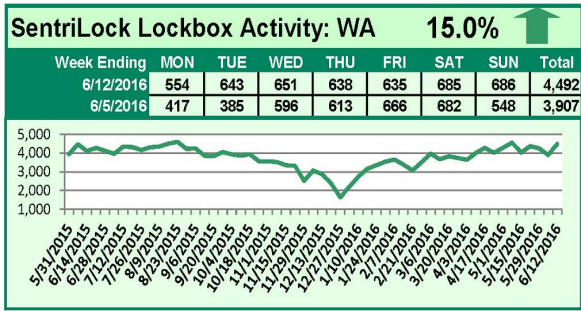

SentriLock Lockbox Activity June 20-26, 2016

This Week's Lockbox Activity

For the week of June 20-26, 2016, these charts show the number of times RMLS™ subscribers opened SentriLock lockboxes in Oregon and Washington. Activity rose in both Oregon and Washington this week.

For a larger version of each chart, visit the RMLS™ photostream on Flickr.

SentriLock Lockbox Activity

June 13-19, 2016

This Week's Lockbox Activity

For the week of June 13-19, 2016, these charts show the number of times RMLS™ subscribers opened SentriLock lockboxes in Oregon and Washington. Activity decreased in both Oregon and Washington this week.

For a larger version of each chart, visit the RMLS™ photostream on Flickr.

SentriLock Lockbox Activity June 6-12, 2016

This Week's Lockbox Activity

For the week of June 6-12, 2016, these charts show the number of times RMLS™ subscribers opened SentriLock lockboxes in Oregon and Washington. Activity in Oregon and Washington increased this week.

For a larger version of each chart, visit the RMLS™ photostream on Flickr.

SentriLock Lockbox Activity May 30-June 5, 2016

This Week's Lockbox Activity

For the week of May 30-June 5, 2016, these charts show the number of times RMLS™ subscribers opened SentriLock lockboxes in Oregon and Washington. This week, activity decreased again in both Oregon and Washington.