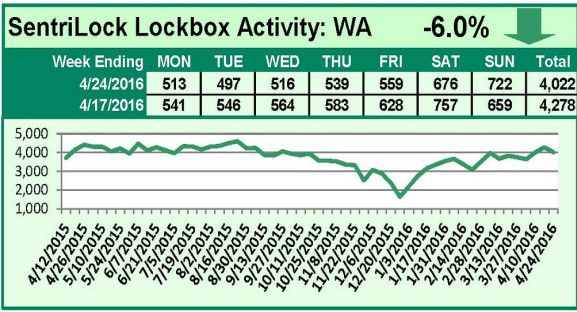

For a larger version of each chart, visit the RMLS™ photostream on Flickr.

SentriLock Lockbox Activity May 9-15, 2016

This Week's Lockbox Activity

For the week of May 9-15, 2016, these charts show the number of times RMLS™ subscribers opened SentriLock lockboxes in Oregon and Washington. Activity decreased in both Oregon and Washington this week.

For a larger version of each chart, visit the RMLS™ photostream on Flickr.

SentriLock Lockbox Activity May 2-8, 2016

This Week's Lockbox Activity

For the week of May 2-8, 2016, these charts show the number of times RMLS™ subscribers opened SentriLock lockboxes in Oregon and Washington. Activity increased in both Oregon and Washington this week.

For a larger version of each chart, visit the RMLS™ photostream on Flickr.

SentriLock Lockbox Activity April 25-May 1, 2016

This Week's Lockbox Activity

For the week of April 25-May 1, 2016, these charts show the number of times RMLS™ subscribers opened SentriLock lockboxes in Oregon and Washington. Activity increased in Washington but decreased in Oregon this week.

For a larger version of each chart, visit the RMLS™ photostream on Flickr.

SentriLock Lockbox Activity April 18-24, 2016

This Week's Lockbox Activity

For the week of April 18-24, 2016, these charts show the number of times RMLS™ subscribers opened SentriLock lockboxes in Oregon and Washington. Activity decreased in both Oregon and Washington this week.