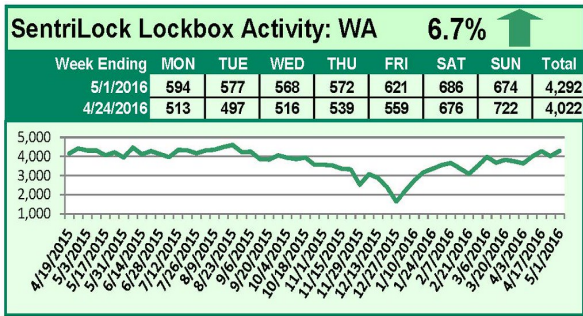

For a larger version of each chart, visit the RMLS™ photostream on Flickr.

SentriLock Lockbox Activity May 16-22, 2016

This Week's Lockbox Activity

For the week of May 16-22, 2016, these charts show the number of times RMLS™ subscribers opened SentriLock lockboxes in Oregon and Washington. Activity increased in both Oregon and Washington this week.

For a larger version of each chart, visit the RMLS™ photostream on Flickr.

SentriLock Lockbox Activity May 9-15, 2016

This Week's Lockbox Activity

For the week of May 9-15, 2016, these charts show the number of times RMLS™ subscribers opened SentriLock lockboxes in Oregon and Washington. Activity decreased in both Oregon and Washington this week.

For a larger version of each chart, visit the RMLS™ photostream on Flickr.

SentriLock Lockbox Activity May 2-8, 2016

This Week's Lockbox Activity

For the week of May 2-8, 2016, these charts show the number of times RMLS™ subscribers opened SentriLock lockboxes in Oregon and Washington. Activity increased in both Oregon and Washington this week.

For a larger version of each chart, visit the RMLS™ photostream on Flickr.

SentriLock Lockbox Activity April 25-May 1, 2016

This Week's Lockbox Activity

For the week of April 25-May 1, 2016, these charts show the number of times RMLS™ subscribers opened SentriLock lockboxes in Oregon and Washington. Activity increased in Washington but decreased in Oregon this week.