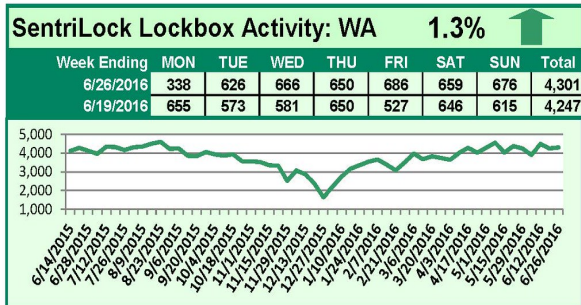

SentriLock Lockbox Activity June 20-26, 2016

This Week's Lockbox Activity

For the week of June 20-26, 2016, these charts show the number of times RMLS™ subscribers opened SentriLock lockboxes in Oregon and Washington. Activity rose in both Oregon and Washington this week.

For a larger version of each chart, visit the RMLS™ photostream on Flickr.

SentriLock Lockbox Activity

June 13-19, 2016

This Week's Lockbox Activity

For the week of June 13-19, 2016, these charts show the number of times RMLS™ subscribers opened SentriLock lockboxes in Oregon and Washington. Activity decreased in both Oregon and Washington this week.

For a larger version of each chart, visit the RMLS™ photostream on Flickr.

SentriLock Lockbox Activity June 6-12, 2016

This Week's Lockbox Activity

For the week of June 6-12, 2016, these charts show the number of times RMLS™ subscribers opened SentriLock lockboxes in Oregon and Washington. Activity in Oregon and Washington increased this week.

For a larger version of each chart, visit the RMLS™ photostream on Flickr.

SentriLock Lockbox Activity May 30-June 5, 2016

This Week's Lockbox Activity

For the week of May 30-June 5, 2016, these charts show the number of times RMLS™ subscribers opened SentriLock lockboxes in Oregon and Washington. This week, activity decreased again in both Oregon and Washington.