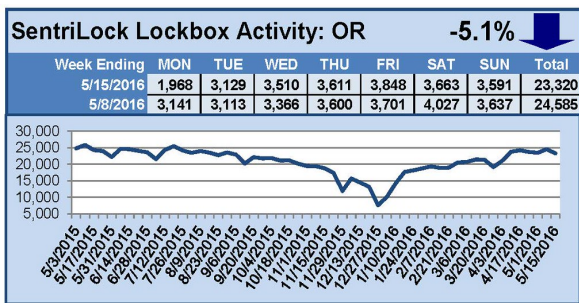

For a larger version of each chart, visit the RMLS™ photostream on Flickr.

SentriLock Lockbox Activity May 30-June 5, 2016

This Week's Lockbox Activity

For the week of May 30-June 5, 2016, these charts show the number of times RMLS™ subscribers opened SentriLock lockboxes in Oregon and Washington. This week, activity decreased again in both Oregon and Washington.

For a larger version of each chart, visit the RMLS™ photostream on Flickr.

SentriLock Lockbox Activity May 23-29, 2016

This Week's Lockbox Activity

For the week of May 23-29, 2016, these charts show the number of times RMLS™ subscribers opened SentriLock lockboxes in Oregon and Washington. Activity decreased in both Oregon and Washington this week.

For a larger version of each chart, visit the RMLS™ photostream on Flickr.

SentriLock Lockbox Activity May 16-22, 2016

This Week's Lockbox Activity

For the week of May 16-22, 2016, these charts show the number of times RMLS™ subscribers opened SentriLock lockboxes in Oregon and Washington. Activity increased in both Oregon and Washington this week.

For a larger version of each chart, visit the RMLS™ photostream on Flickr.

SentriLock Lockbox Activity May 9-15, 2016

This Week's Lockbox Activity

For the week of May 9-15, 2016, these charts show the number of times RMLS™ subscribers opened SentriLock lockboxes in Oregon and Washington. Activity decreased in both Oregon and Washington this week.