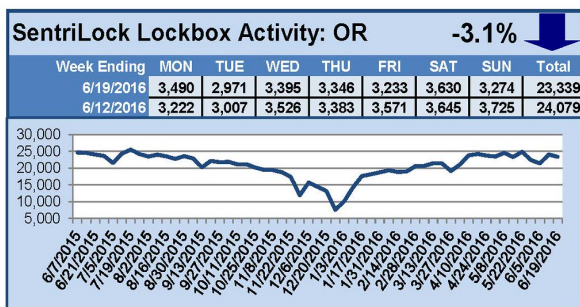

SentriLock Lockbox Activity June 20-26, 2016

This Week's Lockbox Activity

For the week of June 20-26, 2016, these charts show the number of times RMLS™ subscribers opened SentriLock lockboxes in Oregon and Washington. Activity rose in both Oregon and Washington this week.

For a larger version of each chart, visit the RMLS™ photostream on Flickr.

SentriLock Lockbox Activity

June 13-19, 2016

This Week's Lockbox Activity

For the week of June 13-19, 2016, these charts show the number of times RMLS™ subscribers opened SentriLock lockboxes in Oregon and Washington. Activity decreased in both Oregon and Washington this week.

For a larger version of each chart, visit the RMLS™ photostream on Flickr.

SentriLock Lockbox Activity June 6-12, 2016

This Week's Lockbox Activity

For the week of June 6-12, 2016, these charts show the number of times RMLS™ subscribers opened SentriLock lockboxes in Oregon and Washington. Activity in Oregon and Washington increased this week.