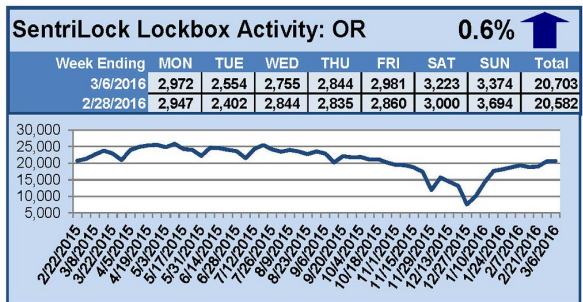

This Week's Lockbox Activity

For the week of February 29-March 6, 2016, these charts show the number of times RMLS™ subscribers opened SentriLock lockboxes in Oregon and Washington. Activity increased in both Oregon and Washington this week.

For a larger version of each chart, visit the RMLS™ photostream on Flickr.

SentriLock Lockbox Activity February 22-28, 2016