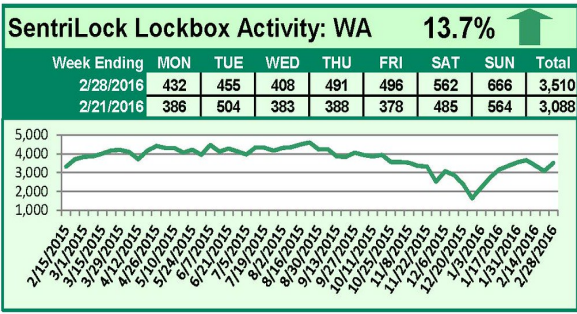

This Week's Lockbox Activity

For the week of February 22-28, 2016, these charts show the number of times RMLS™ subscribers opened SentriLock lockboxes in Oregon and Washington. Activity increased in both Oregon and Washington this week.

For a larger version of each chart, visit the RMLS™ photostream on Flickr.

SentriLock Lockbox Activity February 15-21, 2016