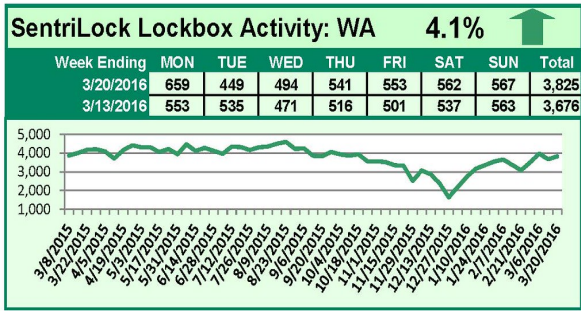

This Week's Lockbox Activity

For the week of March 14-20, 2016, these charts show the number of times RMLS™ subscribers opened SentriLock lockboxes in Oregon and Washington. Activity increased in Washington and decreased slightly in Oregon this week.

For a larger version of each chart, visit the RMLS™ photostream on Flickr.

SentriLock Lockbox Activity March 7-13, 2016