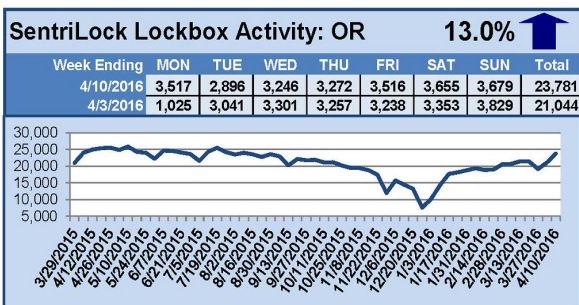

April 4-10, 2016

This Week's Lockbox Activity

For the week of April 4-10, 2016, these charts show the number of times RMLS™ subscribers opened SentriLock lockboxes in Oregon and Washington. Activity rose in both Oregon and Washington this week.

For a larger version of each chart, visit the RMLS™ photostream on Flickr.

SentriLock Lockbox Activity

March 28-April 3, 2016