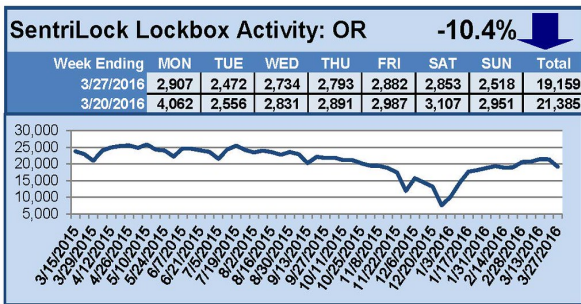

This Week's Lockbox Activity

For the week of March 21-27, 2016, these charts show the number of times RMLS™ subscribers opened SentriLock lockboxes in Oregon and Washington. Activity decreased in both Oregon and Washington this week.

For a larger version of each chart, visit the RMLS™ photostream on Flickr.

SentriLock Lockbox Activity March 14-20, 2016