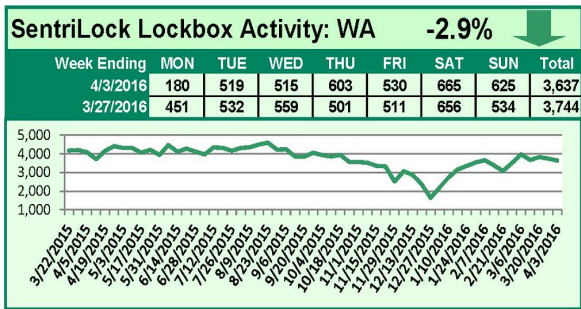

This Week's Lockbox Activity

For the week of March 28-April 3, 2016, these charts show the number of times RMLS™ subscribers opened SentriLock lockboxes in Oregon and Washington. Activity rose in Oregon and decreased in Washington this week.

For a larger version of each chart, visit the RMLS™ photostream on Flickr.

SentriLock Lockbox Activity March 21-27, 2016