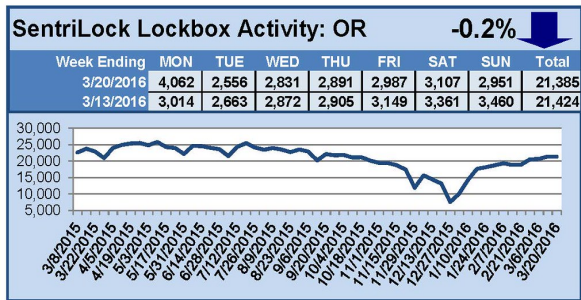

This Week's Lockbox Activity

For the week of March 14-20, 2016, these charts show the number of times RMLS™ subscribers opened SentriLock lockboxes in Oregon and Washington. Activity increased in Washington and decreased slightly in Oregon this week.

For a larger version of each chart, visit the RMLS™ photostream on Flickr.

SentriLock Lockbox Activity March 7-13, 2016