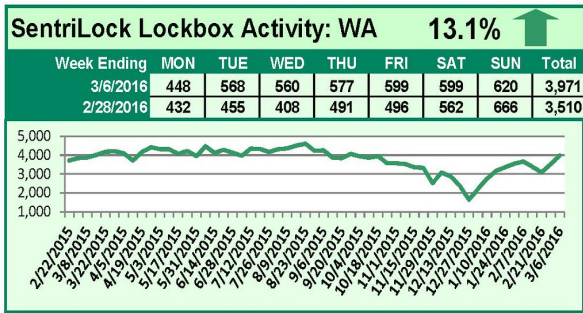

## This Week's Lockbox Activity

For the week of March 14-20, 2016, these charts show the number of times RMLS™ subscribers opened SentriLock lockboxes in Oregon and Washington. Activity increased in Washington and decreased slightly in Oregon this week.

# SentriLock Lockbox Activity March 7-13, 2016

## This Week's Lockbox Activity

For the week of March 7-13, 2016, these charts show the number of times RMLS™ subscribers opened SentriLock lockboxes in Oregon and Washington. Activity increased in Oregon and decreased in Washington this week.

# SentriLock Lockbox Activity February 29-March 6, 2016