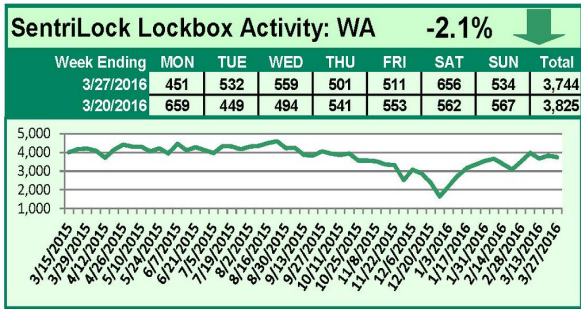

This Week's Lockbox Activity

For the week of March 21-27, 2016, these charts show the number of times RMLS™ subscribers opened SentriLock lockboxes in Oregon and Washington. Activity decreased in both Oregon and Washington this week.

For a larger version of each chart, visit the RMLS™ photostream on Flickr.

SentriLock Lockbox Activity March 14-20, 2016