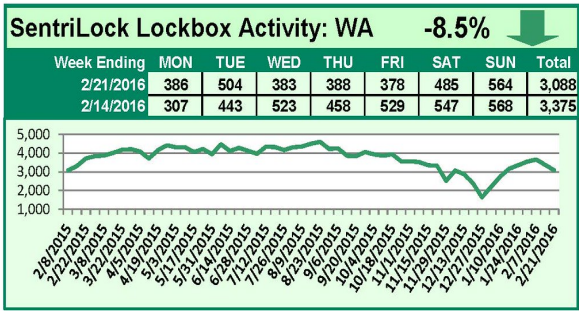

This Week's Lockbox Activity

For the week of February 15-21, 2016, these charts show the number of times RMLS™ subscribers opened SentriLock lockboxes in Oregon and Washington. Activity in Washington decreased while activity in Oregon increased slightly this week.

For a larger version of each chart, visit the RMLS™ photostream on Flickr.

SentriLock Lockbox Activity February 8-14, 2016