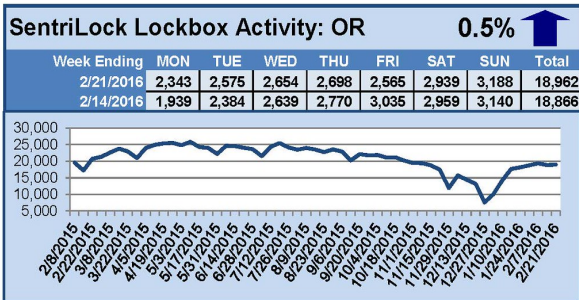

This Week's Lockbox Activity

For the week of February 15-21, 2016, these charts show the number of times RMLS™ subscribers opened SentriLock lockboxes in Oregon and Washington. Activity in Washington decreased while activity in Oregon increased slightly this week.

For a larger version of each chart, visit the RMLS™ photostream on Flickr.

SentriLock Lockbox Activity February 8-14, 2016