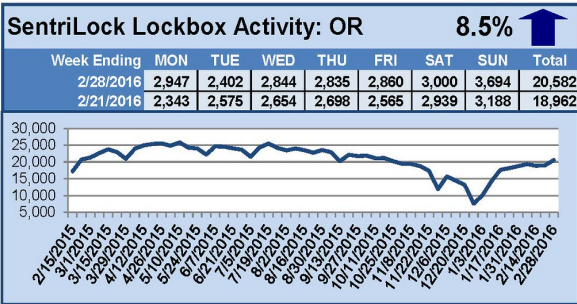

This Week's Lockbox Activity

For the week of February 22-28, 2016, these charts show the number of times RMLS™ subscribers opened SentriLock lockboxes in Oregon and Washington. Activity increased in both Oregon and Washington this week.

For a larger version of each chart, visit the RMLS™ photostream on Flickr.

SentriLock Lockbox Activity February 15-21, 2016