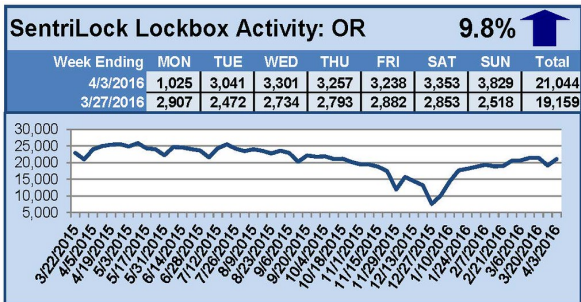

This Week's Lockbox Activity

For the week of March 28-April 3, 2016, these charts show the number of times RMLS™ subscribers opened SentriLock lockboxes in Oregon and Washington. Activity rose in Oregon and decreased in Washington this week.

For a larger version of each chart, visit the RMLS™ photostream on Flickr.

SentriLock Lockbox Activity March 21-27, 2016