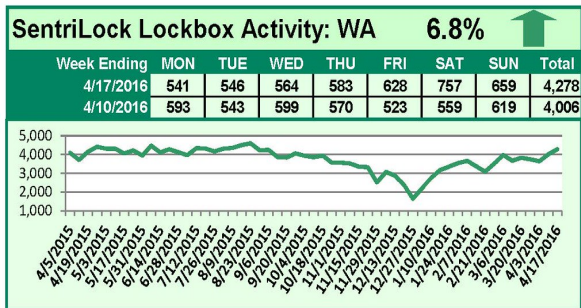

# SentriLock Lockbox Activity April 11-17, 2016

## This Week's Lockbox Activity

For the week of April 11-17, 2016, these charts show the number of times RMLS™ subscribers opened SentriLock lockboxes in Oregon and Washington. Activity rose in both Oregon and Washington this week.