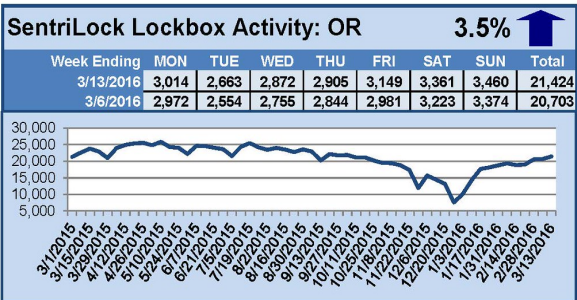

This Week's Lockbox Activity

For the week of March 7-13, 2016, these charts show the number of times RMLS™ subscribers opened SentriLock lockboxes in Oregon and Washington. Activity increased in Oregon and decreased in Washington this week.

For a larger version of each chart, visit the RMLS™ photostream on Flickr.

SentriLock Lockbox Activity February 29-March 6, 2016