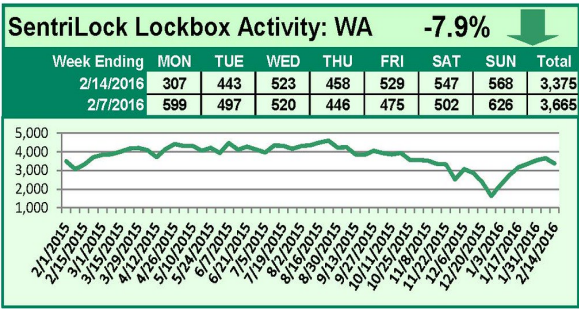

This Week's Lockbox Activity

For the week of February 8-14, 2016, these charts show the number of times RMLS™ subscribers opened SentriLock lockboxes in Oregon and Washington. Activity in Oregon and Washington continued to decrease this week.

For a larger version of each chart, visit the RMLS™ photostream on Flickr.