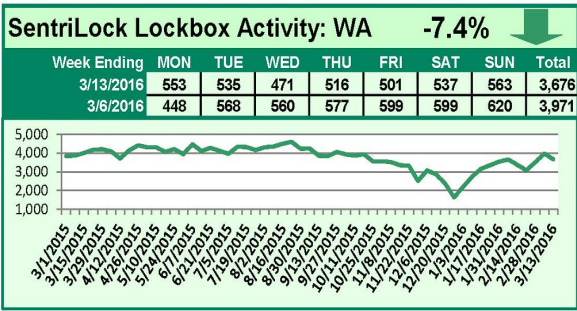

This Week's Lockbox Activity

For the week of March 7-13, 2016, these charts show the number of times RMLS™ subscribers opened SentriLock lockboxes in Oregon and Washington. Activity increased in Oregon and decreased in Washington this week.

For a larger version of each chart, visit the RMLS™ photostream on Flickr.

SentriLock Lockbox Activity February 29-March 6, 2016