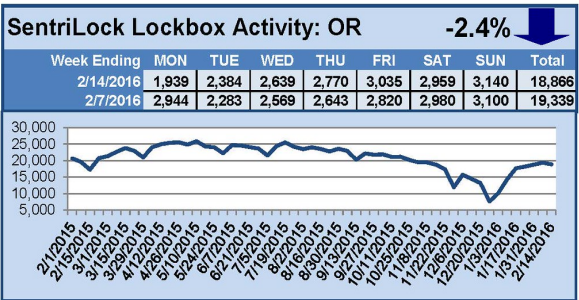

This Week's Lockbox Activity

For the week of February 8-14, 2016, these charts show the number of times RMLS™ subscribers opened SentriLock lockboxes in Oregon and Washington. Activity in Oregon and Washington continued to decrease this week.

For a larger version of each chart, visit the RMLS™ photostream on Flickr.