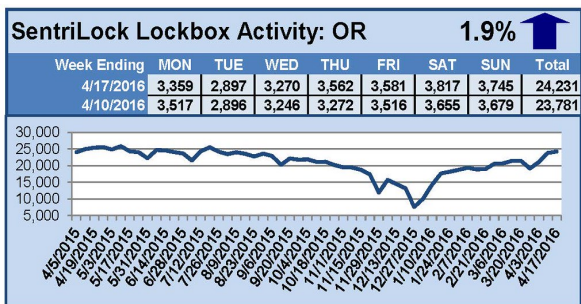

# SentriLock Lockbox Activity April 11-17, 2016

## This Week's Lockbox Activity

For the week of April 11-17, 2016, these charts show the number of times RMLS™ subscribers opened SentriLock lockboxes in Oregon and Washington. Activity rose in both Oregon and Washington this week.