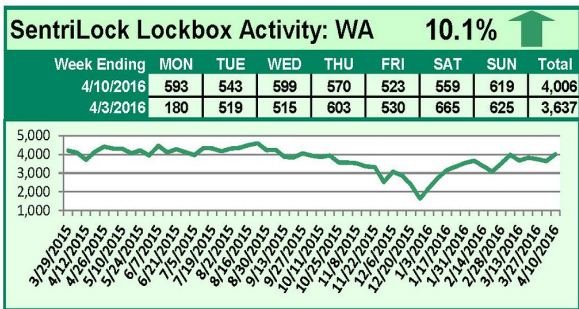

April 4-10, 2016

This Week's Lockbox Activity

For the week of April 4-10, 2016, these charts show the number of times RMLS™ subscribers opened SentriLock lockboxes in Oregon and Washington. Activity rose in both Oregon and Washington this week.

For a larger version of each chart, visit the RMLS™ photostream on Flickr.

SentriLock Lockbox Activity

March 28-April 3, 2016