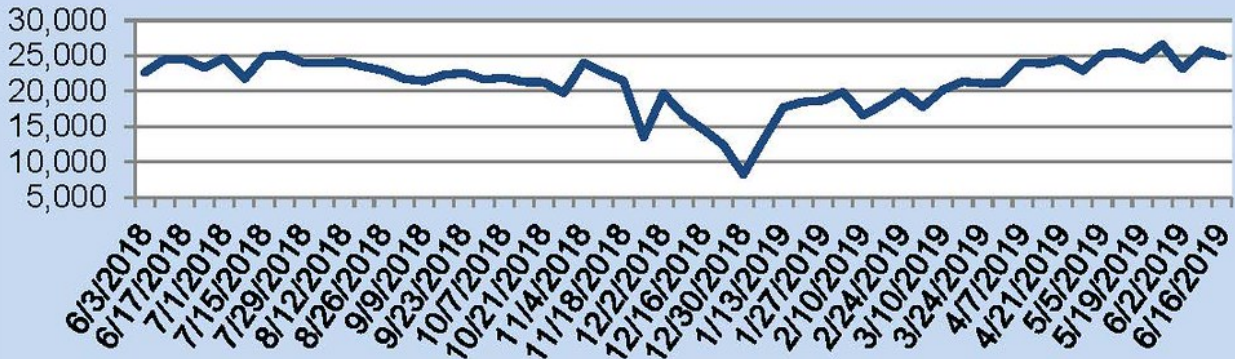

SentriLock Lockbox Activity: OR

-1.4%

Week Ending	MON	TUE	WED	THU	FRI	SAT	SUN	Total
6/23/2019	2,327	3,390	3,738	3,485	3,747	3,674	4,231	24,592
6/16/2019	3,865	3,072	3,416	3,350	3,448	3,602	4,184	24,937

This Week's Lockbox Activity

For the week of June 17-23, 2019, these charts show the number of times RMLS™ subscribers opened SentriLock lockboxes in Oregon and Washington. Activity rose in Washington this week, as activity in Oregon decreased.

For a larger version of each chart, visit the RMLS™ photostream on Flickr.

SentriLock Lockbox Activity June 10-16, 2019

SentriLock Lockbox Activity: OR

-3.2%

Week Ending	MON	TUE	WED	THU	FRI	SAT	SUN	Total
6/16/2019	3,865	3,072	3,416	3,350	3,448	3,602	4,184	24,937
6/9/2019	3,944	3,328	3,507	3,584	3,550	3,597	4,241	25,751

This Week's Lockbox Activity

For the week of June 10-16, 2019, these charts show the number of times RMLS™ subscribers opened SentriLock lockboxes in Oregon and Washington. Activity in both states cooled this week.