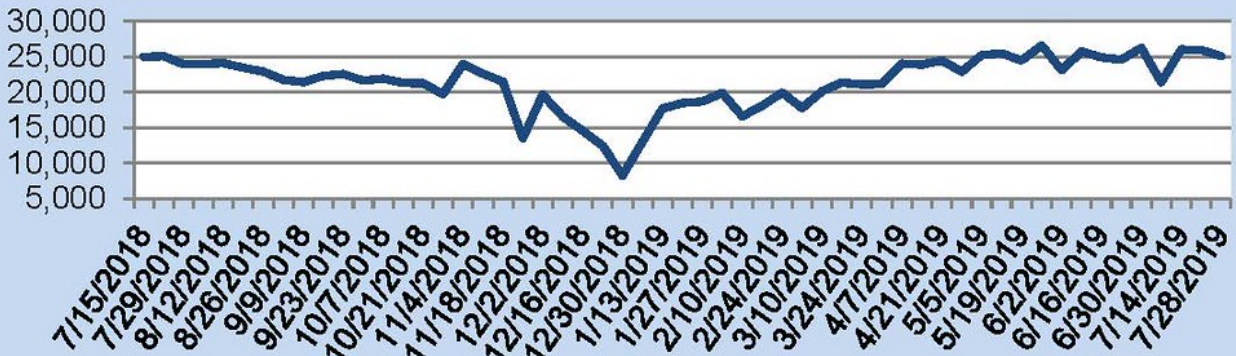

This Week's Lockbox Activity

For the week of July 29-August 4, 2019, these charts show the number of times RMLS™ subscribers opened SentriLock lockboxes in Oregon and Washington. Activity increased in both Oregon and Washington this week.

For a larger version of each chart, visit the RMLS™ photostream on Flickr.

SentriLock Lockbox Activity July 22-28, 2019

SentriLock Lockbox Activity: WA

-5.9%

Week Ending	MON	TUE	WED	THU	FRI	SAT	SUN	Total
7/28/2019	601	614	557	663	604	627	672	4,338
7/21/2019	755	707	605	587	628	624	704	4,610

SentriLock Lockbox Activity: OR

-3.3%

Week Ending	MON	TUE	WED	THU	FRI	SAT	SUN	Total
7/28/2019	3,822	3,215	3,634	3,497	3,586	3,502	3,873	25,129
7/21/2019	4,127	3,323	3,727	3,518	3,596	3,735	3,971	25,997

This Week's Lockbox Activity

For the week of July 22-28, 2019, these charts show the number of times RMLS™ subscribers opened SentriLock lockboxes in Oregon and Washington. Activity decreased in both Oregon and Washington this week.