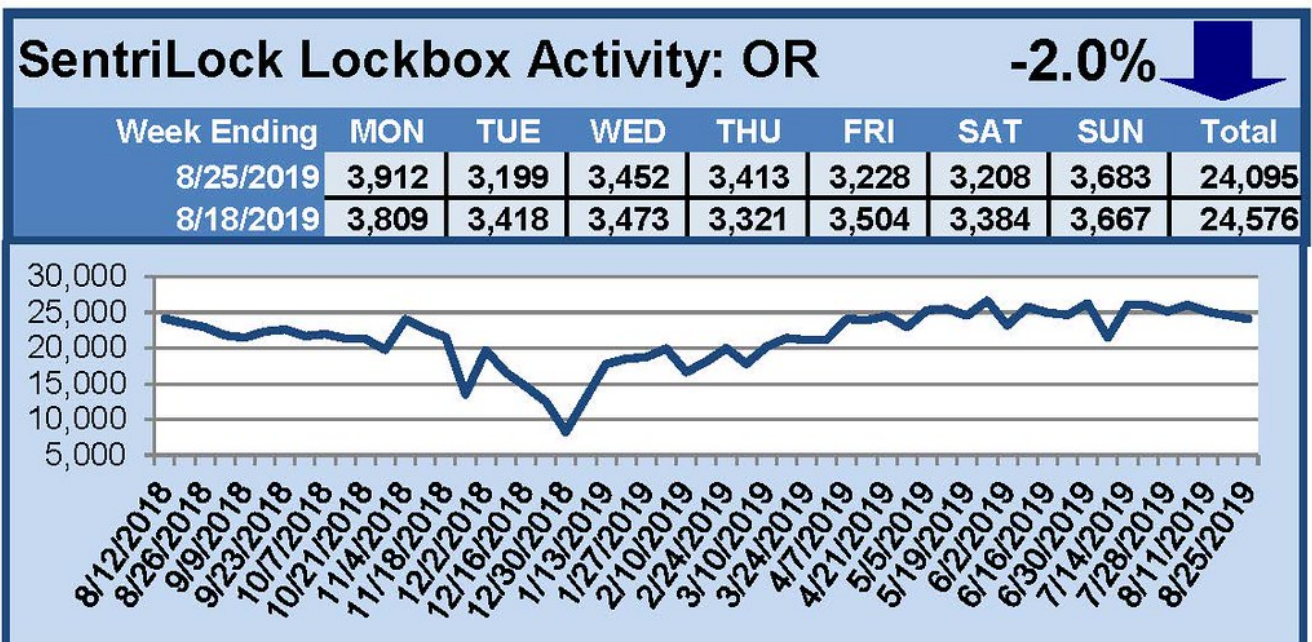

SentriLock Lockbox Activity August 19-25, 2019

This Week's Lockbox Activity

For the week of August 19-25, 2019, these charts show the number of times RMLS™ subscribers opened SentiLock lockboxes in Oregon and Washington. Activity decreased in both Washington and Oregon this week.

For a larger version of each chart, visit the RMLS™ photostream on Flickr.

SentiLock Lockbox Activity August 12-18, 2019

SentriLock Lockbox Activity: OR

-1.9%

Week Ending	MON	TUE	WED	THU	FRI	SAT	SUN	Total
8/18/2019	3,809	3,418	3,473	3,321	3,504	3,384	3,667	24,576
8/11/2019	3,731	3,454	3,589	3,350	3,691	3,466	3,762	25,043

This Week's Lockbox Activity

For the week of August 12-18, 2019, these charts show the number of times RMLS™ subscribers opened SentriLock lockboxes in Oregon and Washington. Activity decreased in both Washington and Oregon this week.