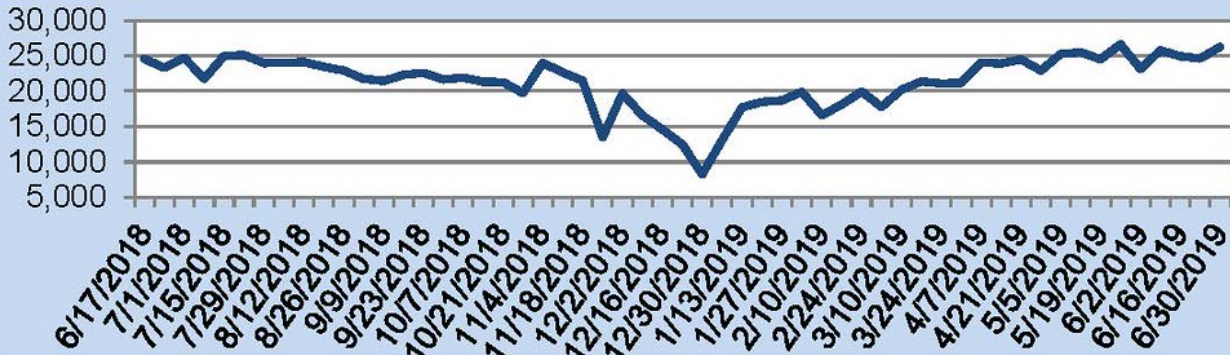

For the week of July 1-7, 2019, these charts show the number of times RMLS™ subscribers opened SentriLock lockboxes in Oregon and Washington. Activity in both Oregon and Washington decreased this week.

For a larger version of each chart, visit the RMLS™ photostream on Flickr.

SentriLock Lockbox Activity June 24-30, 2019

SentriLock Lockbox Activity: OR

6.7%

Week Ending	MON	TUE	WED	THU	FRI	SAT	SUN	Total
6/30/2019	3,992	3,495	3,686	3,621	3,647	3,919	3,881	26,241
6/23/2019	2,327	3,390	3,738	3,485	3,747	3,674	4,231	24,592

This Week's Lockbox Activity

For the week of June 24-30, 2019, these charts show the number of times RMLS™ subscribers opened SentriLock lockboxes in Oregon and Washington. Activity in both Oregon and Washington rose this week.