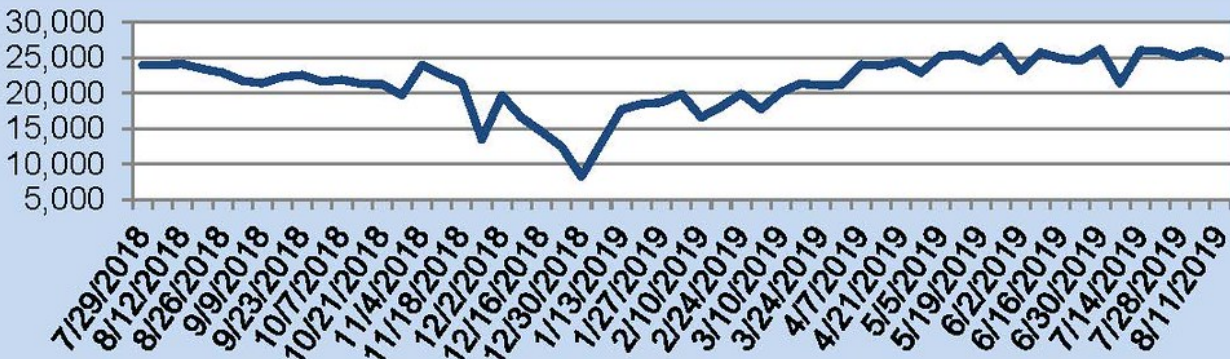

This Week's Lockbox Activity

For the week of August 12-18, 2019, these charts show the number of times RMLS™ subscribers opened SentriLock lockboxes in Oregon and Washington. Activity decreased in both Washington and Oregon this week.

For a larger version of each chart, visit the RMLS™ photostream on Flickr.

SentriLock Lockbox Activity August 5-11, 2019

SentriLock Lockbox Activity: WA

-2.7%

Week Ending	MON	TUE	WED	THU	FRI	SAT	SUN	Total
8/11/2019	675	559	632	601	628	643	725	4,463
8/4/2019	693	601	655	698	617	631	691	4,586

SentriLock Lockbox Activity: OR

-3.9%

Week Ending	MON	TUE	WED	THU	FRI	SAT	SUN	Total
8/11/2019	3,731	3,454	3,589	3,350	3,691	3,466	3,762	25,043
8/4/2019	4,057	3,317	3,673	3,750	3,791	3,561	3,898	26,047

This Week's Lockbox Activity

For the week of August 5-11, 2019, these charts show the number of times RMLS™ subscribers opened SentriLock lockboxes in Oregon and Washington. Activity decreased in both Washington and Oregon this week.