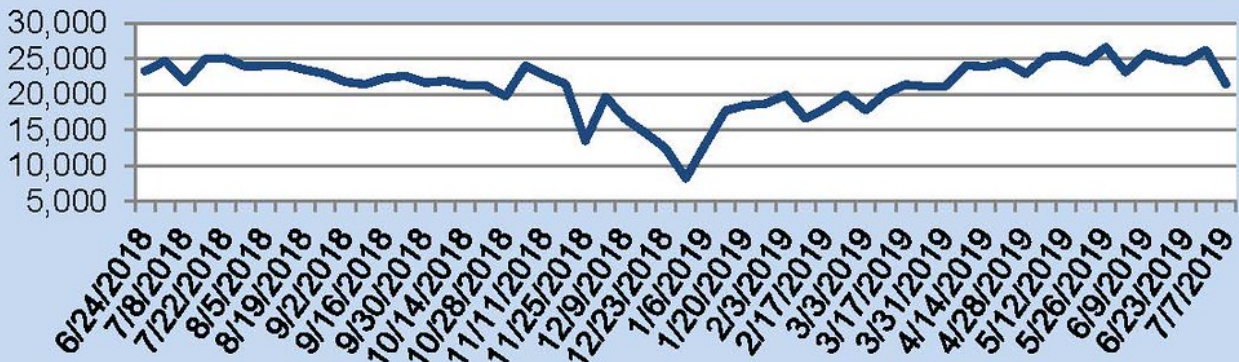

This Week's Lockbox Activity

For the week of July 15-21, 2019, these charts show the number of times RMLS™ subscribers opened SentriLock lockboxes in Oregon and Washington. Activity decreased in both Oregon and Washington this week.

For a larger version of each chart, visit the RMLS™ photostream on Flickr.

SentriLock Lockbox Activity July 1-7, 2019

SentriLock Lockbox Activity: WA

-16.2%

Week Ending	MON	TUE	WED	THU	FRI	SAT	SUN	Total
7/7/2019	588	568	643	548	187	629	660	3,823
6/30/2019	659	599	649	587	663	659	747	4,563

SentriLock Lockbox Activity: OR

-18.2%

Week Ending	MON	TUE	WED	THU	FRI	SAT	SUN	Total
7/7/2019	3,942	3,476	3,642	3,276	969	2,995	3,162	21,462
6/30/2019	3,992	3,495	3,686	3,621	3,647	3,919	3,881	26,241

This Week's Lockbox Activity

For the week of July 1-7, 2019, these charts show the number of times RMLS™ subscribers opened SentriLock lockboxes in Oregon and Washington. Activity in both Oregon and Washington decreased this week.