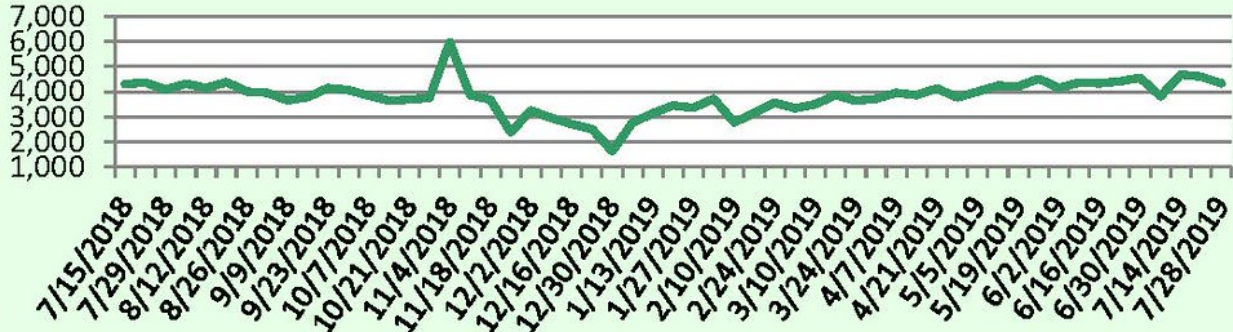

This Week's Lockbox Activity

For the week of July 29-August 4, 2019, these charts show the number of times RMLS™ subscribers opened SentriLock lockboxes in Oregon and Washington. Activity increased in both Oregon and Washington this week.

For a larger version of each chart, visit the RMLS™ photostream on Flickr.

SentriLock Lockbox Activity July 22-28, 2019

SentriLock Lockbox Activity: WA

-5.9%

Week Ending	MON	TUE	WED	THU	FRI	SAT	SUN	Total
7/28/2019	601	614	557	663	604	627	672	4,338
7/21/2019	755	707	605	587	628	624	704	4,610

SentriLock Lockbox Activity: OR

-3.3%

Week Ending	MON	TUE	WED	THU	FRI	SAT	SUN	Total
7/28/2019	3,822	3,215	3,634	3,497	3,586	3,502	3,873	25,129
7/21/2019	4,127	3,323	3,727	3,518	3,596	3,735	3,971	25,997

This Week's Lockbox Activity

For the week of July 22-28, 2019, these charts show the number of times RMLS™ subscribers opened SentriLock lockboxes in Oregon and Washington. Activity decreased in both Oregon and Washington this week.