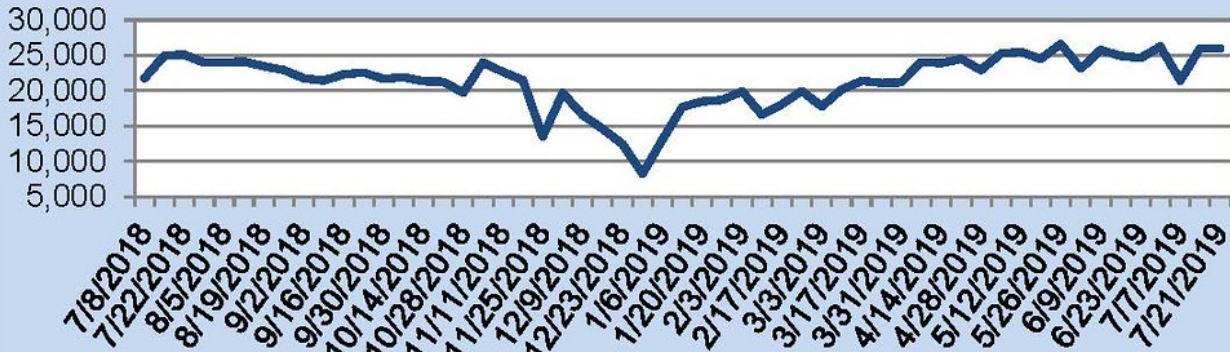

For the week of July 22-28, 2019, these charts show the number of times RMLS™ subscribers opened SentriLock lockboxes in Oregon and Washington. Activity decreased in both Oregon and Washington this week.

For a larger version of each chart, visit the RMLS™ photostream on Flickr.

SentriLock Lockbox Activity July 15-21, 2019

SentriLock Lockbox Activity: OR

-0.3%

Week Ending	MON	TUE	WED	THU	FRI	SAT	SUN	Total
7/21/2019	4,127	3,323	3,727	3,518	3,596	3,735	3,971	25,997
7/14/2019	3,346	3,267	3,788	3,810	3,860	3,681	4,314	26,066

This Week's Lockbox Activity

For the week of July 15-21, 2019, these charts show the number of times RMLS™ subscribers opened SentriLock lockboxes in Oregon and Washington. Activity decreased in both Oregon and Washington this week.