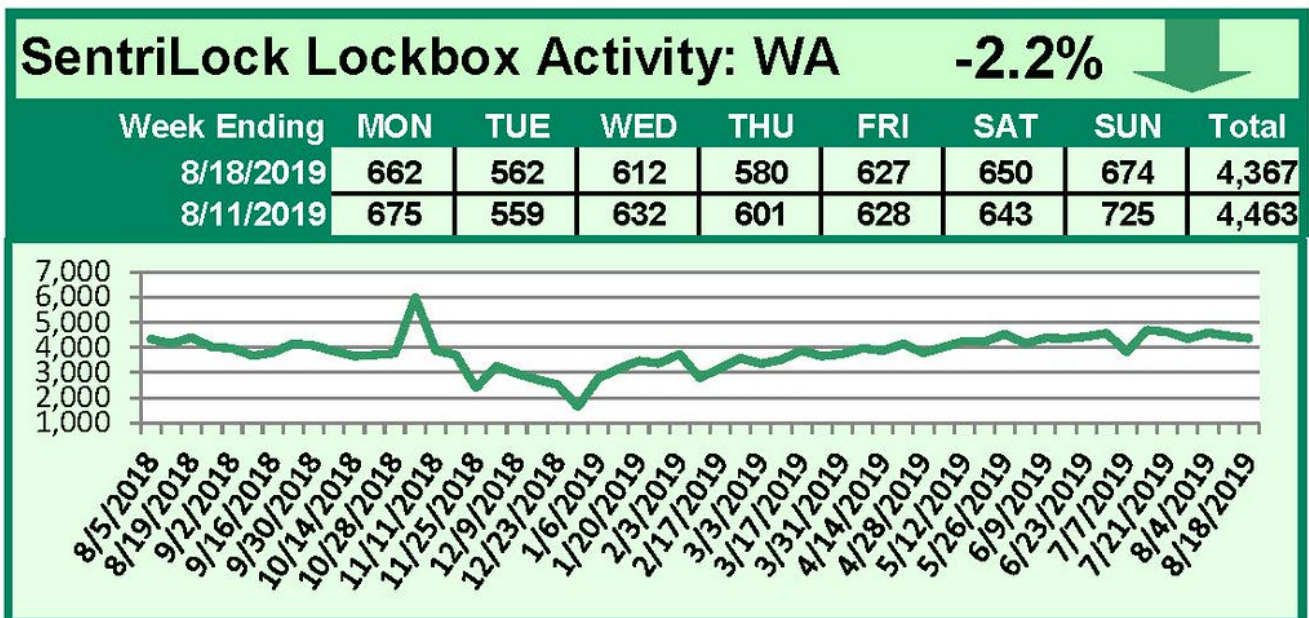

SentriLock Lockbox Activity August 19-25, 2019

This Week's Lockbox Activity

For the week of August 19-25, 2019, these charts show the number of times RMLS™ subscribers opened SentiLock lockboxes in Oregon and Washington. Activity decreased in both Washington and Oregon this week.

For a larger version of each chart, visit the RMLS™ photostream on Flickr.

SentiLock Lockbox Activity August 12-18, 2019

SentriLock Lockbox Activity: OR

-1.9%

Week Ending	MON	TUE	WED	THU	FRI	SAT	SUN	Total
8/18/2019	3,809	3,418	3,473	3,321	3,504	3,384	3,667	24,576
8/11/2019	3,731	3,454	3,589	3,350	3,691	3,466	3,762	25,043

This Week's Lockbox Activity

For the week of August 12-18, 2019, these charts show the number of times RMLS™ subscribers opened SentriLock lockboxes in Oregon and Washington. Activity decreased in both Washington and Oregon this week.