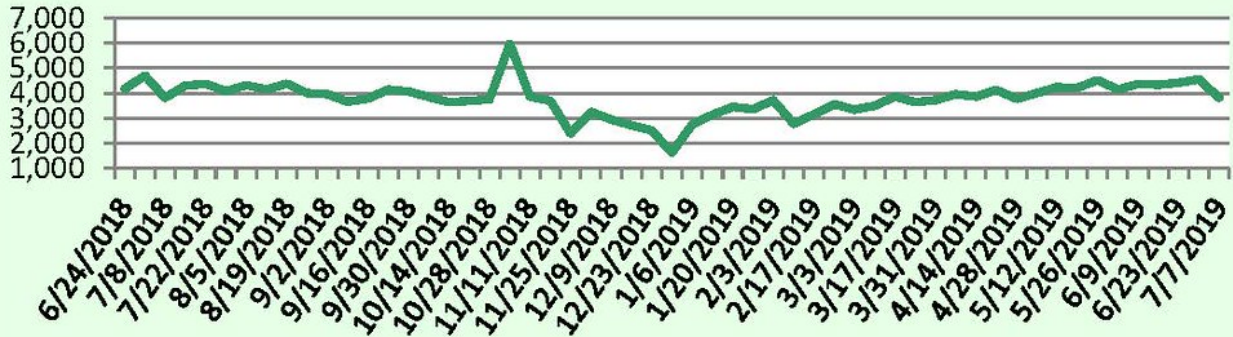

This Week's Lockbox Activity

For the week of July 15-21, 2019, these charts show the number of times RMLS™ subscribers opened SentriLock lockboxes in Oregon and Washington. Activity decreased in both Oregon and Washington this week.

For a larger version of each chart, visit the RMLS™ photostream on Flickr.

SentriLock Lockbox Activity July 1-7, 2019

SentriLock Lockbox Activity: WA

-16.2%

Week Ending	MON	TUE	WED	THU	FRI	SAT	SUN	Total
7/7/2019	588	568	643	548	187	629	660	3,823
6/30/2019	659	599	649	587	663	659	747	4,563

SentriLock Lockbox Activity: OR

-18.2%

Week Ending	MON	TUE	WED	THU	FRI	SAT	SUN	Total
7/7/2019	3,942	3,476	3,642	3,276	969	2,995	3,162	21,462
6/30/2019	3,992	3,495	3,686	3,621	3,647	3,919	3,881	26,241

This Week's Lockbox Activity

For the week of July 1-7, 2019, these charts show the number of times RMLS™ subscribers opened SentriLock lockboxes in Oregon and Washington. Activity in both Oregon and Washington decreased this week.