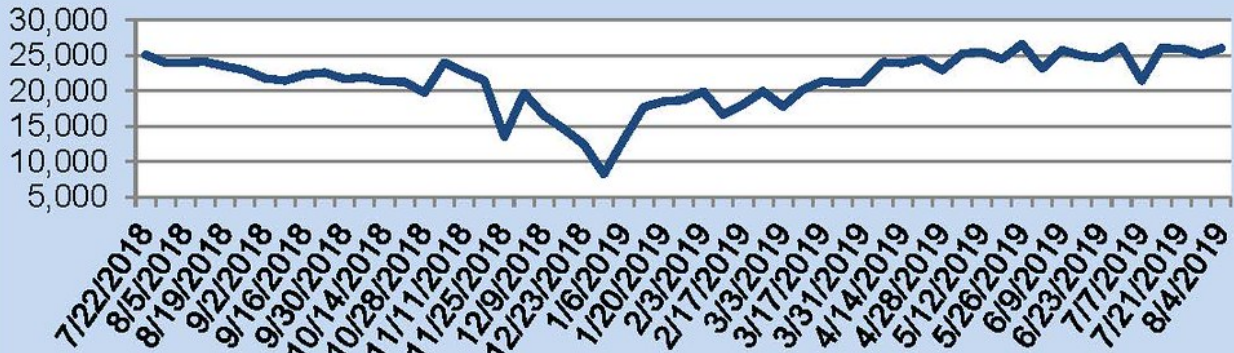

For the week of August 5-11, 2019, these charts show the number of times RMLS™ subscribers opened SentriLock lockboxes in Oregon and Washington. Activity decreased in both Washington and Oregon this week.

For a larger version of each chart, visit the RMLS™ photostream on Flickr.

SentriLock Lockbox Activity July 29-August 4, 2019

SentriLock Lockbox Activity: OR

3.7%

Week Ending	MON	TUE	WED	THU	FRI	SAT	SUN	Total
8/4/2019	4,057	3,317	3,673	3,750	3,791	3,561	3,898	26,047
7/28/2019	3,822	3,215	3,634	3,497	3,586	3,502	3,873	25,129

This Week's Lockbox Activity

For the week of July 29-August 4, 2019, these charts show the number of times RMLS™ subscribers opened SentriLock lockboxes in Oregon and Washington. Activity increased in both Oregon and Washington this week.