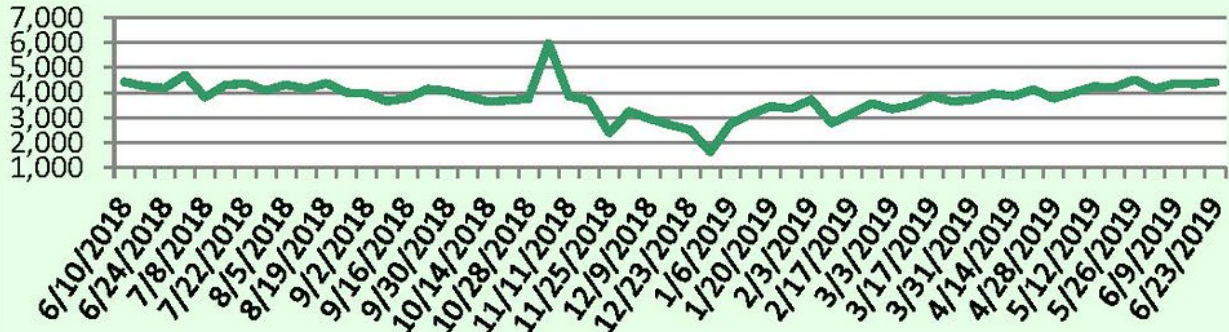

For a larger version of each chart, visit the RMLS™ photostream on Flickr.

SentriLock Lockbox Activity June 24-30, 2019

SentriLock Lockbox Activity: OR

6.7%

Week Ending	MON	TUE	WED	THU	FRI	SAT	SUN	Total
6/30/2019	3,992	3,495	3,686	3,621	3,647	3,919	3,881	26,241
6/23/2019	2,327	3,390	3,738	3,485	3,747	3,674	4,231	24,592

This Week's Lockbox Activity

For the week of June 24-30, 2019, these charts show the number of times RMLS™ subscribers opened SentriLock lockboxes in Oregon and Washington. Activity in both Oregon and Washington rose this week.

For a larger version of each chart, visit the RMLS™ photostream on Flickr.

SentriLock Lockbox Activity June 17-23, 2019

SentriLock Lockbox Activity: WA

1.5%

Week Ending	MON	TUE	WED	THU	FRI	SAT	SUN	Total
6/23/2019	379	627	644	667	690	640	770	4,417
6/16/2019	662	574	530	544	662	612	767	4,351

SentriLock Lockbox Activity: OR

-1.4%

Week Ending	MON	TUE	WED	THU	FRI	SAT	SUN	Total
6/23/2019	2,327	3,390	3,738	3,485	3,747	3,674	4,231	24,592
6/16/2019	3,865	3,072	3,416	3,350	3,448	3,602	4,184	24,937

This Week's Lockbox Activity