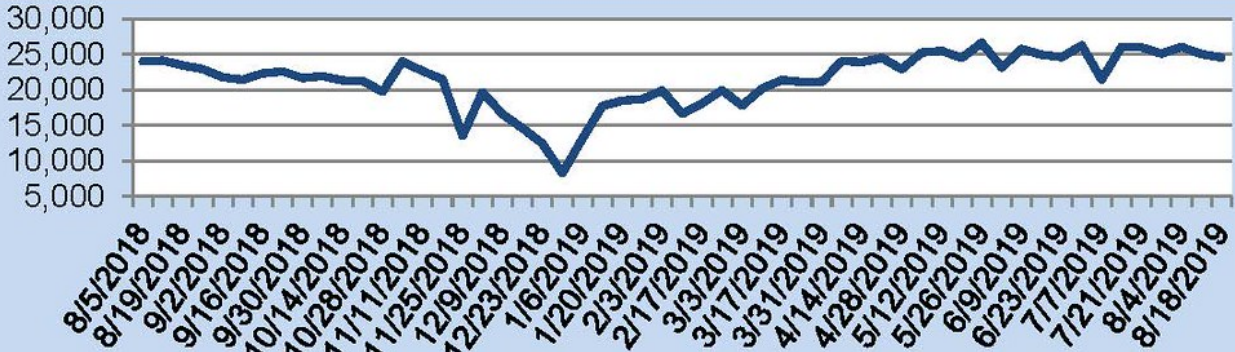

SentriLock Lockbox Activity August 19-25, 2019

This Week's Lockbox Activity

For the week of August 19-25, 2019, these charts show the number of times RMLS™ subscribers opened SentiLock lockboxes in Oregon and Washington. Activity decreased in both Washington and Oregon this week.

For a larger version of each chart, visit the RMLS™ photostream on Flickr.

SentiLock Lockbox Activity August 12-18, 2019

SentriLock Lockbox Activity: OR

-1.9%

Week Ending	MON	TUE	WED	THU	FRI	SAT	SUN	Total
8/18/2019	3,809	3,418	3,473	3,321	3,504	3,384	3,667	24,576
8/11/2019	3,731	3,454	3,589	3,350	3,691	3,466	3,762	25,043

This Week's Lockbox Activity

For the week of August 12-18, 2019, these charts show the number of times RMLS™ subscribers opened SentriLock lockboxes in Oregon and Washington. Activity decreased in both Washington and Oregon this week.

For a larger version of each chart, visit the RMLS™ photostream on Flickr.

SentriLock Lockbox Activity August 5-11, 2019

SentriLock Lockbox Activity: WA

-2.7%

Week Ending	MON	TUE	WED	THU	FRI	SAT	SUN	Total
8/11/2019	675	559	632	601	628	643	725	4,463
8/4/2019	693	601	655	698	617	631	691	4,586