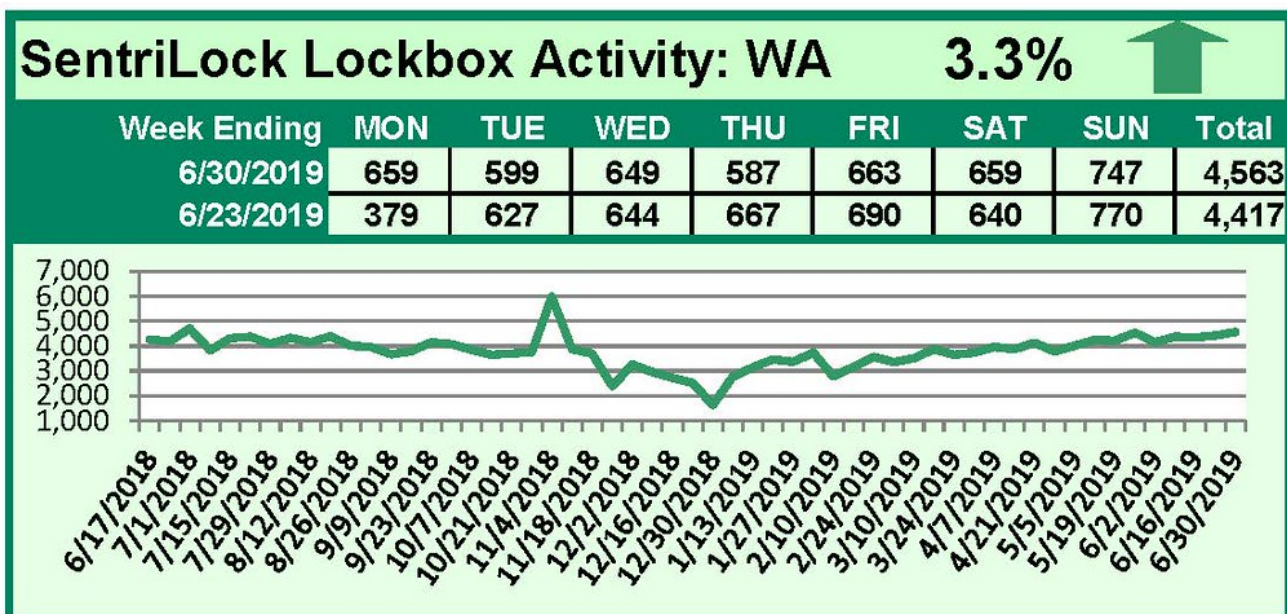

For a larger version of each chart, visit the RMLS™ photostream on Flickr.

SentriLock Lockbox Activity June 24-30, 2019