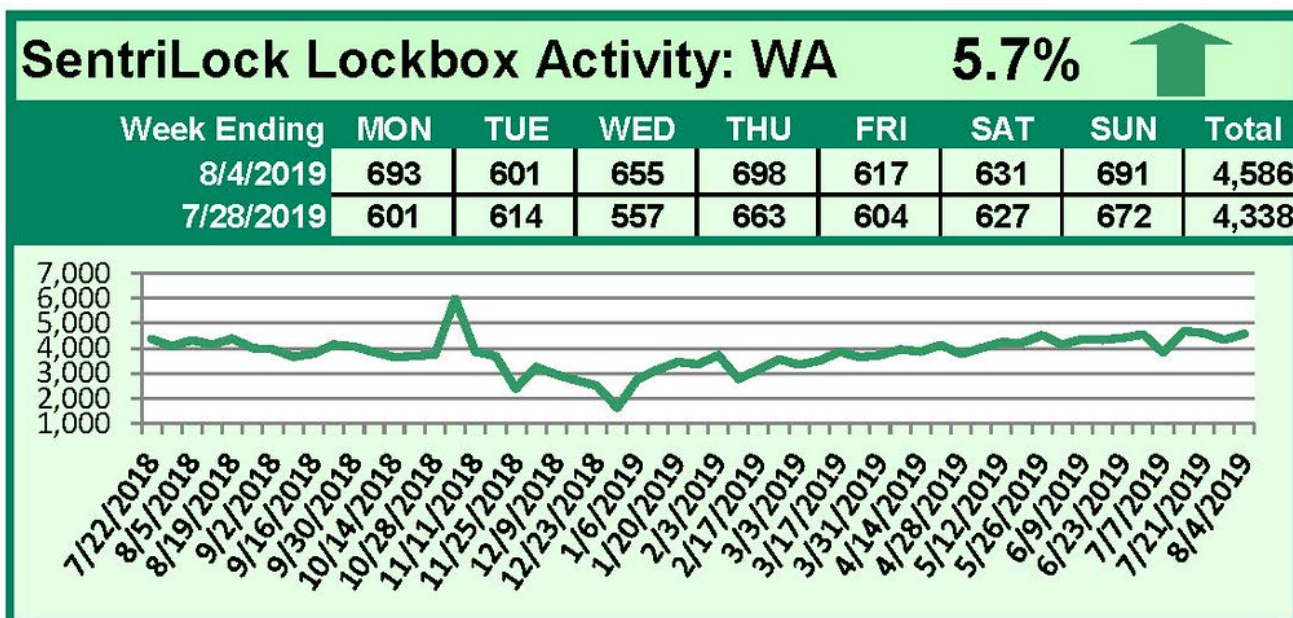

For a larger version of each chart, visit the RMLS™ photostream on Flickr.

SentriLock Lockbox Activity July 29-August 4, 2019