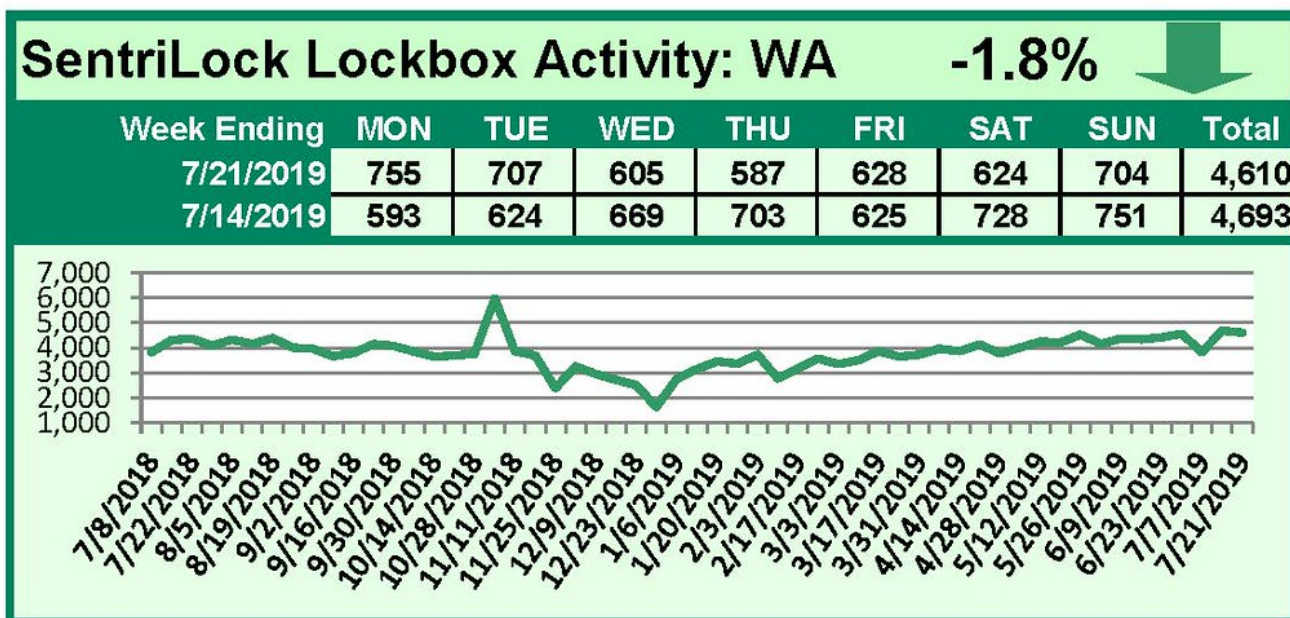

For a larger version of each chart, visit the RMLS™ photostream on Flickr.

SentriLock Lockbox Activity July 15-21, 2019