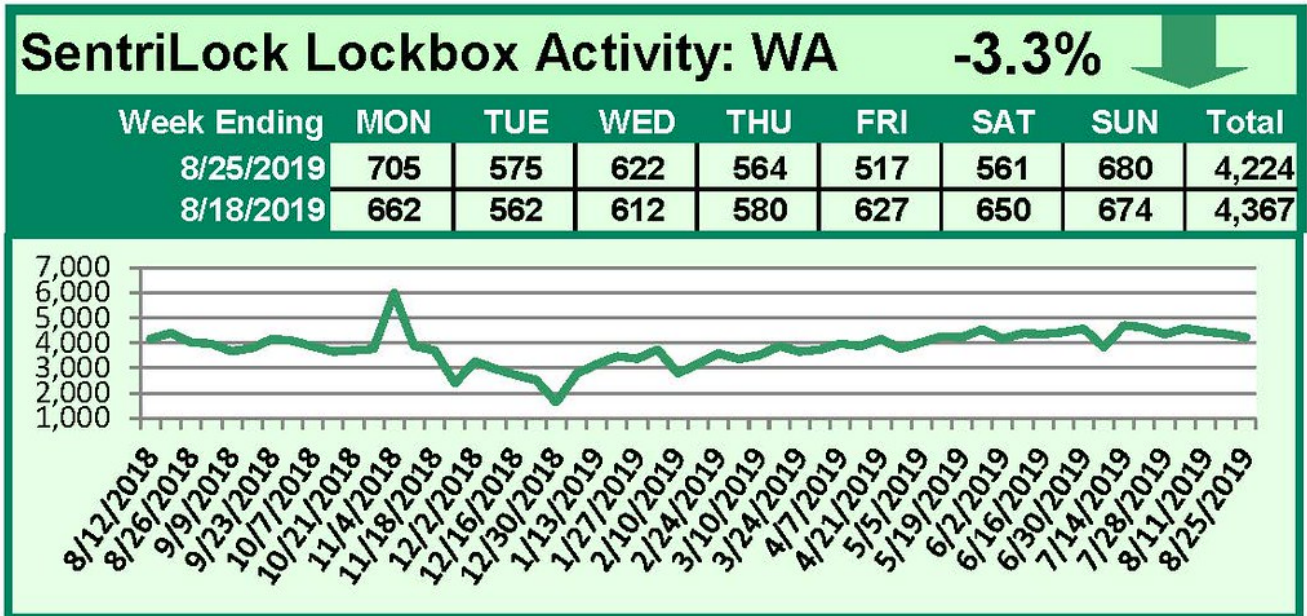

SentriLock Lockbox Activity August 19-25, 2019

This Week's Lockbox Activity

For the week of August 19-25, 2019, these charts show the number of times RMLS™ subscribers opened SentiLock lockboxes in Oregon and Washington. Activity decreased in both Washington and Oregon this week.

For a larger version of each chart, visit the RMLS™ photostream on Flickr.

SentiLock Lockbox Activity August 12-18, 2019

SentriLock Lockbox Activity: OR

-1.9%

Week Ending	MON	TUE	WED	THU	FRI	SAT	SUN	Total
8/18/2019	3,809	3,418	3,473	3,321	3,504	3,384	3,667	24,576
8/11/2019	3,731	3,454	3,589	3,350	3,691	3,466	3,762	25,043

This Week's Lockbox Activity

For the week of August 12-18, 2019, these charts show the number of times RMLS™ subscribers opened SentriLock lockboxes in Oregon and Washington. Activity decreased in both Washington and Oregon this week.