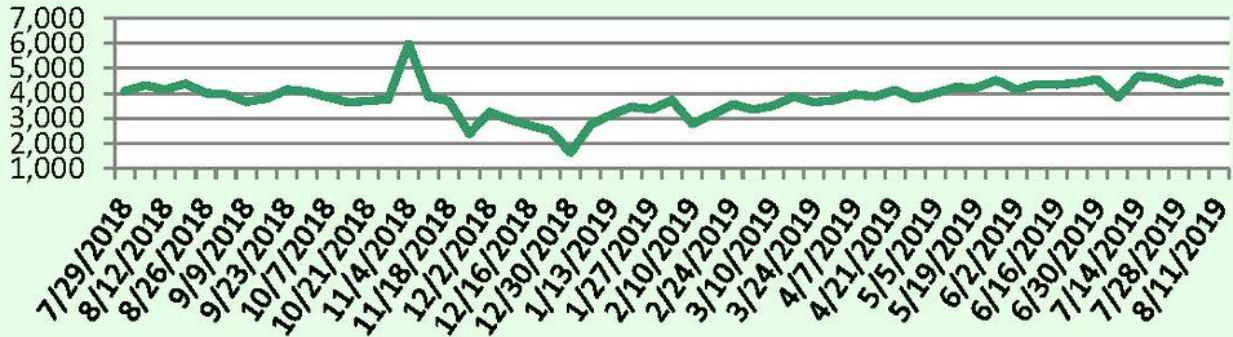

This Week's Lockbox Activity

For the week of August 12-18, 2019, these charts show the number of times RMLS™ subscribers opened SentriLock lockboxes in Oregon and Washington. Activity decreased in both Washington and Oregon this week.

For a larger version of each chart, visit the RMLS™ photostream on Flickr.

SentriLock Lockbox Activity August 5-11, 2019

SentriLock Lockbox Activity: WA

-2.7%

Week Ending	MON	TUE	WED	THU	FRI	SAT	SUN	Total
8/11/2019	675	559	632	601	628	643	725	4,463
8/4/2019	693	601	655	698	617	631	691	4,586

SentriLock Lockbox Activity: OR

-3.9%

Week Ending	MON	TUE	WED	THU	FRI	SAT	SUN	Total
8/11/2019	3,731	3,454	3,589	3,350	3,691	3,466	3,762	25,043
8/4/2019	4,057	3,317	3,673	3,750	3,791	3,561	3,898	26,047

This Week's Lockbox Activity

For the week of August 5-11, 2019, these charts show the number of times RMLS™ subscribers opened SentriLock lockboxes in Oregon and Washington. Activity decreased in both Washington and Oregon this week.