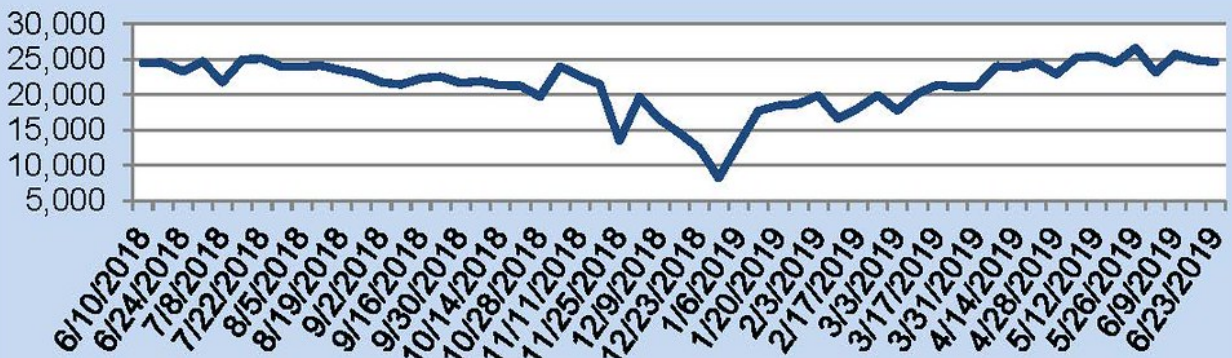

This Week's Lockbox Activity

For the week of June 24-30, 2019, these charts show the number of times RMLS™ subscribers opened SentriLock lockboxes in Oregon and Washington. Activity in both Oregon and Washington rose this week.

For a larger version of each chart, visit the RMLS™ photostream on Flickr.

SentriLock Lockbox Activity June 17-23, 2019

SentriLock Lockbox Activity: WA

1.5%

Week Ending	MON	TUE	WED	THU	FRI	SAT	SUN	Total
6/23/2019	379	627	644	667	690	640	770	4,417
6/16/2019	662	574	530	544	662	612	767	4,351

SentriLock Lockbox Activity: OR

-1.4%

Week Ending	MON	TUE	WED	THU	FRI	SAT	SUN	Total
6/23/2019	2,327	3,390	3,738	3,485	3,747	3,674	4,231	24,592
6/16/2019	3,865	3,072	3,416	3,350	3,448	3,602	4,184	24,937

This Week's Lockbox Activity

For the week of June 17-23, 2019, these charts show the number of times RMLS™ subscribers opened SentriLock lockboxes in Oregon and Washington. Activity rose in Washington this week, as activity in Oregon decreased.