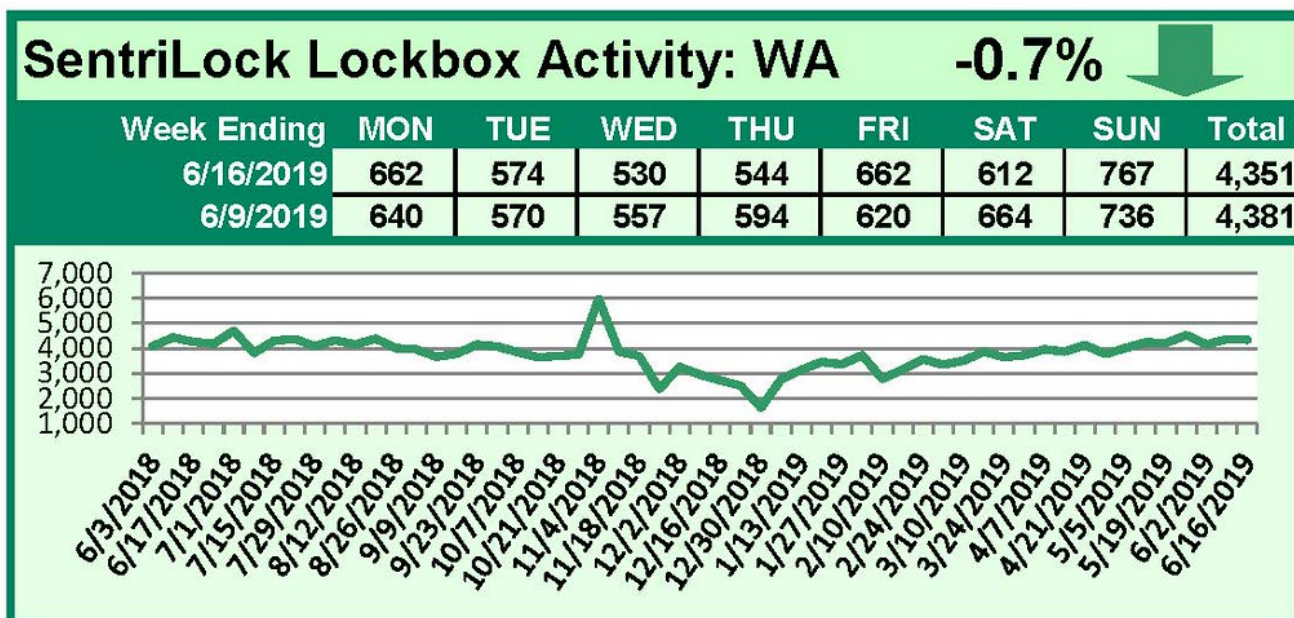

For a larger version of each chart, visit the RMLS™ photostream on Flickr.

SentriLock Lockbox Activity June 10-16, 2019