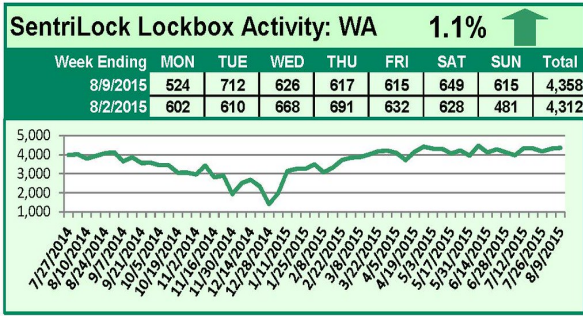

This Week's Lockbox Activity

For the week of August 3-9, 2015, these charts show the number of times RMLS™ subscribers opened SentriLock lockboxes in Oregon and Washington. Showing activity increased in both Oregon and Washington during this period.

For a larger version of each chart, visit the RMLS™ photostream on Flickr.

SentriLock Lockbox Activity July 27-August 2, 2015