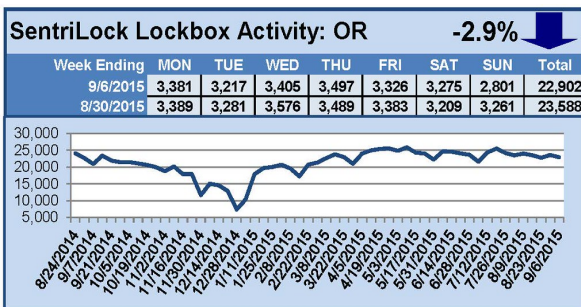

August 31-September 6, 2015

This Week's Lockbox Activity

For the week of August 31-September 6, 2015, these charts show the number of times RMLS™ subscribers opened SentriLock lockboxes in Oregon and Washington. In Oregon, activity decreased this week, while activity increased slightly in Washington.

For a larger version of each chart, visit the RMLS™ photostream on Flickr.

SentriLock Lockbox Activity August 24-30, 2015