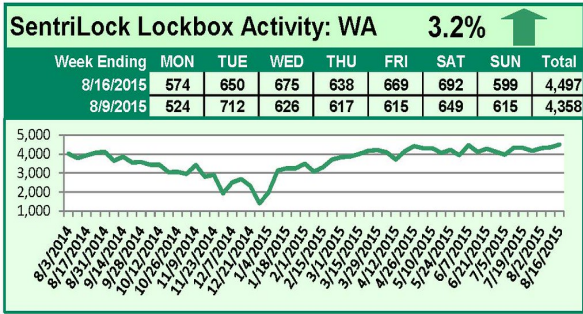

This Week's Lockbox Activity

For the week of August 10-16, 2015, these charts show the number of times RMLS™ subscribers opened SentriLock lockboxes in Oregon and Washington. Washington saw an increase in activity this week, while Oregon saw numbers decrease.

For a larger version of each chart, visit the RMLS™ photostream on Flickr.

SentriLock Lockbox Activity August 3-9, 2015