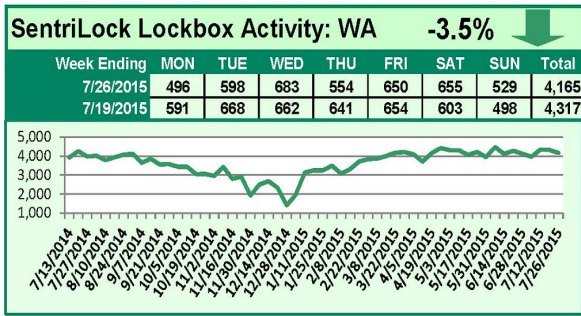

This Week's Lockbox Activity

For the week of July 20-26, 2015, these charts show the number of times RMLS™ subscribers opened SentriLock lockboxes in Oregon and Washington. Showing activity decreased in both Oregon and Washington this week.

For a larger version of each chart, visit the RMLS™ photostream on Flickr.

SentriLock Lockbox Activity July 13-19, 2015