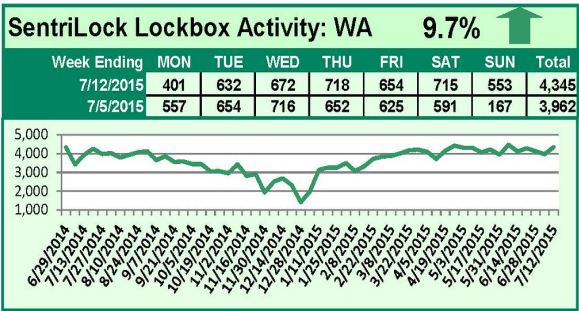

This Week's Lockbox Activity

For the week of July 5-12, 2015, these charts show the number of times RMLS™ subscribers opened SentriLock lockboxes in Oregon and Washington. Showing activity increased in both states this week.

For a larger version of each chart, visit the RMLS™ photostream on Flickr.