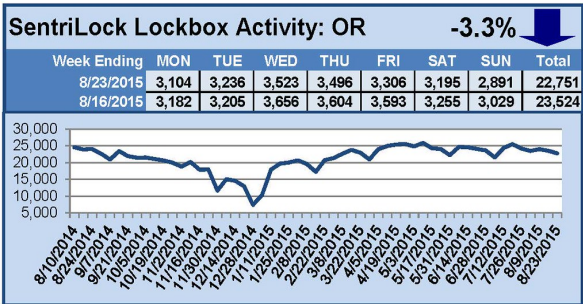

This Week's Lockbox Activity

For the week of August 17-23, 2015, these charts show the number of times RMLS™ subscribers opened SentriLock lockboxes in Oregon and Washington. Activity in Washington rose this week, while activity in Oregon decreased.

For a larger version of each chart, visit the RMLS™ photostream on Flickr.

SentriLock Lockbox Activity August 10-16, 2015