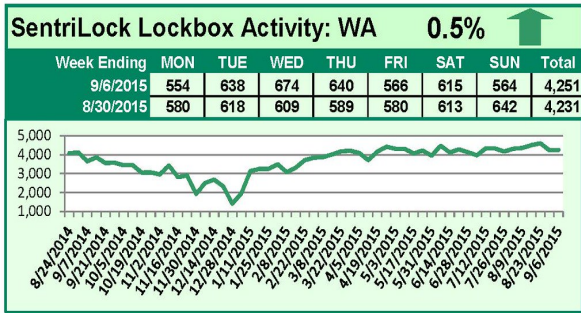

August 31-September 6, 2015

This Week's Lockbox Activity

For the week of August 31-September 6, 2015, these charts show the number of times RMLS™ subscribers opened SentriLock lockboxes in Oregon and Washington. In Oregon, activity decreased this week, while activity increased slightly in Washington.

For a larger version of each chart, visit the RMLS™ photostream on Flickr.

SentriLock Lockbox Activity August 24-30, 2015