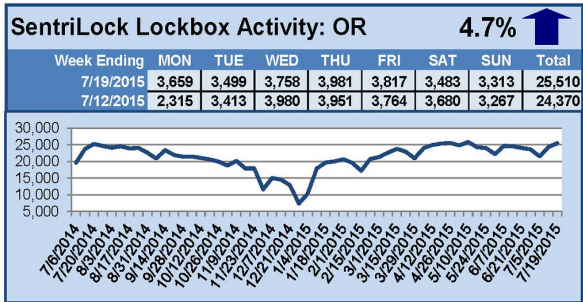

This Week's Lockbox Activity

For the week of July 13-19, 2015, these charts show the number of times RMLS™ subscribers opened SentriLock lockboxes in Oregon and Washington. Activity in Oregon increased this week, and activity in Washington fell slightly.

For a larger version of each chart, visit the RMLS™ photostream on Flickr.

SentriLock Lockbox Activity July 5-12, 2015