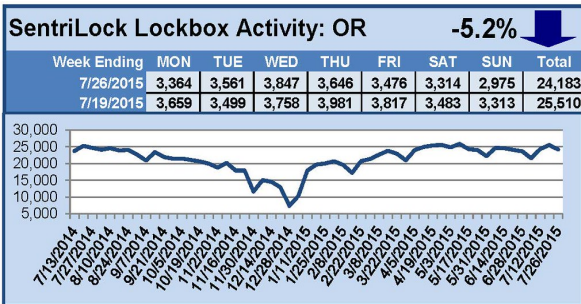

This Week's Lockbox Activity

For the week of July 20-26, 2015, these charts show the number of times RMLS™ subscribers opened SentriLock lockboxes in Oregon and Washington. Showing activity decreased in both Oregon and Washington this week.

For a larger version of each chart, visit the RMLS™ photostream on Flickr.

SentriLock Lockbox Activity July 13-19, 2015