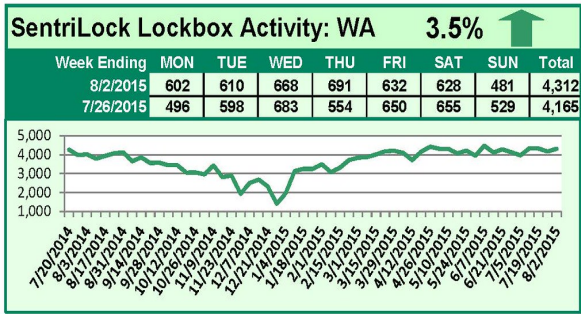

This Week's Lockbox Activity

For the week of July 27-August 2, 2015, these charts show the number of times RMLS™ subscribers opened SentriLock lockboxes in Oregon and Washington. Showing activity in Washington rose this week, while activity in Oregon decreased.

For a larger version of each chart, visit the RMLS™ photostream on Flickr.

SentriLock Lockbox Activity July 20-26, 2015