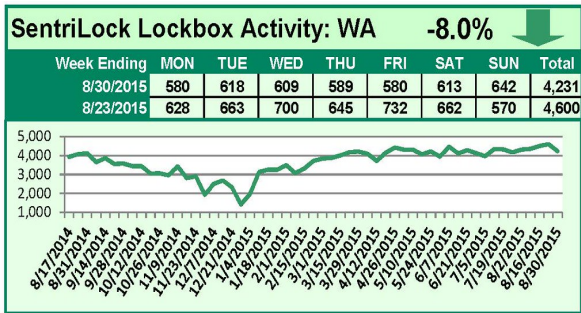

This Week's Lockbox Activity

For the week of August 24-30, 2015, these charts show the number of times RMLS™ subscribers opened SentriLock lockboxes in Oregon and Washington. Activity increased in Oregon this week, and activity decreased in Washington.

For a larger version of each chart, visit the RMLS™ photostream on Flickr.

SentriLock Lockbox Activity August 17-23, 2015