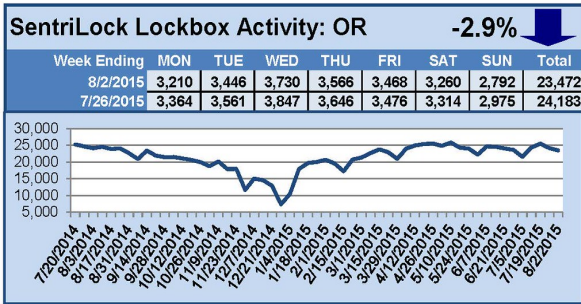

This Week's Lockbox Activity

For the week of July 27-August 2, 2015, these charts show the number of times RMLS™ subscribers opened SentriLock lockboxes in Oregon and Washington. Showing activity in Washington rose this week, while activity in Oregon decreased.

For a larger version of each chart, visit the RMLS™ photostream on Flickr.

SentriLock Lockbox Activity July 20-26, 2015