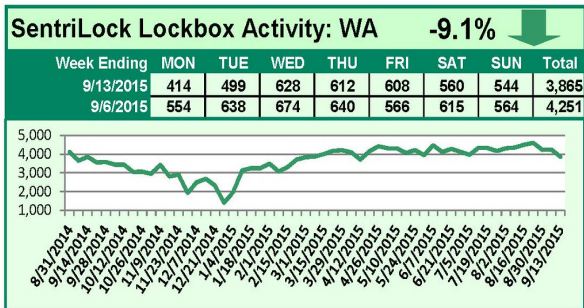

# SentriLock Lockbox Activity September 7-13, 2015

## This Week's Lockbox Activity

For the week of September 7-13, 2015, these charts show the number of times RMLS™ subscribers opened SentriLock lockboxes in Oregon and Washington. Oregon and Washington saw decreased activity this week.