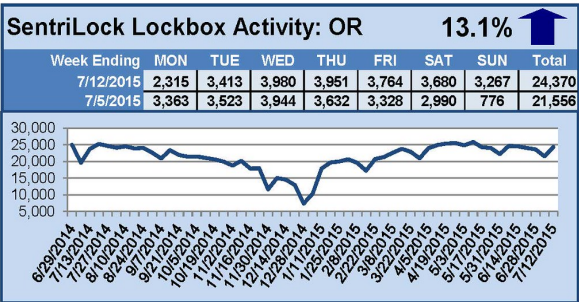

This Week's Lockbox Activity

For the week of July 5-12, 2015, these charts show the number of times RMLS™ subscribers opened SentriLock lockboxes in Oregon and Washington. Showing activity increased in both states this week.

For a larger version of each chart, visit the RMLS™ photostream on Flickr.