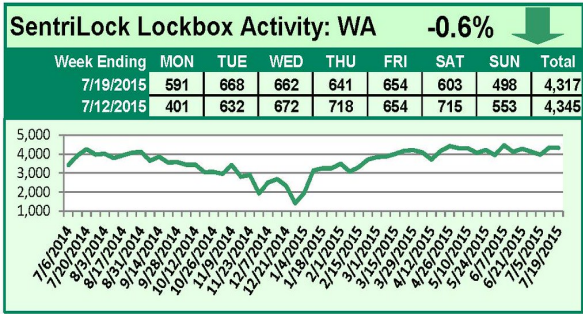

This Week's Lockbox Activity

For the week of July 13-19, 2015, these charts show the number of times RMLS™ subscribers opened SentriLock lockboxes in Oregon and Washington. Activity in Oregon increased this week, and activity in Washington fell slightly.

For a larger version of each chart, visit the RMLS™ photostream on Flickr.

SentriLock Lockbox Activity July 5-12, 2015