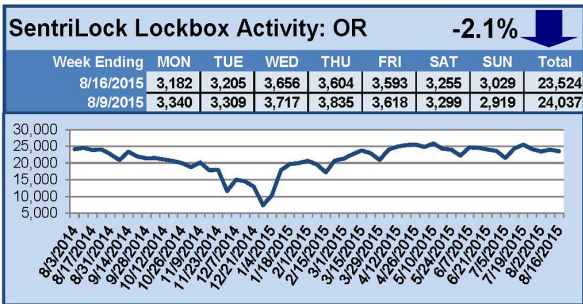

This Week's Lockbox Activity

For the week of August 10-16, 2015, these charts show the number of times RMLS™ subscribers opened SentriLock lockboxes in Oregon and Washington. Washington saw an increase in activity this week, while Oregon saw numbers decrease.

For a larger version of each chart, visit the RMLS™ photostream on Flickr.

SentriLock Lockbox Activity August 3-9, 2015