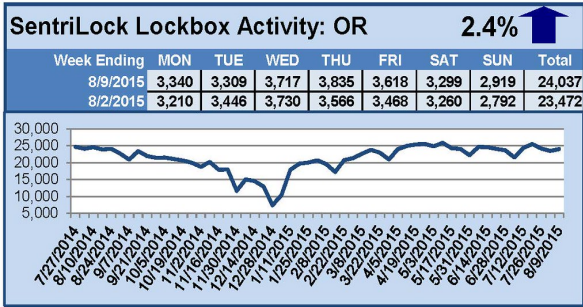

This Week's Lockbox Activity

For the week of August 3-9, 2015, these charts show the number of times RMLS™ subscribers opened SentriLock lockboxes in Oregon and Washington. Showing activity increased in both Oregon and Washington during this period.

For a larger version of each chart, visit the RMLS™ photostream on Flickr.

SentriLock Lockbox Activity July 27-August 2, 2015