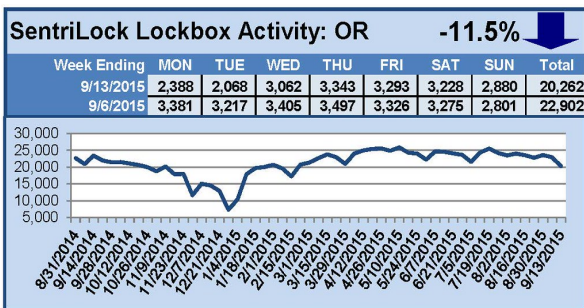

# SentriLock Lockbox Activity September 7-13, 2015

## This Week's Lockbox Activity

For the week of September 7-13, 2015, these charts show the number of times RMLS™ subscribers opened SentriLock lockboxes in Oregon and Washington. Oregon and Washington saw decreased activity this week.