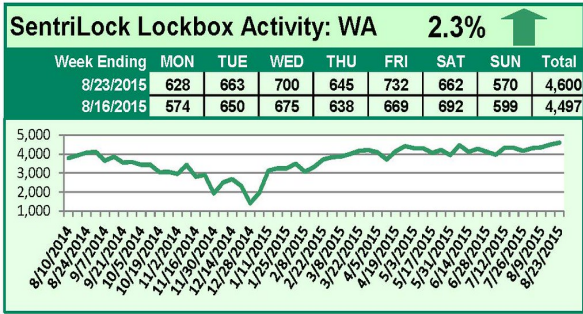

This Week's Lockbox Activity

For the week of August 17-23, 2015, these charts show the number of times RMLS™ subscribers opened SentriLock lockboxes in Oregon and Washington. Activity in Washington rose this week, while activity in Oregon decreased.

For a larger version of each chart, visit the RMLS™ photostream on Flickr.

SentriLock Lockbox Activity August 10-16, 2015