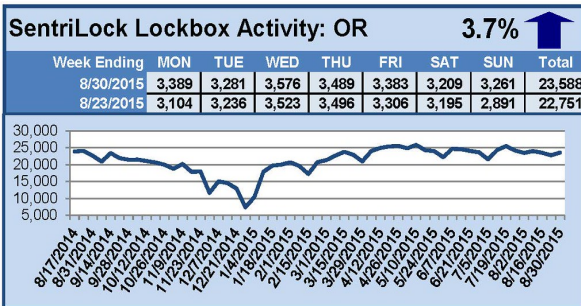

This Week's Lockbox Activity

For the week of August 24-30, 2015, these charts show the number of times RMLS™ subscribers opened SentriLock lockboxes in Oregon and Washington. Activity increased in Oregon this week, and activity decreased in Washington.

For a larger version of each chart, visit the RMLS™ photostream on Flickr.

SentriLock Lockbox Activity August 17-23, 2015