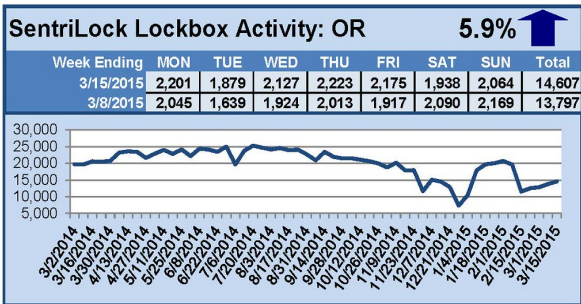

For a larger version of each chart, visit the RMLS™ photostream on Flickr.

SentriLock Lockbox Activity March 30-April 5, 2015

This Week's Lockbox Activity

For the week of March 30-April 5, 2015, these charts show the number of times RMLS™ subscribers opened SentriLock lockboxes in Oregon and Washington. Activity in Oregon increased this week, while activity in Washington decreased.

For a larger version of each chart, visit the RMLS™ photostream on Flickr.

SentriLock Lockbox Activity March 23-29, 2015

This Week's Lockbox Activity

For the week of March 23-29, 2015, these charts show the number of times RMLS™ subscribers opened SentriLock lockboxes in Oregon and Washington. Washington saw an increase in lockbox activity this week, while numbers decreased in Oregon.

For a larger version of each chart, visit the RMLS™ photostream on Flickr.

SentriLock Lockbox Activity March 16-22, 2015

This Week's Lockbox Activity

For the week of March 16-22, 2015, these charts show the number of times RMLS™ subscribers opened SentriLock lockboxes in Oregon and Washington. Lockbox activity increased in Washington, but decreased in Oregon this week.

For a larger version of each chart, visit the RMLS™ photostream on Flickr.

SentriLock Lockbox Activity March 9-15, 2015

This Week's Lockbox Activity

For the week of March 9-15, 2015, these charts show the number of times RMLS™ subscribers opened SentriLock lockboxes in Oregon and Washington. Both Oregon and Washington saw an increase in activity this week.