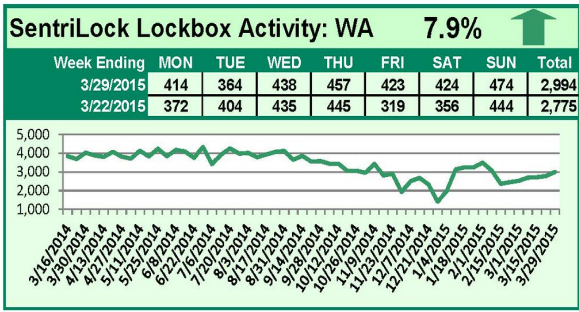

For a larger version of each chart, visit the RMLS™ photostream on Flickr.

SentriLock Lockbox Activity

April 13-19, 2015

This Week's Lockbox Activity

For the week of April 13-19, 2015, these charts show the number of times RMLS™ subscribers opened SentriLock lockboxes in Oregon and Washington. Activity increased in both states this week.

For a larger version of each chart, visit the RMLS™ photostream on Flickr.

SentriLock Lockbox Activity April 6-12, 2015

This Week's Lockbox Activity

For the week of April 6-12, 2015, these charts show the number of times RMLS™ subscribers opened SentriLock lockboxes in Oregon and Washington. Washington saw a decrease in activity this week, while Oregon saw activity increase.

For a larger version of each chart, visit the RMLS™ photostream on Flickr.

SentriLock Lockbox Activity March 30-April 5, 2015

This Week's Lockbox Activity

For the week of March 30-April 5, 2015, these charts show the number of times RMLS™ subscribers opened SentriLock lockboxes in Oregon and Washington. Activity in Oregon increased this week, while activity in Washington decreased.

For a larger version of each chart, visit the RMLS™ photostream on Flickr.

SentriLock Lockbox Activity March 23-29, 2015

This Week's Lockbox Activity

For the week of March 23-29, 2015, these charts show the number of times RMLS™ subscribers opened SentriLock lockboxes in Oregon and Washington. Washington saw an increase in lockbox activity this week, while numbers decreased in Oregon.