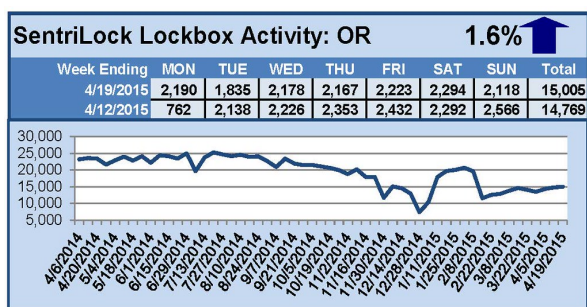

SentriLock Lockbox Activity April 20-26, 2015

This Week's Lockbox Activity

For the week of April 20-26, 2015, these charts show the number of times RMLS™ subscribers opened SentriLock lockboxes in Oregon and Washington. Activity in both Oregon and Washington increased this week.

For a larger version of each chart, visit the RMLS™ photostream on Flickr.

SentriLock Lockbox Activity

April 13-19, 2015

This Week's Lockbox Activity

For the week of April 13-19, 2015, these charts show the number of times RMLS™ subscribers opened SentriLock lockboxes in Oregon and Washington. Activity increased in both states this week.

For a larger version of each chart, visit the RMLS™ photostream on Flickr.

SentriLock Lockbox Activity April 6-12, 2015

This Week's Lockbox Activity

For the week of April 6-12, 2015, these charts show the number of times RMLS™ subscribers opened SentriLock lockboxes in Oregon and Washington. Washington saw a decrease in activity this week, while Oregon saw activity increase.