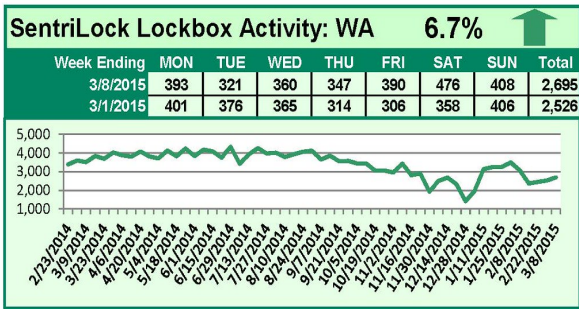

For a larger version of each chart, visit the RMLS™ photostream on Flickr.

SentriLock Lockbox Activity March 23-29, 2015

This Week's Lockbox Activity

For the week of March 23-29, 2015, these charts show the number of times RMLS™ subscribers opened SentriLock lockboxes in Oregon and Washington. Washington saw an increase in lockbox activity this week, while numbers decreased in Oregon.

For a larger version of each chart, visit the RMLS™ photostream on Flickr.

SentriLock Lockbox Activity March 16-22, 2015

This Week's Lockbox Activity

For the week of March 16-22, 2015, these charts show the number of times RMLS™ subscribers opened SentriLock lockboxes in Oregon and Washington. Lockbox activity increased in Washington, but decreased in Oregon this week.

For a larger version of each chart, visit the RMLS™ photostream on Flickr.

SentriLock Lockbox Activity March 9-15, 2015

This Week's Lockbox Activity

For the week of March 9-15, 2015, these charts show the number of times RMLS™ subscribers opened SentriLock lockboxes in Oregon and Washington. Both Oregon and Washington saw an increase in activity this week.

For a larger version of each chart, visit the RMLS™ photostream on Flickr.

SentriLock Lockbox Activity March 2-8, 2015

This Week's Lockbox Activity

For the week of March 2-8, 2015, these charts show the number of times RMLS™ subscribers opened SentriLock lockboxes in Oregon and Washington. Activity in both Oregon and Washington increased this week.