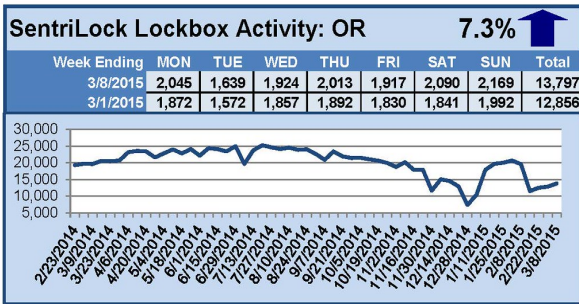

For a larger version of each chart, visit the RMLS™ photostream on Flickr.

SentriLock Lockbox Activity March 23-29, 2015

This Week's Lockbox Activity

For the week of March 23-29, 2015, these charts show the number of times RMLS™ subscribers opened SentriLock lockboxes in Oregon and Washington. Washington saw an increase in lockbox activity this week, while numbers decreased in Oregon.

For a larger version of each chart, visit the RMLS™ photostream on Flickr.

SentriLock Lockbox Activity March 16-22, 2015

This Week's Lockbox Activity

For the week of March 16-22, 2015, these charts show the number of times RMLS™ subscribers opened SentriLock lockboxes in Oregon and Washington. Lockbox activity increased in Washington, but decreased in Oregon this week.

For a larger version of each chart, visit the RMLS™ photostream on Flickr.

SentriLock Lockbox Activity March 9-15, 2015

This Week's Lockbox Activity

For the week of March 9-15, 2015, these charts show the number of times RMLS™ subscribers opened SentriLock lockboxes in Oregon and Washington. Both Oregon and Washington saw an increase in activity this week.

For a larger version of each chart, visit the RMLS™ photostream on Flickr.

SentriLock Lockbox Activity March 2-8, 2015

This Week's Lockbox Activity

For the week of March 2-8, 2015, these charts show the number of times RMLS™ subscribers opened SentriLock lockboxes in Oregon and Washington. Activity in both Oregon and Washington increased this week.