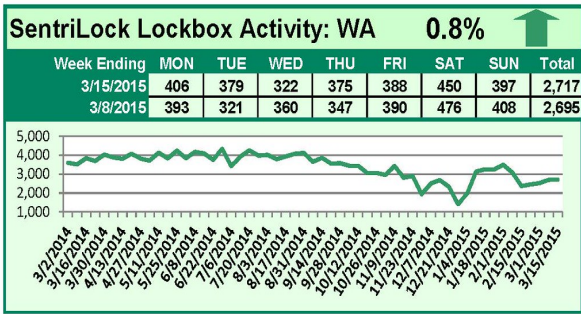

For a larger version of each chart, visit the RMLS™ photostream on Flickr.

SentriLock Lockbox Activity March 30-April 5, 2015

This Week's Lockbox Activity

For the week of March 30-April 5, 2015, these charts show the number of times RMLS™ subscribers opened SentriLock lockboxes in Oregon and Washington. Activity in Oregon increased this week, while activity in Washington decreased.

For a larger version of each chart, visit the RMLS™ photostream on Flickr.

SentriLock Lockbox Activity March 23-29, 2015

This Week's Lockbox Activity

For the week of March 23-29, 2015, these charts show the number of times RMLS™ subscribers opened SentriLock lockboxes in Oregon and Washington. Washington saw an increase in lockbox activity this week, while numbers decreased in Oregon.

For a larger version of each chart, visit the RMLS™ photostream on Flickr.

SentriLock Lockbox Activity March 16-22, 2015

This Week's Lockbox Activity

For the week of March 16-22, 2015, these charts show the number of times RMLS™ subscribers opened SentriLock lockboxes in Oregon and Washington. Lockbox activity increased in Washington, but decreased in Oregon this week.

For a larger version of each chart, visit the RMLS™ photostream on Flickr.

SentriLock Lockbox Activity March 9-15, 2015

This Week's Lockbox Activity

For the week of March 9-15, 2015, these charts show the number of times RMLS™ subscribers opened SentriLock lockboxes in Oregon and Washington. Both Oregon and Washington saw an increase in activity this week.