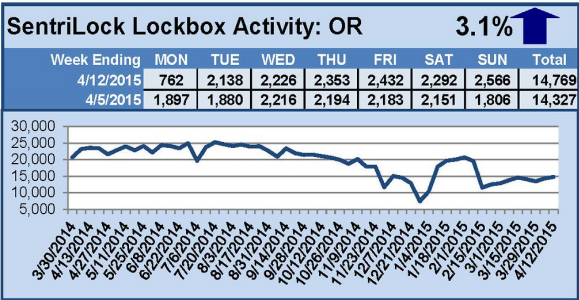

SentriLock Lockbox Activity April 20-26, 2015

This Week's Lockbox Activity

For the week of April 20-26, 2015, these charts show the number of times RMLS™ subscribers opened SentriLock lockboxes in Oregon and Washington. Activity in both Oregon and Washington increased this week.

For a larger version of each chart, visit the RMLS™ photostream on Flickr.

SentriLock Lockbox Activity

April 13-19, 2015

This Week's Lockbox Activity

For the week of April 13-19, 2015, these charts show the number of times RMLS™ subscribers opened SentriLock lockboxes in Oregon and Washington. Activity increased in both states this week.

For a larger version of each chart, visit the RMLS™ photostream on Flickr.

SentriLock Lockbox Activity April 6-12, 2015

This Week's Lockbox Activity

For the week of April 6-12, 2015, these charts show the number of times RMLS™ subscribers opened SentriLock lockboxes in Oregon and Washington. Washington saw a decrease in activity this week, while Oregon saw activity increase.

For a larger version of each chart, visit the RMLS™ photostream on Flickr.

SentriLock Lockbox Activity March 30-April 5, 2015

This Week's Lockbox Activity

For the week of March 30-April 5, 2015, these charts show the number of times RMLS™ subscribers opened SentriLock lockboxes in Oregon and Washington. Activity in Oregon increased this week, while activity in Washington decreased.