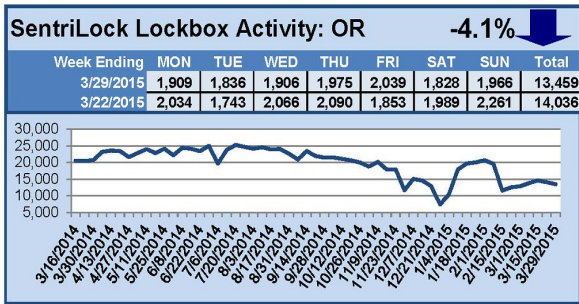

For a larger version of each chart, visit the RMLS™ photostream on Flickr.

SentriLock Lockbox Activity

April 13-19, 2015

This Week's Lockbox Activity

For the week of April 13-19, 2015, these charts show the number of times RMLS™ subscribers opened SentriLock lockboxes in Oregon and Washington. Activity increased in both states this week.

For a larger version of each chart, visit the RMLS™ photostream on Flickr.

SentriLock Lockbox Activity April 6-12, 2015

This Week's Lockbox Activity

For the week of April 6-12, 2015, these charts show the number of times RMLS™ subscribers opened SentriLock lockboxes in Oregon and Washington. Washington saw a decrease in activity this week, while Oregon saw activity increase.

For a larger version of each chart, visit the RMLS™ photostream on Flickr.

SentriLock Lockbox Activity March 30-April 5, 2015

This Week's Lockbox Activity

For the week of March 30-April 5, 2015, these charts show the number of times RMLS™ subscribers opened SentriLock lockboxes in Oregon and Washington. Activity in Oregon increased this week, while activity in Washington decreased.

For a larger version of each chart, visit the RMLS™ photostream on Flickr.

SentriLock Lockbox Activity March 23-29, 2015

This Week's Lockbox Activity

For the week of March 23-29, 2015, these charts show the number of times RMLS™ subscribers opened SentriLock lockboxes in Oregon and Washington. Washington saw an increase in lockbox activity this week, while numbers decreased in Oregon.