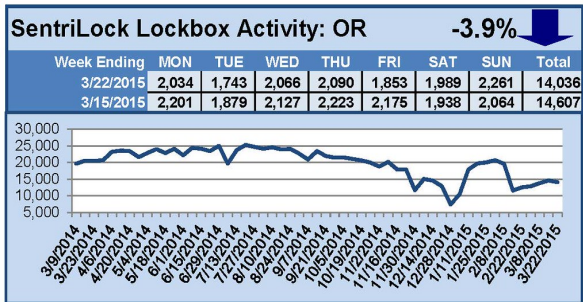

For a larger version of each chart, visit the RMLS™ photostream on Flickr.

SentriLock Lockbox Activity April 6-12, 2015

This Week's Lockbox Activity

For the week of April 6-12, 2015, these charts show the number of times RMLS™ subscribers opened SentriLock lockboxes in Oregon and Washington. Washington saw a decrease in activity this week, while Oregon saw activity increase.

For a larger version of each chart, visit the RMLS™ photostream on Flickr.

SentriLock Lockbox Activity March 30-April 5, 2015

This Week's Lockbox Activity

For the week of March 30-April 5, 2015, these charts show the number of times RMLS™ subscribers opened SentriLock lockboxes in Oregon and Washington. Activity in Oregon increased this week, while activity in Washington decreased.

For a larger version of each chart, visit the RMLS™ photostream on Flickr.

SentriLock Lockbox Activity March 23-29, 2015

This Week's Lockbox Activity

For the week of March 23-29, 2015, these charts show the number of times RMLS™ subscribers opened SentriLock lockboxes in Oregon and Washington. Washington saw an increase in lockbox activity this week, while numbers decreased in Oregon.

For a larger version of each chart, visit the RMLS™ photostream on Flickr.

SentriLock Lockbox Activity March 16-22, 2015

This Week's Lockbox Activity

For the week of March 16-22, 2015, these charts show the number of times RMLS™ subscribers opened SentriLock lockboxes in Oregon and Washington. Lockbox activity increased in Washington, but decreased in Oregon this week.