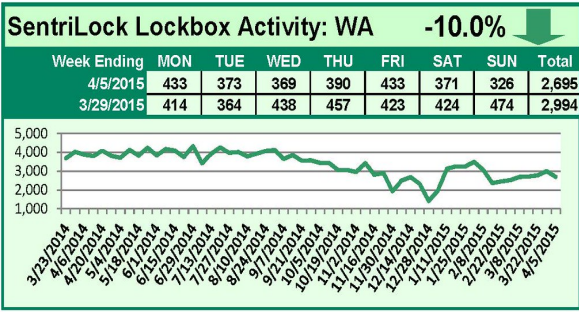

For a larger version of each chart, visit the RMLS™ photostream on Flickr.

SentriLock Lockbox Activity

April 13-19, 2015

This Week's Lockbox Activity

For the week of April 13-19, 2015, these charts show the number of times RMLS™ subscribers opened SentriLock lockboxes in Oregon and Washington. Activity increased in both states this week.

For a larger version of each chart, visit the RMLS™ photostream on Flickr.

SentriLock Lockbox Activity April 6-12, 2015

This Week's Lockbox Activity

For the week of April 6-12, 2015, these charts show the number of times RMLS™ subscribers opened SentriLock lockboxes in Oregon and Washington. Washington saw a decrease in activity this week, while Oregon saw activity increase.

For a larger version of each chart, visit the RMLS™ photostream on Flickr.

SentriLock Lockbox Activity March 30-April 5, 2015

This Week's Lockbox Activity

For the week of March 30-April 5, 2015, these charts show the number of times RMLS™ subscribers opened SentriLock lockboxes in Oregon and Washington. Activity in Oregon increased this week, while activity in Washington decreased.

For a larger version of each chart, visit the RMLS™ photostream on Flickr.

SentriLock Lockbox Activity March 23-29, 2015

This Week's Lockbox Activity

For the week of March 23-29, 2015, these charts show the number of times RMLS™ subscribers opened SentriLock lockboxes in Oregon and Washington. Washington saw an increase in lockbox activity this week, while numbers decreased in Oregon.