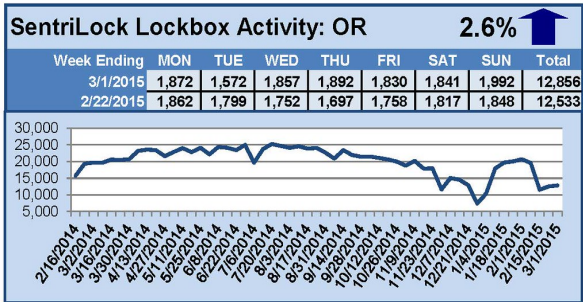

For a larger version of each chart, visit the RMLS™ photostream on Flickr.

SentriLock Lockbox Activity March 16-22, 2015

This Week's Lockbox Activity

For the week of March 16-22, 2015, these charts show the number of times RMLS™ subscribers opened SentriLock lockboxes in Oregon and Washington. Lockbox activity increased in Washington, but decreased in Oregon this week.

For a larger version of each chart, visit the RMLS™ photostream on Flickr.

SentriLock Lockbox Activity March 9-15, 2015

This Week's Lockbox Activity

For the week of March 9-15, 2015, these charts show the number of times RMLS™ subscribers opened SentriLock lockboxes in Oregon and Washington. Both Oregon and Washington saw an increase in activity this week.

For a larger version of each chart, visit the RMLS™ photostream on Flickr.

SentriLock Lockbox Activity March 2-8, 2015

This Week's Lockbox Activity

For the week of March 2-8, 2015, these charts show the number of times RMLS™ subscribers opened SentriLock lockboxes in Oregon and Washington. Activity in both Oregon and Washington increased this week.

For a larger version of each chart, visit the RMLS™ photostream on Flickr.

SentriLock Lockbox Activity February 23-March 1, 2015

This Week's Lockbox Activity

For the week of February 23-March 1, 2015, these charts show the number of times RMLS™ subscribers opened SentriLock lockboxes in Oregon and Washington. Increases were seen in both states this week.