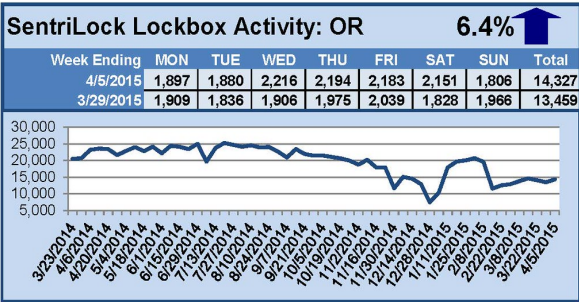

SentriLock Lockbox Activity April 20-26, 2015

This Week's Lockbox Activity

For the week of April 20-26, 2015, these charts show the number of times RMLS™ subscribers opened SentriLock lockboxes in Oregon and Washington. Activity in both Oregon and Washington increased this week.

For a larger version of each chart, visit the RMLS™ photostream on Flickr.

SentriLock Lockbox Activity

April 13-19, 2015

This Week's Lockbox Activity

For the week of April 13-19, 2015, these charts show the number of times RMLS™ subscribers opened SentriLock lockboxes in Oregon and Washington. Activity increased in both states this week.

For a larger version of each chart, visit the RMLS™ photostream on Flickr.

SentriLock Lockbox Activity April 6-12, 2015

This Week's Lockbox Activity

For the week of April 6-12, 2015, these charts show the number of times RMLS™ subscribers opened SentriLock lockboxes in Oregon and Washington. Washington saw a decrease in activity this week, while Oregon saw activity increase.

For a larger version of each chart, visit the RMLS™ photostream on Flickr.

SentriLock Lockbox Activity March 30-April 5, 2015

This Week's Lockbox Activity

For the week of March 30-April 5, 2015, these charts show the number of times RMLS™ subscribers opened SentriLock lockboxes in Oregon and Washington. Activity in Oregon increased this week, while activity in Washington decreased.