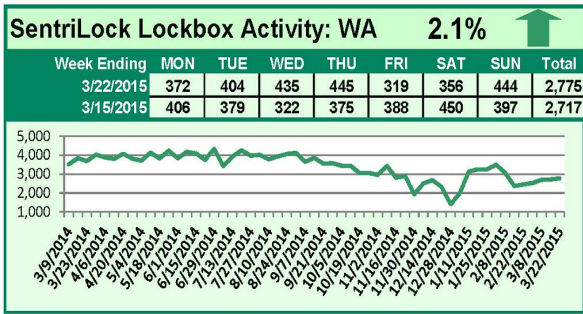

For a larger version of each chart, visit the RMLS™ photostream on Flickr.

SentriLock Lockbox Activity April 6-12, 2015

This Week's Lockbox Activity

For the week of April 6-12, 2015, these charts show the number of times RMLS™ subscribers opened SentriLock lockboxes in Oregon and Washington. Washington saw a decrease in activity this week, while Oregon saw activity increase.

For a larger version of each chart, visit the RMLS™ photostream on Flickr.

SentriLock Lockbox Activity March 30-April 5, 2015

This Week's Lockbox Activity

For the week of March 30-April 5, 2015, these charts show the number of times RMLS™ subscribers opened SentriLock lockboxes in Oregon and Washington. Activity in Oregon increased this week, while activity in Washington decreased.

For a larger version of each chart, visit the RMLS™ photostream on Flickr.

SentriLock Lockbox Activity March 23-29, 2015

This Week's Lockbox Activity

For the week of March 23-29, 2015, these charts show the number of times RMLS™ subscribers opened SentriLock lockboxes in Oregon and Washington. Washington saw an increase in lockbox activity this week, while numbers decreased in Oregon.

For a larger version of each chart, visit the RMLS™ photostream on Flickr.

SentriLock Lockbox Activity March 16-22, 2015

This Week's Lockbox Activity

For the week of March 16-22, 2015, these charts show the number of times RMLS™ subscribers opened SentriLock lockboxes in Oregon and Washington. Lockbox activity increased in Washington, but decreased in Oregon this week.