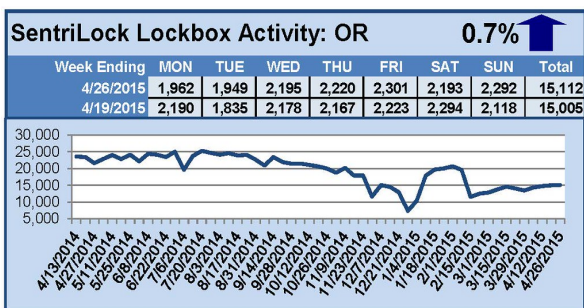

SentriLock Lockbox Activity April 20-26, 2015

This Week's Lockbox Activity

For the week of April 20-26, 2015, these charts show the number of times RMLS™ subscribers opened SentriLock lockboxes in Oregon and Washington. Activity in both Oregon and Washington increased this week.

For a larger version of each chart, visit the RMLS™ photostream on Flickr.

SentriLock Lockbox Activity

April 13-19, 2015

This Week's Lockbox Activity

For the week of April 13-19, 2015, these charts show the number of times RMLS™ subscribers opened SentriLock lockboxes in Oregon and Washington. Activity increased in both states this week.

For a larger version of each chart, visit the RMLS™ photostream on Flickr.

SentriLock Lockbox Activity April 6-12, 2015

This Week's Lockbox Activity

For the week of April 6-12, 2015, these charts show the number of times RMLS™ subscribers opened SentriLock lockboxes in Oregon and Washington. Washington saw a decrease in activity this week, while Oregon saw activity increase.