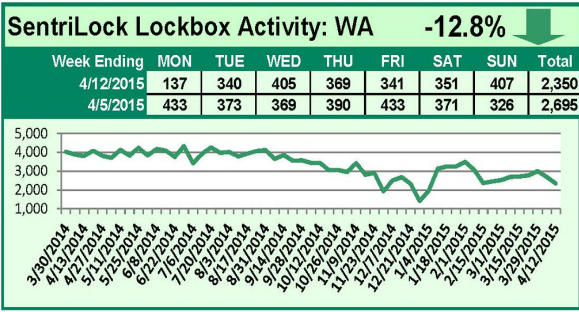

SentriLock Lockbox Activity April 20-26, 2015

This Week's Lockbox Activity

For the week of April 20-26, 2015, these charts show the number of times RMLS™ subscribers opened SentriLock lockboxes in Oregon and Washington. Activity in both Oregon and Washington increased this week.

For a larger version of each chart, visit the RMLS™ photostream on Flickr.

SentriLock Lockbox Activity

April 13-19, 2015

This Week's Lockbox Activity

For the week of April 13-19, 2015, these charts show the number of times RMLS™ subscribers opened SentriLock lockboxes in Oregon and Washington. Activity increased in both states this week.

For a larger version of each chart, visit the RMLS™ photostream on Flickr.

SentriLock Lockbox Activity April 6-12, 2015

This Week's Lockbox Activity

For the week of April 6-12, 2015, these charts show the number of times RMLS™ subscribers opened SentriLock lockboxes in Oregon and Washington. Washington saw a decrease in activity this week, while Oregon saw activity increase.

For a larger version of each chart, visit the RMLS™ photostream on Flickr.

SentriLock Lockbox Activity March 30-April 5, 2015

This Week's Lockbox Activity

For the week of March 30-April 5, 2015, these charts show the number of times RMLS™ subscribers opened SentriLock lockboxes in Oregon and Washington. Activity in Oregon increased this week, while activity in Washington decreased.