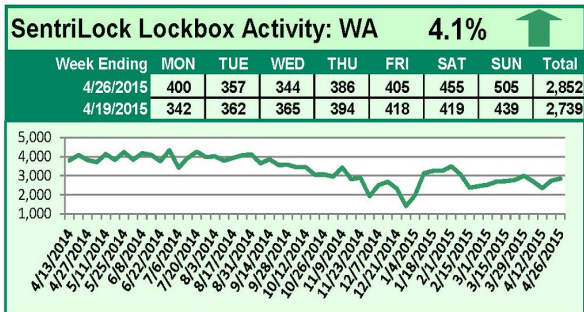

SentriLock Lockbox Activity April 20-26, 2015

This Week's Lockbox Activity

For the week of April 20-26, 2015, these charts show the number of times RMLS™ subscribers opened SentriLock lockboxes in Oregon and Washington. Activity in both Oregon and Washington increased this week.

For a larger version of each chart, visit the RMLS™ photostream on Flickr.

SentriLock Lockbox Activity

April 13-19, 2015

This Week's Lockbox Activity

For the week of April 13-19, 2015, these charts show the number of times RMLS™ subscribers opened SentriLock lockboxes in Oregon and Washington. Activity increased in both states this week.

For a larger version of each chart, visit the RMLS™ photostream on Flickr.

SentriLock Lockbox Activity April 6-12, 2015

This Week's Lockbox Activity

For the week of April 6-12, 2015, these charts show the number of times RMLS™ subscribers opened SentriLock lockboxes in Oregon and Washington. Washington saw a decrease in activity this week, while Oregon saw activity increase.

For a larger version of each chart, visit the RMLS™ photostream on Flickr.

SentriLock Lockbox Activity March 30-April 5, 2015

This Week's Lockbox Activity

For the week of March 30-April 5, 2015, these charts show the number of times RMLS™ subscribers opened SentriLock lockboxes in Oregon and Washington. Activity in Oregon increased this week, while activity in Washington decreased.