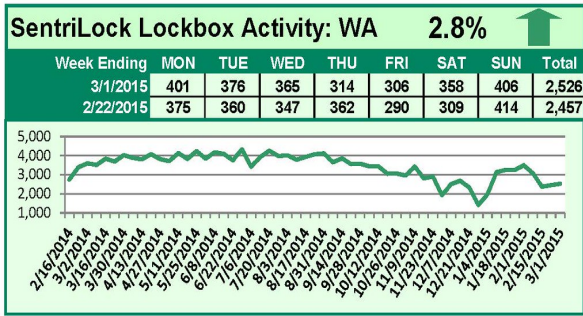

For a larger version of each chart, visit the RMLS™ photostream on Flickr.

SentriLock Lockbox Activity March 16-22, 2015

This Week's Lockbox Activity

For the week of March 16-22, 2015, these charts show the number of times RMLS™ subscribers opened SentriLock lockboxes in Oregon and Washington. Lockbox activity increased in Washington, but decreased in Oregon this week.

For a larger version of each chart, visit the RMLS™ photostream on Flickr.

SentriLock Lockbox Activity March 9-15, 2015

This Week's Lockbox Activity

For the week of March 9-15, 2015, these charts show the number of times RMLS™ subscribers opened SentriLock lockboxes in Oregon and Washington. Both Oregon and Washington saw an increase in activity this week.

For a larger version of each chart, visit the RMLS™ photostream on Flickr.

SentriLock Lockbox Activity March 2-8, 2015

This Week's Lockbox Activity

For the week of March 2-8, 2015, these charts show the number of times RMLS™ subscribers opened SentriLock lockboxes in Oregon and Washington. Activity in both Oregon and Washington increased this week.

For a larger version of each chart, visit the RMLS™ photostream on Flickr.

SentriLock Lockbox Activity February 23-March 1, 2015

This Week's Lockbox Activity

For the week of February 23-March 1, 2015, these charts show the number of times RMLS™ subscribers opened SentriLock lockboxes in Oregon and Washington. Increases were seen in both states this week.