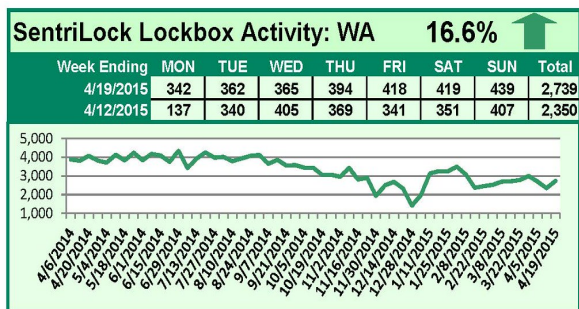

SentriLock Lockbox Activity April 20-26, 2015

This Week's Lockbox Activity

For the week of April 20-26, 2015, these charts show the number of times RMLS™ subscribers opened SentriLock lockboxes in Oregon and Washington. Activity in both Oregon and Washington increased this week.

For a larger version of each chart, visit the RMLS™ photostream on Flickr.

SentriLock Lockbox Activity

April 13-19, 2015

This Week's Lockbox Activity

For the week of April 13-19, 2015, these charts show the number of times RMLS™ subscribers opened SentriLock lockboxes in Oregon and Washington. Activity increased in both states this week.

For a larger version of each chart, visit the RMLS™ photostream on Flickr.

SentriLock Lockbox Activity April 6-12, 2015

This Week's Lockbox Activity

For the week of April 6-12, 2015, these charts show the number of times RMLS™ subscribers opened SentriLock lockboxes in Oregon and Washington. Washington saw a decrease in activity this week, while Oregon saw activity increase.

For a larger version of each chart, visit the RMLS™ photostream on Flickr.

SentriLock Lockbox Activity March 30-April 5, 2015

This Week's Lockbox Activity

For the week of March 30-April 5, 2015, these charts show the number of times RMLS™ subscribers opened SentriLock lockboxes in Oregon and Washington. Activity in Oregon increased this week, while activity in Washington decreased.