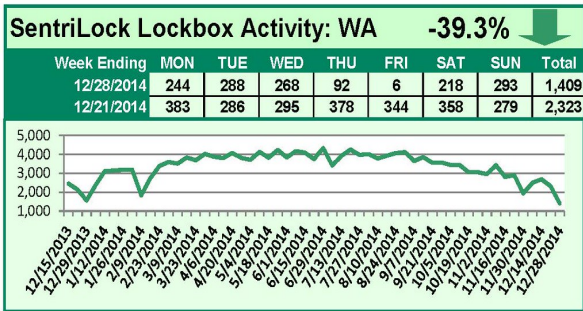

NOTE: Charts updated January 5, 2015 at 10:22am.

This Week's Lockbox Activity

For the week of December 22-28, 2014, these charts show the number of times RMLS™ subscribers opened SentriLock lockboxes in Oregon and Washington. Activity decreased in both states this week.

For a larger version of each chart, visit the RMLS™ photostream on Flickr.

SentriLock Lockbox Activity December 15-21, 2014