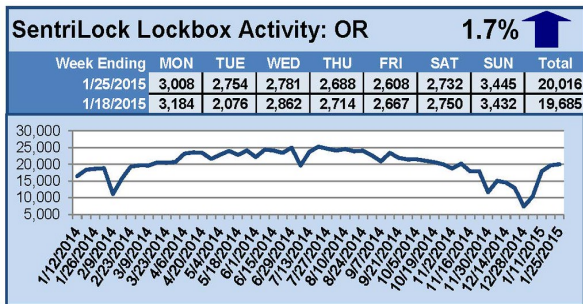

This Week's Lockbox Activity

For the week of January 19-25, 2015, these charts show the number of times RMLS™ subscribers opened SentriLock lockboxes in Oregon and Washington. Activity in Oregon increased this week, and activity in Washington fell slightly.

For a larger version of each chart, visit the RMLS™ photostream on Flickr.

SentriLock Lockbox Activity January 12-18, 2015