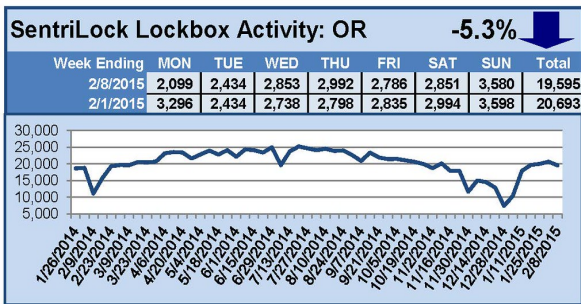

February 2-8, 2015

This Week's Lockbox Activity

For the week of February 2-8, 2015, these charts show the number of times RMLS™ subscribers opened SentriLock lockboxes in Oregon and Washington. Washington and Oregon both saw decreased activity this week.

For a larger version of each chart, visit the RMLS™ photostream on Flickr.

SentriLock Lockbox Activity January 26-February 1, 2015