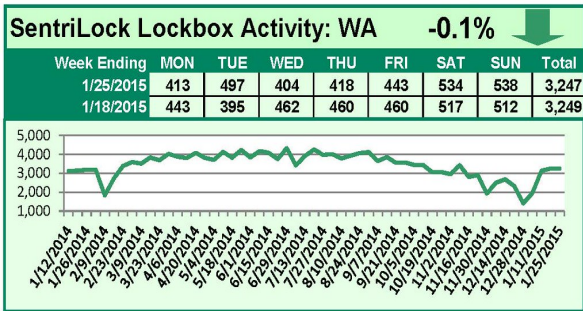

This Week's Lockbox Activity

For the week of January 19-25, 2015, these charts show the number of times RMLS™ subscribers opened SentriLock lockboxes in Oregon and Washington. Activity in Oregon increased this week, and activity in Washington fell slightly.

For a larger version of each chart, visit the RMLS™ photostream on Flickr.

SentriLock Lockbox Activity January 12-18, 2015