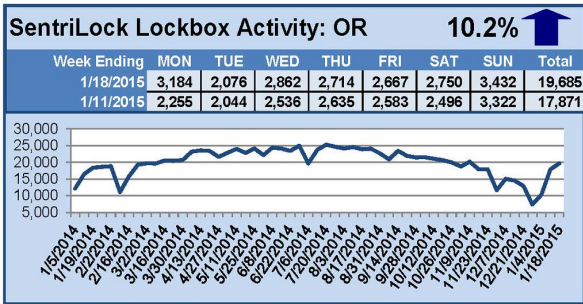

This Week's Lockbox Activity

For the week of January 12-18, 2015, these charts show the number of times RMLS™ subscribers opened SentriLock lockboxes in Oregon and Washington. Washington and Oregon both saw an increase in activity this week.

For a larger version of each chart, visit the RMLS™ photostream on Flickr.

SentriLock Lockbox Activity January 5-11, 2015