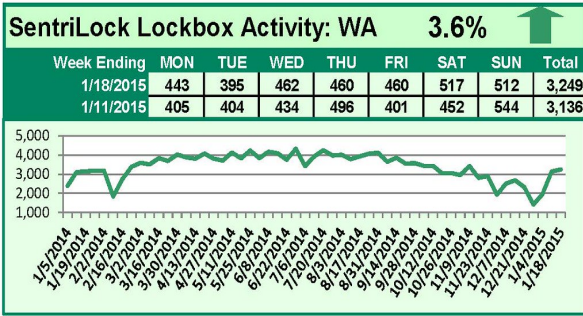

This Week's Lockbox Activity

For the week of January 12-18, 2015, these charts show the number of times RMLS™ subscribers opened SentriLock lockboxes in Oregon and Washington. Washington and Oregon both saw an increase in activity this week.

For a larger version of each chart, visit the RMLS™ photostream on Flickr.

SentriLock Lockbox Activity January 5-11, 2015