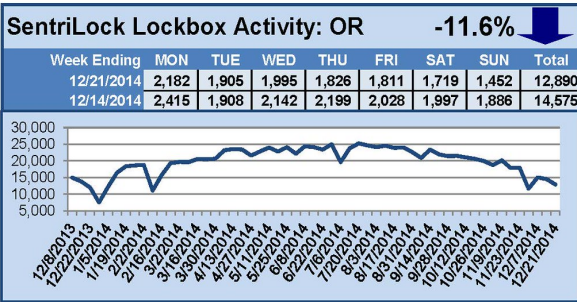

This Week's Lockbox Activity

For the week of December 15-21, 2014, these charts show the number of times RMLS™ subscribers opened SentriLock lockboxes in Oregon and Washington. Activity decreased in both states this week.

For a larger version of each chart, visit the RMLS™ photostream on Flickr.

SentriLock Lockbox Activity December 8-14, 2014