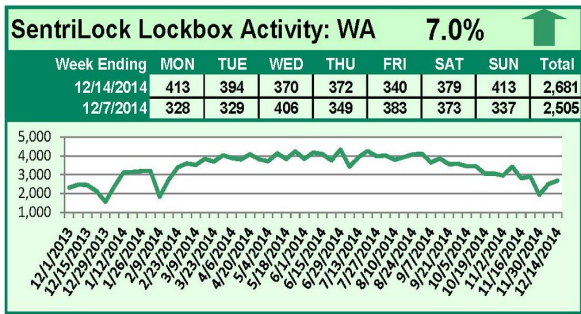

This Week's Lockbox Activity

For the week of December 8-14, 2014, these charts show the number of times RMLS™ subscribers opened SentriLock lockboxes in Oregon and Washington. Washington saw an increase in activity this week, while activity in Oregon decreased.

For a larger version of each chart, visit the RMLS™ photostream on Flickr.