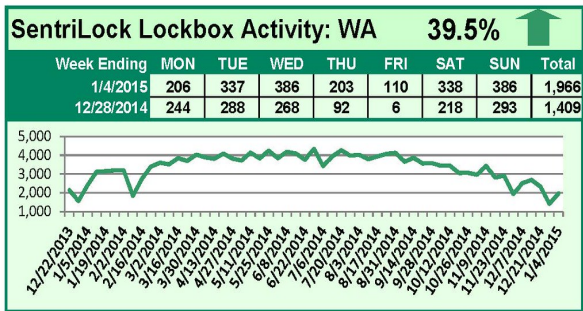

### This Week's Lockbox Activity

For the week of January 12-18, 2015, these charts show the number of times RMLS™ subscribers opened SentriLock lockboxes in Oregon and Washington. Washington and Oregon both saw an increase in activity this week.

# SentriLock Lockbox Activity January 5-11, 2015

## This Week's Lockbox Activity

For the week of January 5-11, 2015, these charts show the number of times RMLS™ subscribers opened SentriLock lockboxes in Oregon and Washington. Activity increased in both Oregon and Washington this week.

# SentriLock Lockbox Activity December 29, 2014-January 4, 2015