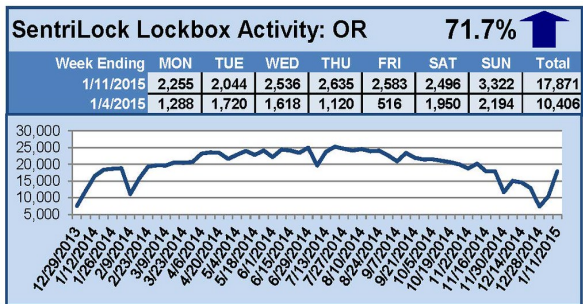

This Week's Lockbox Activity

For the week of January 5-11, 2015, these charts show the number of times RMLS™ subscribers opened SentriLock lockboxes in Oregon and Washington. Activity increased in both Oregon and Washington this week.

For a larger version of each chart, visit the RMLS™ photostream on Flickr.

SentriLock Lockbox Activity December 29, 2014-January 4, 2015