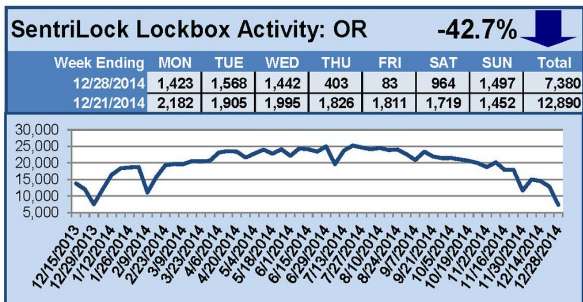

NOTE: Charts updated January 5, 2015 at 10:22am.

This Week's Lockbox Activity

For the week of December 22-28, 2014, these charts show the number of times RMLS™ subscribers opened SentriLock lockboxes in Oregon and Washington. Activity decreased in both states this week.

For a larger version of each chart, visit the RMLS™ photostream on Flickr.

SentriLock Lockbox Activity December 15-21, 2014