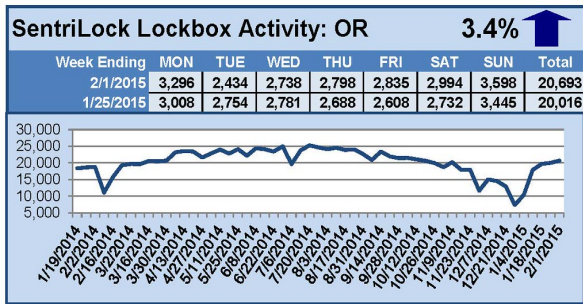

This Week's Lockbox Activity

For the week of January 26-February 1, 2015, these charts show the number of times RMLS™ subscribers opened SentriLock lockboxes in Oregon and Washington. Activity in both states increased this week.

For a larger version of each chart, visit the RMLS™ photostream on Flickr.

SentriLock Lockbox Activity January 19-25, 2015