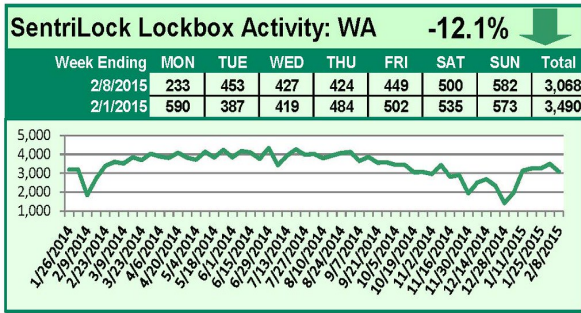

February 2-8, 2015

This Week's Lockbox Activity

For the week of February 2-8, 2015, these charts show the number of times RMLS™ subscribers opened SentriLock lockboxes in Oregon and Washington. Washington and Oregon both saw decreased activity this week.

For a larger version of each chart, visit the RMLS™ photostream on Flickr.

SentriLock Lockbox Activity January 26-February 1, 2015