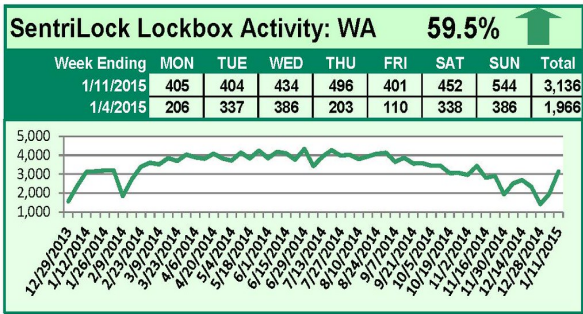

This Week's Lockbox Activity

For the week of January 5-11, 2015, these charts show the number of times RMLS™ subscribers opened SentriLock lockboxes in Oregon and Washington. Activity increased in both Oregon and Washington this week.

For a larger version of each chart, visit the RMLS™ photostream on Flickr.

SentriLock Lockbox Activity December 29, 2014-January 4, 2015