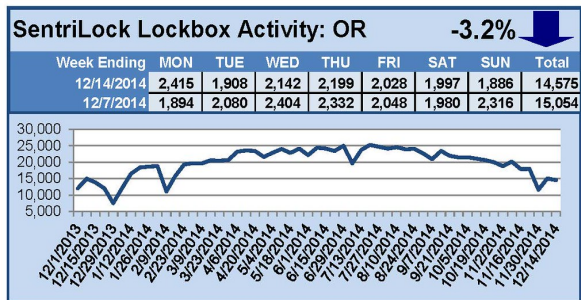

This Week's Lockbox Activity

For the week of December 8-14, 2014, these charts show the number of times RMLS™ subscribers opened SentriLock lockboxes in Oregon and Washington. Washington saw an increase in activity this week, while activity in Oregon decreased.

For a larger version of each chart, visit the RMLS™ photostream on Flickr.