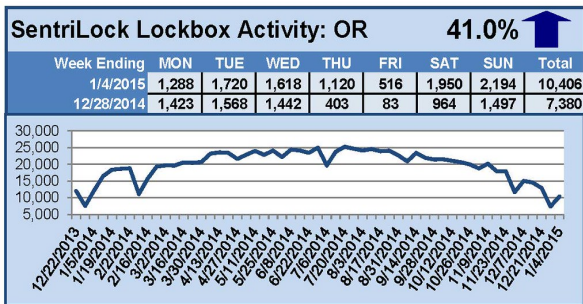

This Week's Lockbox Activity

For the week of December 29, 2014-January 4, 2015, these charts show the number of times RMLS™ subscribers opened SentriLock lockboxes in Oregon and Washington. Activity rebounded in both states this week.

For a larger version of each chart, visit the RMLS™ photostream on Flickr.

SentriLock Lockbox Activity December 22-28, 2014