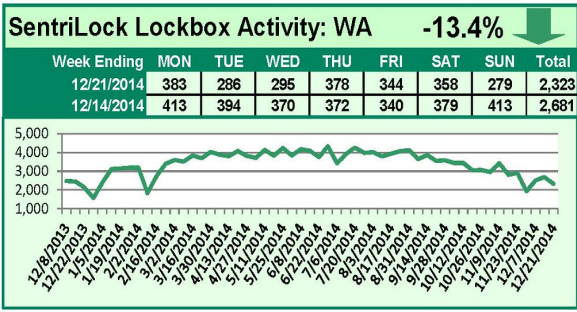

### This Week's Lockbox Activity

For the week of December 29, 2014-January 4, 2015, these charts show the number of times RMLS™ subscribers opened SentriLock lockboxes in Oregon and Washington. Activity rebounded in both states this week.

# SentriLock Lockbox Activity December 22-28, 2014

*NOTE: Charts updated January 5, 2015 at 10:22am.*

### **This Week's Lockbox Activity**

For the week of December 22-28, 2014, these charts show the number of times RMLS™ subscribers opened SentriLock lockboxes in Oregon and Washington. Activity decreased in both states this week.

# **SentriLock Lockbox Activity December 15-21, 2014**