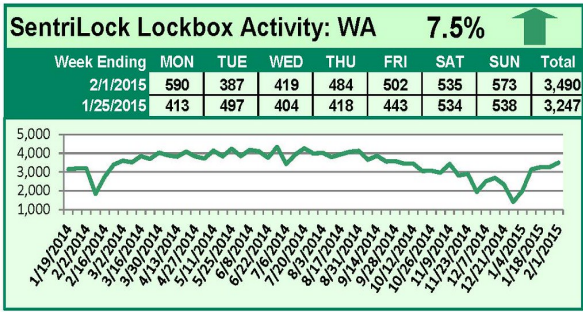

This Week's Lockbox Activity

For the week of January 26-February 1, 2015, these charts show the number of times RMLS™ subscribers opened SentriLock lockboxes in Oregon and Washington. Activity in both states increased this week.

For a larger version of each chart, visit the RMLS™ photostream on Flickr.

SentriLock Lockbox Activity January 19-25, 2015