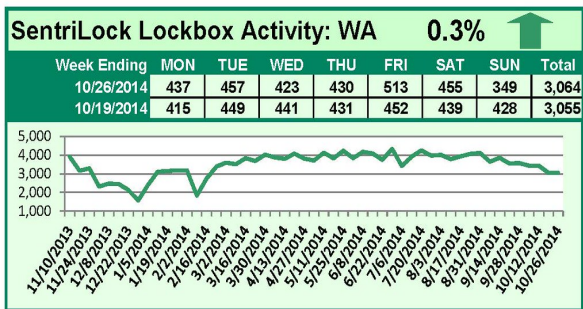

This Week's Lockbox Activity

For the week of October 20-26, 2014, these charts show the number of times RMLS™ subscribers opened SentriLock lockboxes in Oregon and Washington. Activity in Oregon fell this week, while activity in Washington rose slightly.

For a larger version of each chart, visit the RMLS™ photostream on Flickr.

SentriLock Lockbox Activity October 13-19, 2014