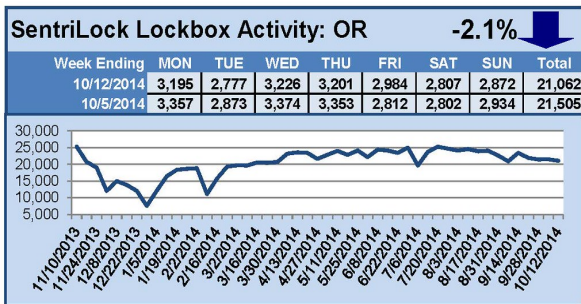

This Week's Lockbox Activity

For the week of October 6-12, 2014, these charts show the number of times RMLS™ subscribers opened SentriLock lockboxes in Oregon and Washington. Activity in Washington held steady while Oregon saw a decrease in showings this week.

For a larger version of each chart, visit the RMLS™ photostream on Flickr.

SentriLock Lockbox Activity September 29-October 5, 2014