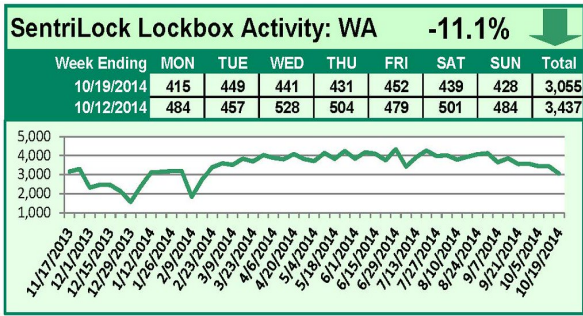

This Week's Lockbox Activity

For the week of October 13-19, 2014, these charts show the number of times RMLS™ subscribers opened SentriLock lockboxes in Oregon and Washington. Washington and Oregon both saw a decrease in activity this week.

For a larger version of each chart, visit the RMLS™ photostream on Flickr.

SentriLock Lockbox Activity October 6-12, 2014