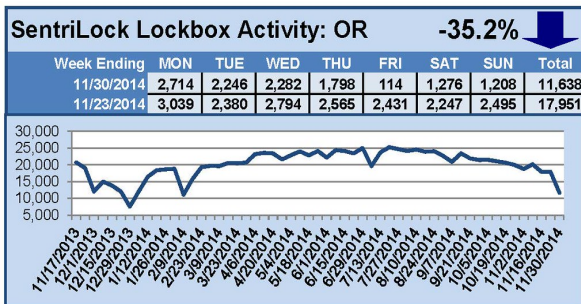

November 24-30, 2014

This Week's Lockbox Activity

For the week of November 24-30, 2014, these charts show the number of times RMLS™ subscribers opened SentriLock lockboxes in Oregon and Washington. The Thanksgiving weekend saw a sharp decrease in showing activity in both states.

For a larger version of each chart, visit the RMLS™ photostream on Flickr.

SentriLock Lockbox Activity November 17-23, 2014