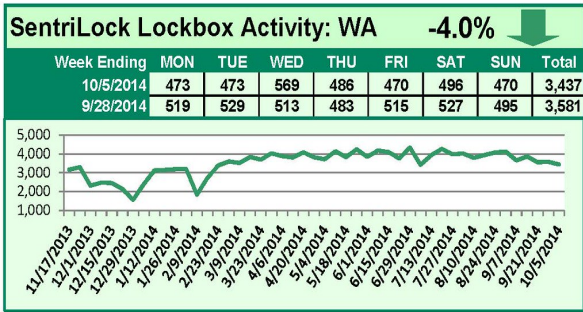

This Week's Lockbox Activity

For the week of September 29-October 5, 2014, these charts show the number of times RMLS™ subscribers opened SentriLock lockboxes in Oregon and Washington. Activity fell this week in Washington, but rose slightly in Oregon.

For a larger version of each chart, visit the RMLS™ photostream on Flickr.