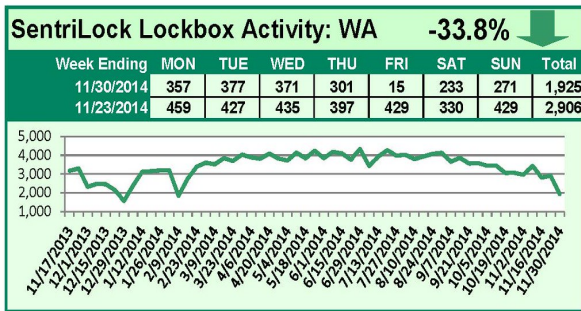

November 24-30, 2014

This Week's Lockbox Activity

For the week of November 24-30, 2014, these charts show the number of times RMLS™ subscribers opened SentriLock lockboxes in Oregon and Washington. The Thanksgiving weekend saw a sharp decrease in showing activity in both states.

For a larger version of each chart, visit the RMLS™ photostream on Flickr.

SentriLock Lockbox Activity November 17-23, 2014