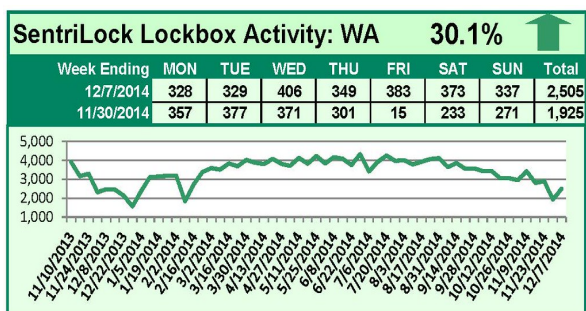

# SentriLock Lockbox Activity December 1-7, 2014

## This Week's Lockbox Activity

For the week of December 1-7, 2014, these charts show the number of times RMLS™ subscribers opened SentriLock lockboxes in Oregon and Washington. Showing activity rebounded in both states this week.