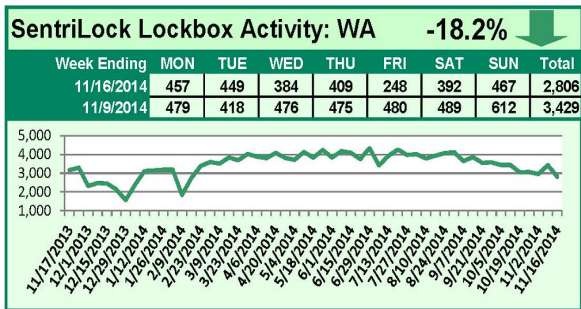

This Week's Lockbox Activity

For the week of November 10-16, 2014, these charts show the number of times RMLS™ subscribers opened SentriLock lockboxes in Oregon and Washington. Activity in both Oregon and Washington decreased this week.

For a larger version of each chart, visit the RMLS™ photostream on Flickr.

SentriLock Lockbox Activity November 3-9, 2014