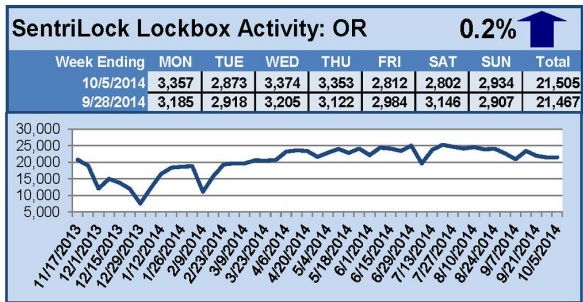

This Week's Lockbox Activity

For the week of September 29-October 5, 2014, these charts show the number of times RMLS™ subscribers opened SentriLock lockboxes in Oregon and Washington. Activity fell this week in Washington, but rose slightly in Oregon.

For a larger version of each chart, visit the RMLS™ photostream on Flickr.