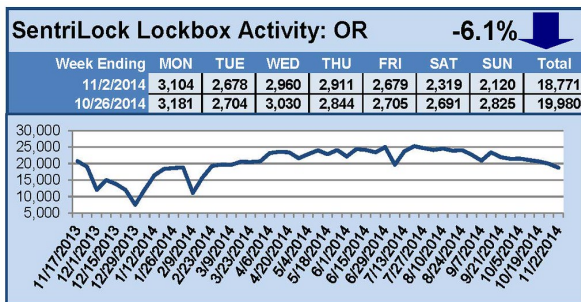

This Week's Lockbox Activity

For the week of October 27-November 2, 2014, these charts show the number of times RMLS™ subscribers opened SentriLock lockboxes in Oregon and Washington. Activity in both Oregon and Washington decreased this week.

For a larger version of each chart, visit the RMLS™ photostream on Flickr.

SentriLock Lockbox Activity October 20-26, 2014