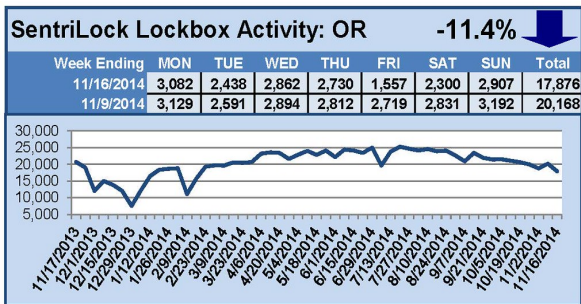

This Week's Lockbox Activity

For the week of November 10-16, 2014, these charts show the number of times RMLS™ subscribers opened SentriLock lockboxes in Oregon and Washington. Activity in both Oregon and Washington decreased this week.

For a larger version of each chart, visit the RMLS™ photostream on Flickr.

SentriLock Lockbox Activity November 3-9, 2014