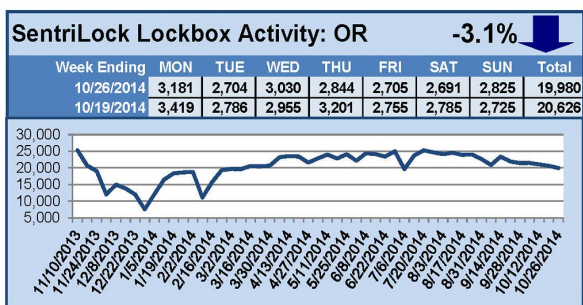

This Week's Lockbox Activity

For the week of October 20-26, 2014, these charts show the number of times RMLS™ subscribers opened SentriLock lockboxes in Oregon and Washington. Activity in Oregon fell this week, while activity in Washington rose slightly.

For a larger version of each chart, visit the RMLS™ photostream on Flickr.

SentriLock Lockbox Activity October 13-19, 2014