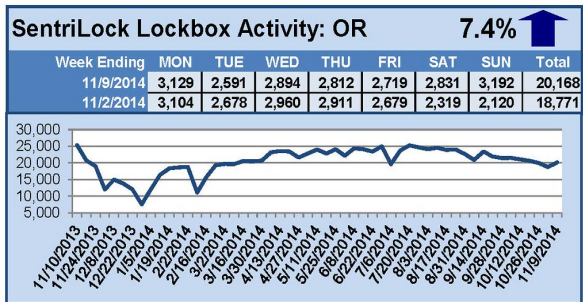

This Week's Lockbox Activity

For the week of November 3-9, 2014, these charts show the number of times RMLS™ subscribers opened SentriLock lockboxes in Oregon and Washington. Increased showing activity was seen in both Oregon and Washington this week.

For a larger version of each chart, visit the RMLS™ photostream on Flickr.

SentriLock Lockbox Activity October 27-November 2, 2014