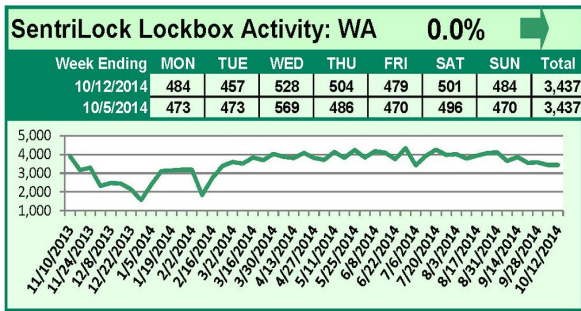

This Week's Lockbox Activity

For the week of October 6-12, 2014, these charts show the number of times RMLS™ subscribers opened SentriLock lockboxes in Oregon and Washington. Activity in Washington held steady while Oregon saw a decrease in showings this week.

For a larger version of each chart, visit the RMLS™ photostream on Flickr.

SentriLock Lockbox Activity September 29-October 5, 2014