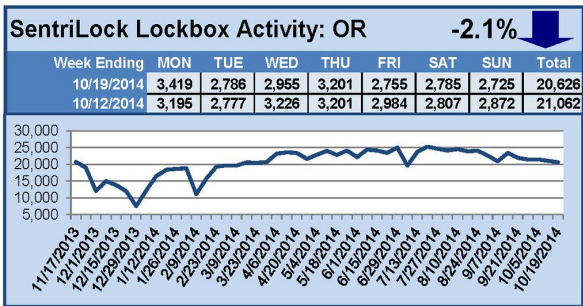

This Week's Lockbox Activity

For the week of October 13-19, 2014, these charts show the number of times RMLS™ subscribers opened SentriLock lockboxes in Oregon and Washington. Washington and Oregon both saw a decrease in activity this week.

For a larger version of each chart, visit the RMLS™ photostream on Flickr.

SentriLock Lockbox Activity October 6-12, 2014