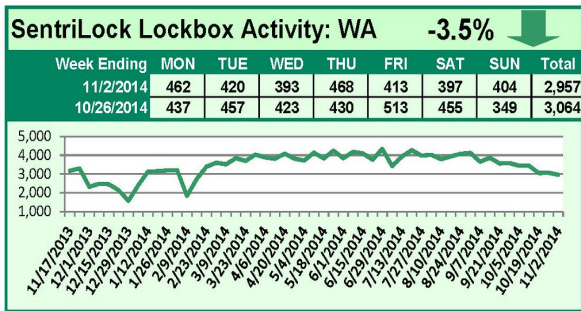

This Week's Lockbox Activity

For the week of October 27-November 2, 2014, these charts show the number of times RMLS™ subscribers opened SentriLock lockboxes in Oregon and Washington. Activity in both Oregon and Washington decreased this week.

For a larger version of each chart, visit the RMLS™ photostream on Flickr.

SentriLock Lockbox Activity October 20-26, 2014