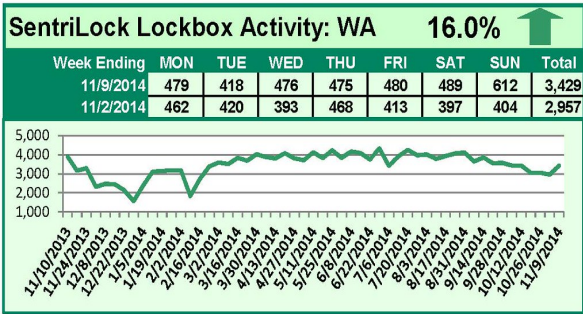

This Week's Lockbox Activity

For the week of November 3-9, 2014, these charts show the number of times RMLS™ subscribers opened SentriLock lockboxes in Oregon and Washington. Increased showing activity was seen in both Oregon and Washington this week.

For a larger version of each chart, visit the RMLS™ photostream on Flickr.

SentriLock Lockbox Activity October 27-November 2, 2014