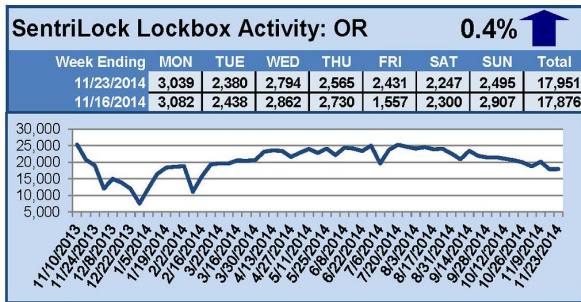

This Week's Lockbox Activity

For the week of November 17-23, 2014, these charts show the number of times RMLS™ subscribers opened SentriLock lockboxes in Oregon and Washington. Both Oregon and Washington saw an increase in activity this week.

For a larger version of each chart, visit the RMLS™ photostream on Flickr.

SentriLock Lockbox Activity November 10-16, 2014