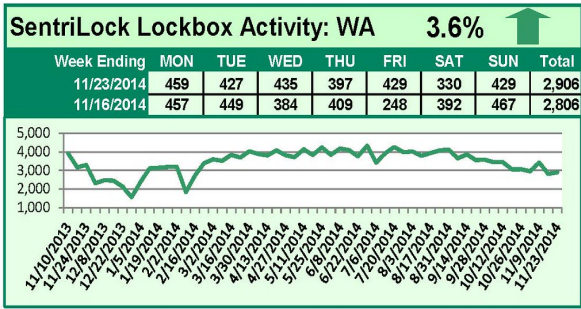

This Week's Lockbox Activity

For the week of November 17-23, 2014, these charts show the number of times RMLS™ subscribers opened SentriLock lockboxes in Oregon and Washington. Both Oregon and Washington saw an increase in activity this week.

For a larger version of each chart, visit the RMLS™ photostream on Flickr.

SentriLock Lockbox Activity November 10-16, 2014