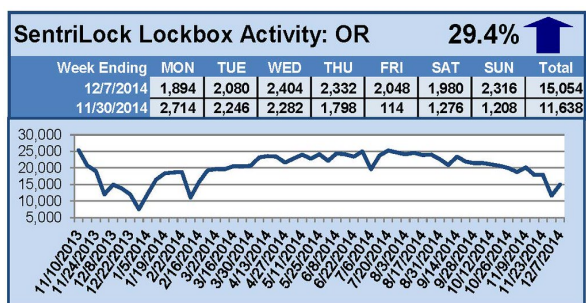

# SentriLock Lockbox Activity December 1-7, 2014

## This Week's Lockbox Activity

For the week of December 1-7, 2014, these charts show the number of times RMLS™ subscribers opened SentriLock lockboxes in Oregon and Washington. Showing activity rebounded in both states this week.