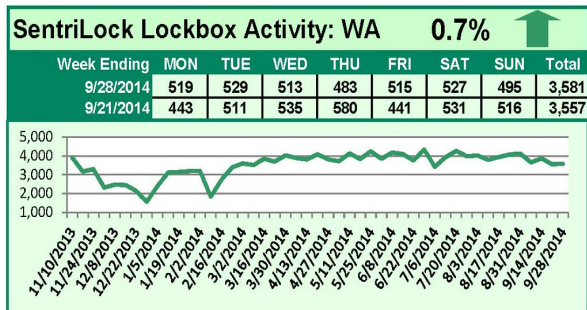

SentriLock Lockbox Activity September 22-28, 2014

This Week's Lockbox Activity

For the week of September 22-28, 2014, these charts show the number of times RMLS™ subscribers opened SentriLock lockboxes in Oregon and Washington. Washington saw activity rise this week, while Oregon saw lockbox activity decrease.

For a larger version of each chart, visit the RMLS™ photostream on Flickr.

SentriLock Lockbox Activity

September 15-21, 2014

This Week's Lockbox Activity

For the week of September 15-21, 2014, these charts show the number of times RMLS™ subscribers opened SentriLock lockboxes in Oregon and Washington. Activity decreased in both Oregon and Washington this week.

For a larger version of each chart, visit the RMLS™ photostream on Flickr.

SentriLock Lockbox Activity September 8-14, 2014

This Week's Lockbox Activity

For the week of September 8-14, 2014, these charts show the number of times RMLS™ subscribers opened SentriLock lockboxes in Oregon and Washington. Activity increased in both Oregon and Washington this week.

For a larger version of each chart, visit the RMLS™ photostream on Flickr.

SentriLock Lockbox Activity September 1-7, 2014

This Week's Lockbox Activity

For the week of September 1-7, 2014, these charts show the number of times RMLS™ subscribers opened SentriLock lockboxes in Oregon and Washington. Oregon and Washington both saw activity decrease this week.