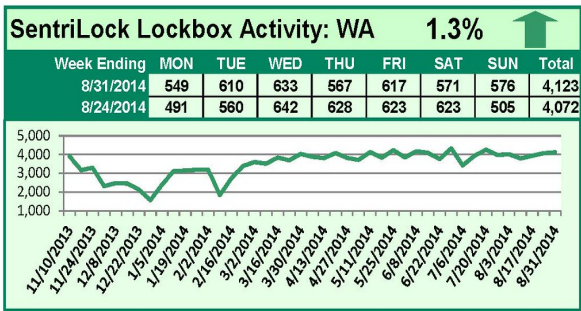

For a larger version of each chart, visit the RMLS™ photostream on Flickr.

SentriLock Lockbox Activity

September 15-21, 2014

This Week's Lockbox Activity

For the week of September 15-21, 2014, these charts show the number of times RMLS™ subscribers opened SentriLock lockboxes in Oregon and Washington. Activity decreased in both Oregon and Washington this week.

For a larger version of each chart, visit the RMLS™ photostream on Flickr.

SentriLock Lockbox Activity September 8-14, 2014

This Week's Lockbox Activity

For the week of September 8-14, 2014, these charts show the number of times RMLS™ subscribers opened SentriLock lockboxes in Oregon and Washington. Activity increased in both Oregon and Washington this week.

For a larger version of each chart, visit the RMLS™ photostream on Flickr.

SentriLock Lockbox Activity September 1-7, 2014

This Week's Lockbox Activity

For the week of September 1-7, 2014, these charts show the number of times RMLS™ subscribers opened SentriLock lockboxes in Oregon and Washington. Oregon and Washington both saw activity decrease this week.

For a larger version of each chart, visit the RMLS™ photostream on Flickr.

SentriLock Lockbox Activity August 25-31, 2014

This Week's Lockbox Activity

For the week of August 25-31, 2014, these charts show the number of times RMLS™ subscribers opened SentriLock lockboxes in Oregon and Washington. Showing activity increased in Washington, but decreased in Oregon this week.