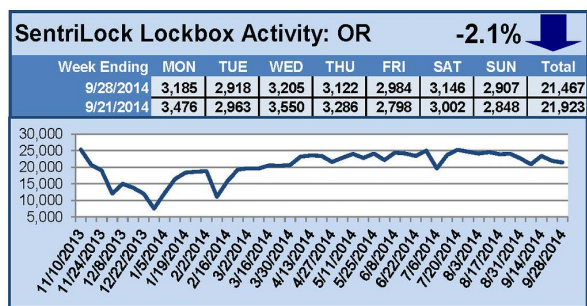

SentriLock Lockbox Activity September 22-28, 2014

This Week's Lockbox Activity

For the week of September 22-28, 2014, these charts show the number of times RMLS™ subscribers opened SentriLock lockboxes in Oregon and Washington. Washington saw activity rise this week, while Oregon saw lockbox activity decrease.

For a larger version of each chart, visit the RMLS™ photostream on Flickr.

SentriLock Lockbox Activity

September 15-21, 2014

This Week's Lockbox Activity

For the week of September 15-21, 2014, these charts show the number of times RMLS™ subscribers opened SentriLock lockboxes in Oregon and Washington. Activity decreased in both Oregon and Washington this week.

For a larger version of each chart, visit the RMLS™ photostream on Flickr.

SentriLock Lockbox Activity September 8-14, 2014

This Week's Lockbox Activity

For the week of September 8-14, 2014, these charts show the number of times RMLS™ subscribers opened SentriLock lockboxes in Oregon and Washington. Activity increased in both Oregon and Washington this week.

For a larger version of each chart, visit the RMLS™ photostream on Flickr.

SentriLock Lockbox Activity September 1-7, 2014

This Week's Lockbox Activity

For the week of September 1-7, 2014, these charts show the number of times RMLS™ subscribers opened SentriLock lockboxes in Oregon and Washington. Oregon and Washington both saw activity decrease this week.