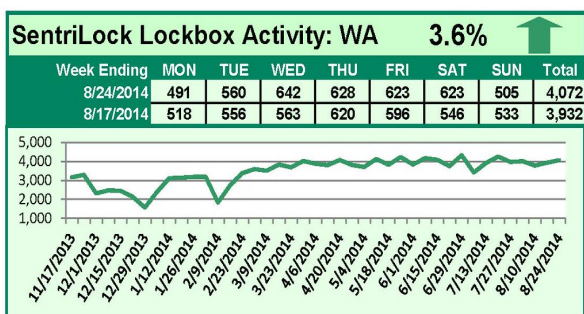

For a larger version of each chart, visit the RMLS™ photostream on Flickr.

SentriLock Lockbox Activity September 1-7, 2014

This Week's Lockbox Activity

For the week of September 1-7, 2014, these charts show the number of times RMLS™ subscribers opened SentriLock lockboxes in Oregon and Washington. Oregon and Washington both saw activity decrease this week.

For a larger version of each chart, visit the RMLS™ photostream on Flickr.

SentriLock Lockbox Activity August 25-31, 2014

This Week's Lockbox Activity

For the week of August 25-31, 2014, these charts show the number of times RMLS™ subscribers opened SentriLock lockboxes in Oregon and Washington. Showing activity increased in Washington, but decreased in Oregon this week.

For a larger version of each chart, visit the RMLS™ photostream on Flickr.

Please note: due to the RMLS™ transition to SentriLock, historical data is only currently available through the RMLS™ Flickr page, under the tag "Supra lockbox activity." SentriLock data will continue accumulating until each chart represents a year of data.

SentriLock Lockbox Activity

August 18-24, 2014

This Week's Lockbox Activity

For the week of August 18-24, 2014, these charts show the number of times RMLS™ subscribers opened SentriLock lockboxes in Oregon and Washington. Activity in Oregon and Washington increased this week.