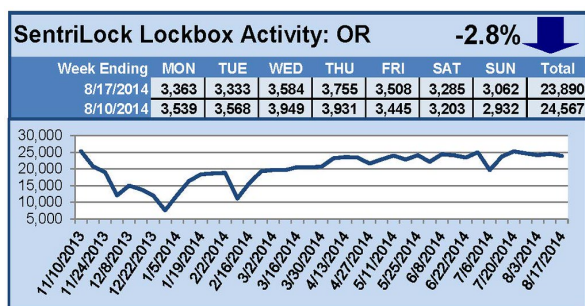

SentriLock Lockbox Activity August 11-17, 2014

This Week's Lockbox Activity

For the week of August 11-17, 2014, these charts show the number of times RMLS™ subscribers opened SentriLock lockboxes in Oregon and Washington. Activity in Washington increased this week, while activity in Oregon decreased.

For a larger version of each chart, visit the RMLS™ photostream on Flickr.

Please note: due to the RMLS™ transition to SentriLock, historical data is only currently available through the RMLS™ Flickr page, under the tag "Supra lockbox activity." SentriLock data will continue accumulating until each chart represents a year of data.