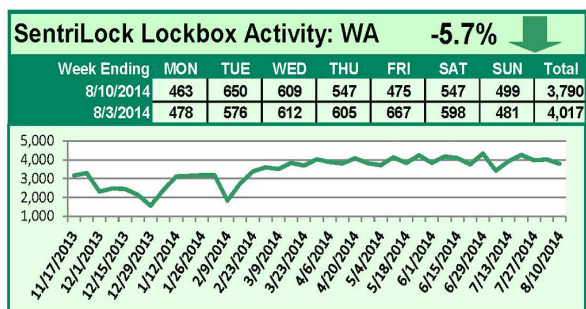

SentriLock Lockbox Activity August 4-August 10, 2014

This Week's Lockbox Activity

For the week of August 4-10, 2014, these charts show the number of times RMLS™ subscribers opened SentriLock lockboxes in Oregon and Washington. Showing activity fell in Washington and rose slightly in Oregon this week.

For a larger version of each chart, visit the RMLS™ photostream on Flickr.

Please note: due to the RMLS™ transition to SentriLock, historical data is only currently available through the RMLS™ Flickr page, under the tag "Supra lockbox activity." SentriLock data will continue accumulating until each chart represents a year of data.