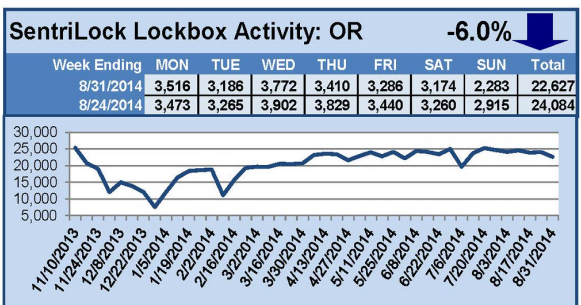

For a larger version of each chart, visit the RMLS™ photostream on Flickr.

SentriLock Lockbox Activity

September 15-21, 2014

This Week's Lockbox Activity

For the week of September 15-21, 2014, these charts show the number of times RMLS™ subscribers opened SentriLock lockboxes in Oregon and Washington. Activity decreased in both Oregon and Washington this week.

For a larger version of each chart, visit the RMLS™ photostream on Flickr.

SentriLock Lockbox Activity September 8-14, 2014

This Week's Lockbox Activity

For the week of September 8-14, 2014, these charts show the number of times RMLS™ subscribers opened SentriLock lockboxes in Oregon and Washington. Activity increased in both Oregon and Washington this week.

For a larger version of each chart, visit the RMLS™ photostream on Flickr.

SentriLock Lockbox Activity September 1-7, 2014

This Week's Lockbox Activity

For the week of September 1-7, 2014, these charts show the number of times RMLS™ subscribers opened SentriLock lockboxes in Oregon and Washington. Oregon and Washington both saw activity decrease this week.

For a larger version of each chart, visit the RMLS™ photostream on Flickr.

SentriLock Lockbox Activity August 25-31, 2014

This Week's Lockbox Activity

For the week of August 25-31, 2014, these charts show the number of times RMLS™ subscribers opened SentriLock lockboxes in Oregon and Washington. Showing activity increased in Washington, but decreased in Oregon this week.