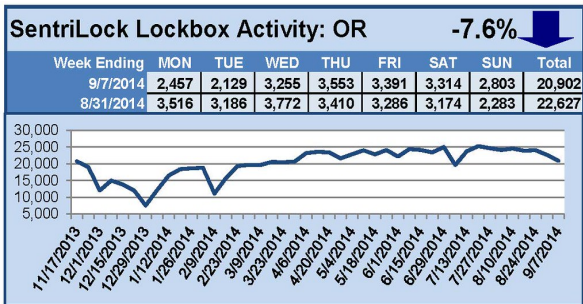

SentriLock Lockbox Activity September 22-28, 2014

This Week's Lockbox Activity

For the week of September 22-28, 2014, these charts show the number of times RMLS™ subscribers opened SentriLock lockboxes in Oregon and Washington. Washington saw activity rise this week, while Oregon saw lockbox activity decrease.

For a larger version of each chart, visit the RMLS™ photostream on Flickr.

SentriLock Lockbox Activity

September 15-21, 2014

This Week's Lockbox Activity

For the week of September 15-21, 2014, these charts show the number of times RMLS™ subscribers opened SentriLock lockboxes in Oregon and Washington. Activity decreased in both Oregon and Washington this week.

For a larger version of each chart, visit the RMLS™ photostream on Flickr.

SentriLock Lockbox Activity September 8-14, 2014

This Week's Lockbox Activity

For the week of September 8-14, 2014, these charts show the number of times RMLS™ subscribers opened SentriLock lockboxes in Oregon and Washington. Activity increased in both Oregon and Washington this week.

For a larger version of each chart, visit the RMLS™ photostream on Flickr.

SentriLock Lockbox Activity September 1-7, 2014

This Week's Lockbox Activity

For the week of September 1-7, 2014, these charts show the number of times RMLS™ subscribers opened SentriLock lockboxes in Oregon and Washington. Oregon and Washington both saw activity decrease this week.