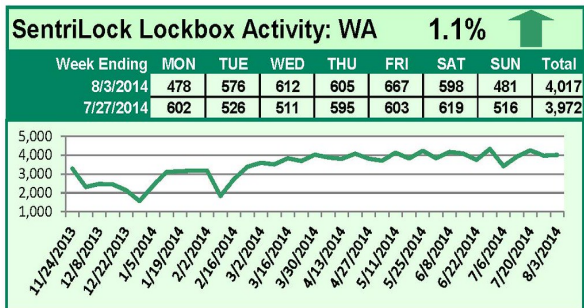

SentriLock Lockbox Activity July 28-August 3, 2014

This Week's Lockbox Activity

For the week of July 28-August 3, 2014, these charts show the number of times RMLS™ subscribers opened SentriLock lockboxes in Oregon and Washington. Showing activity rose in Washington and fell in Oregon this week.

For a larger version of each chart, visit the RMLS™ photostream on Flickr.

Please note: due to the RMLS™ transition to SentriLock, historical data is only currently available through the RMLS™ Flickr page, under the tag "Supra lockbox activity." SentriLock data will continue accumulating until each chart represents a year of data.