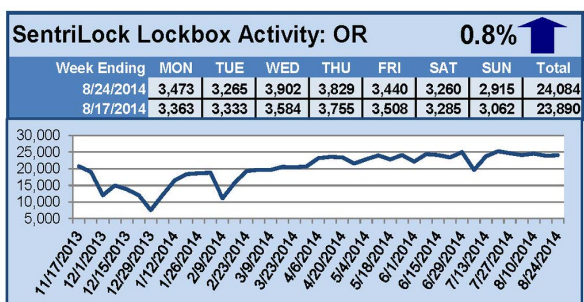

For a larger version of each chart, visit the RMLS™ photostream on Flickr.

SentriLock Lockbox Activity September 1-7, 2014

This Week's Lockbox Activity

For the week of September 1-7, 2014, these charts show the number of times RMLS™ subscribers opened SentriLock lockboxes in Oregon and Washington. Oregon and Washington both saw activity decrease this week.

For a larger version of each chart, visit the RMLS™ photostream on Flickr.

SentriLock Lockbox Activity August 25-31, 2014

This Week's Lockbox Activity

For the week of August 25-31, 2014, these charts show the number of times RMLS™ subscribers opened SentriLock lockboxes in Oregon and Washington. Showing activity increased in Washington, but decreased in Oregon this week.

For a larger version of each chart, visit the RMLS™ photostream on Flickr.

Please note: due to the RMLS™ transition to SentriLock, historical data is only currently available through the RMLS™ Flickr page, under the tag "Supra lockbox activity." SentriLock data will continue accumulating until each chart represents a year of data.

SentriLock Lockbox Activity

August 18-24, 2014

This Week's Lockbox Activity

For the week of August 18-24, 2014, these charts show the number of times RMLS™ subscribers opened SentriLock lockboxes in Oregon and Washington. Activity in Oregon and Washington increased this week.