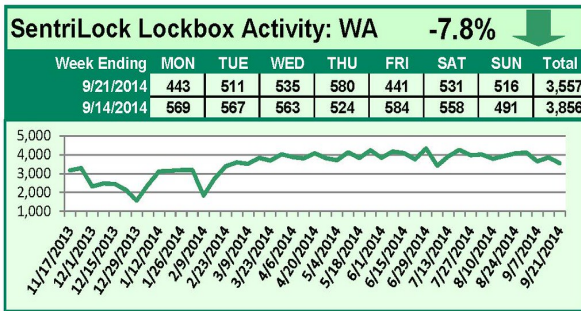

SentriLock Lockbox Activity September 22-28, 2014

This Week's Lockbox Activity

For the week of September 22-28, 2014, these charts show the number of times RMLS™ subscribers opened SentriLock lockboxes in Oregon and Washington. Washington saw activity rise this week, while Oregon saw lockbox activity decrease.

For a larger version of each chart, visit the RMLS™ photostream on Flickr.

SentriLock Lockbox Activity

September 15-21, 2014

This Week's Lockbox Activity

For the week of September 15-21, 2014, these charts show the number of times RMLS™ subscribers opened SentriLock lockboxes in Oregon and Washington. Activity decreased in both Oregon and Washington this week.

For a larger version of each chart, visit the RMLS™ photostream on Flickr.

SentriLock Lockbox Activity September 8-14, 2014

This Week's Lockbox Activity

For the week of September 8-14, 2014, these charts show the number of times RMLS™ subscribers opened SentriLock lockboxes in Oregon and Washington. Activity increased in both Oregon and Washington this week.

For a larger version of each chart, visit the RMLS™ photostream on Flickr.

SentriLock Lockbox Activity September 1-7, 2014

This Week's Lockbox Activity

For the week of September 1-7, 2014, these charts show the number of times RMLS™ subscribers opened SentriLock lockboxes in Oregon and Washington. Oregon and Washington both saw activity decrease this week.