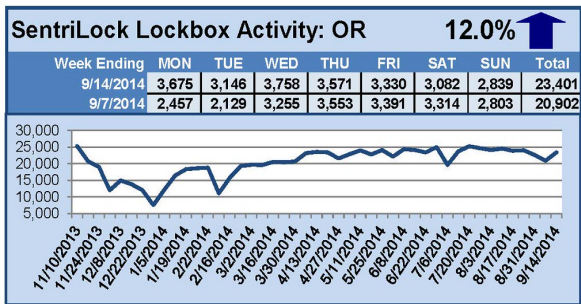

SentriLock Lockbox Activity September 22-28, 2014

This Week's Lockbox Activity

For the week of September 22-28, 2014, these charts show the number of times RMLS™ subscribers opened SentriLock lockboxes in Oregon and Washington. Washington saw activity rise this week, while Oregon saw lockbox activity decrease.

For a larger version of each chart, visit the RMLS™ photostream on Flickr.

SentriLock Lockbox Activity

September 15-21, 2014

This Week's Lockbox Activity

For the week of September 15-21, 2014, these charts show the number of times RMLS™ subscribers opened SentriLock lockboxes in Oregon and Washington. Activity decreased in both Oregon and Washington this week.

For a larger version of each chart, visit the RMLS™ photostream on Flickr.

SentriLock Lockbox Activity September 8-14, 2014

This Week's Lockbox Activity

For the week of September 8-14, 2014, these charts show the number of times RMLS™ subscribers opened SentriLock lockboxes in Oregon and Washington. Activity increased in both Oregon and Washington this week.

For a larger version of each chart, visit the RMLS™ photostream on Flickr.

SentriLock Lockbox Activity September 1-7, 2014

This Week's Lockbox Activity

For the week of September 1-7, 2014, these charts show the number of times RMLS™ subscribers opened SentriLock lockboxes in Oregon and Washington. Oregon and Washington both saw activity decrease this week.