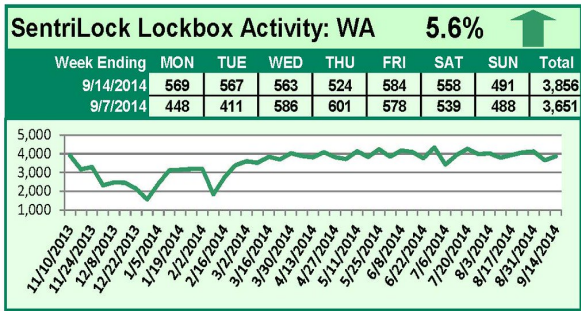

SentriLock Lockbox Activity September 22-28, 2014

This Week's Lockbox Activity

For the week of September 22-28, 2014, these charts show the number of times RMLS™ subscribers opened SentriLock lockboxes in Oregon and Washington. Washington saw activity rise this week, while Oregon saw lockbox activity decrease.

For a larger version of each chart, visit the RMLS™ photostream on Flickr.

SentriLock Lockbox Activity

September 15-21, 2014

This Week's Lockbox Activity

For the week of September 15-21, 2014, these charts show the number of times RMLS™ subscribers opened SentriLock lockboxes in Oregon and Washington. Activity decreased in both Oregon and Washington this week.

For a larger version of each chart, visit the RMLS™ photostream on Flickr.

SentriLock Lockbox Activity September 8-14, 2014

This Week's Lockbox Activity

For the week of September 8-14, 2014, these charts show the number of times RMLS™ subscribers opened SentriLock lockboxes in Oregon and Washington. Activity increased in both Oregon and Washington this week.

For a larger version of each chart, visit the RMLS™ photostream on Flickr.

SentriLock Lockbox Activity September 1-7, 2014

This Week's Lockbox Activity

For the week of September 1-7, 2014, these charts show the number of times RMLS™ subscribers opened SentriLock lockboxes in Oregon and Washington. Oregon and Washington both saw activity decrease this week.