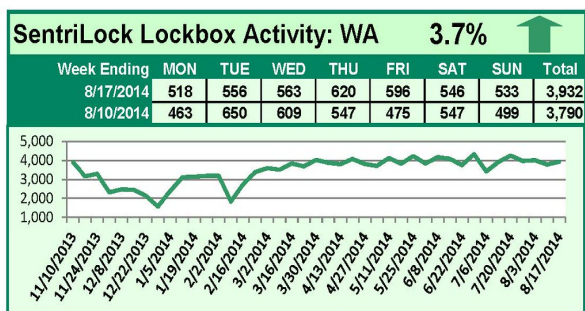

For a larger version of each chart, visit the RMLS™ photostream on Flickr.

Please note: due to the RMLS™ transition to SentriLock, historical data is only currently available through the RMLS™ Flickr page, under the tag "Supra lockbox activity." SentriLock data will continue accumulating until each chart represents a year of data.

SentriLock Lockbox Activity

August 18-24, 2014

This Week's Lockbox Activity

For the week of August 18-24, 2014, these charts show the number of times RMLS™ subscribers opened SentriLock lockboxes in Oregon and Washington. Activity in Oregon and Washington increased this week.

SentriLock Lockbox Activity August 11-17, 2014

This Week's Lockbox Activity

For the week of August 11-17, 2014, these charts show the number of times RMLS™ subscribers opened SentriLock lockboxes in Oregon and Washington. Activity in Washington increased this week, while activity in Oregon decreased.