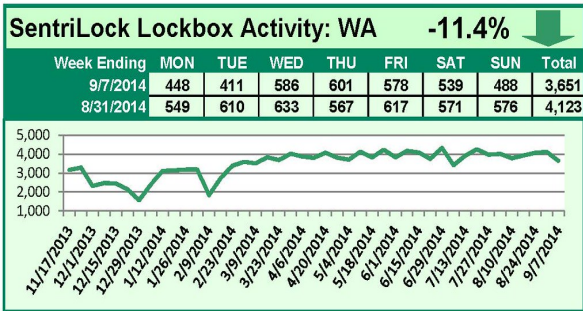

For a larger version of each chart, visit the RMLS™ photostream on Flickr.

SentriLock Lockbox Activity

September 15-21, 2014

This Week's Lockbox Activity

For the week of September 15-21, 2014, these charts show the number of times RMLS™ subscribers opened SentriLock lockboxes in Oregon and Washington. Activity decreased in both Oregon and Washington this week.

For a larger version of each chart, visit the RMLS™ photostream on Flickr.

SentriLock Lockbox Activity September 8-14, 2014

This Week's Lockbox Activity

For the week of September 8-14, 2014, these charts show the number of times RMLS™ subscribers opened SentriLock lockboxes in Oregon and Washington. Activity increased in both Oregon and Washington this week.

For a larger version of each chart, visit the RMLS™ photostream on Flickr.

SentriLock Lockbox Activity September 1-7, 2014

This Week's Lockbox Activity

For the week of September 1-7, 2014, these charts show the number of times RMLS™ subscribers opened SentriLock lockboxes in Oregon and Washington. Oregon and Washington both saw activity decrease this week.

For a larger version of each chart, visit the RMLS™ photostream on Flickr.

SentriLock Lockbox Activity August 25-31, 2014

This Week's Lockbox Activity

For the week of August 25-31, 2014, these charts show the number of times RMLS™ subscribers opened SentriLock lockboxes in Oregon and Washington. Showing activity increased in Washington, but decreased in Oregon this week.