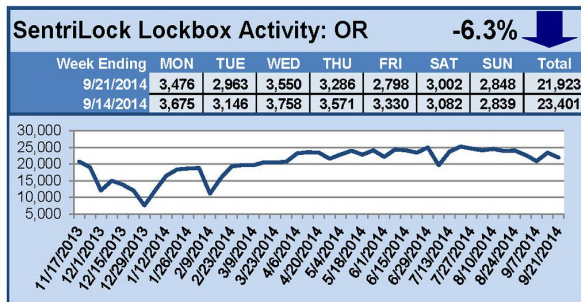

SentriLock Lockbox Activity September 22-28, 2014

This Week's Lockbox Activity

For the week of September 22-28, 2014, these charts show the number of times RMLS™ subscribers opened SentriLock lockboxes in Oregon and Washington. Washington saw activity rise this week, while Oregon saw lockbox activity decrease.

For a larger version of each chart, visit the RMLS™ photostream on Flickr.

SentriLock Lockbox Activity

September 15-21, 2014

This Week's Lockbox Activity

For the week of September 15-21, 2014, these charts show the number of times RMLS™ subscribers opened SentriLock lockboxes in Oregon and Washington. Activity decreased in both Oregon and Washington this week.

For a larger version of each chart, visit the RMLS™ photostream on Flickr.

SentriLock Lockbox Activity September 8-14, 2014

This Week's Lockbox Activity

For the week of September 8-14, 2014, these charts show the number of times RMLS™ subscribers opened SentriLock lockboxes in Oregon and Washington. Activity increased in both Oregon and Washington this week.

For a larger version of each chart, visit the RMLS™ photostream on Flickr.

SentriLock Lockbox Activity September 1-7, 2014

This Week's Lockbox Activity

For the week of September 1-7, 2014, these charts show the number of times RMLS™ subscribers opened SentriLock lockboxes in Oregon and Washington. Oregon and Washington both saw activity decrease this week.