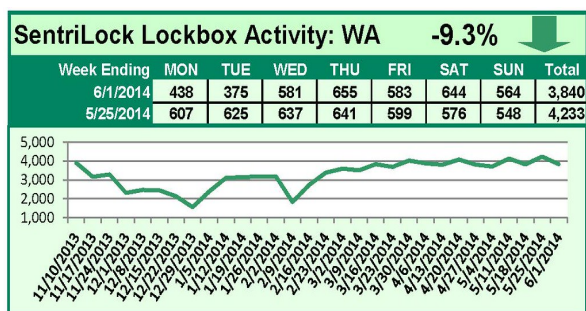

SentriLock Lockbox Activity May 26-June 1, 2014

This Week's Lockbox Activity

For the week of May 26-June 1, 2014, these charts show the number of times RMLS™ subscribers opened SentriLock lockboxes in Oregon and Washington. Activity fell this week in both states.

For a larger version of each chart, visit the RMLS™ photostream on Flickr.

Please note: due to the RMLS™ transition to SentriLock, historical data is only currently available through the RMLS™ Flickr page, under the tag "Supra lockbox activity." SentriLock data will continue accumulating until each chart represents a year of data.