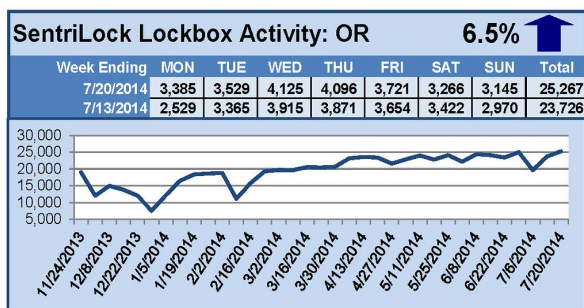

# SentriLock Lockbox Activity July 14-20, 2014

## This Week's Lockbox Activity

For the week of July 14-20, 2014, these charts show the number of times RMLS™ subscribers opened SentriLock lockboxes in Oregon and Washington. Showings increased again in both Oregon and Washington this week.

For a larger version of each chart, visit the RMLS™ photostream on Flickr.

**Please note: due to the RMLS™ transition to SentriLock, historical data is only currently available through the RMLS™ Flickr page, under the tag "Supra lockbox activity." SentriLock data will continue accumulating until each chart represents a year of data.**