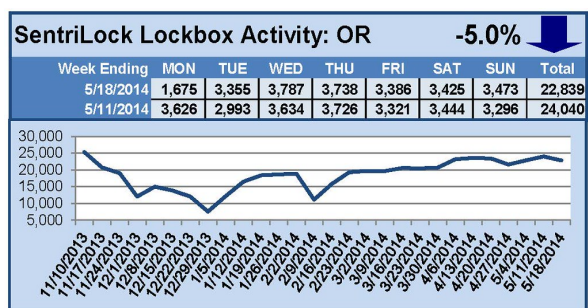

SentriLock Lockbox Activity May 12-18, 2014

This Week's Lockbox Activity

For the week of May 12-18, 2014, these charts show the number of times RMLS™ subscribers opened SentriLock lockboxes in Oregon and Washington. Activity decreased in both states this week.

For a larger version of each chart, visit the RMLS™ photostream on Flickr.

Please note: due to the RMLS™ transition to SentriLock, historical data is only currently available through the RMLS™ Flickr page, under the tag "Supra lockbox activity." SentriLock data will continue accumulating until each chart represents a year of data.