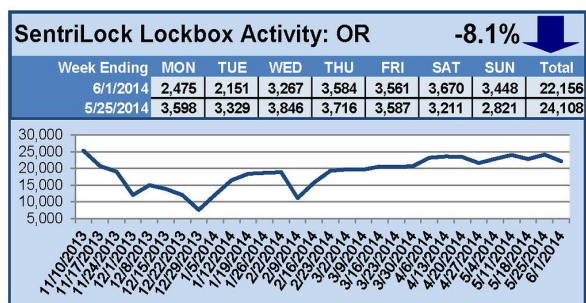

SentriLock Lockbox Activity May 26-June 1, 2014

This Week's Lockbox Activity

For the week of May 26-June 1, 2014, these charts show the number of times RMLS™ subscribers opened SentriLock lockboxes in Oregon and Washington. Activity fell this week in both states.

For a larger version of each chart, visit the RMLS™ photostream on Flickr.

Please note: due to the RMLS™ transition to SentriLock, historical data is only currently available through the RMLS™ Flickr page, under the tag "Supra lockbox activity." SentriLock data will continue accumulating until each chart represents a year of data.