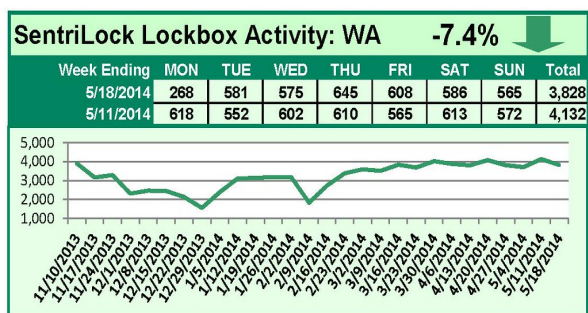

SentriLock Lockbox Activity May 12-18, 2014

This Week's Lockbox Activity

For the week of May 12-18, 2014, these charts show the number of times RMLS™ subscribers opened SentriLock lockboxes in Oregon and Washington. Activity decreased in both states this week.

For a larger version of each chart, visit the RMLS™ photostream on Flickr.

Please note: due to the RMLS™ transition to SentriLock, historical data is only currently available through the RMLS™ Flickr page, under the tag "Supra lockbox activity." SentriLock data will continue accumulating until each chart represents a year of data.