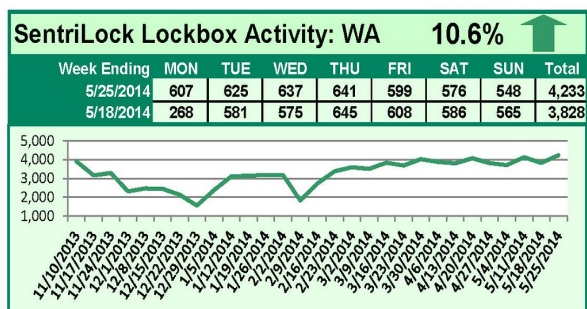

SentriLock Lockbox Activity May 19-25, 2014

This Week's Lockbox Activity

For the week of May 19-25, 2014, these charts show the number of times RMLS™ subscribers opened SentriLock lockboxes in Oregon and Washington. The number of showings rose this week in both Oregon and Washington.

For a larger version of each chart, visit the RMLS™ photostream on Flickr.

Please note: due to the RMLS™ transition to SentriLock, historical data is only currently available through the RMLS™ Flickr page, under the tag "Supra lockbox activity." SentriLock data will continue accumulating until each chart represents a year of data.