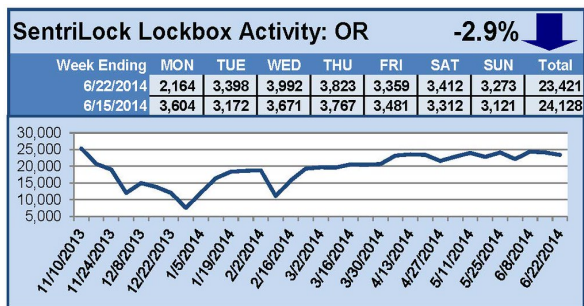

SentriLock Lockbox Activity June 16-22, 2014

This Week's Lockbox Activity

For the week of June 16-22, 2014, these charts show the number of times RMLS™ subscribers opened SentriLock lockboxes in Oregon and Washington. Activity fell in both Oregon and Washington again this week.

For a larger version of each chart, visit the RMLS™ photostream on Flickr.

Please note: due to the RMLS™ transition to SentriLock, historical data is only currently available through the RMLS™ Flickr page, under the tag "Supra lockbox activity." SentriLock data will continue accumulating until each chart represents a year of data.