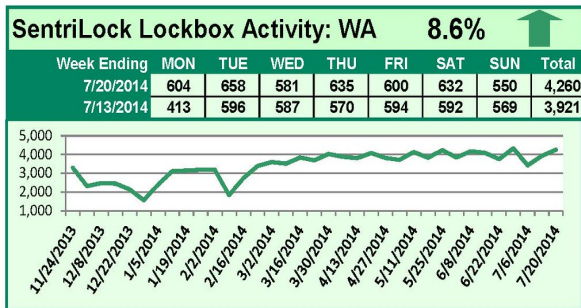

# SentriLock Lockbox Activity July 14-20, 2014

## This Week's Lockbox Activity

For the week of July 14-20, 2014, these charts show the number of times RMLS™ subscribers opened SentriLock lockboxes in Oregon and Washington. Showings increased again in both Oregon and Washington this week.

For a larger version of each chart, visit the RMLS™ photostream on Flickr.

**Please note: due to the RMLS™ transition to SentriLock, historical data is only currently available through the RMLS™ Flickr page, under the tag "Supra lockbox activity." SentriLock data will continue accumulating until each chart represents a year of data.**