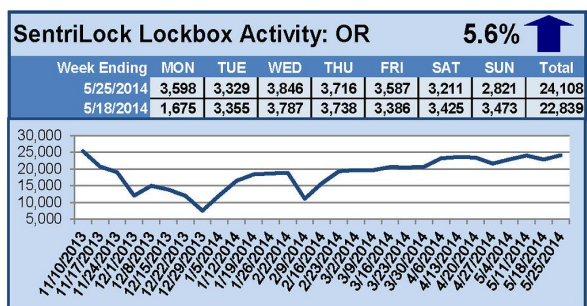

SentriLock Lockbox Activity May 19-25, 2014

This Week's Lockbox Activity

For the week of May 19-25, 2014, these charts show the number of times RMLS™ subscribers opened SentriLock lockboxes in Oregon and Washington. The number of showings rose this week in both Oregon and Washington.

For a larger version of each chart, visit the RMLS™ photostream on Flickr.

Please note: due to the RMLS™ transition to SentriLock, historical data is only currently available through the RMLS™ Flickr page, under the tag "Supra lockbox activity." SentriLock data will continue accumulating until each chart represents a year of data.