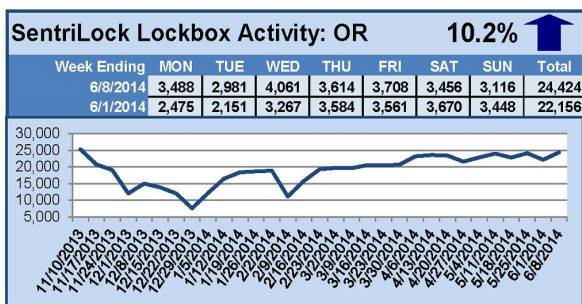

SentriLock Lockbox Activity June 2-8, 2014

This Week's Lockbox Activity

For the week of June 2-8, 2014, these charts show the number of times RMLS™ subscribers opened SentriLock lockboxes in Oregon and Washington. Showings rose this week in both states.

For a larger version of each chart, visit the RMLS™ photostream on Flickr.

Please note: due to the RMLS™ transition to SentriLock, historical data is only currently available through the RMLS™ Flickr page, under the tag "Supra lockbox activity." SentriLock data will continue accumulating until each chart represents a year of data.