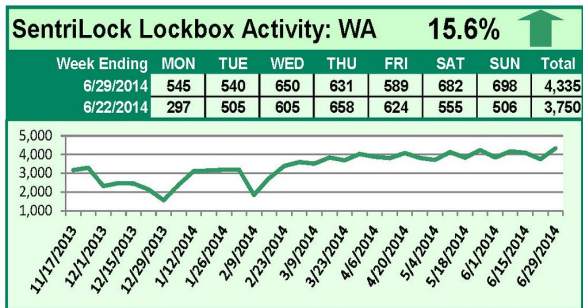

SentriLock Lockbox Activity June 23-29, 2014

This Week's Lockbox Activity

For the week of June 23-29, 2014, these charts show the number of times RMLS™ subscribers opened SentriLock lockboxes in Oregon and Washington. Showing activity rose in both Oregon and Washington this week.

For a larger version of each chart, visit the RMLS™ photostream on Flickr.

Please note: due to the RMLS™ transition to SentriLock, historical data is only currently available through the RMLS™ Flickr page, under the tag "Supra lockbox activity." SentriLock data will continue accumulating until each chart represents a year of data.