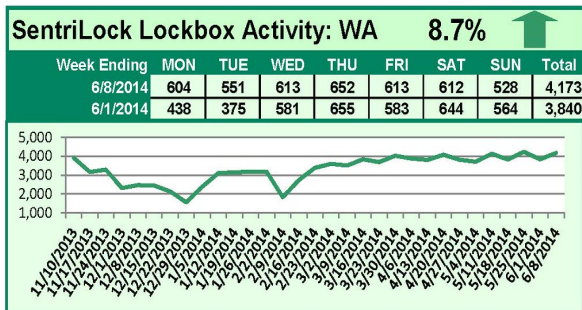

SentriLock Lockbox Activity June 2-8, 2014

This Week's Lockbox Activity

For the week of June 2-8, 2014, these charts show the number of times RMLS™ subscribers opened SentriLock lockboxes in Oregon and Washington. Showings rose this week in both states.

For a larger version of each chart, visit the RMLS™ photostream on Flickr.

Please note: due to the RMLS™ transition to SentriLock, historical data is only currently available through the RMLS™ Flickr page, under the tag "Supra lockbox activity." SentriLock data will continue accumulating until each chart represents a year of data.