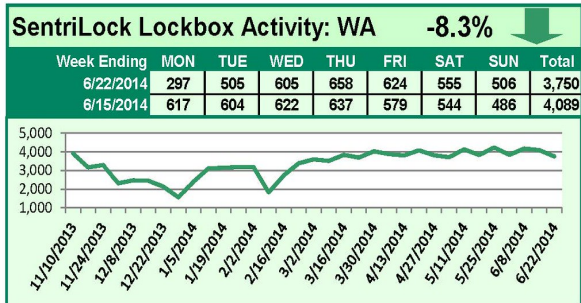

SentriLock Lockbox Activity June 16-22, 2014

This Week's Lockbox Activity

For the week of June 16-22, 2014, these charts show the number of times RMLS™ subscribers opened SentriLock lockboxes in Oregon and Washington. Activity fell in both Oregon and Washington again this week.

For a larger version of each chart, visit the RMLS™ photostream on Flickr.

Please note: due to the RMLS™ transition to SentriLock, historical data is only currently available through the RMLS™ Flickr page, under the tag "Supra lockbox activity." SentriLock data will continue accumulating until each chart represents a year of data.