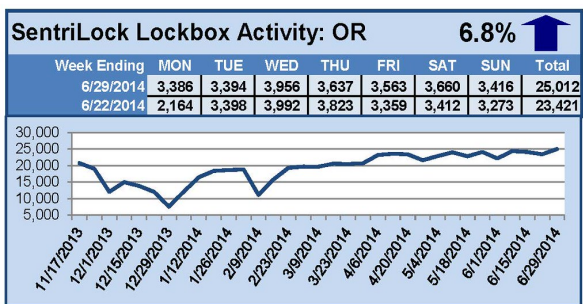

SentriLock Lockbox Activity June 23-29, 2014

This Week's Lockbox Activity

For the week of June 23-29, 2014, these charts show the number of times RMLS™ subscribers opened SentriLock lockboxes in Oregon and Washington. Showing activity rose in both Oregon and Washington this week.

For a larger version of each chart, visit the RMLS™ photostream on Flickr.

Please note: due to the RMLS™ transition to SentriLock, historical data is only currently available through the RMLS™ Flickr page, under the tag "Supra lockbox activity." SentriLock data will continue accumulating until each chart represents a year of data.