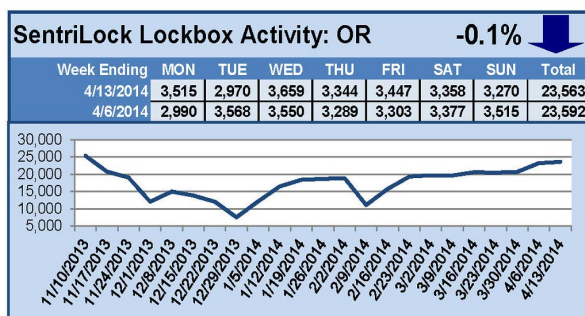

SentriLock Lockbox Activity April 7-13, 2014

This Week's Lockbox Activity

For the week of April 7-13, 2014, these charts show the number of times RMLS™ subscribers opened SentriLock lockboxes in Oregon and Washington. Activity fell in both Oregon and Washington this week.

For a larger version of each chart, visit the RMLS™ photostream on Flickr.

Please note: due to the RMLS™ transition to SentriLock, historical data is only currently available through the RMLS™ Flickr page, under the tag "Supra lockbox activity." SentriLock data will continue accumulating until each chart represents a year of data.