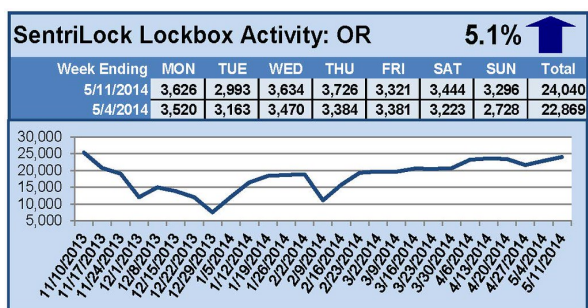

SentriLock Lockbox Activity May 5-11, 2014

This Week's Lockbox Activity

For the week of May 5-11, 2014, these charts show the number of times RMLS™ subscribers opened SentriLock lockboxes in Oregon and Washington. Activity increased in both states this week.

For a larger version of each chart, visit the RMLS™ photostream on Flickr.

Please note: due to the RMLS™ transition to SentriLock, historical data is only currently available through the RMLS™ Flickr page, under the tag "Supra lockbox activity." SentriLock data will continue accumulating until each chart represents a year of data.

SentriLock Lockbox Activity April 28-May 4, 2014

This Week's Lockbox Activity

For the week of April 28-May 4, 2014, these charts show the number of times RMLS™ subscribers opened SentriLock lockboxes in Oregon and Washington. Showings increased in Oregon but decreased in Washington this week.