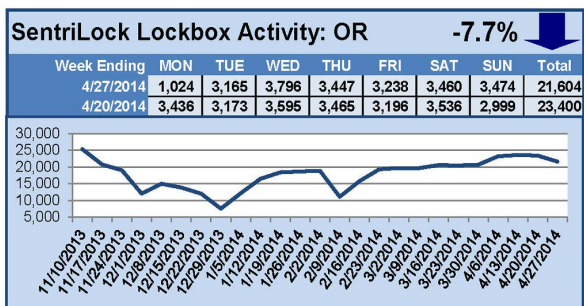

For a larger version of each chart, visit the RMLS™ photostream on Flickr.

Please note: due to the RMLS™ transition to SentriLock, historical data is only currently available through the RMLS™ Flickr page, under the tag "Supra lockbox activity." SentriLock data will continue accumulating until each chart represents a year of data.

SentriLock Lockbox Activity April 28-May 4, 2014

This Week's Lockbox Activity

For the week of April 28-May 4, 2014, these charts show the number of times RMLS™ subscribers opened SentriLock lockboxes in Oregon and Washington. Showings increased in Oregon but decreased in Washington this week.

SentriLock Lockbox Activity April 21-27, 2014

This Week's Lockbox Activity

For the week of April 21-27, 2014, these charts show the number of times RMLS™ subscribers opened SentriLock lockboxes in Oregon and Washington. Activity decreased in both states this week.