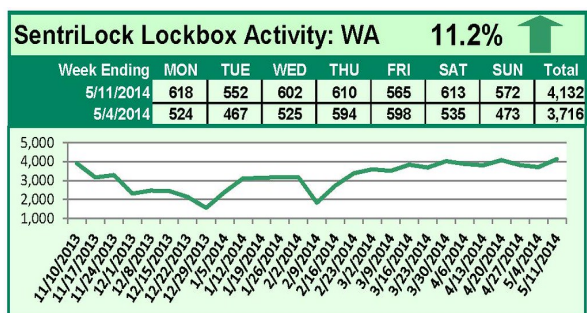

SentriLock Lockbox Activity May 5-11, 2014

This Week's Lockbox Activity

For the week of May 5-11, 2014, these charts show the number of times RMLS™ subscribers opened SentriLock lockboxes in Oregon and Washington. Activity increased in both states this week.

For a larger version of each chart, visit the RMLS™ photostream on Flickr.

Please note: due to the RMLS™ transition to SentriLock, historical data is only currently available through the RMLS™ Flickr page, under the tag "Supra lockbox activity." SentriLock data will continue accumulating until each chart represents a year of data.

SentriLock Lockbox Activity April 28-May 4, 2014

This Week's Lockbox Activity

For the week of April 28-May 4, 2014, these charts show the number of times RMLS™ subscribers opened SentriLock lockboxes in Oregon and Washington. Showings increased in Oregon but decreased in Washington this week.