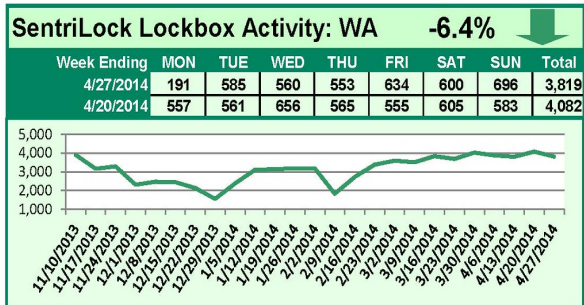

For a larger version of each chart, visit the RMLS™ photostream on Flickr.

Please note: due to the RMLS™ transition to SentriLock, historical data is only currently available through the RMLS™ Flickr page, under the tag "Supra lockbox activity." SentriLock data will continue accumulating until each chart represents a year of data.

SentriLock Lockbox Activity April 28-May 4, 2014

This Week's Lockbox Activity

For the week of April 28-May 4, 2014, these charts show the number of times RMLS™ subscribers opened SentriLock lockboxes in Oregon and Washington. Showings increased in Oregon but decreased in Washington this week.

SentriLock Lockbox Activity April 21-27, 2014

This Week's Lockbox Activity

For the week of April 21-27, 2014, these charts show the number of times RMLS™ subscribers opened SentriLock lockboxes in Oregon and Washington. Activity decreased in both states this week.