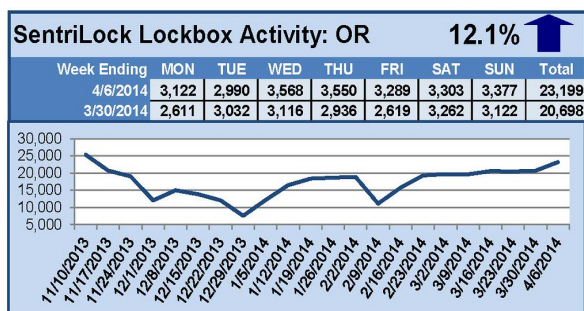

SentriLock Lockbox Activity

March 31-April 6, 2014

This Week's Lockbox Activity

For the week of March 31-April 6, 2014, these charts show the number of times RMLS™ subscribers opened SentriLock lockboxes in Oregon and Washington. Showings rose in Oregon, but fell in Washington this week.

For a larger version of each chart, visit the RMLS™ photostream on Flickr.

Please note: due to the RMLS™ transition to SentriLock, historical data is only currently available through the RMLS™ Flickr page, under the tag "Supra lockbox activity." SentriLock data will continue accumulating until each chart represents a year of data.