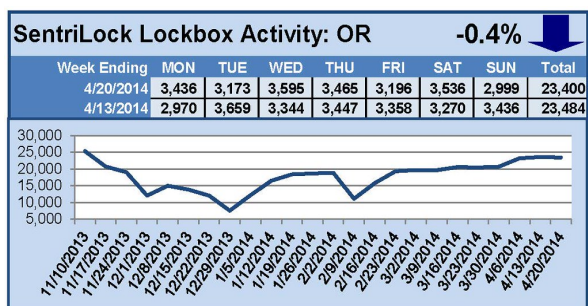

SentriLock Lockbox Activity April 14-20, 2014

This Week's Lockbox Activity

For the week of April 14-20, 2014, these charts show the number of times RMLS™ subscribers opened SentriLock lockboxes in Oregon and Washington. There was an increase in activity in Washington, while Oregon saw a slight decrease this week.

For a larger version of each chart, visit the RMLS™ photostream on Flickr.

Please note: due to the RMLS™ transition to SentriLock, historical data is only currently available through the RMLS™ Flickr page, under the tag "Supra lockbox activity." SentriLock data will continue accumulating until each chart represents a year of data.