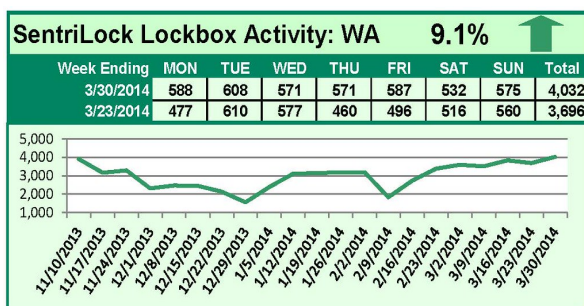

SentriLock Lockbox Activity

March 24-30, 2014

This Week's Lockbox Activity

For the week of March 24-30, 2014, these charts show the number of times RMLS™ subscribers opened SentriLock lockboxes in Oregon and Washington. Showings in both Oregon and Washington rose this week.

For a larger version of each chart, visit the RMLS™ photostream on Flickr.

Please note: due to the RMLS™ transition to SentriLock, historical data is only currently available through the RMLS™ Flickr page, under the tag "Supra lockbox activity." SentriLock data will continue accumulating until each chart represents a year of data.