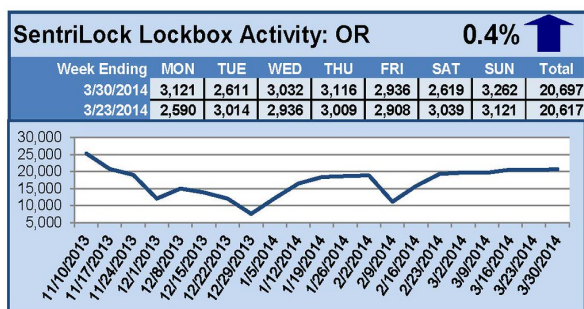

SentriLock Lockbox Activity

March 24-30, 2014

This Week's Lockbox Activity

For the week of March 24-30, 2014, these charts show the number of times RMLS™ subscribers opened SentriLock lockboxes in Oregon and Washington. Showings in both Oregon and Washington rose this week.

For a larger version of each chart, visit the RMLS™ photostream on Flickr.

Please note: due to the RMLS™ transition to SentriLock, historical data is only currently available through the RMLS™ Flickr page, under the tag "Supra lockbox activity." SentriLock data will continue accumulating until each chart represents a year of data.