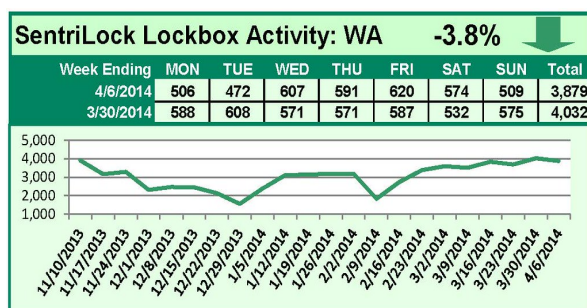

For a larger version of each chart, visit the RMLS™ photostream on Flickr.

Please note: due to the RMLS™ transition to SentriLock, historical data is only currently available through the RMLS™ Flickr page, under the tag "Supra lockbox activity." SentriLock data will continue accumulating until each chart represents a year of data.

SentriLock Lockbox Activity April 7-13, 2014

This Week's Lockbox Activity

For the week of April 7-13, 2014, these charts show the number of times RMLS™ subscribers opened SentriLock lockboxes in Oregon and Washington. Activity fell in both Oregon and Washington this week.

SentriLock Lockbox Activity

March 31-April 6, 2014

This Week's Lockbox Activity

For the week of March 31-April 6, 2014, these charts show the number of times RMLS™ subscribers opened SentriLock lockboxes in Oregon and Washington. Showings rose in Oregon, but fell in Washington this week.