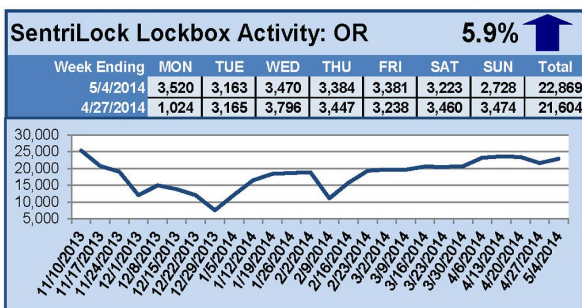

SentriLock Lockbox Activity May 5-11, 2014

This Week's Lockbox Activity

For the week of May 5-11, 2014, these charts show the number of times RMLS™ subscribers opened SentriLock lockboxes in Oregon and Washington. Activity increased in both states this week.

For a larger version of each chart, visit the RMLS™ photostream on Flickr.

Please note: due to the RMLS™ transition to SentriLock, historical data is only currently available through the RMLS™ Flickr page, under the tag "Supra lockbox activity." SentriLock data will continue accumulating until each chart represents a year of data.

SentriLock Lockbox Activity April 28-May 4, 2014

This Week's Lockbox Activity

For the week of April 28-May 4, 2014, these charts show the number of times RMLS™ subscribers opened SentriLock lockboxes in Oregon and Washington. Showings increased in Oregon but decreased in Washington this week.