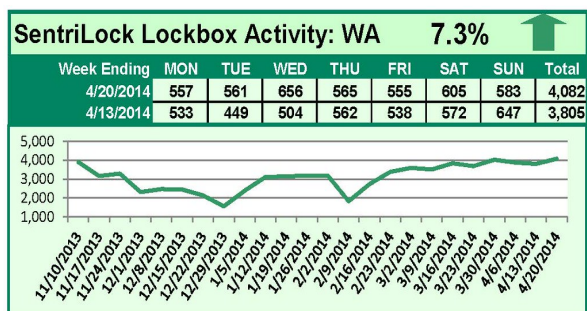

For a larger version of each chart, visit the RMLS™ photostream on Flickr.

Please note: due to the RMLS™ transition to SentriLock, historical data is only currently available through the RMLS™ Flickr page, under the tag "Supra lockbox activity." SentriLock data will continue accumulating until each chart represents a year of data.

SentriLock Lockbox Activity April 21-27, 2014

This Week's Lockbox Activity

For the week of April 21-27, 2014, these charts show the number of times RMLS™ subscribers opened SentriLock lockboxes in Oregon and Washington. Activity decreased in both states this week.

SentriLock Lockbox Activity April 14-20, 2014

This Week's Lockbox Activity

For the week of April 14-20, 2014, these charts show the number of times RMLS™ subscribers opened SentriLock lockboxes in Oregon and Washington. There was an increase in activity in Washington, while Oregon saw a slight decrease this week.