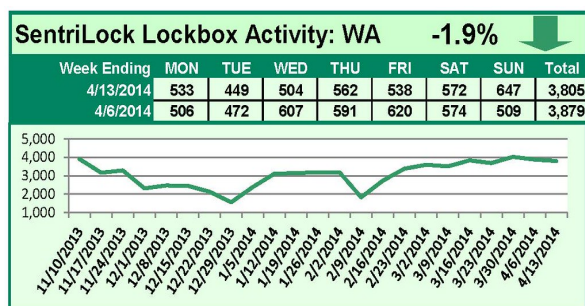

For a larger version of each chart, visit the RMLS™ photostream on Flickr.

Please note: due to the RMLS™ transition to SentriLock, historical data is only currently available through the RMLS™ Flickr page, under the tag "Supra lockbox activity." SentriLock data will continue accumulating until each chart represents a year of data.

SentriLock Lockbox Activity April 14-20, 2014

This Week's Lockbox Activity

For the week of April 14-20, 2014, these charts show the number of times RMLS™ subscribers opened SentriLock lockboxes in Oregon and Washington. There was an increase in activity in Washington, while Oregon saw a slight decrease this week.

SentriLock Lockbox Activity April 7-13, 2014

This Week's Lockbox Activity

For the week of April 7-13, 2014, these charts show the number of times RMLS™ subscribers opened SentriLock lockboxes in Oregon and Washington. Activity fell in both Oregon and Washington this week.