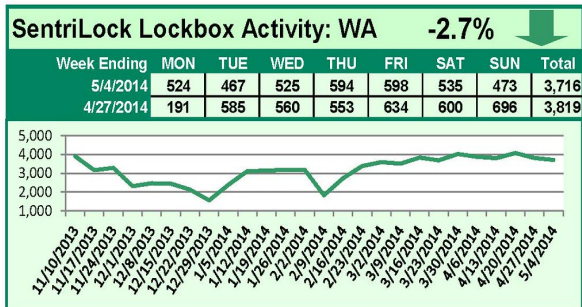

SentriLock Lockbox Activity May 5-11, 2014

This Week's Lockbox Activity

For the week of May 5-11, 2014, these charts show the number of times RMLS™ subscribers opened SentriLock lockboxes in Oregon and Washington. Activity increased in both states this week.

For a larger version of each chart, visit the RMLS™ photostream on Flickr.

Please note: due to the RMLS™ transition to SentriLock, historical data is only currently available through the RMLS™ Flickr page, under the tag "Supra lockbox activity." SentriLock data will continue accumulating until each chart represents a year of data.

SentriLock Lockbox Activity April 28-May 4, 2014

This Week's Lockbox Activity

For the week of April 28-May 4, 2014, these charts show the number of times RMLS™ subscribers opened SentriLock lockboxes in Oregon and Washington. Showings increased in Oregon but decreased in Washington this week.