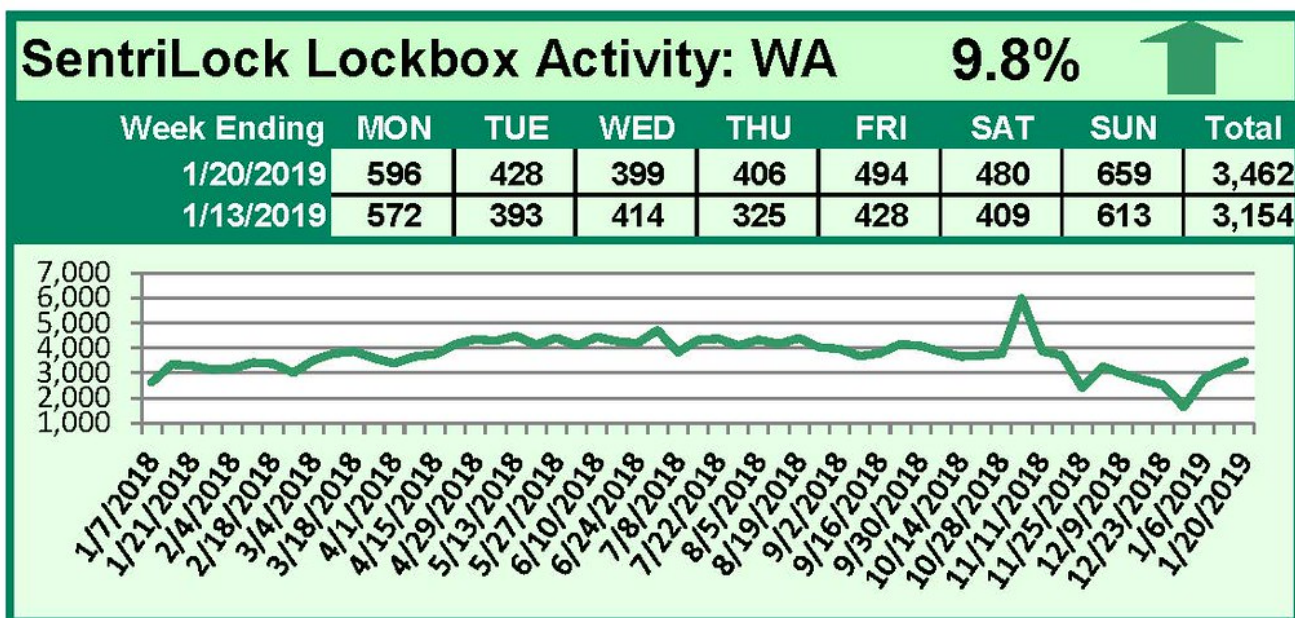

For a larger version of each chart, visit the RMLS™ photostream on Flickr.

SentriLock Lockbox Activity January 14-20, 2019