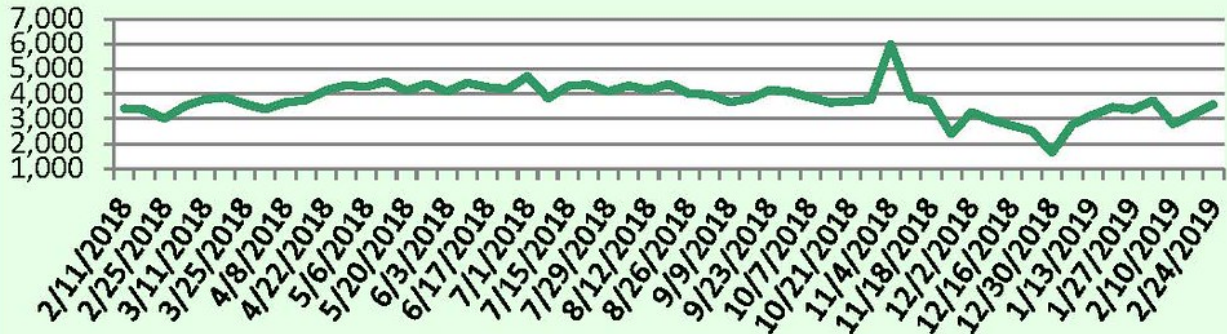

SentriLock Lockbox Activity: WA

13.5%

Week Ending	MON	TUE	WED	THU	FRI	SAT	SUN	Total
2/24/2019	607	434	409	471	503	514	643	3,581
2/17/2019	356	369	425	463	412	432	699	3,156