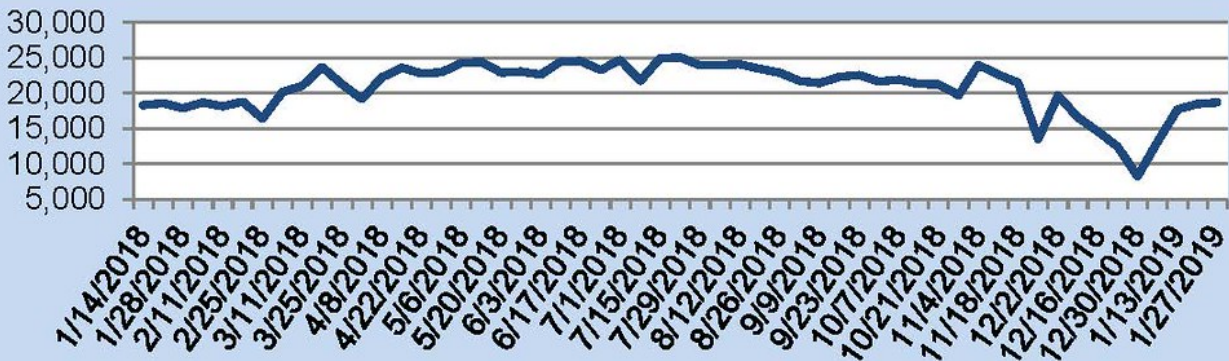

# SentriLock Lockbox Activity January 21-27, 2019

## SentriLock Lockbox Activity: WA

-2.6%

Week Ending	MON	TUE	WED	THU	FRI	SAT	SUN	Total
1/27/2019	516	444	392	421	418	485	696	3,372
1/20/2019	596	428	399	406	494	480	659	3,462

## SentriLock Lockbox Activity: OR

1.2%

Week Ending	MON	TUE	WED	THU	FRI	SAT	SUN	Total
1/27/2019	3,001	2,437	2,129	2,357	2,474	2,734	3,584	18,716
1/20/2019	3,139	2,253	2,337	2,310	2,341	2,377	3,740	18,497

### This Week's Lockbox Activity

For the week of January 21-27, 2019, these charts show the number of times RMLS™ subscribers opened SentriLock lockboxes in Oregon and Washington. Washington saw a decrease in activity this week, while activity in Oregon saw activity increase.