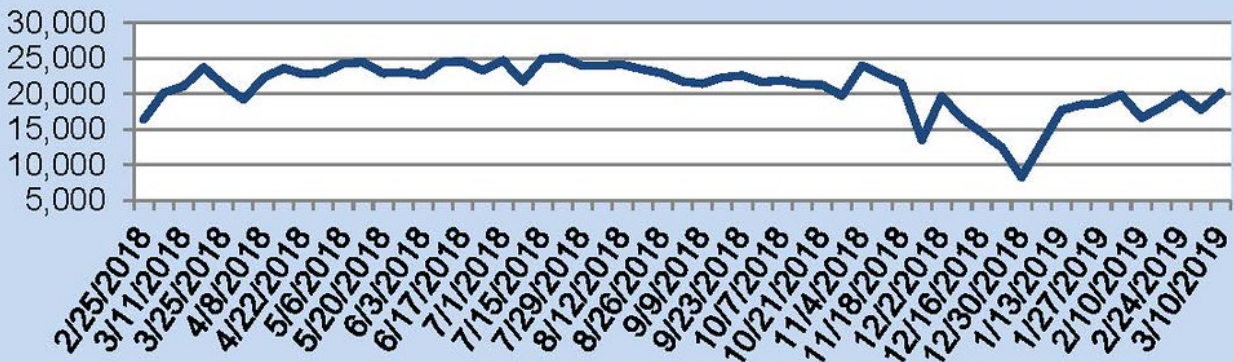

### This Week's Lockbox Activity

For the week of March 11-17, 2019, these charts show the number of times RMLS™ subscribers opened SentriLock lockboxes in Oregon and Washington. Activity increased in both states again this week.

## SentriLock Lockbox Activity: WA

4.8%

Week Ending	MON	TUE	WED	THU	FRI	SAT	SUN	Total
3/10/2019	664	430	406	396	438	453	730	3,517
3/3/2019	510	354	395	404	466	523	704	3,356

## SentriLock Lockbox Activity: OR

13.6%

Week Ending	MON	TUE	WED	THU	FRI	SAT	SUN	Total
3/10/2019	3,336	2,399	2,724	2,411	2,554	3,005	3,770	20,199
3/3/2019	3,141	1,673	2,262	1,592	2,560	2,885	3,664	17,777

### This Week's Lockbox Activity

For the week of March 4-10, 2019, these charts show the number of times RMLS™ subscribers opened SentriLock lockboxes in Oregon and Washington. Activity increased in both states this week.