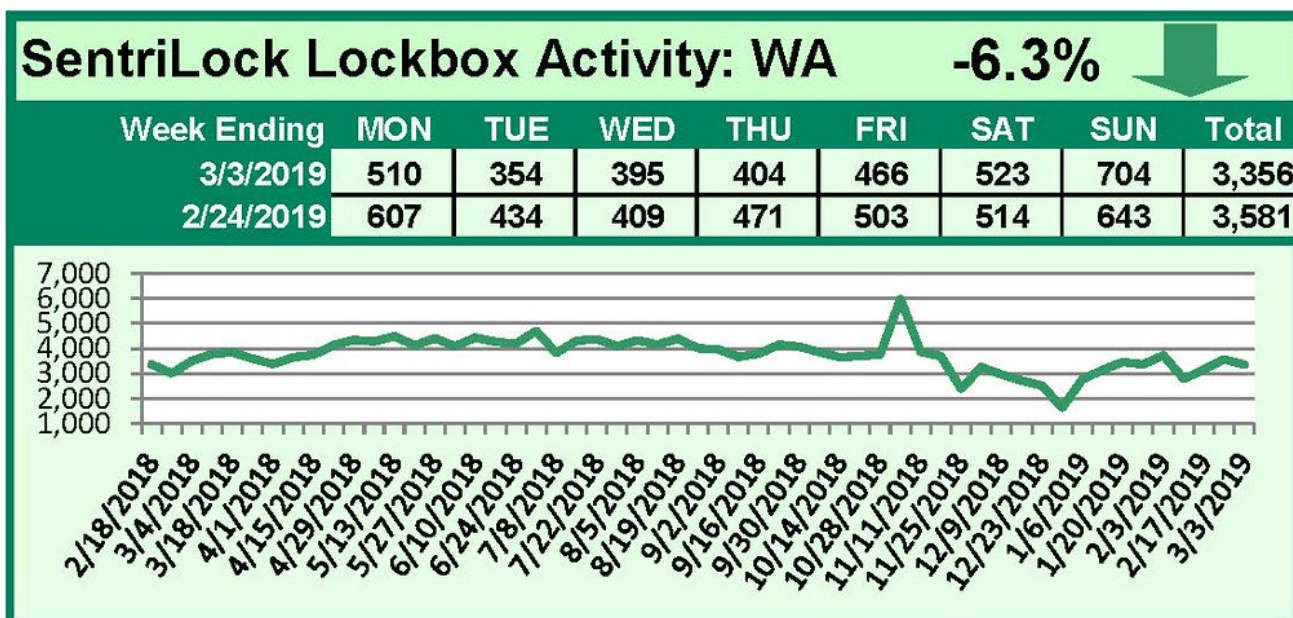

For a larger version of each chart, visit the RMLS™ photostream on Flickr.

SentriLock Lockbox Activity February 25-March 3, 2019