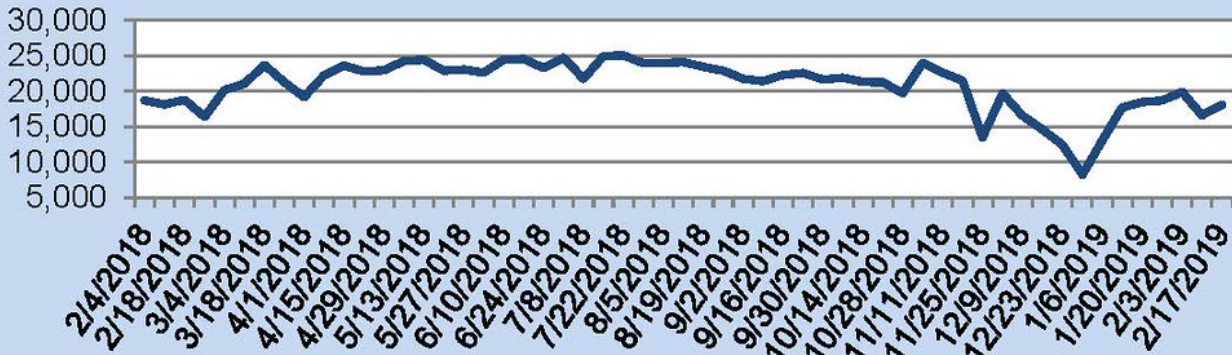

### This Week's Lockbox Activity

For the week of February 18-24, 2019, these charts show the number of times RMLS™ subscribers opened SentriLock lockboxes in Oregon and Washington. Activity increased in both states this week.

For a larger version of each chart, visit the RMLS™ photostream on Flickr.

# SentriLock Lockbox Activity February 11-17, 2019

### This Week's Lockbox Activity

For the week of February 11-17, 2019, these charts show the number of times RMLS™ subscribers opened SentriLock lockboxes in Oregon and Washington. Activity increased in both states this week.