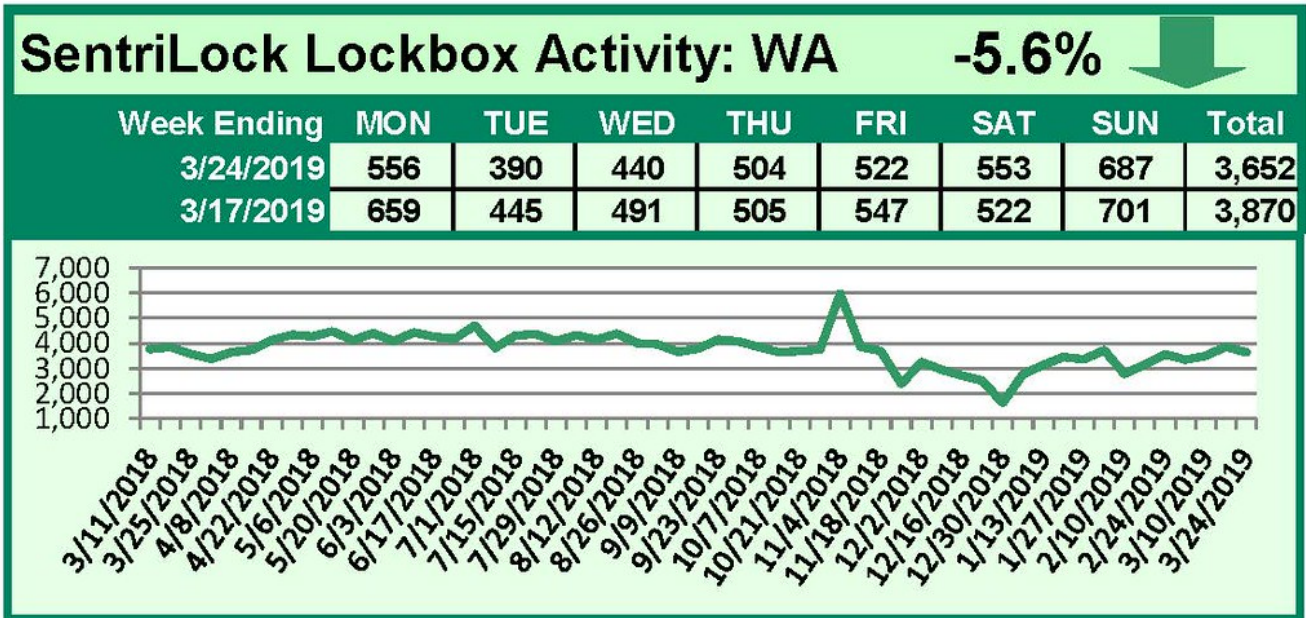

## March 18-24, 2019

This Week's Lockbox Activity

For the week of March 18-24, 2019, these charts show the number of times RMLS™ subscribers opened SentiLock lockboxes in Oregon and Washington. Activity decreased in both states this week.