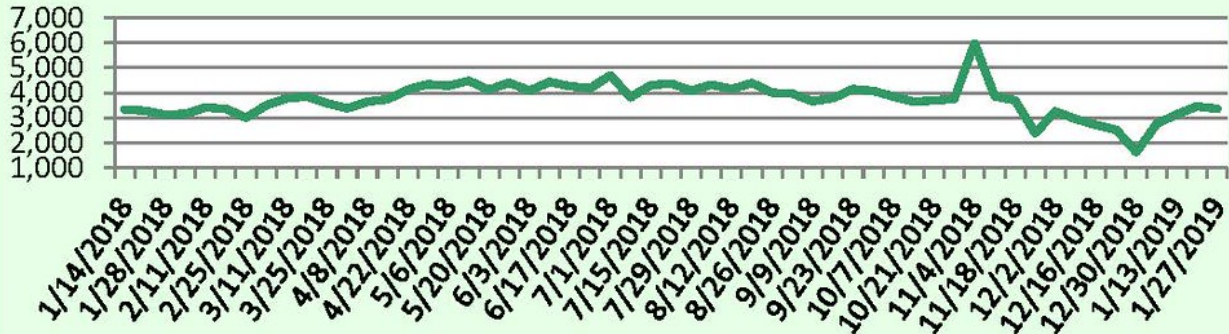

SentriLock Lockbox Activity: WA

-2.6%

Week Ending	MON	TUE	WED	THU	FRI	SAT	SUN	Total
1/27/2019	516	444	392	421	418	485	696	3,372
1/20/2019	596	428	399	406	494	480	659	3,462