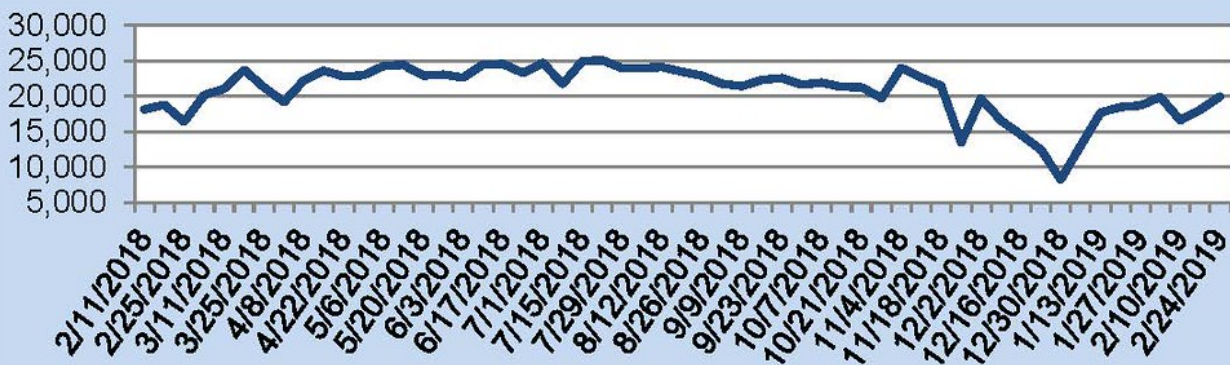

For a larger version of each chart, visit the RMLS™ photostream on Flickr.

---

## SentriLock Lockbox Activity: WA

13.5%

Week Ending	MON	TUE	WED	THU	FRI	SAT	SUN	Total
2/24/2019	607	434	409	471	503	514	643	3,581
2/17/2019	356	369	425	463	412	432	699	3,156

## SentriLock Lockbox Activity: OR

10.0%

Week Ending	MON	TUE	WED	THU	FRI	SAT	SUN	Total
2/24/2019	3,100	2,575	2,503	2,673	2,689	2,776	3,627	19,943
2/17/2019	2,437	2,154	2,316	2,508	2,321	2,709	3,686	18,131

### This Week's Lockbox Activity

For the week of February 18-24, 2019, these charts show the number of times RMLS™ subscribers opened SentriLock lockboxes in Oregon and Washington. Activity increased in both states this week.