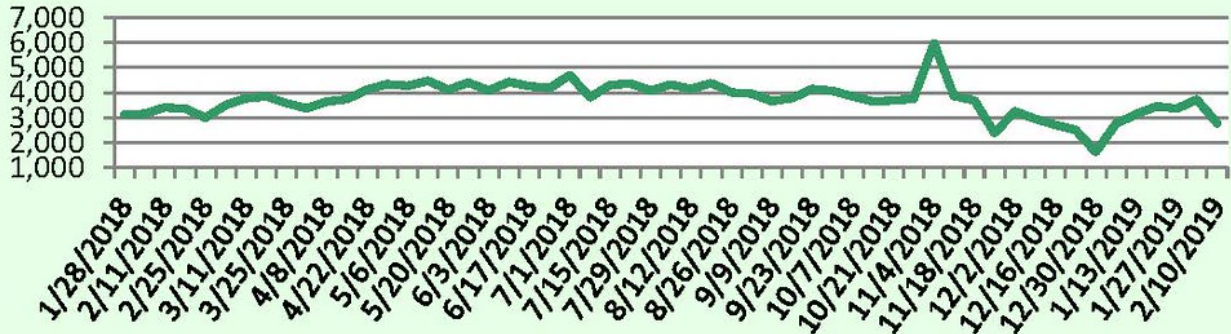

SentriLock Lockbox Activity: WA

-25.2%

Week Ending	MON	TUE	WED	THU	FRI	SAT	SUN	Total
2/10/2019	412	420	390	428	462	459	222	2,793
2/3/2019	537	399	443	500	508	595	753	3,735