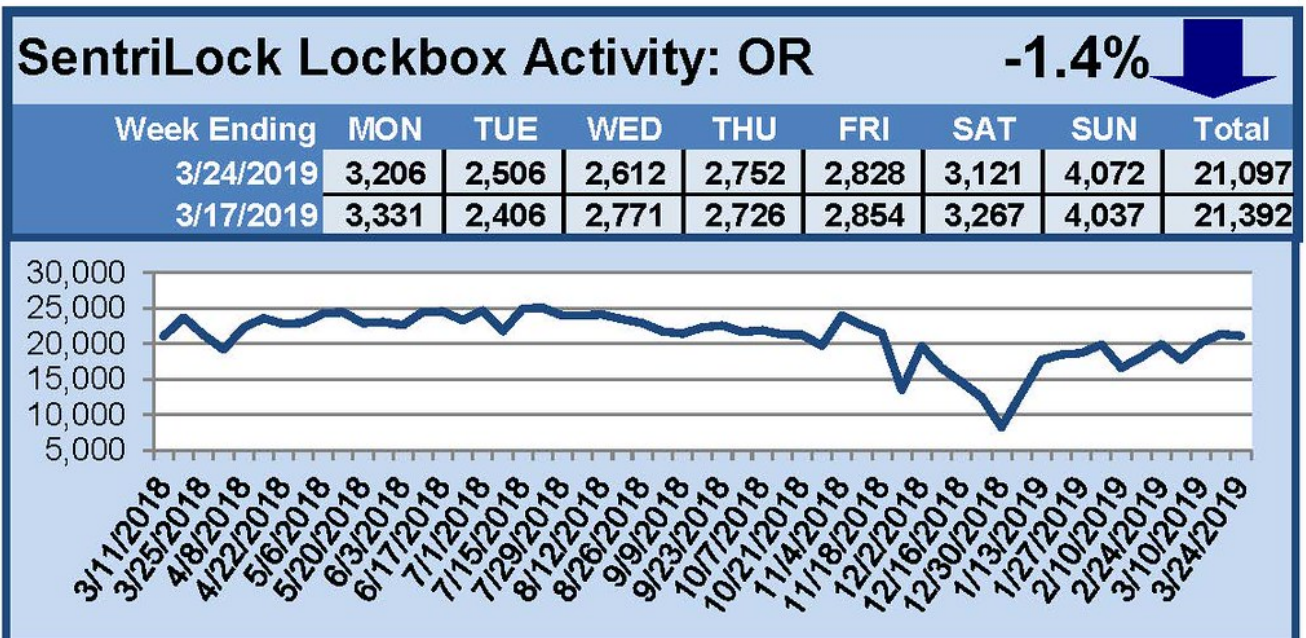

## March 18-24, 2019

This Week's Lockbox Activity

For the week of March 18-24, 2019, these charts show the number of times RMLS™ subscribers opened SentiLock lockboxes in Oregon and Washington. Activity decreased in both states this week.