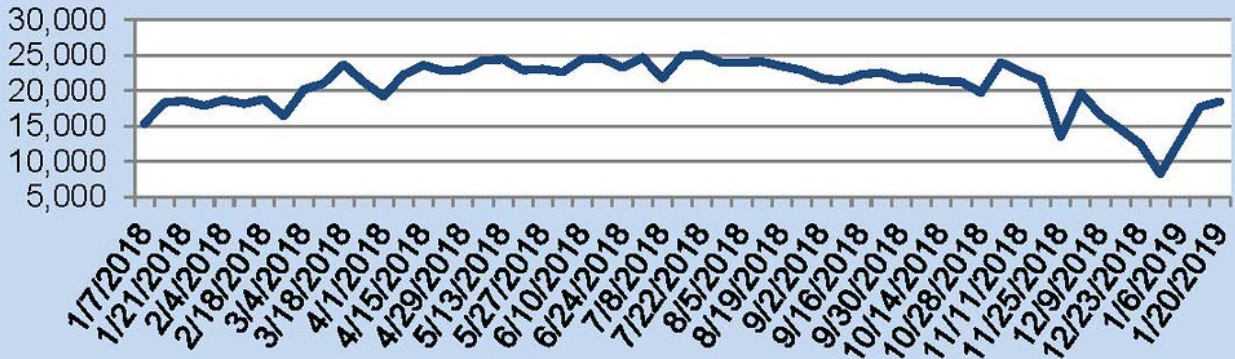

### This Week's Lockbox Activity

For the week of January 21-27, 2019, these charts show the number of times RMLS™ subscribers opened SentriLock lockboxes in Oregon and Washington. Washington saw a decrease in activity this week, while activity in Oregon saw activity increase.

For a larger version of each chart, visit the RMLS™ photostream on Flickr.

# SentriLock Lockbox Activity January 14-20, 2019

## SentriLock Lockbox Activity: OR

4.3%

Week Ending	MON	TUE	WED	THU	FRI	SAT	SUN	Total
1/20/2019	3,139	2,253	2,337	2,310	2,341	2,377	3,740	18,497
1/13/2019	2,759	2,008	2,163	2,167	2,437	2,435	3,770	17,739