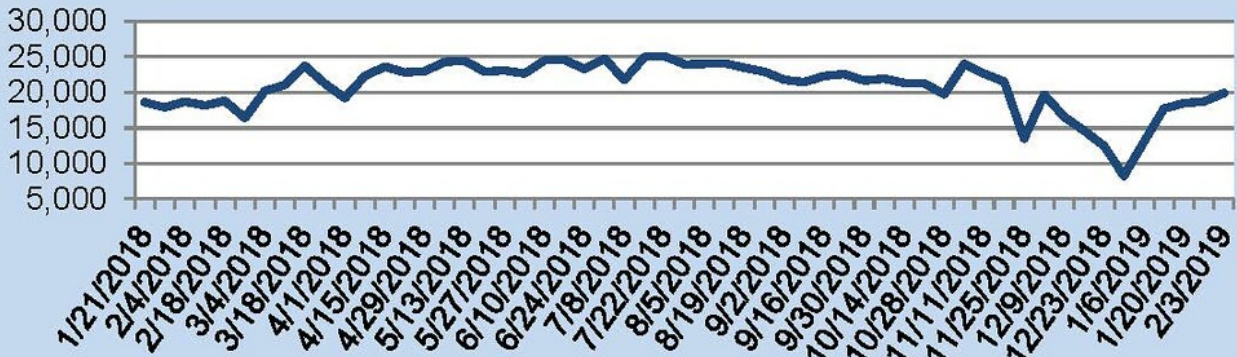

### This Week's Lockbox Activity

For the week of February 4-10, 2019, these charts show the number of times RMLS™ subscribers opened SentriLock lockboxes in Oregon and Washington. Activity in both states decreased this week.

# SentriLock Lockbox Activity January 28-February 3, 2019

## SentriLock Lockbox Activity: OR

6.5%

Week Ending	MON	TUE	WED	THU	FRI	SAT	SUN	Total
2/3/2019	3,319	2,389	2,602	2,482	2,666	2,572	3,896	19,926
1/27/2019	3,001	2,437	2,129	2,357	2,474	2,734	3,584	18,716

### This Week's Lockbox Activity

For the week of January 28-February 3, 2019, these charts show the number of times RMLS™ subscribers opened SentriLock lockboxes in Oregon and Washington. Both states saw an increase in activity this week.