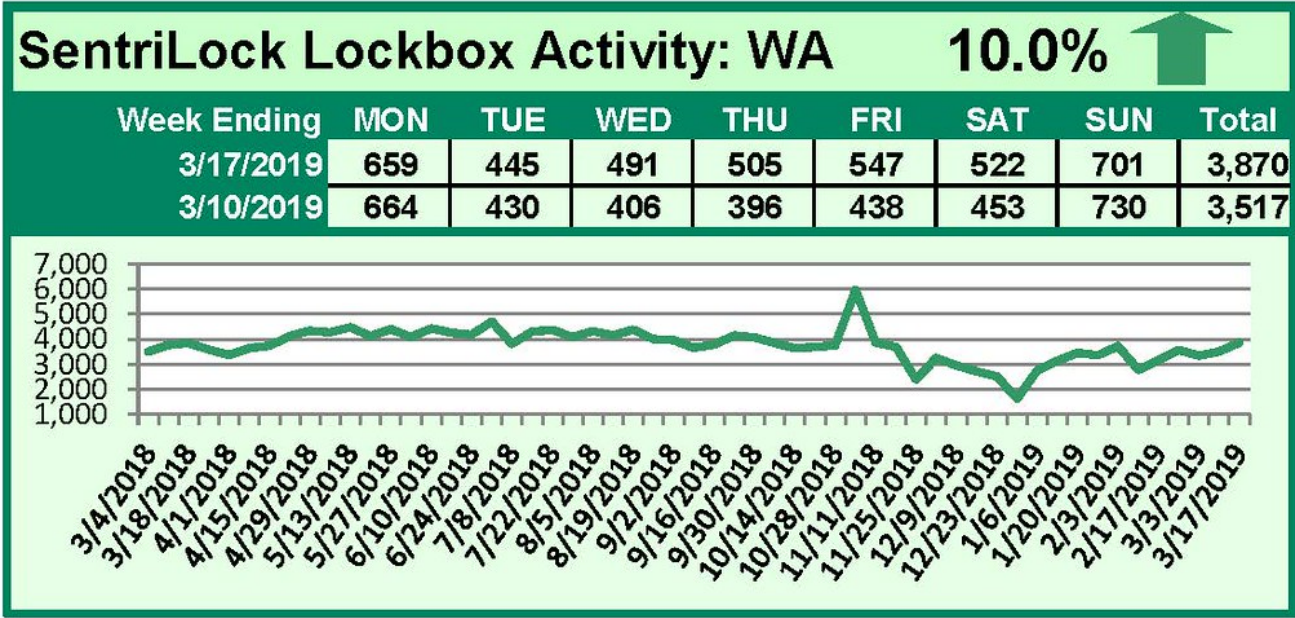

For the week of March 18-24, 2019, these charts show the number of times RMLS™ subscribers opened SentiLock lockboxes in Oregon and Washington. Activity decreased in both states this week.

For a larger version of each chart, visit the RMLS™ photostream on Flickr.

SentiLock Lockbox Activity March 11-17, 2019