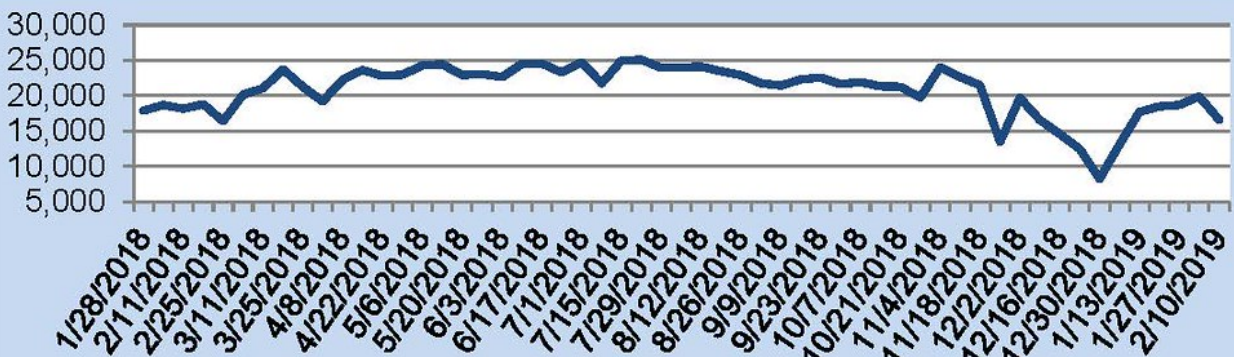

## SentriLock Lockbox Activity: WA

**-25.2%**

Week Ending	MON	TUE	WED	THU	FRI	SAT	SUN	Total
2/10/2019	412	420	390	428	462	459	222	2,793
2/3/2019	537	399	443	500	508	595	753	3,735

## SentriLock Lockbox Activity: OR

**-16.6%**

Week Ending	MON	TUE	WED	THU	FRI	SAT	SUN	Total
2/10/2019	2,301	2,222	1,989	2,688	2,540	2,898	1,990	16,628
2/3/2019	3,319	2,389	2,602	2,482	2,666	2,572	3,896	19,926

### This Week's Lockbox Activity

For the week of February 4-10, 2019, these charts show the number of times RMLS™ subscribers opened SentriLock lockboxes in Oregon and Washington. Activity in both states decreased this week.