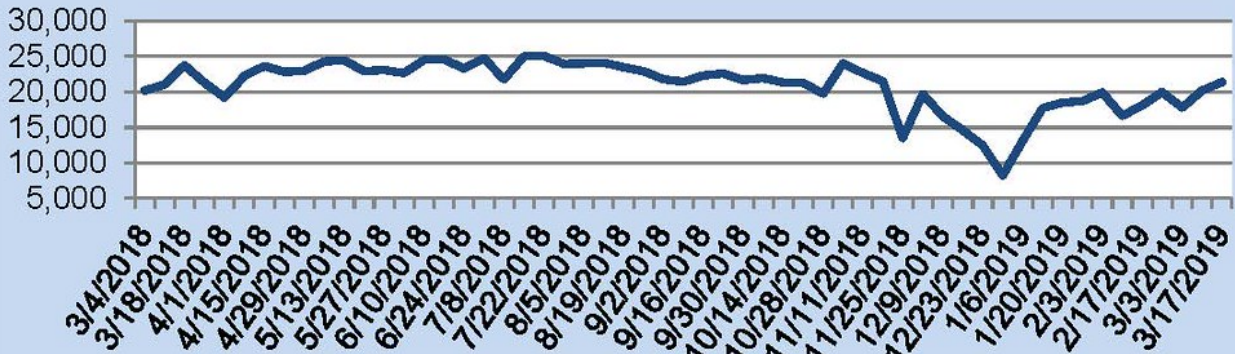

## March 18-24, 2019

This Week's Lockbox Activity

For the week of March 18-24, 2019, these charts show the number of times RMLS™ subscribers opened SentiLock lockboxes in Oregon and Washington. Activity decreased in both states this week.

For a larger version of each chart, visit the RMLS™ photostream on Flickr.

# SentiLock Lockbox Activity March 11-17, 2019

### This Week's Lockbox Activity

For the week of March 11-17, 2019, these charts show the number of times RMLS™ subscribers opened SentriLock lockboxes in Oregon and Washington. Activity increased in both states again this week.