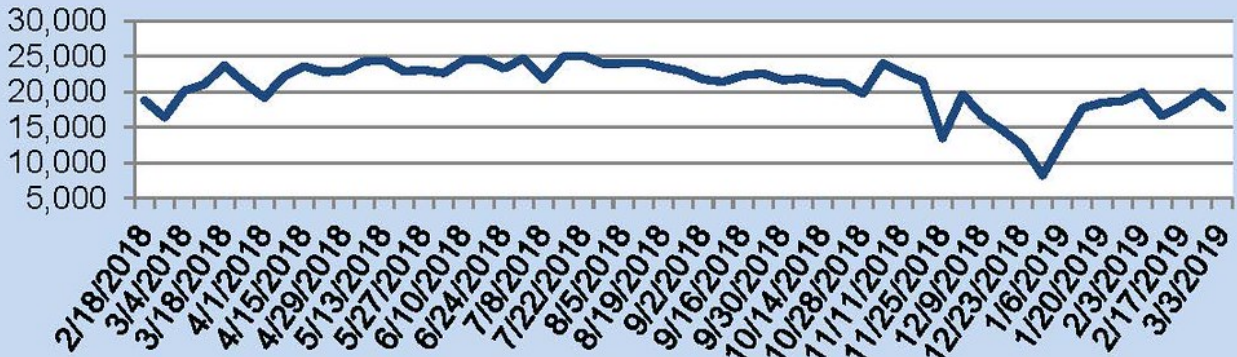

### This Week's Lockbox Activity

For the week of March 4-10, 2019, these charts show the number of times RMLS™ subscribers opened SentriLock lockboxes in Oregon and Washington. Activity increased in both states this week.

For a larger version of each chart, visit the RMLS™ photostream on Flickr.

# SentriLock Lockbox Activity February 25-March 3, 2019

### This Week's Lockbox Activity

For the week of February 25-March 3, 2019, these charts show the number of times RMLS™ subscribers opened SentriLock lockboxes in Oregon and Washington. Activity decreased in both states this week.