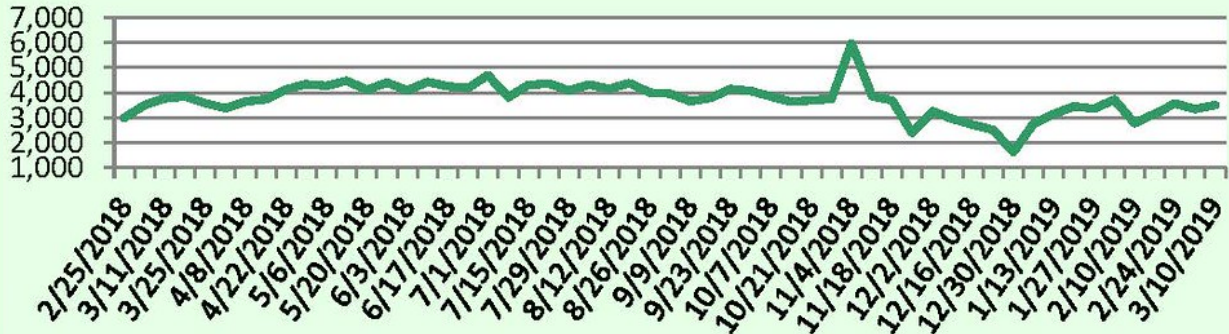

SentriLock Lockbox Activity: WA

4.8%

Week Ending	MON	TUE	WED	THU	FRI	SAT	SUN	Total
3/10/2019	664	430	406	396	438	453	730	3,517
3/3/2019	510	354	395	404	466	523	704	3,356