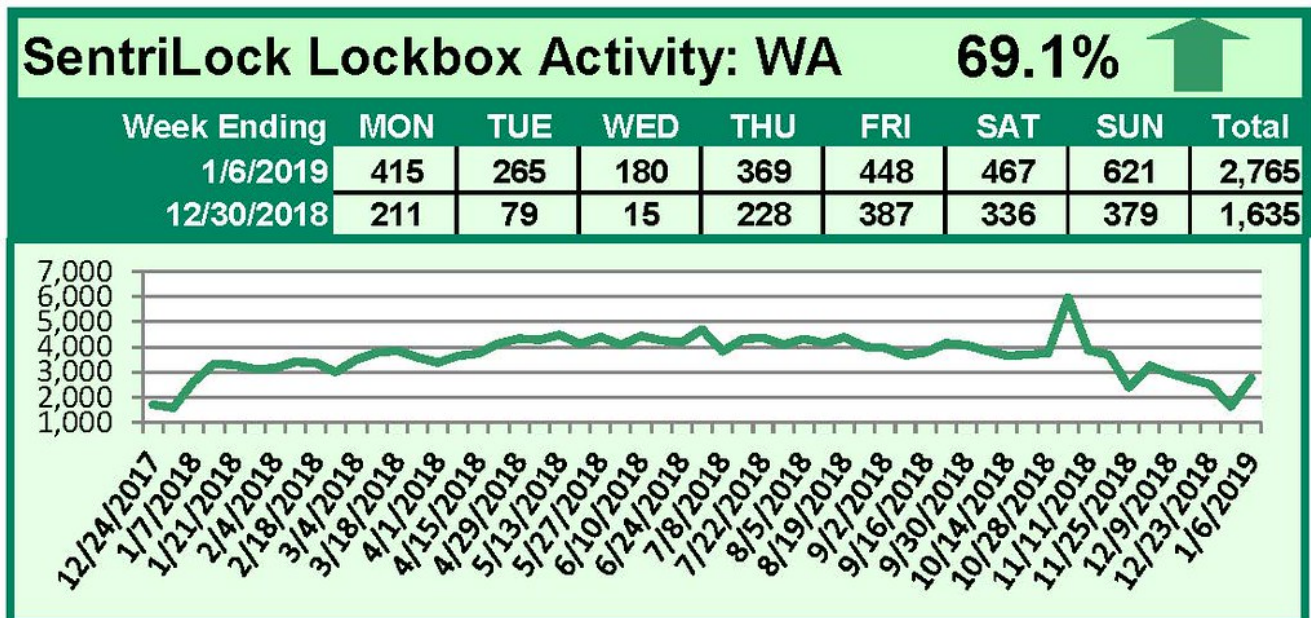

# SentriLock Lockbox Activity January 7-13, 2019

This Week's Lockbox Activity

For the week of January 7-13, 2019, these charts show the number of times RMLS™ subscribers opened SentiLock lockboxes in Oregon and Washington. Activity rose in both Oregon and Washington again this week.

For a larger version of each chart, visit the RMLS™ photostream on Flickr.

# SentiLock Lockbox Activity December 31, 2018-January 6, 2019