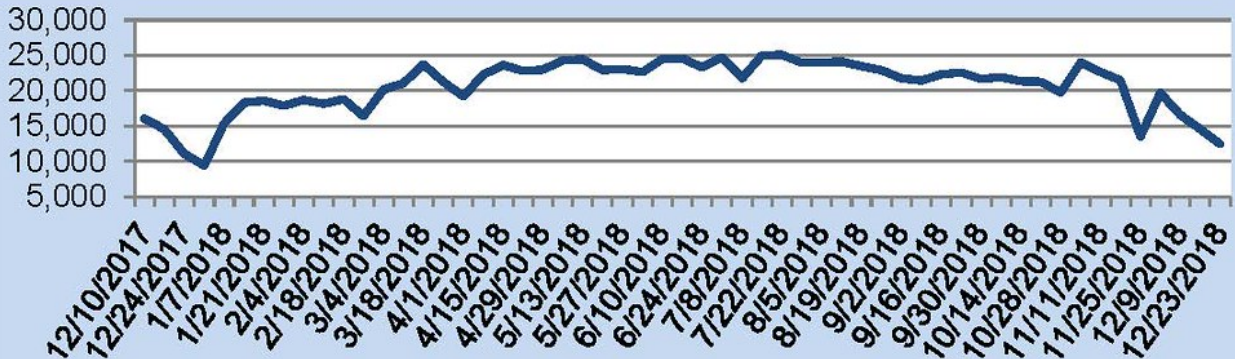

### This Week's Lockbox Activity

For the week of December 24-30, 2018, these charts show the number of times RMLS™ subscribers opened SentriLock lockboxes

in Oregon and Washington. Oregon and Washington both saw decreased activity this week.

# SentriLock Lockbox Activity December 17-23, 2018

## SentriLock Lockbox Activity: OR

-14.7%

Week Ending	MON	TUE	WED	THU	FRI	SAT	SUN	Total
12/23/2018	2,294	1,775	1,785	1,766	1,634	1,583	1,641	12,478
12/16/2018	2,597	1,944	1,929	1,996	1,827	1,813	2,518	14,624

### This Week's Lockbox Activity

For the week of December 17-23, 2018, these charts show the number of times RMLS™ subscribers opened SentriLock lockboxes in Oregon and Washington. Oregon and Washington both saw activity decrease this week.