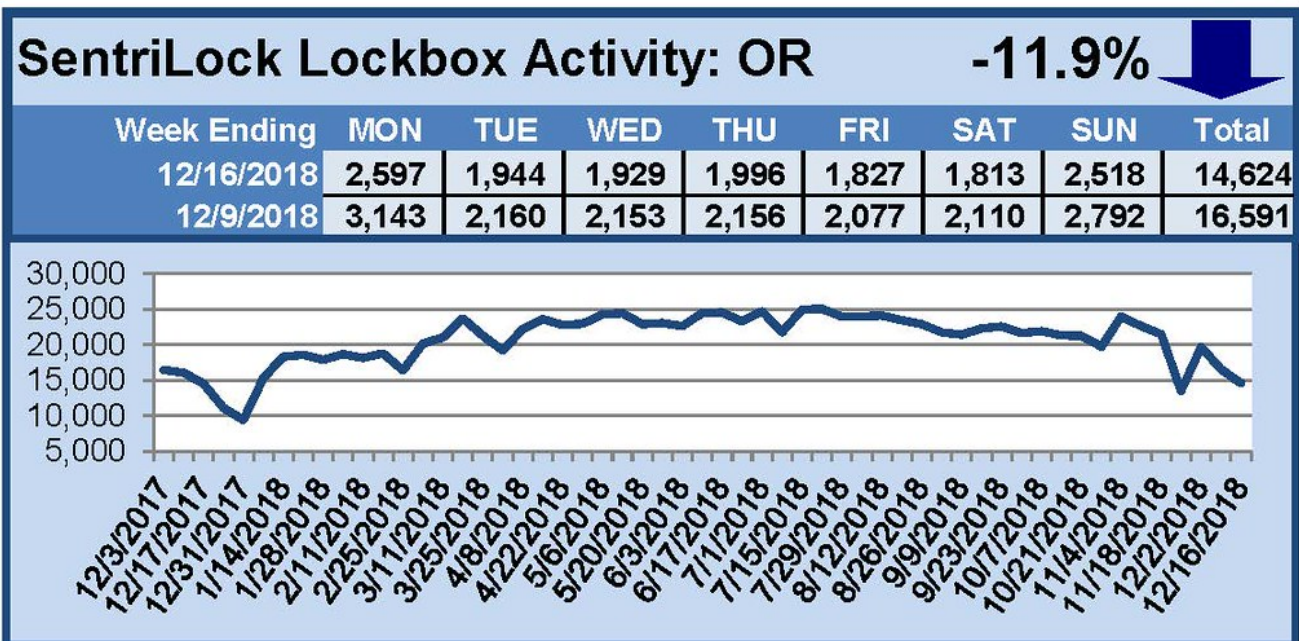

December 10-16, 2018

This Week's Lockbox Activity

For the week of December 10-16, 2018, these charts show the