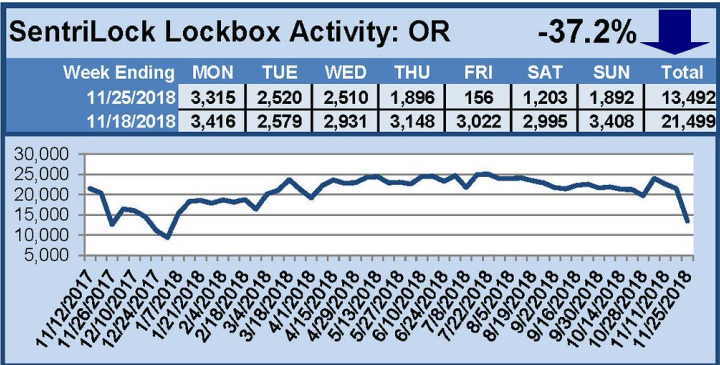

This Week's Lockbox Activity

For the week of November 19-25, 2018, these charts show the number of times RMLS™ subscribers opened SentriLock lockboxes in Oregon and Washington. Activity decreased sharply in both Oregon and Washington this week.

For a larger version of each chart, visit the RMLS™ photostream on Flickr.

SentriLock Lockbox Activity November 12-November 18, 2018