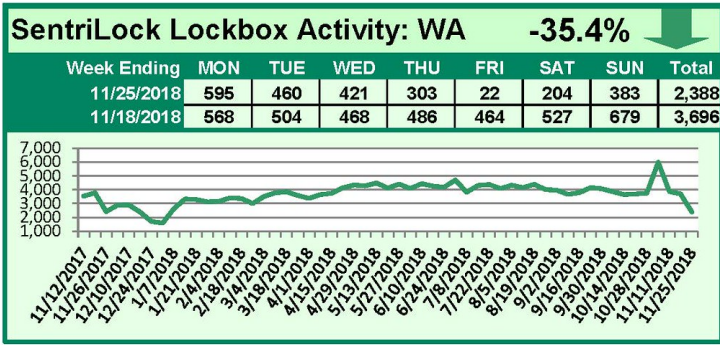

This Week's Lockbox Activity

For the week of November 19-25, 2018, these charts show the number of times RMLS™ subscribers opened SentriLock lockboxes in Oregon and Washington. Activity decreased sharply in both Oregon and Washington this week.

For a larger version of each chart, visit the RMLS™ photostream on Flickr.

SentriLock Lockbox Activity November 12-November 18, 2018