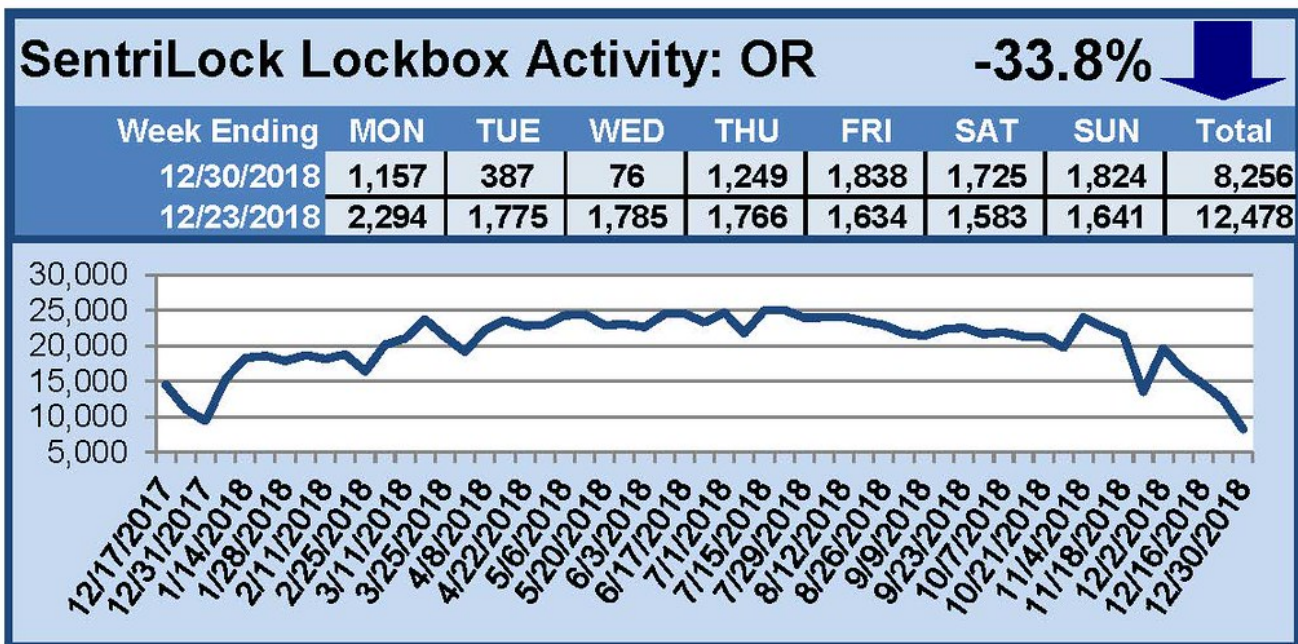

December 24-30, 2018

This Week's Lockbox Activity

For the week of December 24-30, 2018, these charts show the number of times RMLS™ subscribers opened SentriLock lockboxes