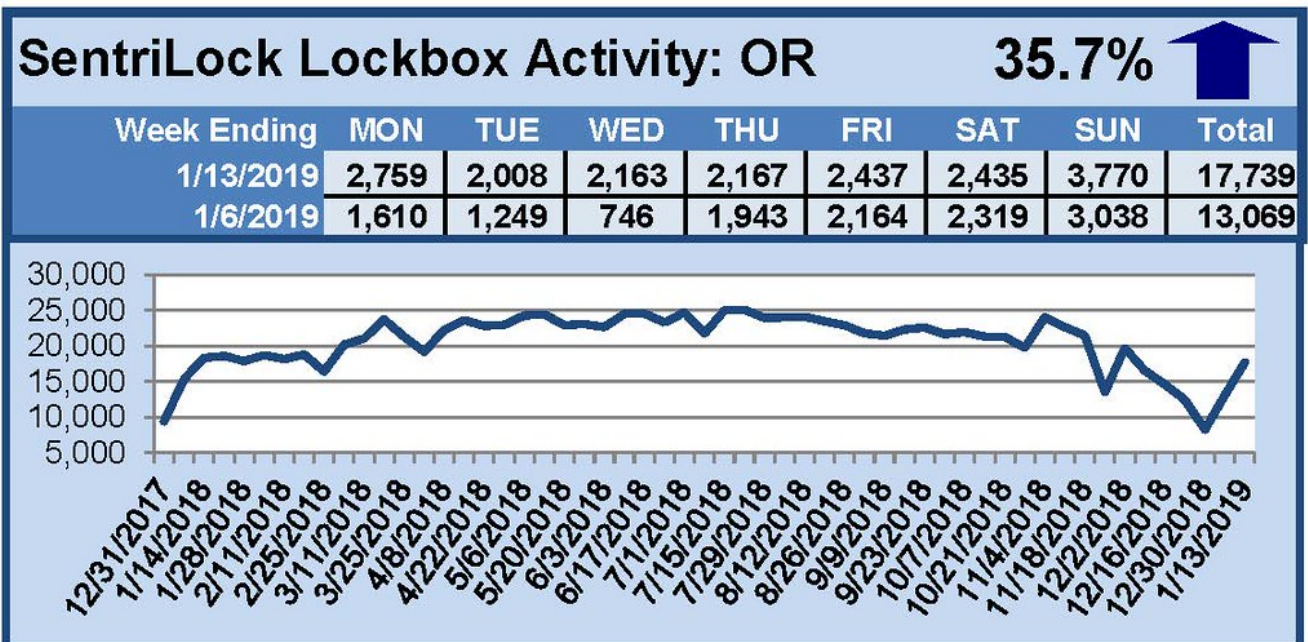

# SentriLock Lockbox Activity January 7-13, 2019

This Week's Lockbox Activity

For the week of January 7-13, 2019, these charts show the number of times RMLS™ subscribers opened SentiLock lockboxes in Oregon and Washington. Activity rose in both Oregon and Washington again this week.

For a larger version of each chart, visit the RMLS™ photostream on Flickr.

# SentiLock Lockbox Activity December 31, 2018-January 6, 2019