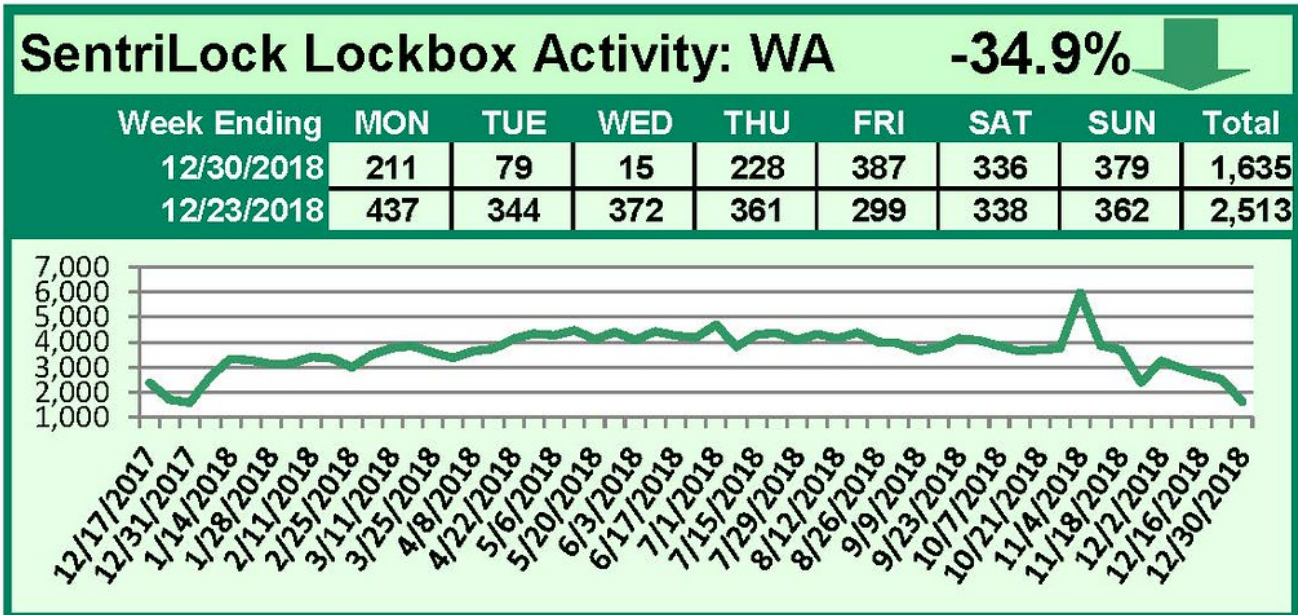

December 24-30, 2018

This Week's Lockbox Activity

For the week of December 24-30, 2018, these charts show the number of times RMLS™ subscribers opened SentriLock lockboxes