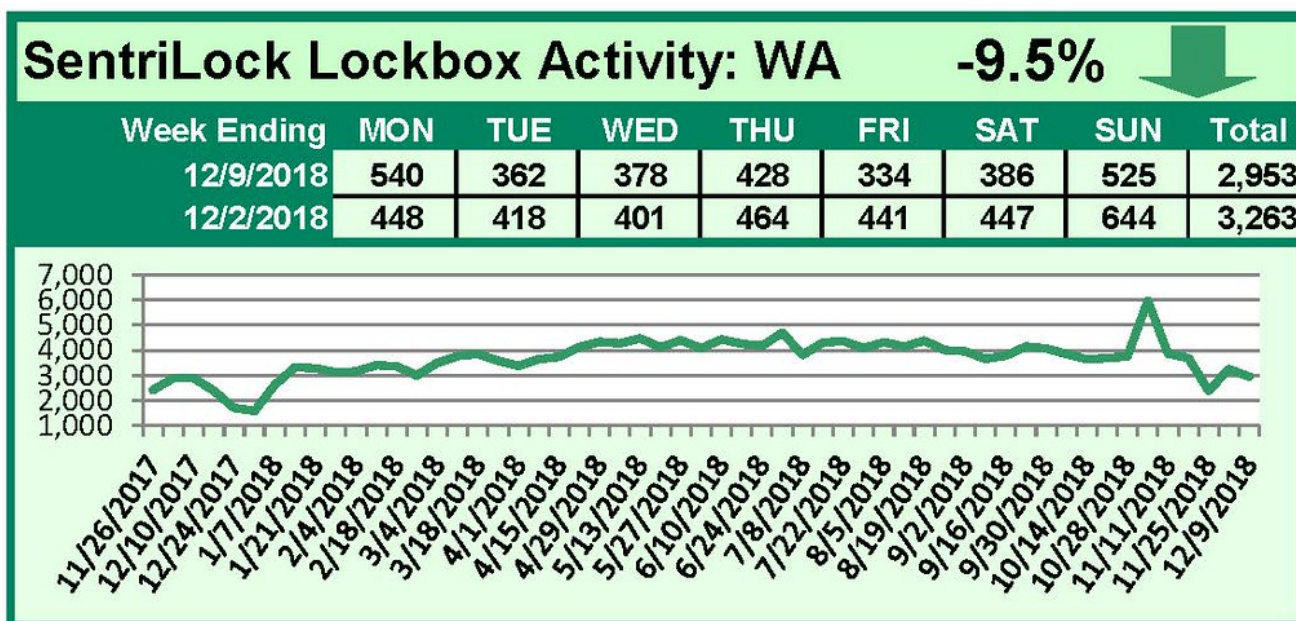

number of times RMLS™ subscribers opened SentiLock lockboxes in Oregon and Washington. Oregon and Washington both saw activity decrease this week.

For a larger version of each chart, visit the RMLS™ photostream on Flickr.

SentiLock Lockbox Activity December 3-9, 2018