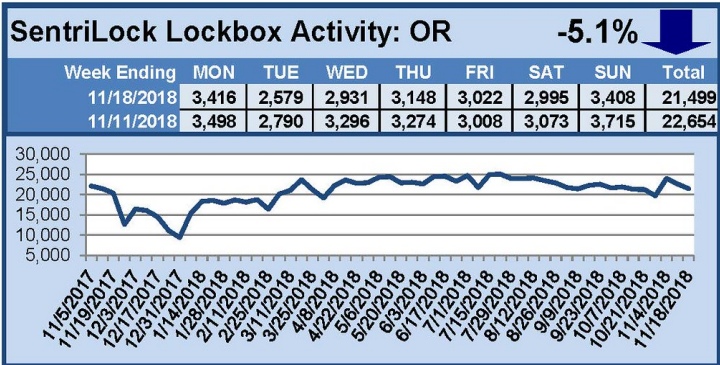

This Week's Lockbox Activity

For the week of November 12-18, 2018, these charts show the number of times RMLS™ subscribers opened SentriLock lockboxes in Oregon and Washington. Activity decreased in both Oregon and Washington this week.

For a larger version of each chart, visit the RMLS™ photostream on Flickr.

SentriLock Lockbox Activity November 5-November 11, 2018