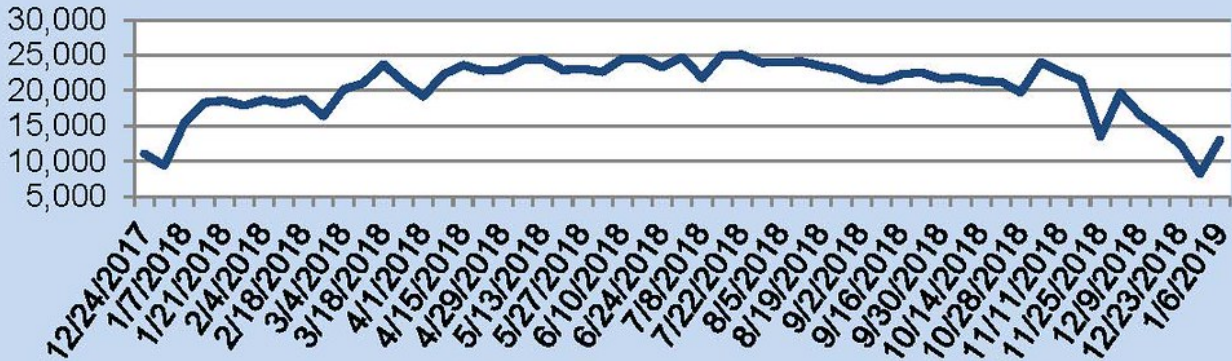

# SentriLock Lockbox Activity January 7-13, 2019

This Week's Lockbox Activity

For the week of January 7-13, 2019, these charts show the number of times RMLS™ subscribers opened SentiLock lockboxes in Oregon and Washington. Activity rose in both Oregon and Washington again this week.

# SentiLock Lockbox Activity December 31, 2018-January 6, 2019

## SentriLock Lockbox Activity: OR

58.3%

Week Ending	MON	TUE	WED	THU	FRI	SAT	SUN	Total
1/6/2019	1,610	1,249	746	1,943	2,164	2,319	3,038	13,069
12/30/2018	1,157	387	76	1,249	1,838	1,725	1,824	8,256

### This Week's Lockbox Activity

For the week of December 31, 2018 through January 6, 2019, these charts show the number of times RMLS™ subscribers opened SentriLock lockboxes in Oregon and Washington. Activity shot up in both Oregon and Washington this week.