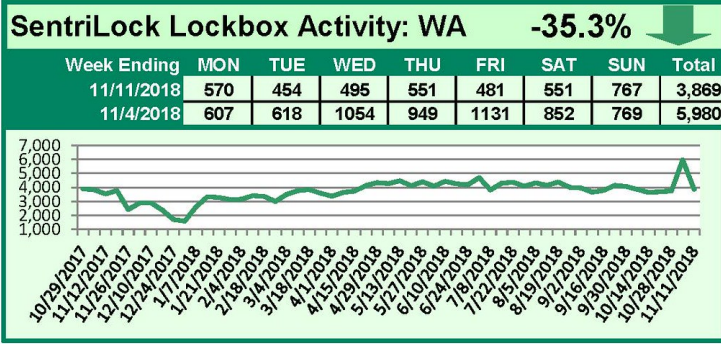

This Week's Lockbox Activity

For the week of November 5-11, 2018, these charts show the number of times RMLS™ subscribers opened SentriLock lockboxes in Oregon and Washington. Activity decreased in both Oregon and Washington this week.

For a larger version of each chart, visit the RMLS™ photostream on Flickr.