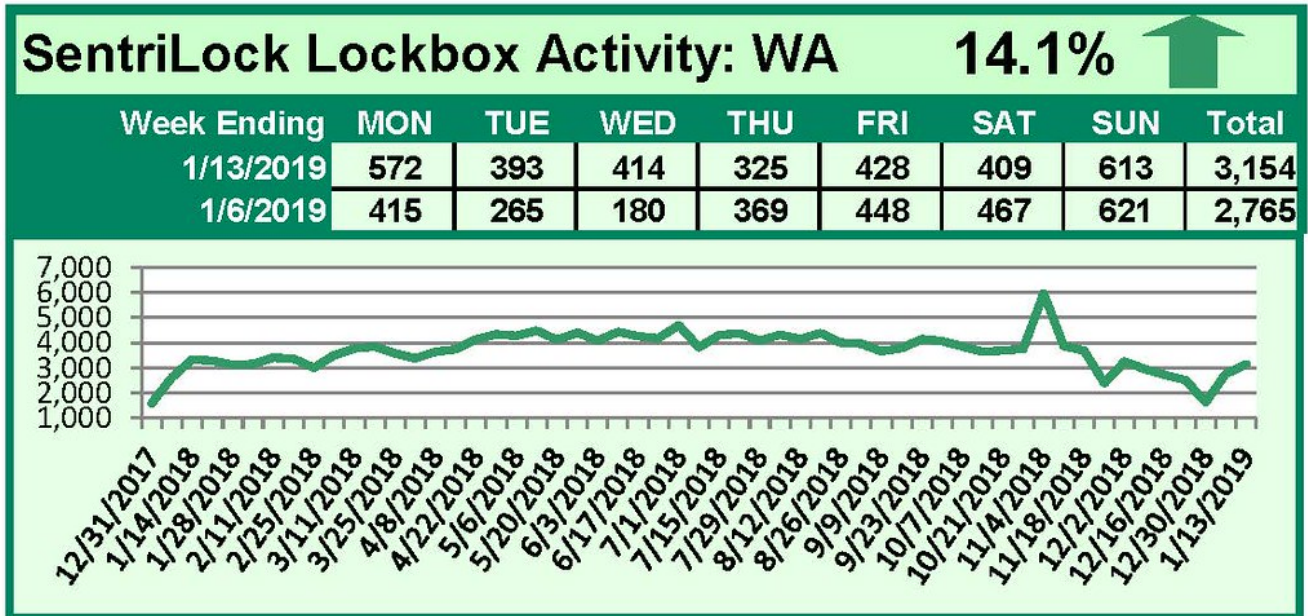

# SentriLock Lockbox Activity January 7-13, 2019

This Week's Lockbox Activity

For the week of January 7-13, 2019, these charts show the number of times RMLS™ subscribers opened SentiLock lockboxes in Oregon and Washington. Activity rose in both Oregon and Washington again this week.

For a larger version of each chart, visit the RMLS™ photostream on Flickr.

# SentiLock Lockbox Activity December 31, 2018-January 6, 2019