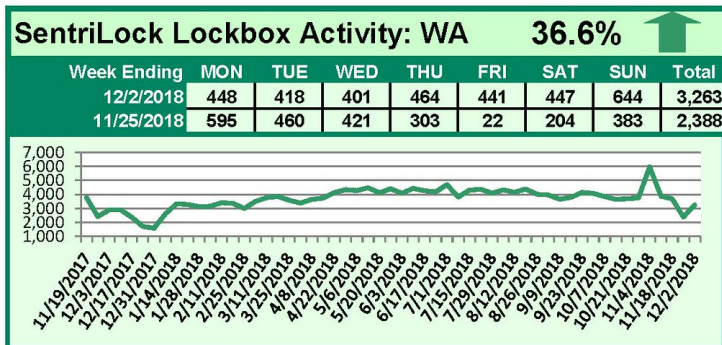

This Week's Lockbox Activity

For the week of November 26-December 2, 2018, these charts show the number of times RMLS™ subscribers opened SentriLock lockboxes in Oregon and Washington. Activity increased sharply in both Oregon and Washington again this week.

For a larger version of each chart, visit the RMLS™ photostream on Flickr.

SentriLock Lockbox Activity November 19-25, 2018