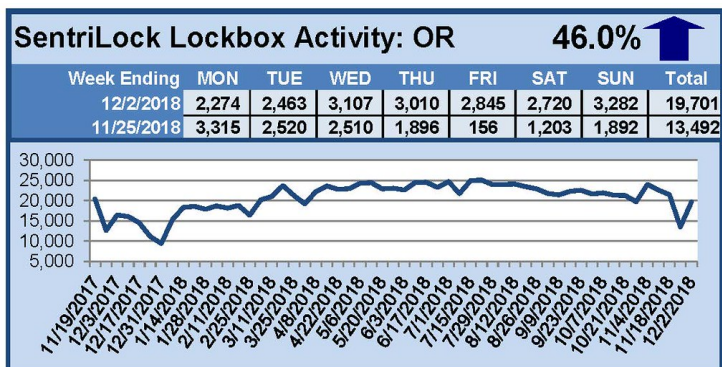

This Week's Lockbox Activity

For the week of November 26-December 2, 2018, these charts show the number of times RMLS™ subscribers opened SentriLock lockboxes in Oregon and Washington. Activity increased sharply in both Oregon and Washington again this week.

For a larger version of each chart, visit the RMLS™ photostream on Flickr.

SentriLock Lockbox Activity November 19-25, 2018