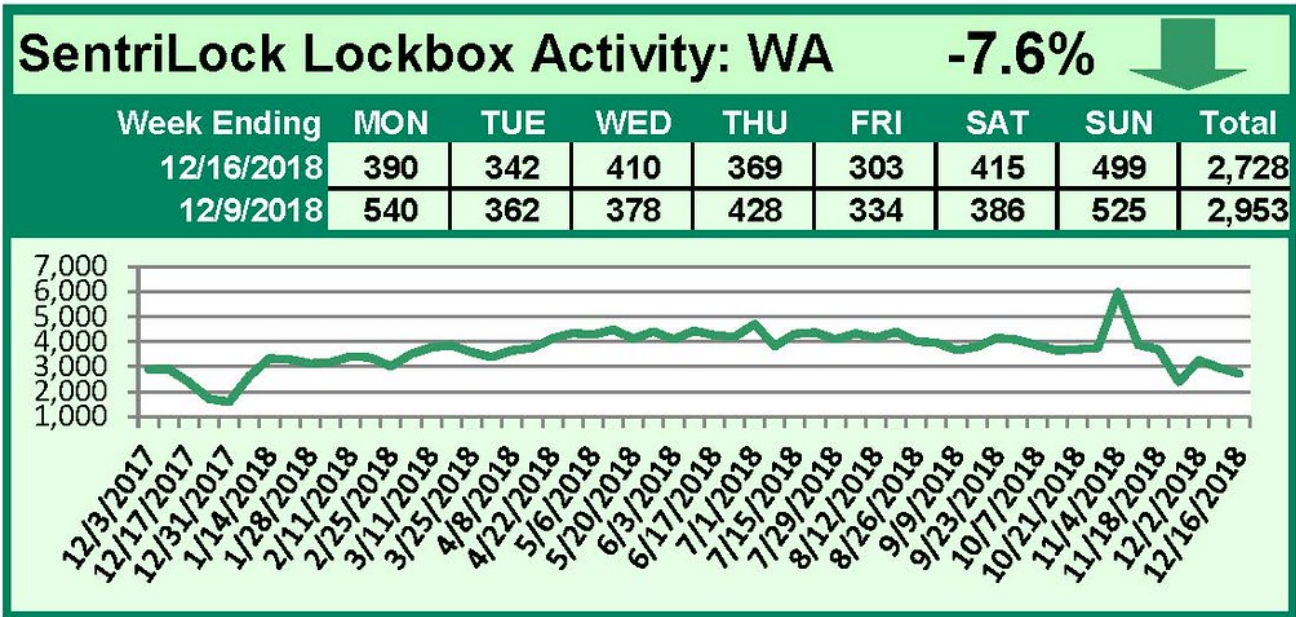

December 10-16, 2018

This Week's Lockbox Activity

For the week of December 10-16, 2018, these charts show the