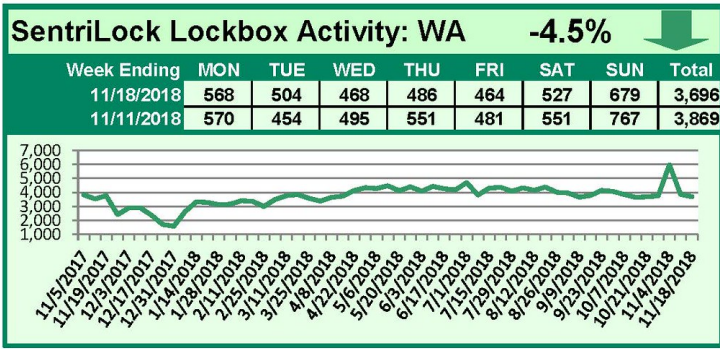

### This Week's Lockbox Activity

For the week of November 26-December 2, 2018, these charts show the number of times RMLS™ subscribers opened SentriLock lockboxes in Oregon and Washington. Activity increased sharply in both Oregon and Washington again this week.

# SentriLock Lockbox Activity November 19-25, 2018

### This Week's Lockbox Activity

For the week of November 19-25, 2018, these charts show the number of times RMLS™ subscribers opened SentriLock lockboxes in Oregon and Washington. Activity decreased sharply in both Oregon and Washington this week.

# SentriLock Lockbox Activity November 12-November 18, 2018