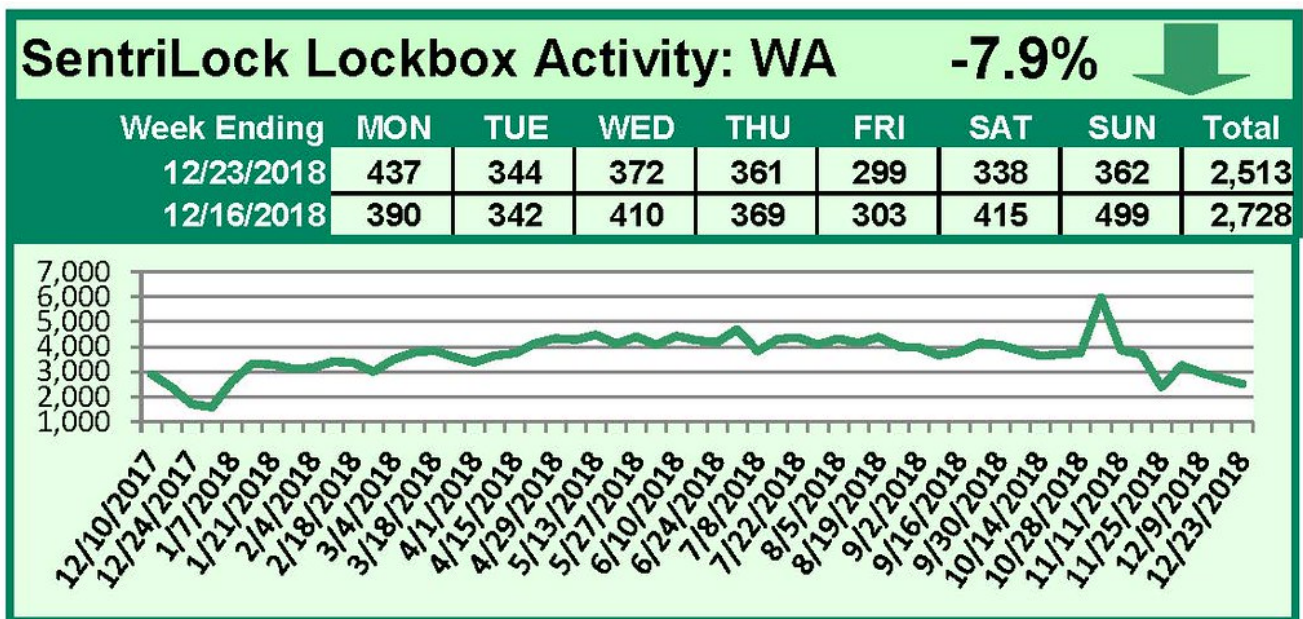

in Oregon and Washington. Oregon and Washington both saw decreased activity this week.

For a larger version of each chart, visit the RMLS™ photostream on Flickr.

SentriLock Lockbox Activity December 17-23, 2018