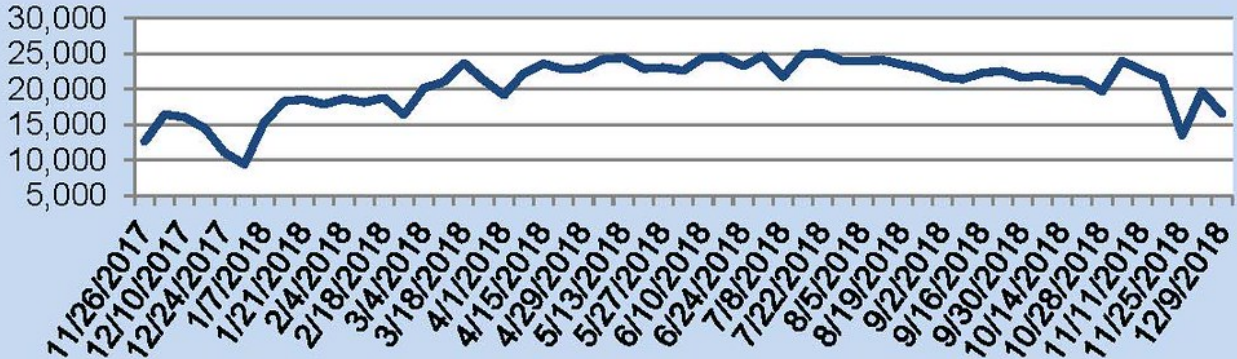

### This Week's Lockbox Activity

For the week of December 10-16, 2018, these charts show the

number of times RMLS™ subscribers opened SentiLock lockboxes in Oregon and Washington. Oregon and Washington both saw activity decrease this week.

# SentiLock Lockbox Activity December 3-9, 2018

## SentriLock Lockbox Activity: OR

**-15.8%**

Week Ending	MON	TUE	WED	THU	FRI	SAT	SUN	Total
12/9/2018	3,143	2,160	2,153	2,156	2,077	2,110	2,792	16,591
12/2/2018	2,274	2,463	3,107	3,010	2,845	2,720	3,282	19,701

### This Week's Lockbox Activity

For the week of December 2-9, 2018, these charts show the number of times RMLS™ subscribers opened SentriLock lockboxes in Oregon and Washington. Activity decreased in both Oregon and Washington this week.