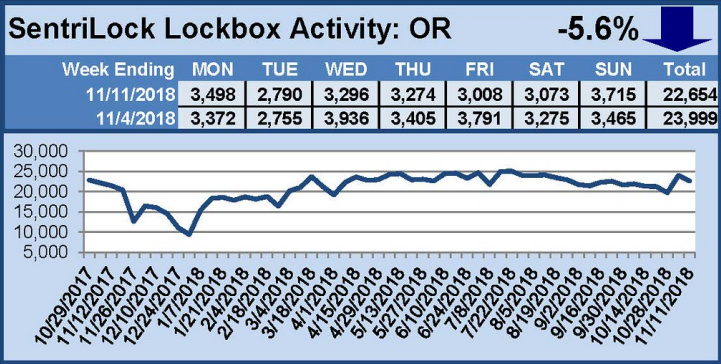

This Week's Lockbox Activity

For the week of November 5-11, 2018, these charts show the number of times RMLS™ subscribers opened SentriLock lockboxes in Oregon and Washington. Activity decreased in both Oregon and Washington this week.

For a larger version of each chart, visit the RMLS™ photostream on Flickr.