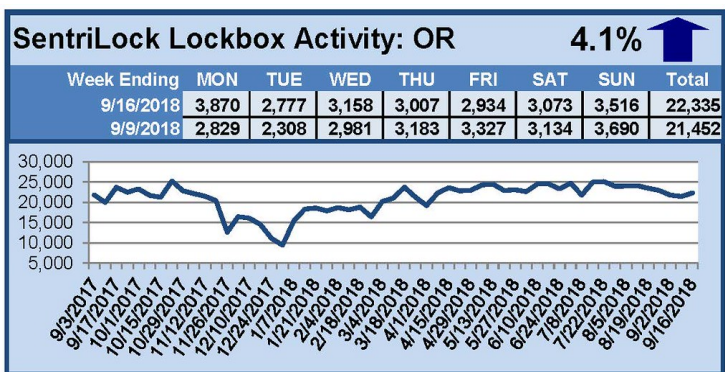

For a larger version of each chart, visit the RMLS™ photostream on Flickr.

SentriLock Lockbox Activity October 1-7, 2018

This Week's Lockbox Activity

For the week of October 1-7, 2018, these charts show the number of times RMLS™ subscribers opened SentriLock lockboxes in Oregon and Washington. Activity in Washington decreased this week while activity in Oregon increased.

For a larger version of each chart, visit the RMLS™ photostream on Flickr.

SentriLock Lockbox Activity September 24-30, 2018

This Week's Lockbox Activity

For the week of September 24-30, 2018, these charts show the number of times RMLS™ subscribers opened SentriLock lockboxes in Oregon and Washington. Washington and Oregon both saw a decrease in activity this week.

For a larger version of each chart, visit the RMLS™ photostream on Flickr.

SentriLock Lockbox Activity September 17-23, 2018

This Week's Lockbox Activity

For the week of September 17-23, 2018, these charts show the number of times RMLS™ subscribers opened SentriLock lockboxes in Oregon and Washington. Activity in both Oregon and Washington increased this week.

For a larger version of each chart, visit the RMLS™ photostream on Flickr.

SentriLock Lockbox Activity September 10-16, 2018

This Week's Lockbox Activity

For the week of September 10-16, 2018, these charts show the number of times RMLS™ subscribers opened SentriLock lockboxes in Oregon and Washington. Activity in both Oregon and Washington increased this week.