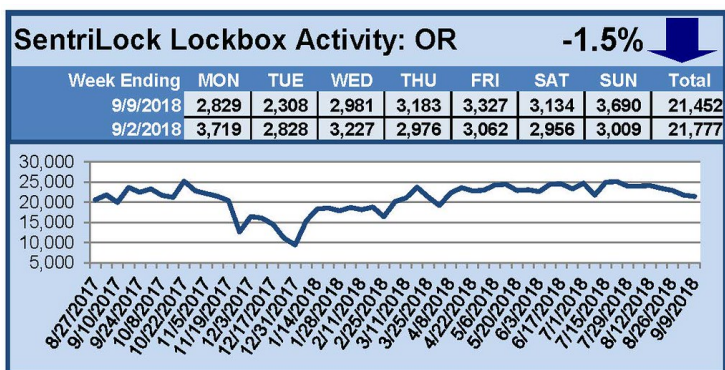

For a larger version of each chart, visit the RMLS™ photostream on Flickr.

SentriLock Lockbox Activity September 24-30, 2018

This Week's Lockbox Activity

For the week of September 24-30, 2018, these charts show the number of times RMLS™ subscribers opened SentriLock lockboxes in Oregon and Washington. Washington and Oregon both saw a decrease in activity this week.

For a larger version of each chart, visit the RMLS™ photostream on Flickr.

SentriLock Lockbox Activity September 17-23, 2018

This Week's Lockbox Activity

For the week of September 17-23, 2018, these charts show the number of times RMLS™ subscribers opened SentriLock lockboxes in Oregon and Washington. Activity in both Oregon and Washington increased this week.

For a larger version of each chart, visit the RMLS™ photostream on Flickr.

SentriLock Lockbox Activity September 10-16, 2018

This Week's Lockbox Activity

For the week of September 10-16, 2018, these charts show the number of times RMLS™ subscribers opened SentriLock lockboxes in Oregon and Washington. Activity in both Oregon and Washington increased this week.

For a larger version of each chart, visit the RMLS™ photostream on Flickr.

SentriLock Lockbox Activity September 3-9, 2018

This Week's Lockbox Activity

For the week of September 3-9, 2018, these charts show the number of times RMLS™ subscribers opened SentriLock lockboxes in Oregon and Washington. Activity in both Oregon and Washington decreased this week.