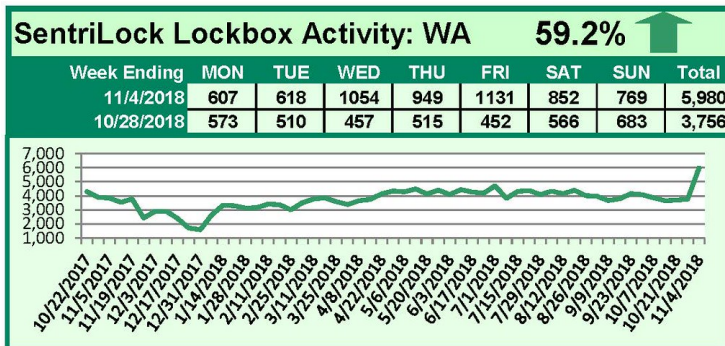

SentriLock Lockbox Activity October 29-November 4, 2018

This Week's Lockbox Activity

For the week of October 29-November 4, 2018, these charts show the number of times RMLS™ subscribers opened SentriLock lockboxes in Oregon and Washington. Activity increased in both Oregon and Washington this week, possibly due to the beginning of SentriLock upgrade events in both states.

For a larger version of each chart, visit the RMLS™ photostream on Flickr.

SentriLock Lockbox Activity October 22-28, 2018

This Week's Lockbox Activity

For the week of October 22-28, 2018, these charts show the number of times RMLS™ subscribers opened SentriLock lockboxes in Oregon and Washington. Activity increased in Washington and decreased in Oregon this week.

For a larger version of each chart, visit the RMLS™ photostream on Flickr.

SentriLock Lockbox Activity October 15-21, 2018

This Week's Lockbox Activity

For the week of October 15-21, 2018, these charts show the number of times RMLS™ subscribers opened SentriLock lockboxes in Oregon and Washington. Activity increased in Washington but decreased slightly in Oregon this week.

For a larger version of each chart, visit the RMLS™ photostream on Flickr.

SentriLock Lockbox Activity October 8-14, 2018

This Week's Lockbox Activity

For the week of October 8-14, 2018, these charts show the number of times RMLS™ subscribers opened SentriLock lockboxes in Oregon and Washington. Activity decreased in both Oregon and Washington this week.