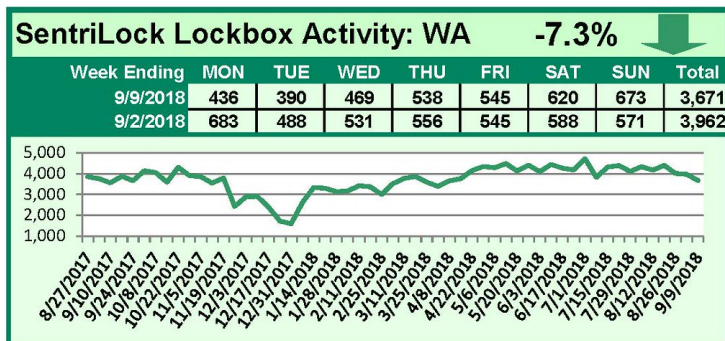

For a larger version of each chart, visit the RMLS™ photostream on Flickr.

SentriLock Lockbox Activity September 24-30, 2018

This Week's Lockbox Activity

For the week of September 24-30, 2018, these charts show the number of times RMLS™ subscribers opened SentriLock lockboxes in Oregon and Washington. Washington and Oregon both saw a decrease in activity this week.

For a larger version of each chart, visit the RMLS™ photostream on Flickr.

SentriLock Lockbox Activity September 17-23, 2018

This Week's Lockbox Activity

For the week of September 17-23, 2018, these charts show the number of times RMLS™ subscribers opened SentriLock lockboxes in Oregon and Washington. Activity in both Oregon and Washington increased this week.

For a larger version of each chart, visit the RMLS™ photostream on Flickr.

SentriLock Lockbox Activity September 10-16, 2018

This Week's Lockbox Activity

For the week of September 10-16, 2018, these charts show the number of times RMLS™ subscribers opened SentriLock lockboxes in Oregon and Washington. Activity in both Oregon and Washington increased this week.

For a larger version of each chart, visit the RMLS™ photostream on Flickr.

SentriLock Lockbox Activity September 3-9, 2018

This Week's Lockbox Activity

For the week of September 3-9, 2018, these charts show the number of times RMLS™ subscribers opened SentriLock lockboxes in Oregon and Washington. Activity in both Oregon and Washington decreased this week.