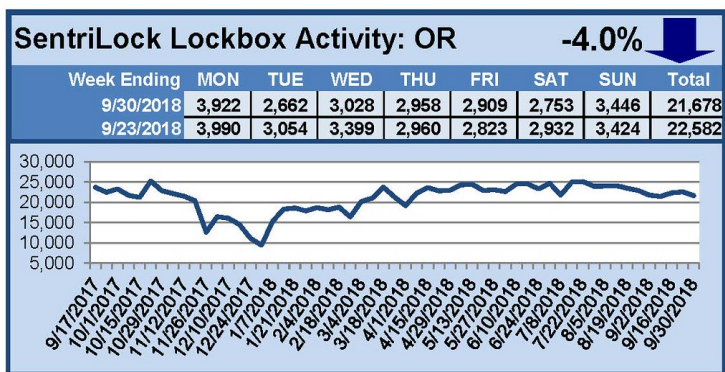

For a larger version of each chart, visit the RMLS™ photostream on Flickr.

SentriLock Lockbox Activity October 15-21, 2018

This Week's Lockbox Activity

For the week of October 15-21, 2018, these charts show the number of times RMLS™ subscribers opened SentriLock lockboxes in Oregon and Washington. Activity increased in Washington but decreased slightly in Oregon this week.

For a larger version of each chart, visit the RMLS™ photostream on Flickr.

SentriLock Lockbox Activity October 8-14, 2018

This Week's Lockbox Activity

For the week of October 8-14, 2018, these charts show the number of times RMLS™ subscribers opened SentriLock lockboxes in Oregon and Washington. Activity decreased in both Oregon and Washington this week.

For a larger version of each chart, visit the RMLS™ photostream on Flickr.

SentriLock Lockbox Activity October 1-7, 2018

This Week's Lockbox Activity

For the week of October 1-7, 2018, these charts show the number of times RMLS™ subscribers opened SentriLock lockboxes in Oregon and Washington. Activity in Washington decreased this week while activity in Oregon increased.

For a larger version of each chart, visit the RMLS™ photostream on Flickr.

SentriLock Lockbox Activity September 24-30, 2018

This Week's Lockbox Activity

For the week of September 24-30, 2018, these charts show the number of times RMLS™ subscribers opened SentriLock lockboxes in Oregon and Washington. Washington and Oregon both saw a decrease in activity this week.