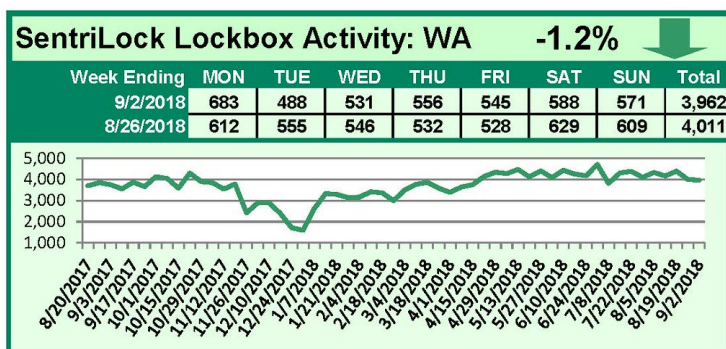

For a larger version of each chart, visit the RMLS™ photostream on Flickr.

SentriLock Lockbox Activity September 17-23, 2018

This Week's Lockbox Activity

For the week of September 17-23, 2018, these charts show the number of times RMLS™ subscribers opened SentriLock lockboxes in Oregon and Washington. Activity in both Oregon and Washington increased this week.

For a larger version of each chart, visit the RMLS™ photostream on Flickr.

SentriLock Lockbox Activity September 10-16, 2018

This Week's Lockbox Activity

For the week of September 10-16, 2018, these charts show the number of times RMLS™ subscribers opened SentriLock lockboxes in Oregon and Washington. Activity in both Oregon and Washington increased this week.

For a larger version of each chart, visit the RMLS™ photostream on Flickr.

SentriLock Lockbox Activity September 3-9, 2018

This Week's Lockbox Activity

For the week of September 3-9, 2018, these charts show the number of times RMLS™ subscribers opened SentriLock lockboxes in Oregon and Washington. Activity in both Oregon and Washington decreased this week.

For a larger version of each chart, visit the RMLS™ photostream on Flickr.

SentriLock Lockbox Activity August 27-September 2, 2018

This Week's Lockbox Activity

For the week of August 27-September 2, 2018, these charts show the number of times RMLS™ subscribers opened SentriLock lockboxes in Oregon and Washington. Activity in both Oregon and Washington decreased this week.