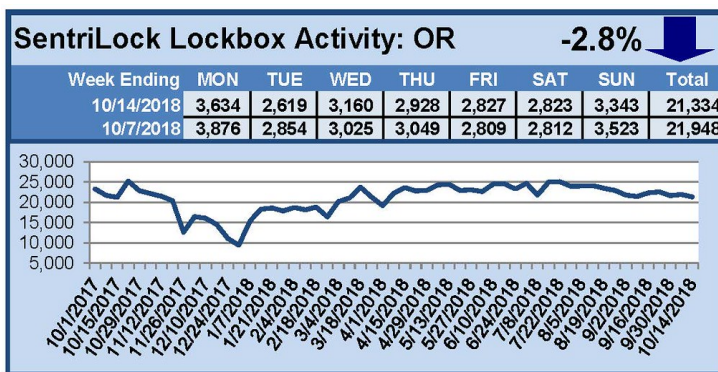

SentriLock Lockbox Activity October 29-November 4, 2018

This Week's Lockbox Activity

For the week of October 29-November 4, 2018, these charts show the number of times RMLS™ subscribers opened SentriLock lockboxes in Oregon and Washington. Activity increased in both Oregon and Washington this week, possibly due to the beginning of SentriLock upgrade events in both states.

For a larger version of each chart, visit the RMLS™ photostream on Flickr.

SentriLock Lockbox Activity October 22-28, 2018

This Week's Lockbox Activity

For the week of October 22-28, 2018, these charts show the number of times RMLS™ subscribers opened SentriLock lockboxes in Oregon and Washington. Activity increased in Washington and decreased in Oregon this week.

For a larger version of each chart, visit the RMLS™ photostream on Flickr.

SentriLock Lockbox Activity October 15-21, 2018

This Week's Lockbox Activity

For the week of October 15-21, 2018, these charts show the number of times RMLS™ subscribers opened SentriLock lockboxes in Oregon and Washington. Activity increased in Washington but decreased slightly in Oregon this week.

For a larger version of each chart, visit the RMLS™ photostream on Flickr.

SentriLock Lockbox Activity October 8-14, 2018

This Week's Lockbox Activity

For the week of October 8-14, 2018, these charts show the number of times RMLS™ subscribers opened SentriLock lockboxes in Oregon and Washington. Activity decreased in both Oregon and Washington this week.