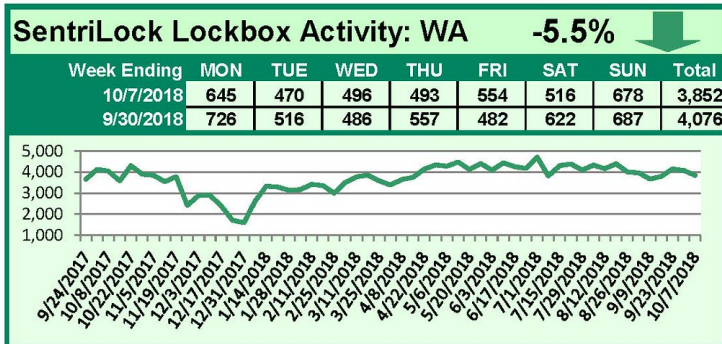

For a larger version of each chart, visit the RMLS™ photostream on Flickr.

SentriLock Lockbox Activity October 22-28, 2018

This Week's Lockbox Activity

For the week of October 22-28, 2018, these charts show the number of times RMLS™ subscribers opened SentriLock lockboxes in Oregon and Washington. Activity increased in Washington and decreased in Oregon this week.

For a larger version of each chart, visit the RMLS™ photostream on Flickr.

SentriLock Lockbox Activity October 15-21, 2018

This Week's Lockbox Activity

For the week of October 15-21, 2018, these charts show the number of times RMLS™ subscribers opened SentriLock lockboxes in Oregon and Washington. Activity increased in Washington but decreased slightly in Oregon this week.

For a larger version of each chart, visit the RMLS™ photostream on Flickr.

SentriLock Lockbox Activity October 8-14, 2018

This Week's Lockbox Activity

For the week of October 8-14, 2018, these charts show the number of times RMLS™ subscribers opened SentriLock lockboxes in Oregon and Washington. Activity decreased in both Oregon and Washington this week.

For a larger version of each chart, visit the RMLS™ photostream on Flickr.

SentriLock Lockbox Activity October 1-7, 2018

This Week's Lockbox Activity

For the week of October 1-7, 2018, these charts show the number of times RMLS™ subscribers opened SentriLock lockboxes in Oregon and Washington. Activity in Washington decreased this week while activity in Oregon increased.