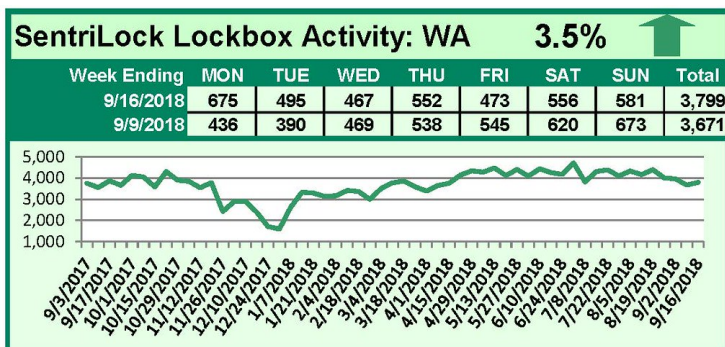

For a larger version of each chart, visit the RMLS™ photostream on Flickr.

SentriLock Lockbox Activity October 1-7, 2018

This Week's Lockbox Activity

For the week of October 1-7, 2018, these charts show the number of times RMLS™ subscribers opened SentriLock lockboxes in Oregon and Washington. Activity in Washington decreased this week while activity in Oregon increased.

For a larger version of each chart, visit the RMLS™ photostream on Flickr.

SentriLock Lockbox Activity September 24-30, 2018

This Week's Lockbox Activity

For the week of September 24-30, 2018, these charts show the number of times RMLS™ subscribers opened SentriLock lockboxes in Oregon and Washington. Washington and Oregon both saw a decrease in activity this week.

For a larger version of each chart, visit the RMLS™ photostream on Flickr.

SentriLock Lockbox Activity September 17-23, 2018

This Week's Lockbox Activity

For the week of September 17-23, 2018, these charts show the number of times RMLS™ subscribers opened SentriLock lockboxes in Oregon and Washington. Activity in both Oregon and Washington increased this week.

For a larger version of each chart, visit the RMLS™ photostream on Flickr.

SentriLock Lockbox Activity September 10-16, 2018

This Week's Lockbox Activity

For the week of September 10-16, 2018, these charts show the number of times RMLS™ subscribers opened SentriLock lockboxes in Oregon and Washington. Activity in both Oregon and Washington increased this week.