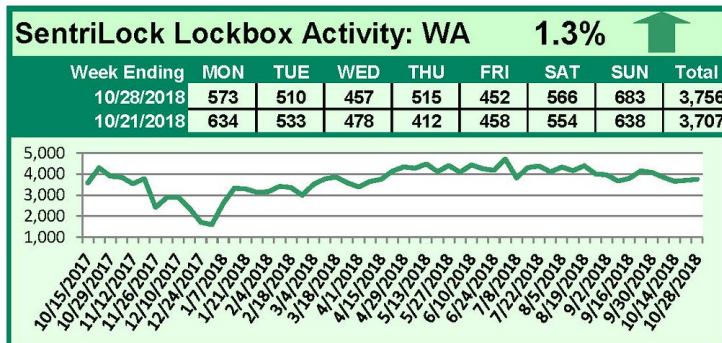

SentriLock Lockbox Activity October 29-November 4, 2018

This Week's Lockbox Activity

For the week of October 29-November 4, 2018, these charts show the number of times RMLS™ subscribers opened SentriLock lockboxes in Oregon and Washington. Activity increased in both Oregon and Washington this week, possibly due to the beginning of SentriLock upgrade events in both states.

For a larger version of each chart, visit the RMLS™ photostream on Flickr.

SentriLock Lockbox Activity October 22-28, 2018

This Week's Lockbox Activity

For the week of October 22-28, 2018, these charts show the number of times RMLS™ subscribers opened SentriLock lockboxes in Oregon and Washington. Activity increased in Washington and decreased in Oregon this week.

For a larger version of each chart, visit the RMLS™ photostream on Flickr.

SentriLock Lockbox Activity October 15-21, 2018

This Week's Lockbox Activity

For the week of October 15-21, 2018, these charts show the number of times RMLS™ subscribers opened SentriLock lockboxes in Oregon and Washington. Activity increased in Washington but decreased slightly in Oregon this week.

For a larger version of each chart, visit the RMLS™ photostream on Flickr.

SentriLock Lockbox Activity October 8-14, 2018

This Week's Lockbox Activity

For the week of October 8-14, 2018, these charts show the number of times RMLS™ subscribers opened SentriLock lockboxes in Oregon and Washington. Activity decreased in both Oregon and Washington this week.