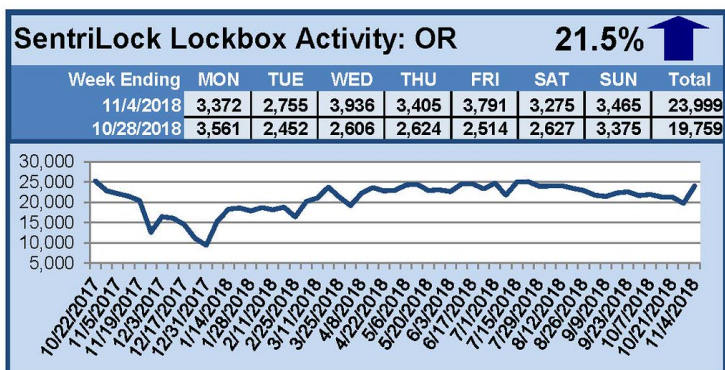

SentriLock Lockbox Activity October 29-November 4, 2018

This Week's Lockbox Activity

For the week of October 29-November 4, 2018, these charts show the number of times RMLS™ subscribers opened SentriLock lockboxes in Oregon and Washington. Activity increased in both Oregon and Washington this week, possibly due to the beginning of SentriLock upgrade events in both states.

For a larger version of each chart, visit the RMLS™ photostream on Flickr.

SentriLock Lockbox Activity October 22-28, 2018

This Week's Lockbox Activity

For the week of October 22-28, 2018, these charts show the number of times RMLS™ subscribers opened SentriLock lockboxes in Oregon and Washington. Activity increased in Washington and decreased in Oregon this week.

For a larger version of each chart, visit the RMLS™ photostream on Flickr.

SentriLock Lockbox Activity October 15-21, 2018

This Week's Lockbox Activity

For the week of October 15-21, 2018, these charts show the number of times RMLS™ subscribers opened SentriLock lockboxes in Oregon and Washington. Activity increased in Washington but decreased slightly in Oregon this week.

For a larger version of each chart, visit the RMLS™ photostream on Flickr.

SentriLock Lockbox Activity October 8-14, 2018

This Week's Lockbox Activity

For the week of October 8-14, 2018, these charts show the number of times RMLS™ subscribers opened SentriLock lockboxes in Oregon and Washington. Activity decreased in both Oregon and Washington this week.