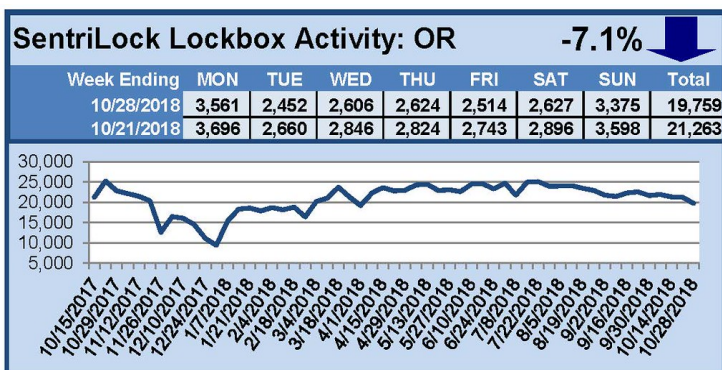

SentriLock Lockbox Activity October 29-November 4, 2018

This Week's Lockbox Activity

For the week of October 29-November 4, 2018, these charts show the number of times RMLS™ subscribers opened SentriLock lockboxes in Oregon and Washington. Activity increased in both Oregon and Washington this week, possibly due to the beginning of SentriLock upgrade events in both states.

For a larger version of each chart, visit the RMLS™ photostream on Flickr.

SentriLock Lockbox Activity October 22-28, 2018

This Week's Lockbox Activity

For the week of October 22-28, 2018, these charts show the number of times RMLS™ subscribers opened SentriLock lockboxes in Oregon and Washington. Activity increased in Washington and decreased in Oregon this week.

For a larger version of each chart, visit the RMLS™ photostream on Flickr.

SentriLock Lockbox Activity October 15-21, 2018

This Week's Lockbox Activity

For the week of October 15-21, 2018, these charts show the number of times RMLS™ subscribers opened SentriLock lockboxes in Oregon and Washington. Activity increased in Washington but decreased slightly in Oregon this week.

For a larger version of each chart, visit the RMLS™ photostream on Flickr.

SentriLock Lockbox Activity October 8-14, 2018

This Week's Lockbox Activity

For the week of October 8-14, 2018, these charts show the number of times RMLS™ subscribers opened SentriLock lockboxes in Oregon and Washington. Activity decreased in both Oregon and Washington this week.