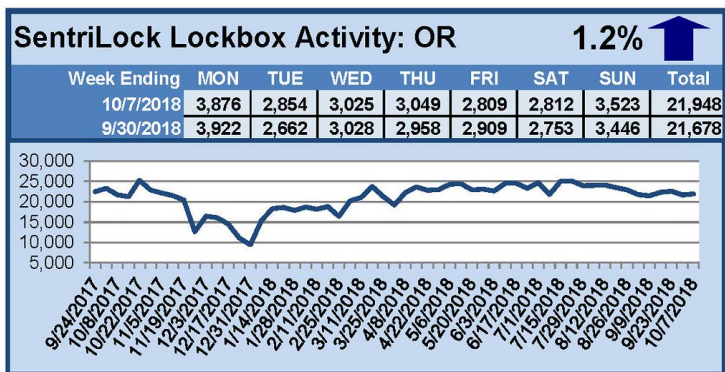

For a larger version of each chart, visit the RMLS™ photostream on Flickr.

SentriLock Lockbox Activity October 22-28, 2018

This Week's Lockbox Activity

For the week of October 22-28, 2018, these charts show the number of times RMLS™ subscribers opened SentriLock lockboxes in Oregon and Washington. Activity increased in Washington and decreased in Oregon this week.

For a larger version of each chart, visit the RMLS™ photostream on Flickr.

SentriLock Lockbox Activity October 15-21, 2018

This Week's Lockbox Activity

For the week of October 15-21, 2018, these charts show the number of times RMLS™ subscribers opened SentriLock lockboxes in Oregon and Washington. Activity increased in Washington but decreased slightly in Oregon this week.

For a larger version of each chart, visit the RMLS™ photostream on Flickr.

SentriLock Lockbox Activity October 8-14, 2018

This Week's Lockbox Activity

For the week of October 8-14, 2018, these charts show the number of times RMLS™ subscribers opened SentriLock lockboxes in Oregon and Washington. Activity decreased in both Oregon and Washington this week.

For a larger version of each chart, visit the RMLS™ photostream on Flickr.

SentriLock Lockbox Activity October 1-7, 2018

This Week's Lockbox Activity

For the week of October 1-7, 2018, these charts show the number of times RMLS™ subscribers opened SentriLock lockboxes in Oregon and Washington. Activity in Washington decreased this week while activity in Oregon increased.