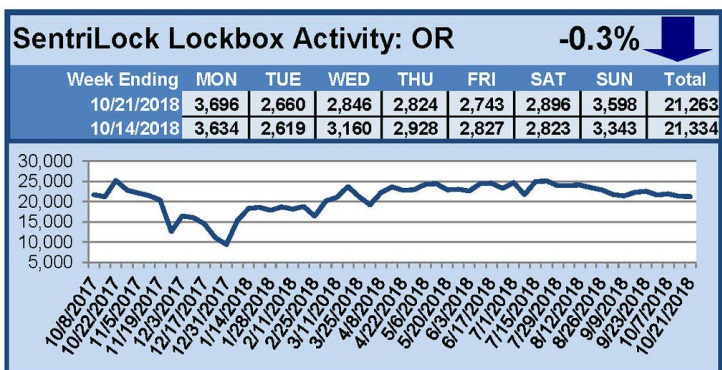

SentriLock Lockbox Activity October 29-November 4, 2018

This Week's Lockbox Activity

For the week of October 29-November 4, 2018, these charts show the number of times RMLS™ subscribers opened SentriLock lockboxes in Oregon and Washington. Activity increased in both Oregon and Washington this week, possibly due to the beginning of SentriLock upgrade events in both states.

For a larger version of each chart, visit the RMLS™ photostream on Flickr.

SentriLock Lockbox Activity October 22-28, 2018

This Week's Lockbox Activity

For the week of October 22-28, 2018, these charts show the number of times RMLS™ subscribers opened SentriLock lockboxes in Oregon and Washington. Activity increased in Washington and decreased in Oregon this week.

For a larger version of each chart, visit the RMLS™ photostream on Flickr.

SentriLock Lockbox Activity October 15-21, 2018

This Week's Lockbox Activity

For the week of October 15-21, 2018, these charts show the number of times RMLS™ subscribers opened SentriLock lockboxes in Oregon and Washington. Activity increased in Washington but decreased slightly in Oregon this week.

For a larger version of each chart, visit the RMLS™ photostream on Flickr.

SentriLock Lockbox Activity October 8-14, 2018

This Week's Lockbox Activity

For the week of October 8-14, 2018, these charts show the number of times RMLS™ subscribers opened SentriLock lockboxes in Oregon and Washington. Activity decreased in both Oregon and Washington this week.