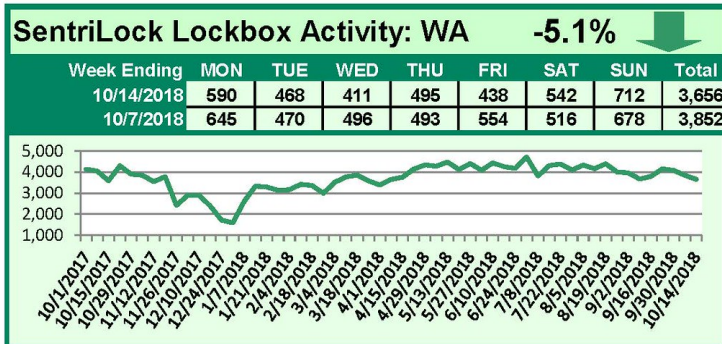

For a larger version of each chart, visit the RMLS™ photostream on Flickr.

SentriLock Lockbox Activity October 22-28, 2018

This Week's Lockbox Activity

For the week of October 22-28, 2018, these charts show the number of times RMLS™ subscribers opened SentriLock lockboxes in Oregon and Washington. Activity increased in Washington and decreased in Oregon this week.

For a larger version of each chart, visit the RMLS™ photostream on Flickr.

SentriLock Lockbox Activity October 15-21, 2018

This Week's Lockbox Activity

For the week of October 15-21, 2018, these charts show the number of times RMLS™ subscribers opened SentriLock lockboxes in Oregon and Washington. Activity increased in Washington but decreased slightly in Oregon this week.

For a larger version of each chart, visit the RMLS™ photostream on Flickr.

SentriLock Lockbox Activity October 8-14, 2018

This Week's Lockbox Activity

For the week of October 8-14, 2018, these charts show the number of times RMLS™ subscribers opened SentriLock lockboxes in Oregon and Washington. Activity decreased in both Oregon and Washington this week.

For a larger version of each chart, visit the RMLS™ photostream on Flickr.

SentriLock Lockbox Activity October 1-7, 2018

This Week's Lockbox Activity

For the week of October 1-7, 2018, these charts show the number of times RMLS™ subscribers opened SentriLock lockboxes in Oregon and Washington. Activity in Washington decreased this week while activity in Oregon increased.