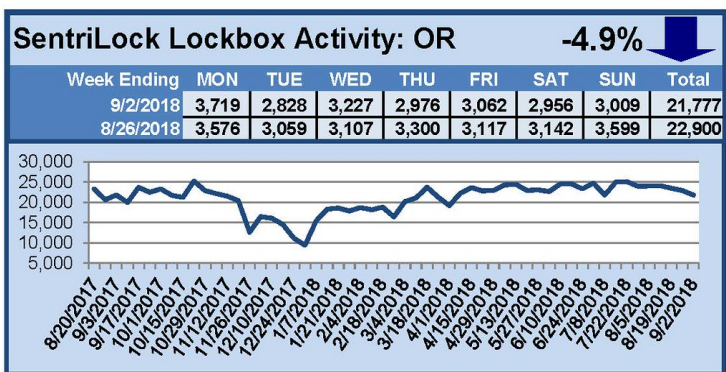

For a larger version of each chart, visit the RMLS™ photostream on Flickr.

SentriLock Lockbox Activity September 17-23, 2018

This Week's Lockbox Activity

For the week of September 17-23, 2018, these charts show the number of times RMLS™ subscribers opened SentriLock lockboxes in Oregon and Washington. Activity in both Oregon and Washington increased this week.

For a larger version of each chart, visit the RMLS™ photostream on Flickr.

SentriLock Lockbox Activity September 10-16, 2018

This Week's Lockbox Activity

For the week of September 10-16, 2018, these charts show the number of times RMLS™ subscribers opened SentriLock lockboxes in Oregon and Washington. Activity in both Oregon and Washington increased this week.

For a larger version of each chart, visit the RMLS™ photostream on Flickr.

SentriLock Lockbox Activity September 3-9, 2018

This Week's Lockbox Activity

For the week of September 3-9, 2018, these charts show the number of times RMLS™ subscribers opened SentriLock lockboxes in Oregon and Washington. Activity in both Oregon and Washington decreased this week.

For a larger version of each chart, visit the RMLS™ photostream on Flickr.

SentriLock Lockbox Activity August 27-September 2, 2018

This Week's Lockbox Activity

For the week of August 27-September 2, 2018, these charts show the number of times RMLS™ subscribers opened SentriLock lockboxes in Oregon and Washington. Activity in both Oregon and Washington decreased this week.