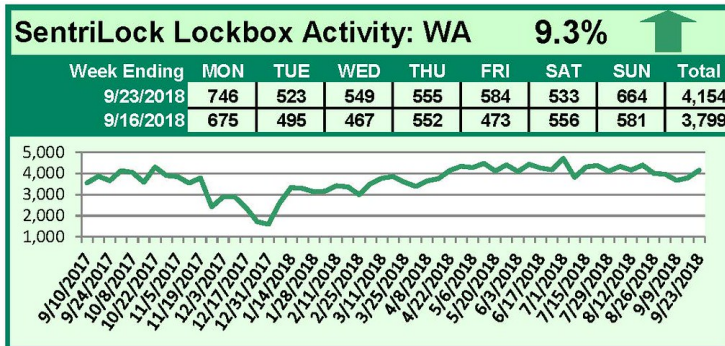

For a larger version of each chart, visit the RMLS™ photostream on Flickr.

SentriLock Lockbox Activity October 8-14, 2018

This Week's Lockbox Activity

For the week of October 8-14, 2018, these charts show the number of times RMLS™ subscribers opened SentriLock lockboxes in Oregon and Washington. Activity decreased in both Oregon and Washington this week.

For a larger version of each chart, visit the RMLS™ photostream on Flickr.

SentriLock Lockbox Activity October 1-7, 2018

This Week's Lockbox Activity

For the week of October 1-7, 2018, these charts show the number of times RMLS™ subscribers opened SentriLock lockboxes in Oregon and Washington. Activity in Washington decreased this week while activity in Oregon increased.

For a larger version of each chart, visit the RMLS™ photostream on Flickr.

SentriLock Lockbox Activity September 24-30, 2018

This Week's Lockbox Activity

For the week of September 24-30, 2018, these charts show the number of times RMLS™ subscribers opened SentriLock lockboxes in Oregon and Washington. Washington and Oregon both saw a decrease in activity this week.

For a larger version of each chart, visit the RMLS™ photostream on Flickr.

SentriLock Lockbox Activity September 17-23, 2018

This Week's Lockbox Activity

For the week of September 17-23, 2018, these charts show the number of times RMLS™ subscribers opened SentriLock lockboxes in Oregon and Washington. Activity in both Oregon and Washington increased this week.