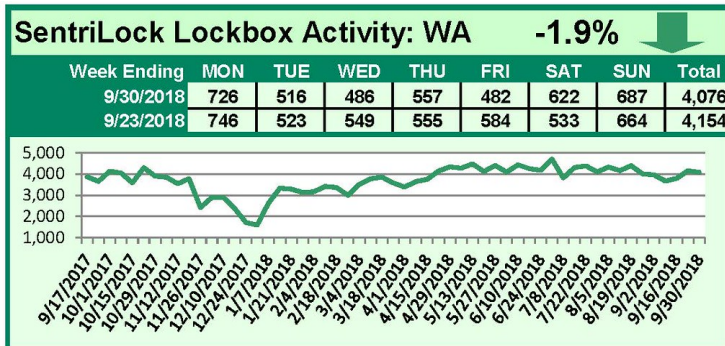

For a larger version of each chart, visit the RMLS™ photostream on Flickr.

SentriLock Lockbox Activity October 15-21, 2018

This Week's Lockbox Activity

For the week of October 15-21, 2018, these charts show the number of times RMLS™ subscribers opened SentriLock lockboxes in Oregon and Washington. Activity increased in Washington but decreased slightly in Oregon this week.

For a larger version of each chart, visit the RMLS™ photostream on Flickr.

SentriLock Lockbox Activity October 8-14, 2018

This Week's Lockbox Activity

For the week of October 8-14, 2018, these charts show the number of times RMLS™ subscribers opened SentriLock lockboxes in Oregon and Washington. Activity decreased in both Oregon and Washington this week.

For a larger version of each chart, visit the RMLS™ photostream on Flickr.

SentriLock Lockbox Activity October 1-7, 2018

This Week's Lockbox Activity

For the week of October 1-7, 2018, these charts show the number of times RMLS™ subscribers opened SentriLock lockboxes in Oregon and Washington. Activity in Washington decreased this week while activity in Oregon increased.

For a larger version of each chart, visit the RMLS™ photostream on Flickr.

SentriLock Lockbox Activity September 24-30, 2018

This Week's Lockbox Activity

For the week of September 24-30, 2018, these charts show the number of times RMLS™ subscribers opened SentriLock lockboxes in Oregon and Washington. Washington and Oregon both saw a decrease in activity this week.