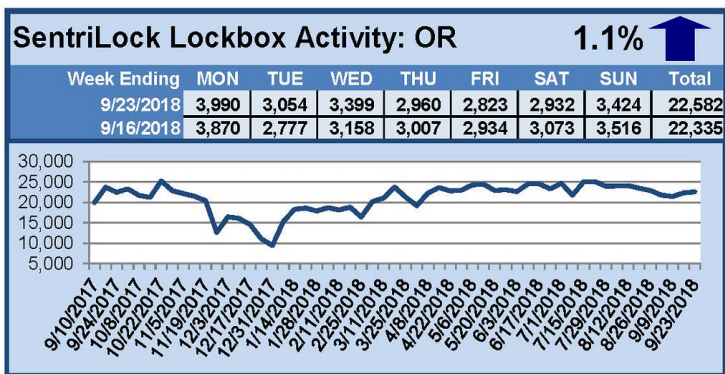

For a larger version of each chart, visit the RMLS™ photostream on Flickr.

SentriLock Lockbox Activity October 8-14, 2018

This Week's Lockbox Activity

For the week of October 8-14, 2018, these charts show the number of times RMLS™ subscribers opened SentriLock lockboxes in Oregon and Washington. Activity decreased in both Oregon and Washington this week.

For a larger version of each chart, visit the RMLS™ photostream on Flickr.

SentriLock Lockbox Activity October 1-7, 2018

This Week's Lockbox Activity

For the week of October 1-7, 2018, these charts show the number of times RMLS™ subscribers opened SentriLock lockboxes in Oregon and Washington. Activity in Washington decreased this week while activity in Oregon increased.

For a larger version of each chart, visit the RMLS™ photostream on Flickr.

SentriLock Lockbox Activity September 24-30, 2018

This Week's Lockbox Activity

For the week of September 24-30, 2018, these charts show the number of times RMLS™ subscribers opened SentriLock lockboxes in Oregon and Washington. Washington and Oregon both saw a decrease in activity this week.

For a larger version of each chart, visit the RMLS™ photostream on Flickr.

SentriLock Lockbox Activity September 17-23, 2018

This Week's Lockbox Activity

For the week of September 17-23, 2018, these charts show the number of times RMLS™ subscribers opened SentriLock lockboxes in Oregon and Washington. Activity in both Oregon and Washington increased this week.