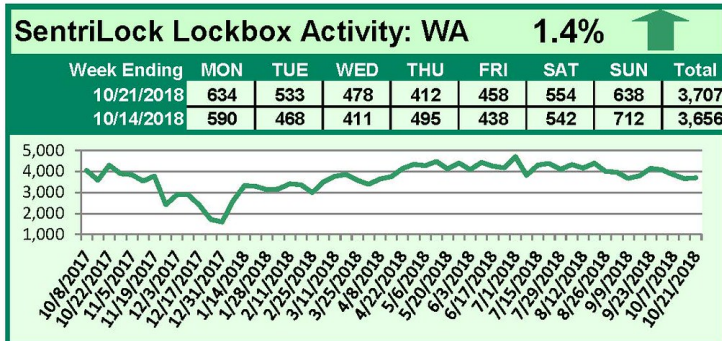

SentriLock Lockbox Activity October 29-November 4, 2018

This Week's Lockbox Activity

For the week of October 29-November 4, 2018, these charts show the number of times RMLS™ subscribers opened SentriLock lockboxes in Oregon and Washington. Activity increased in both Oregon and Washington this week, possibly due to the beginning of SentriLock upgrade events in both states.

For a larger version of each chart, visit the RMLS™ photostream on Flickr.

SentriLock Lockbox Activity October 22-28, 2018

This Week's Lockbox Activity

For the week of October 22-28, 2018, these charts show the number of times RMLS™ subscribers opened SentriLock lockboxes in Oregon and Washington. Activity increased in Washington and decreased in Oregon this week.

For a larger version of each chart, visit the RMLS™ photostream on Flickr.

SentriLock Lockbox Activity October 15-21, 2018

This Week's Lockbox Activity

For the week of October 15-21, 2018, these charts show the number of times RMLS™ subscribers opened SentriLock lockboxes in Oregon and Washington. Activity increased in Washington but decreased slightly in Oregon this week.

For a larger version of each chart, visit the RMLS™ photostream on Flickr.

SentriLock Lockbox Activity October 8-14, 2018

This Week's Lockbox Activity

For the week of October 8-14, 2018, these charts show the number of times RMLS™ subscribers opened SentriLock lockboxes in Oregon and Washington. Activity decreased in both Oregon and Washington this week.