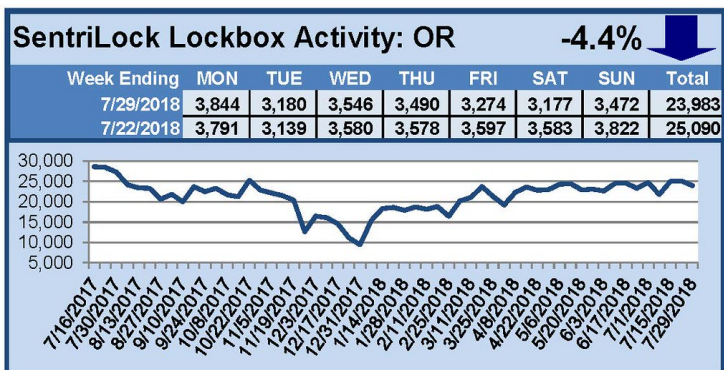

For a larger version of each chart, visit the RMLS™ photostream on Flickr.

SentriLock Lockbox Activity August 13-19, 2018

This Week's Lockbox Activity

For the week of August 13-19, 2018, these charts show the number of times RMLS™ subscribers opened SentriLock lockboxes in Oregon and Washington. Activity in Oregon decreased this week, while activity in Washington increased.

For a larger version of each chart, visit the RMLS™ photostream on Flickr.

SentriLock Lockbox Activity August 6-12, 2018

This Week's Lockbox Activity

For the week of August 6-12, 2018, these charts show the number of times RMLS™ subscribers opened SentriLock lockboxes in Oregon and Washington. Activity in Oregon increased slightly this week, while activity in Washington decreased.

For a larger version of each chart, visit the RMLS™ photostream on Flickr.

SentriLock Lockbox Activity July 30-August 5, 2018

This Week's Lockbox Activity

For the week of July 30-August 5, 2018, these charts show the number of times RMLS™ subscribers opened SentriLock lockboxes in Oregon and Washington. Activity held steady in Oregon and increased in Washington this week.

For a larger version of each chart, visit the RMLS™ photostream on Flickr.

SentriLock Lockbox Activity July 23-July 29, 2018

This Week's Lockbox Activity

For the week of July 23-29, 2018, these charts show the number of times RMLS™ subscribers opened SentriLock lockboxes in Oregon and Washington. Activity decreased in both states this week.