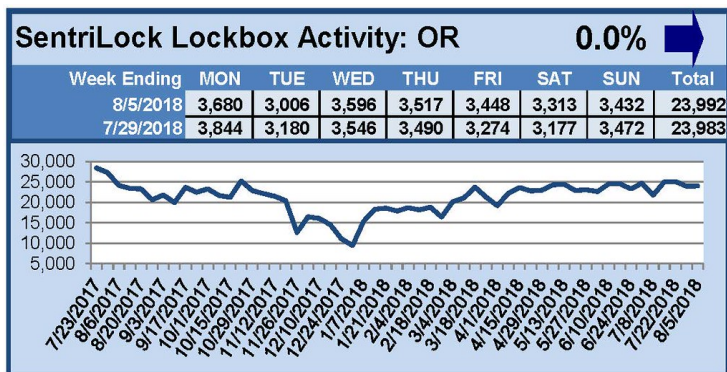

For a larger version of each chart, visit the RMLS™ photostream on Flickr.

SentriLock Lockbox Activity August 13-19, 2018

This Week's Lockbox Activity

For the week of August 13-19, 2018, these charts show the number of times RMLS™ subscribers opened SentriLock lockboxes in Oregon and Washington. Activity in Oregon decreased this week, while activity in Washington increased.

For a larger version of each chart, visit the RMLS™ photostream on Flickr.

SentriLock Lockbox Activity August 6-12, 2018

This Week's Lockbox Activity

For the week of August 6-12, 2018, these charts show the number of times RMLS™ subscribers opened SentriLock lockboxes in Oregon and Washington. Activity in Oregon increased slightly this week, while activity in Washington decreased.

For a larger version of each chart, visit the RMLS™ photostream on Flickr.

SentriLock Lockbox Activity July 30-August 5, 2018

This Week's Lockbox Activity

For the week of July 30-August 5, 2018, these charts show the number of times RMLS™ subscribers opened SentriLock lockboxes in Oregon and Washington. Activity held steady in Oregon and increased in Washington this week.

For a larger version of each chart, visit the RMLS™ photostream on Flickr.

SentriLock Lockbox Activity July 23-July 29, 2018

This Week's Lockbox Activity

For the week of July 23-29, 2018, these charts show the number of times RMLS™ subscribers opened SentriLock lockboxes in Oregon and Washington. Activity decreased in both states this week.