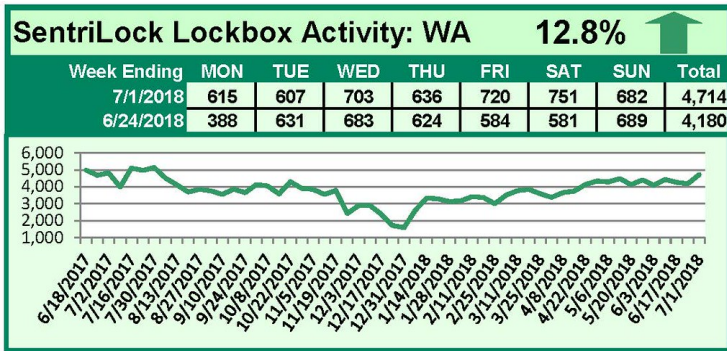

For a larger version of each chart, visit the RMLS™ photostream on Flickr.

SentriLock Lockbox Activity July 16-July 22, 2018

This Week's Lockbox Activity

For the week of July 16-22, 2018, these charts show the number of times RMLS™ subscribers opened SentriLock lockboxes in Oregon and Washington. Activity rose in both states this week.

For a larger version of each chart, visit the RMLS™ photostream on Flickr.

SentriLock Lockbox Activity

July 9-July 15, 2018

This Week's Lockbox Activity

For the week of July 9-15, 2018, these charts show the number of times RMLS™ subscribers opened SentriLock lockboxes in Oregon and Washington. Activity rose in both states this week.

For a larger version of each chart, visit the RMLS™ photostream on Flickr.

SentriLock Lockbox Activity July 2-8, 2018

This Week's Lockbox Activity

For the week of July 2-8, 2018, these charts show the number of times RMLS™ subscribers opened SentriLock lockboxes in Oregon and Washington. Activity decreased in both states this week.

For a larger version of each chart, visit the RMLS™ photostream on Flickr.

SentriLock Lockbox Activity June 25-July 1, 2018

This Week's Lockbox Activity

For the week of June 25-July 1, 2018, these charts show the number of times RMLS™ subscribers opened SentriLock lockboxes in Oregon and Washington. Activity increased in both states this week.