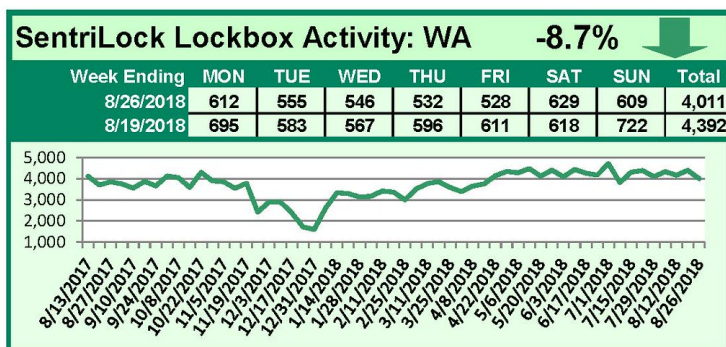

SentriLock Lockbox Activity August 20-26, 2018

This Week's Lockbox Activity

For the week of August 20-26, 2018, these charts show the number of times RMLS™ subscribers opened SentriLock lockboxes in Oregon and Washington. Activity in both Oregon and Washington decreased this week.

For a larger version of each chart, visit the RMLS™ photostream on Flickr.

SentriLock Lockbox Activity August 13-19, 2018

This Week's Lockbox Activity

For the week of August 13-19, 2018, these charts show the number of times RMLS™ subscribers opened SentriLock lockboxes in Oregon and Washington. Activity in Oregon decreased this week, while activity in Washington increased.

For a larger version of each chart, visit the RMLS™ photostream on Flickr.

SentriLock Lockbox Activity August 6-12, 2018

This Week's Lockbox Activity

For the week of August 6-12, 2018, these charts show the number of times RMLS™ subscribers opened SentriLock lockboxes in Oregon and Washington. Activity in Oregon increased slightly this week, while activity in Washington decreased.

For a larger version of each chart, visit the RMLS™ photostream on Flickr.

SentriLock Lockbox Activity July 30-August 5, 2018

This Week's Lockbox Activity

For the week of July 30-August 5, 2018, these charts show the number of times RMLS™ subscribers opened SentriLock lockboxes in Oregon and Washington. Activity held steady in Oregon and increased in Washington this week.