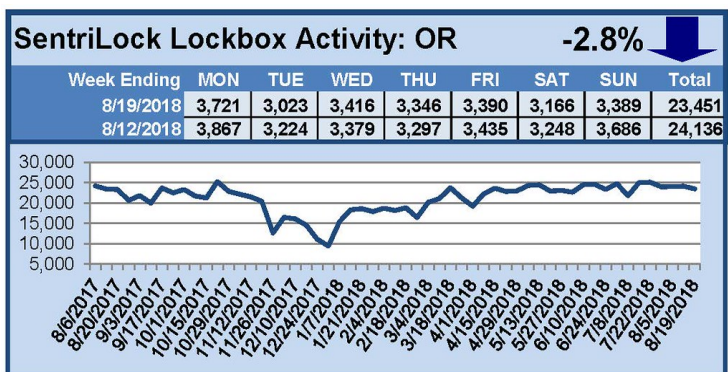

SentriLock Lockbox Activity August 20-26, 2018

This Week's Lockbox Activity

For the week of August 20-26, 2018, these charts show the number of times RMLS™ subscribers opened SentriLock lockboxes in Oregon and Washington. Activity in both Oregon and Washington decreased this week.

For a larger version of each chart, visit the RMLS™ photostream on Flickr.

SentriLock Lockbox Activity August 13-19, 2018

This Week's Lockbox Activity

For the week of August 13-19, 2018, these charts show the number of times RMLS™ subscribers opened SentriLock lockboxes in Oregon and Washington. Activity in Oregon decreased this week, while activity in Washington increased.

For a larger version of each chart, visit the RMLS™ photostream on Flickr.

SentriLock Lockbox Activity August 6-12, 2018

This Week's Lockbox Activity

For the week of August 6-12, 2018, these charts show the number of times RMLS™ subscribers opened SentriLock lockboxes in Oregon and Washington. Activity in Oregon increased slightly this week, while activity in Washington decreased.

For a larger version of each chart, visit the RMLS™ photostream on Flickr.

SentriLock Lockbox Activity July 30-August 5, 2018

This Week's Lockbox Activity

For the week of July 30-August 5, 2018, these charts show the number of times RMLS™ subscribers opened SentriLock lockboxes in Oregon and Washington. Activity held steady in Oregon and increased in Washington this week.