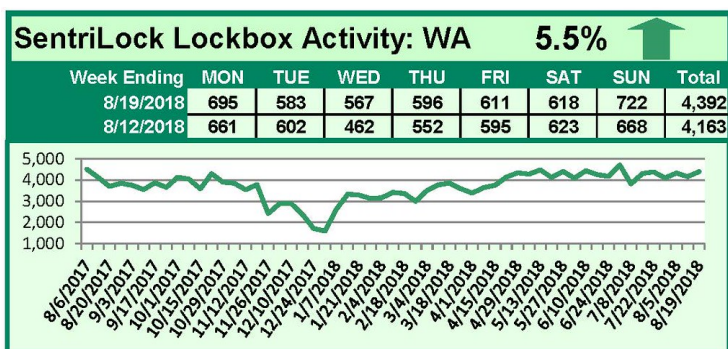

SentriLock Lockbox Activity August 20-26, 2018

This Week's Lockbox Activity

For the week of August 20-26, 2018, these charts show the number of times RMLS™ subscribers opened SentriLock lockboxes in Oregon and Washington. Activity in both Oregon and Washington decreased this week.

For a larger version of each chart, visit the RMLS™ photostream on Flickr.

SentriLock Lockbox Activity August 13-19, 2018

This Week's Lockbox Activity

For the week of August 13-19, 2018, these charts show the number of times RMLS™ subscribers opened SentriLock lockboxes in Oregon and Washington. Activity in Oregon decreased this week, while activity in Washington increased.

For a larger version of each chart, visit the RMLS™ photostream on Flickr.

SentriLock Lockbox Activity August 6-12, 2018

This Week's Lockbox Activity

For the week of August 6-12, 2018, these charts show the number of times RMLS™ subscribers opened SentriLock lockboxes in Oregon and Washington. Activity in Oregon increased slightly this week, while activity in Washington decreased.

For a larger version of each chart, visit the RMLS™ photostream on Flickr.

SentriLock Lockbox Activity July 30-August 5, 2018

This Week's Lockbox Activity

For the week of July 30-August 5, 2018, these charts show the number of times RMLS™ subscribers opened SentriLock lockboxes in Oregon and Washington. Activity held steady in Oregon and increased in Washington this week.