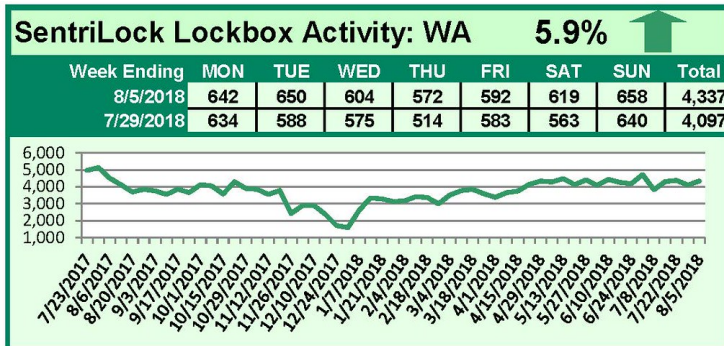

For a larger version of each chart, visit the RMLS™ photostream on Flickr.

SentriLock Lockbox Activity August 13-19, 2018

This Week's Lockbox Activity

For the week of August 13-19, 2018, these charts show the number of times RMLS™ subscribers opened SentriLock lockboxes in Oregon and Washington. Activity in Oregon decreased this week, while activity in Washington increased.

For a larger version of each chart, visit the RMLS™ photostream on Flickr.

SentriLock Lockbox Activity August 6-12, 2018

This Week's Lockbox Activity

For the week of August 6-12, 2018, these charts show the number of times RMLS™ subscribers opened SentriLock lockboxes in Oregon and Washington. Activity in Oregon increased slightly this week, while activity in Washington decreased.

For a larger version of each chart, visit the RMLS™ photostream on Flickr.

SentriLock Lockbox Activity July 30-August 5, 2018

This Week's Lockbox Activity

For the week of July 30-August 5, 2018, these charts show the number of times RMLS™ subscribers opened SentriLock lockboxes in Oregon and Washington. Activity held steady in Oregon and increased in Washington this week.

For a larger version of each chart, visit the RMLS™ photostream on Flickr.

SentriLock Lockbox Activity July 23-July 29, 2018

This Week's Lockbox Activity

For the week of July 23-29, 2018, these charts show the number of times RMLS™ subscribers opened SentriLock lockboxes in Oregon and Washington. Activity decreased in both states this week.