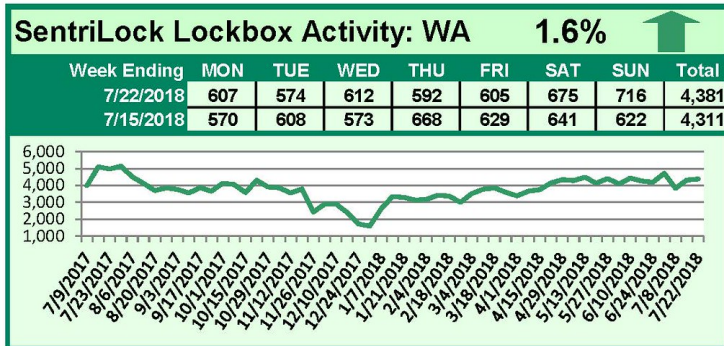

For a larger version of each chart, visit the RMLS™ photostream on Flickr.

SentriLock Lockbox Activity August 6-12, 2018

This Week's Lockbox Activity

For the week of August 6-12, 2018, these charts show the number of times RMLS™ subscribers opened SentriLock lockboxes in Oregon and Washington. Activity in Oregon increased slightly this week, while activity in Washington decreased.

For a larger version of each chart, visit the RMLS™ photostream on Flickr.

SentriLock Lockbox Activity July 30-August 5, 2018

This Week's Lockbox Activity

For the week of July 30-August 5, 2018, these charts show the number of times RMLS™ subscribers opened SentriLock lockboxes in Oregon and Washington. Activity held steady in Oregon and increased in Washington this week.

For a larger version of each chart, visit the RMLS™ photostream on Flickr.

SentriLock Lockbox Activity July 23-July 29, 2018

This Week's Lockbox Activity

For the week of July 23-29, 2018, these charts show the number of times RMLS™ subscribers opened SentriLock lockboxes in Oregon and Washington. Activity decreased in both states this week.

For a larger version of each chart, visit the RMLS™ photostream on Flickr.

SentriLock Lockbox Activity July 16-July 22, 2018

This Week's Lockbox Activity

For the week of July 16-22, 2018, these charts show the number of times RMLS™ subscribers opened SentriLock lockboxes in Oregon and Washington. Activity rose in both states this week.