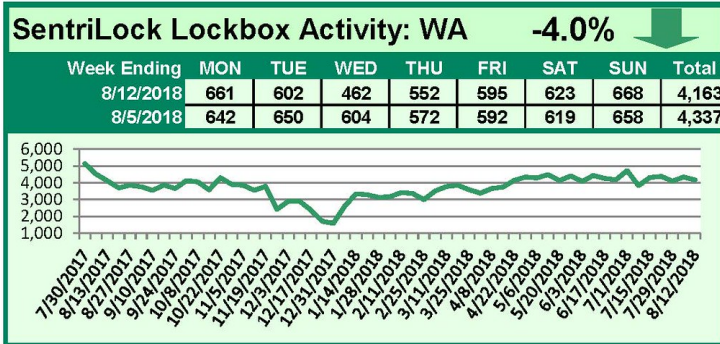

SentriLock Lockbox Activity August 20-26, 2018

This Week's Lockbox Activity

For the week of August 20-26, 2018, these charts show the number of times RMLS™ subscribers opened SentriLock lockboxes in Oregon and Washington. Activity in both Oregon and Washington decreased this week.

For a larger version of each chart, visit the RMLS™ photostream on Flickr.

SentriLock Lockbox Activity August 13-19, 2018

This Week's Lockbox Activity

For the week of August 13-19, 2018, these charts show the number of times RMLS™ subscribers opened SentriLock lockboxes in Oregon and Washington. Activity in Oregon decreased this week, while activity in Washington increased.

For a larger version of each chart, visit the RMLS™ photostream on Flickr.

SentriLock Lockbox Activity August 6-12, 2018

This Week's Lockbox Activity

For the week of August 6-12, 2018, these charts show the number of times RMLS™ subscribers opened SentriLock lockboxes in Oregon and Washington. Activity in Oregon increased slightly this week, while activity in Washington decreased.

For a larger version of each chart, visit the RMLS™ photostream on Flickr.

SentriLock Lockbox Activity July 30-August 5, 2018

This Week's Lockbox Activity

For the week of July 30-August 5, 2018, these charts show the number of times RMLS™ subscribers opened SentriLock lockboxes in Oregon and Washington. Activity held steady in Oregon and increased in Washington this week.