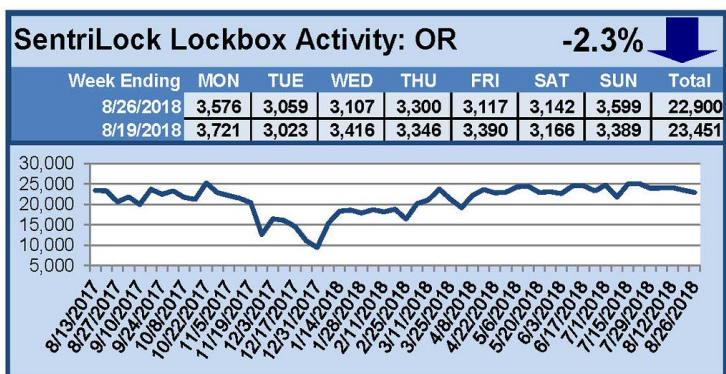

SentriLock Lockbox Activity August 20-26, 2018

This Week's Lockbox Activity

For the week of August 20-26, 2018, these charts show the number of times RMLS™ subscribers opened SentriLock lockboxes in Oregon and Washington. Activity in both Oregon and Washington decreased this week.

For a larger version of each chart, visit the RMLS™ photostream on Flickr.

SentriLock Lockbox Activity August 13-19, 2018

This Week's Lockbox Activity

For the week of August 13-19, 2018, these charts show the number of times RMLS™ subscribers opened SentriLock lockboxes in Oregon and Washington. Activity in Oregon decreased this week, while activity in Washington increased.

For a larger version of each chart, visit the RMLS™ photostream on Flickr.

SentriLock Lockbox Activity August 6-12, 2018

This Week's Lockbox Activity

For the week of August 6-12, 2018, these charts show the number of times RMLS™ subscribers opened SentriLock lockboxes in Oregon and Washington. Activity in Oregon increased slightly this week, while activity in Washington decreased.

For a larger version of each chart, visit the RMLS™ photostream on Flickr.

SentriLock Lockbox Activity July 30-August 5, 2018

This Week's Lockbox Activity

For the week of July 30-August 5, 2018, these charts show the number of times RMLS™ subscribers opened SentriLock lockboxes in Oregon and Washington. Activity held steady in Oregon and increased in Washington this week.