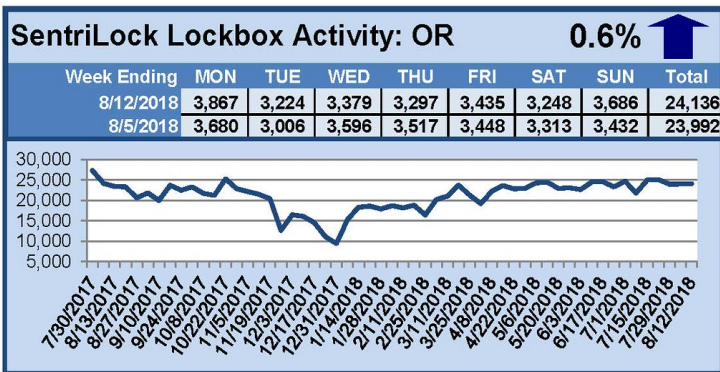

SentriLock Lockbox Activity August 20-26, 2018

This Week's Lockbox Activity

For the week of August 20-26, 2018, these charts show the number of times RMLS™ subscribers opened SentriLock lockboxes in Oregon and Washington. Activity in both Oregon and Washington decreased this week.

For a larger version of each chart, visit the RMLS™ photostream on Flickr.

SentriLock Lockbox Activity August 13-19, 2018

This Week's Lockbox Activity

For the week of August 13-19, 2018, these charts show the number of times RMLS™ subscribers opened SentriLock lockboxes in Oregon and Washington. Activity in Oregon decreased this week, while activity in Washington increased.

For a larger version of each chart, visit the RMLS™ photostream on Flickr.

SentriLock Lockbox Activity August 6-12, 2018

This Week's Lockbox Activity

For the week of August 6-12, 2018, these charts show the number of times RMLS™ subscribers opened SentriLock lockboxes in Oregon and Washington. Activity in Oregon increased slightly this week, while activity in Washington decreased.

For a larger version of each chart, visit the RMLS™ photostream on Flickr.

SentriLock Lockbox Activity July 30-August 5, 2018

This Week's Lockbox Activity

For the week of July 30-August 5, 2018, these charts show the number of times RMLS™ subscribers opened SentriLock lockboxes in Oregon and Washington. Activity held steady in Oregon and increased in Washington this week.