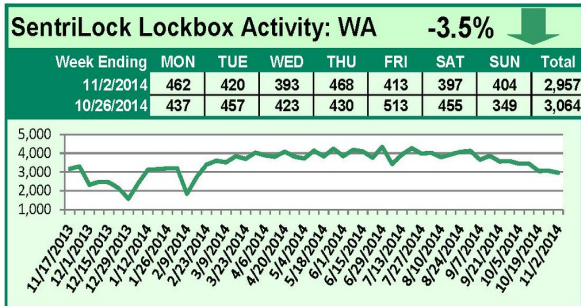

SentriLock Lockbox Activity October 27-November 2, 2014

This Week's Lockbox Activity

For the week of October 27-November 2, 2014, these charts show the number of times RMLS™ subscribers opened SentriLock lockboxes in Oregon and Washington. Activity in both Oregon and Washington decreased this week.

For a larger version of each chart, visit the RMLS™ photostream on Flickr.