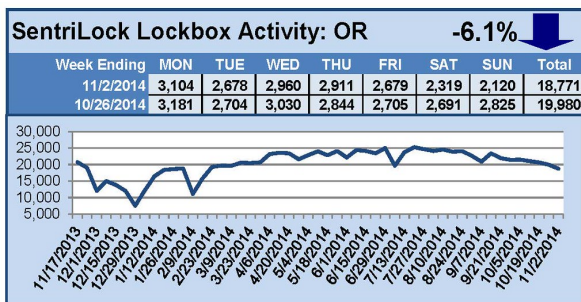

SentriLock Lockbox Activity October 27-November 2, 2014

This Week's Lockbox Activity

For the week of October 27-November 2, 2014, these charts show the number of times RMLS™ subscribers opened SentriLock lockboxes in Oregon and Washington. Activity in both Oregon and Washington decreased this week.