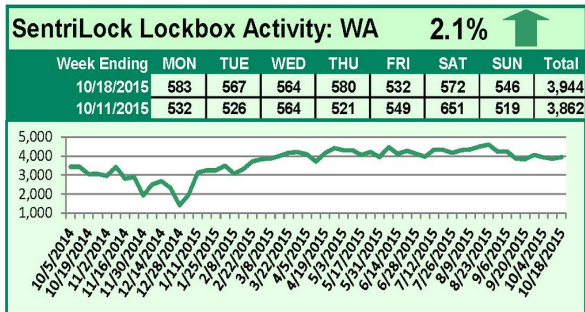

SentriLock Lockbox Activity October 12-18, 2015

This Week's Lockbox Activity

For the week of October 12-18, 2015, these charts show the number of times RMLS™ subscribers opened SentriLock lockboxes in Oregon and Washington. An increase in activity was seen in both states this week.

For a larger version of each chart, visit the RMLS™ photostream on Flickr.