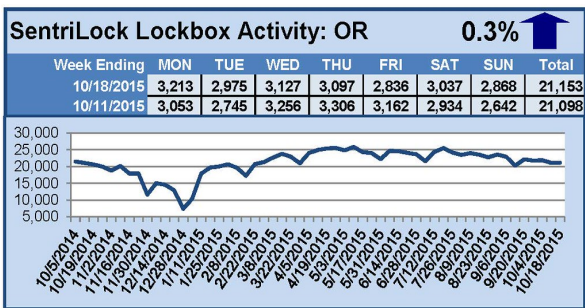

SentriLock Lockbox Activity October 12-18, 2015

This Week's Lockbox Activity

For the week of October 12-18, 2015, these charts show the number of times RMLS™ subscribers opened SentriLock lockboxes in Oregon and Washington. An increase in activity was seen in both states this week.