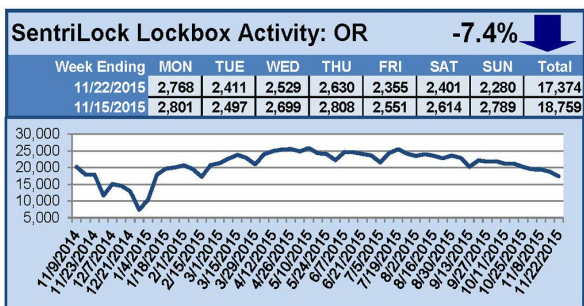

SentriLock Lockbox Activity November 16-22, 2015

This Week's Lockbox Activity

For the week of November 16-22, 2015, these charts show the number of times RMLS™ subscribers opened SentriLock lockboxes in Oregon and Washington. Activity decreased in both Oregon and Washington again this week.