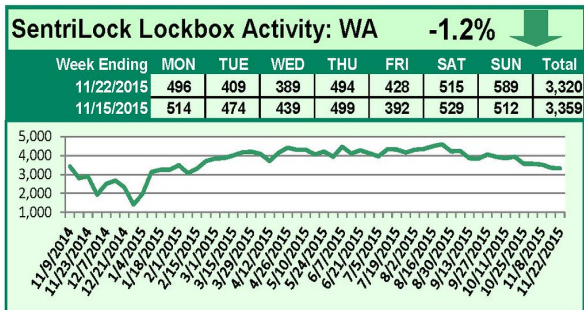

SentriLock Lockbox Activity November 16-22, 2015

This Week's Lockbox Activity

For the week of November 16-22, 2015, these charts show the number of times RMLS™ subscribers opened SentriLock lockboxes in Oregon and Washington. Activity decreased in both Oregon and Washington again this week.

For a larger version of each chart, visit the RMLS™ photostream on Flickr.