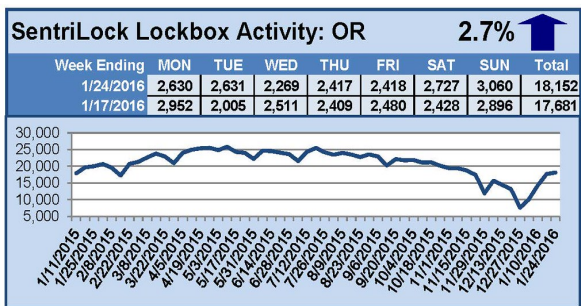

# SentriLock Lockbox Activity January 18-24, 2016

## This Week's Lockbox Activity

For the week of January 18-24, 2016, these charts show the number of times RMLS™ subscribers opened SentriLock lockboxes in Oregon and Washington. Activity in Oregon and Washington increased again this week.