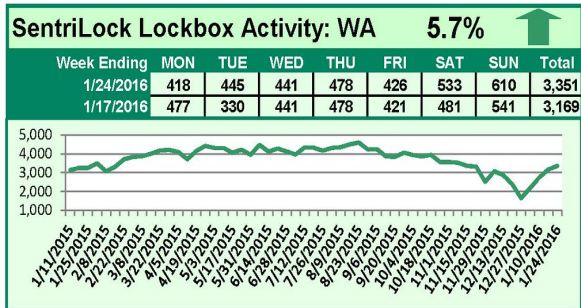

# SentriLock Lockbox Activity January 18-24, 2016

## This Week's Lockbox Activity

For the week of January 18-24, 2016, these charts show the number of times RMLS™ subscribers opened SentriLock lockboxes in Oregon and Washington. Activity in Oregon and Washington increased again this week.