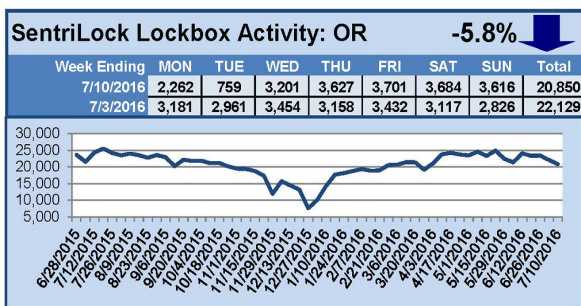

SentriLock Lockbox Activity July 4-10, 2016

This Week's Lockbox Activity

For the week of July 4-10, 2016, these charts show the number of times RMLS™ subscribers opened SentriLock lockboxes in Oregon and Washington. Activity in both Oregon and Washington decreased this week.