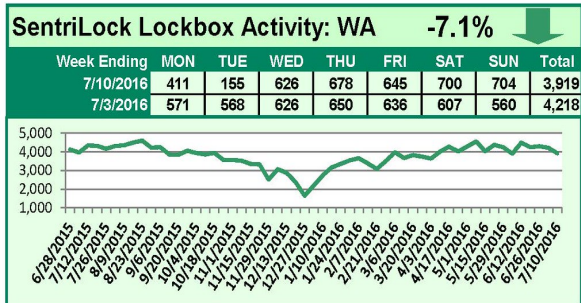

SentriLock Lockbox Activity July 4-10, 2016

This Week's Lockbox Activity

For the week of July 4-10, 2016, these charts show the number of times RMLS™ subscribers opened SentriLock lockboxes in Oregon and Washington. Activity in both Oregon and Washington decreased this week.

For a larger version of each chart, visit the RMLS™ photostream on Flickr.