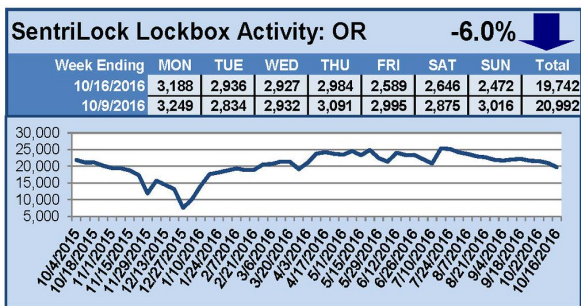

SentriLock Lockbox Activity October 10-16, 2016

This Week's Lockbox Activity

For the week of October 10-16, 2016, these charts show the number of times RMLS™ subscribers opened SentriLock lockboxes in Oregon and Washington. Activity decreased in both Oregon and Washington again this week.