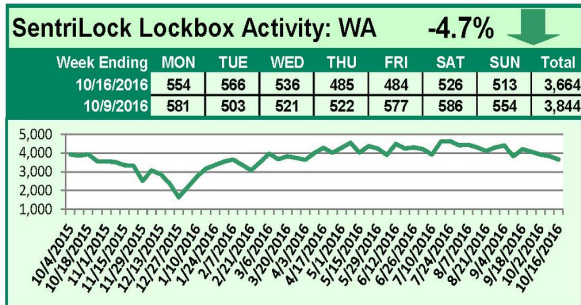

SentriLock Lockbox Activity October 10-16, 2016

This Week's Lockbox Activity

For the week of October 10-16, 2016, these charts show the number of times RMLS™ subscribers opened SentriLock lockboxes in Oregon and Washington. Activity decreased in both Oregon and Washington again this week.

For a larger version of each chart, visit the RMLS™ photostream on Flickr.