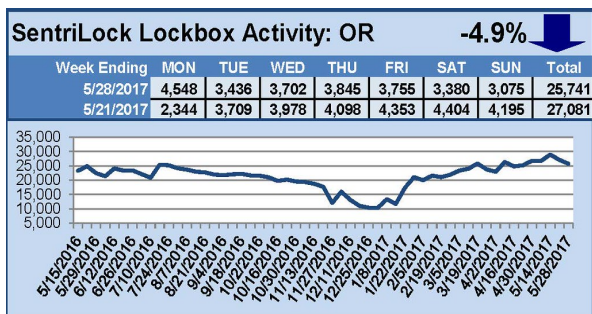

SentriLock Lockbox Activity

May 22-28, 2017

This Week's Lockbox Activity

For the week of May 22-28, 2017, these charts show the number of times RMLS™ subscribers opened SentriLock lockboxes in Oregon and Washington. Activity increased in Washington and decreased in Oregon last week.