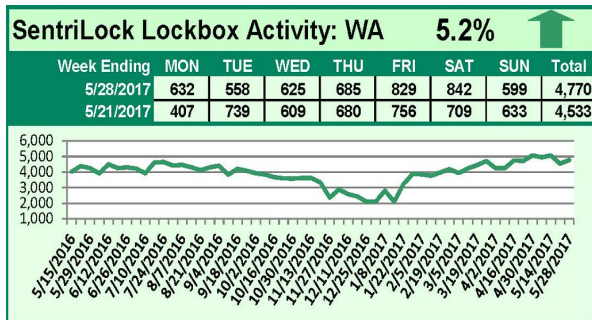

SentriLock Lockbox Activity

May 22-28, 2017

This Week's Lockbox Activity

For the week of May 22-28, 2017, these charts show the number of times RMLS™ subscribers opened SentriLock lockboxes in Oregon and Washington. Activity increased in Washington and decreased in Oregon last week.