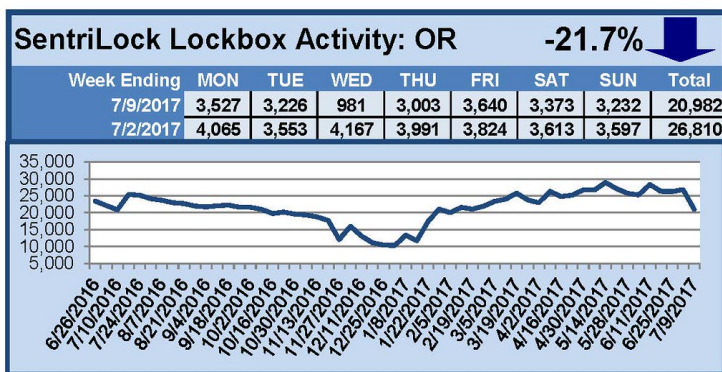

SentriLock Lockbox Activity July 3-9, 2017

This Week's Lockbox Activity

For the week of July 3-9, 2017, these charts show the number of times RMLS™ subscribers opened SentriLock lockboxes in Oregon and Washington. Activity decreased in both Washington and Oregon this week.