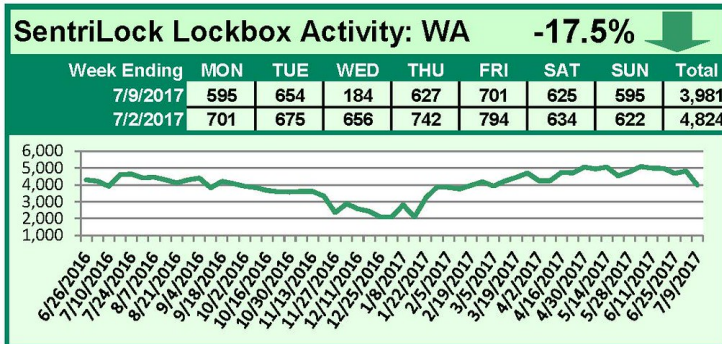

SentriLock Lockbox Activity July 3-9, 2017

This Week's Lockbox Activity

For the week of July 3-9, 2017, these charts show the number of times RMLS™ subscribers opened SentriLock lockboxes in Oregon and Washington. Activity decreased in both Washington and Oregon this week.