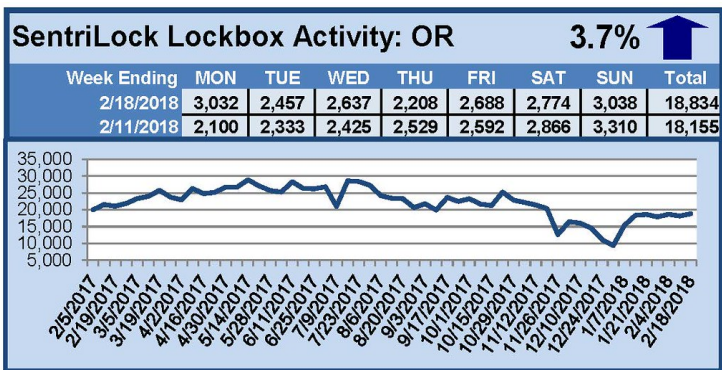

SentriLock Lockbox Activity February 12-18, 2018

This Week's Lockbox Activity

For the week of February 12-18, 2018, these charts show the number of times RMLS™ subscribers opened SentriLock lockboxes in Oregon and Washington. Activity increased in Oregon and decreased in Washington this week.