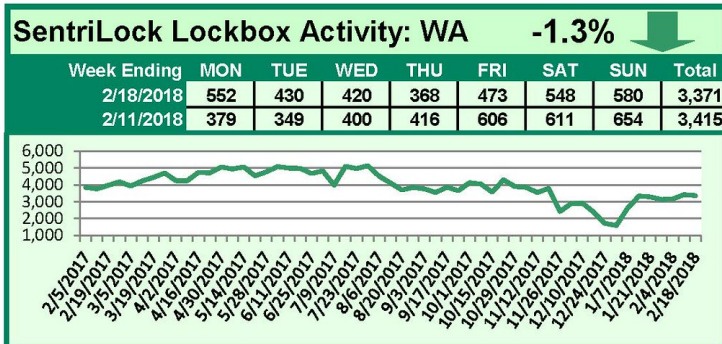

SentriLock Lockbox Activity February 12-18, 2018

This Week's Lockbox Activity

For the week of February 12-18, 2018, these charts show the number of times RMLS™ subscribers opened SentriLock lockboxes in Oregon and Washington. Activity increased in Oregon and decreased in Washington this week.