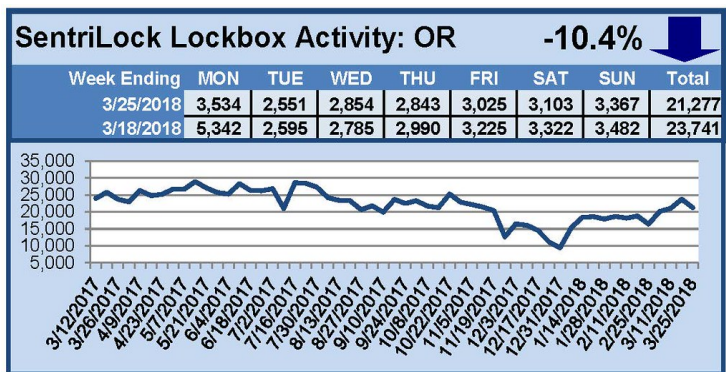

### This Week's Lockbox Activity

For the week of March 19-25, 2018, these charts show the number of times RMLS™ subscribers opened SentriLock lockboxes in Oregon and Washington. Activity decreased in both Oregon and Washington this week.