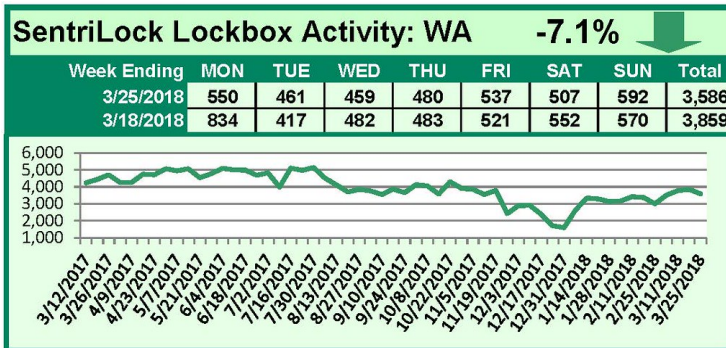

### This Week's Lockbox Activity

For the week of March 19-25, 2018, these charts show the number of times RMLS™ subscribers opened SentriLock lockboxes in Oregon and Washington. Activity decreased in both Oregon and Washington this week.