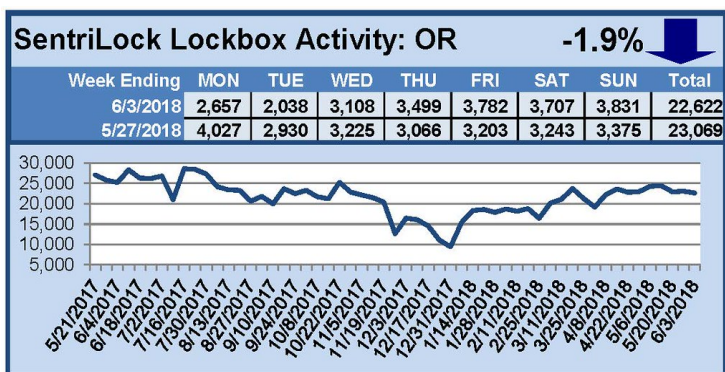

SentriLock Lockbox Activity May 28-June 3, 2018

This Week's Lockbox Activity

For the week of May 28-June 3, 2018, these charts show the number of times RMLS™ subscribers opened SentriLock lockboxes in Oregon and Washington. Activity decreased in both Oregon and Washington this week.