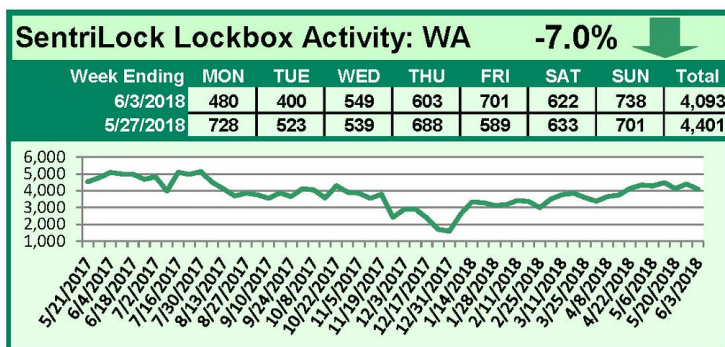

SentriLock Lockbox Activity May 28-June 3, 2018

This Week's Lockbox Activity

For the week of May 28-June 3, 2018, these charts show the number of times RMLS™ subscribers opened SentriLock lockboxes in Oregon and Washington. Activity decreased in both Oregon and Washington this week.