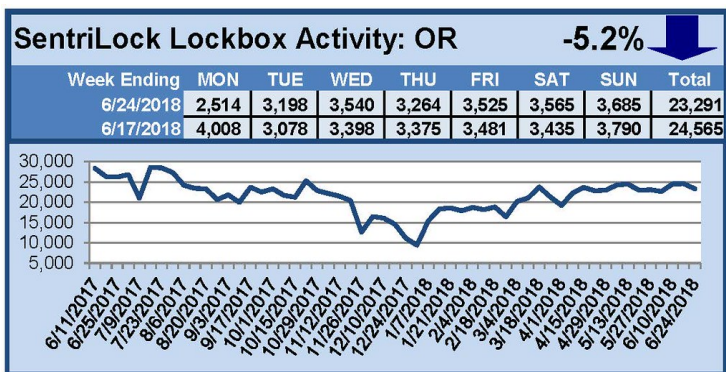

# SentriLock Lockbox Activity June 18-24, 2018

## This Week's Lockbox Activity

For the week of June 18-24, 2018, these charts show the number of times RMLS™ subscribers opened SentriLock lockboxes in Oregon and Washington. Activity in both states decreased this week.