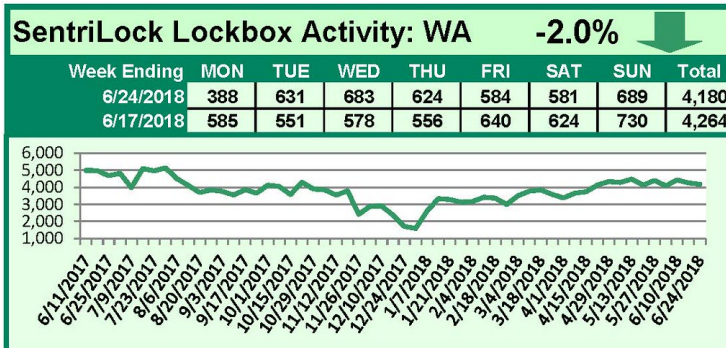

# SentriLock Lockbox Activity June 18-24, 2018

## This Week's Lockbox Activity

For the week of June 18-24, 2018, these charts show the number of times RMLS™ subscribers opened SentriLock lockboxes in Oregon and Washington. Activity in both states decreased this week.