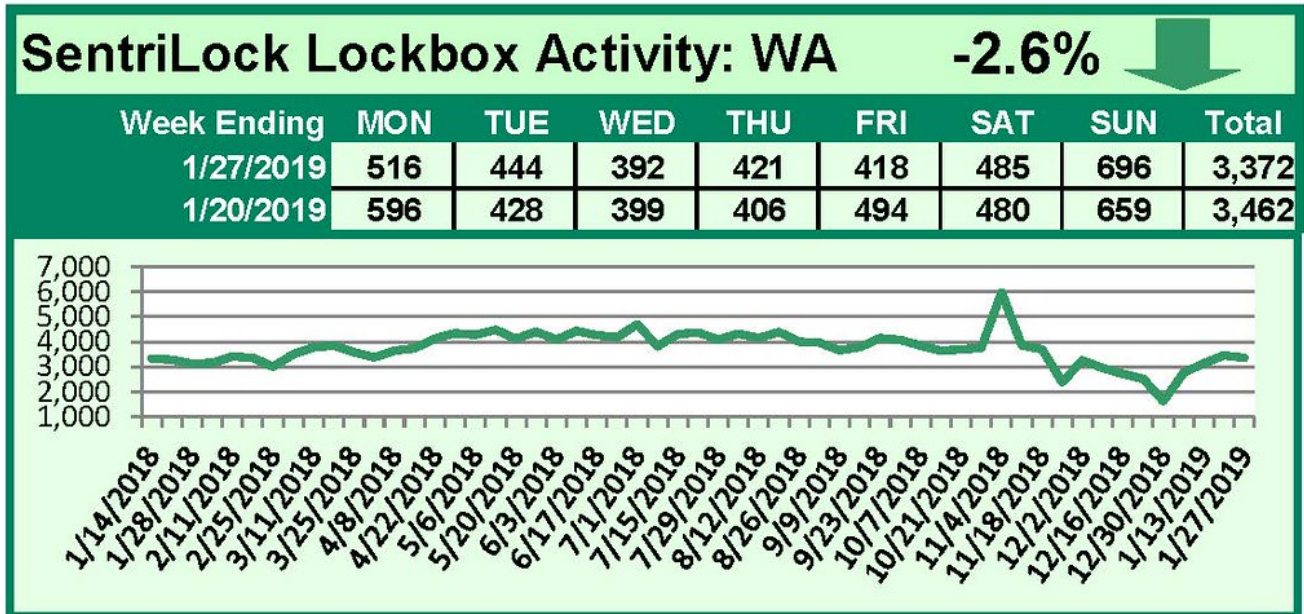

SentriLock Lockbox Activity January 21-27, 2019

This Week's Lockbox Activity

For the week of January 21-27, 2019, these charts show the number of times RMLS™ subscribers opened SentiLock lockboxes in Oregon and Washington. Washington saw a decrease in activity this week, while activity in Oregon saw activity increase.

For a larger version of each chart, visit the RMLS™ photostream on Flickr.