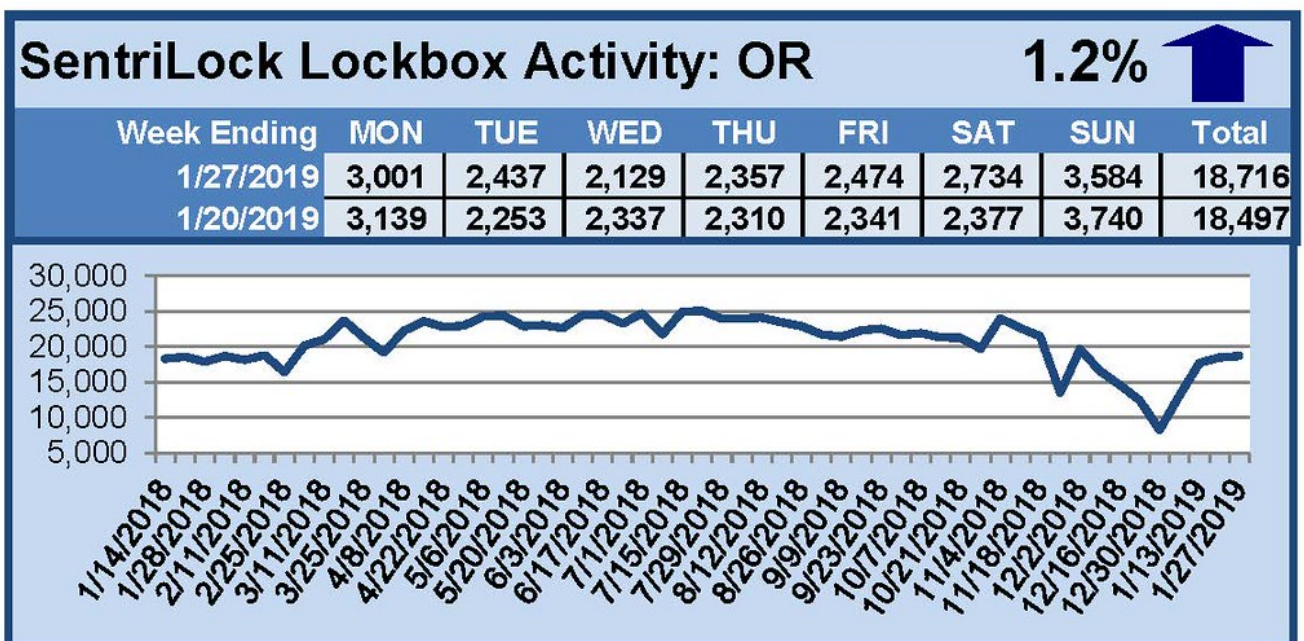

SentriLock Lockbox Activity January 21-27, 2019

This Week's Lockbox Activity

For the week of January 21-27, 2019, these charts show the number of times RMLS™ subscribers opened SentiLock lockboxes in Oregon and Washington. Washington saw a decrease in activity this week, while activity in Oregon saw activity increase.