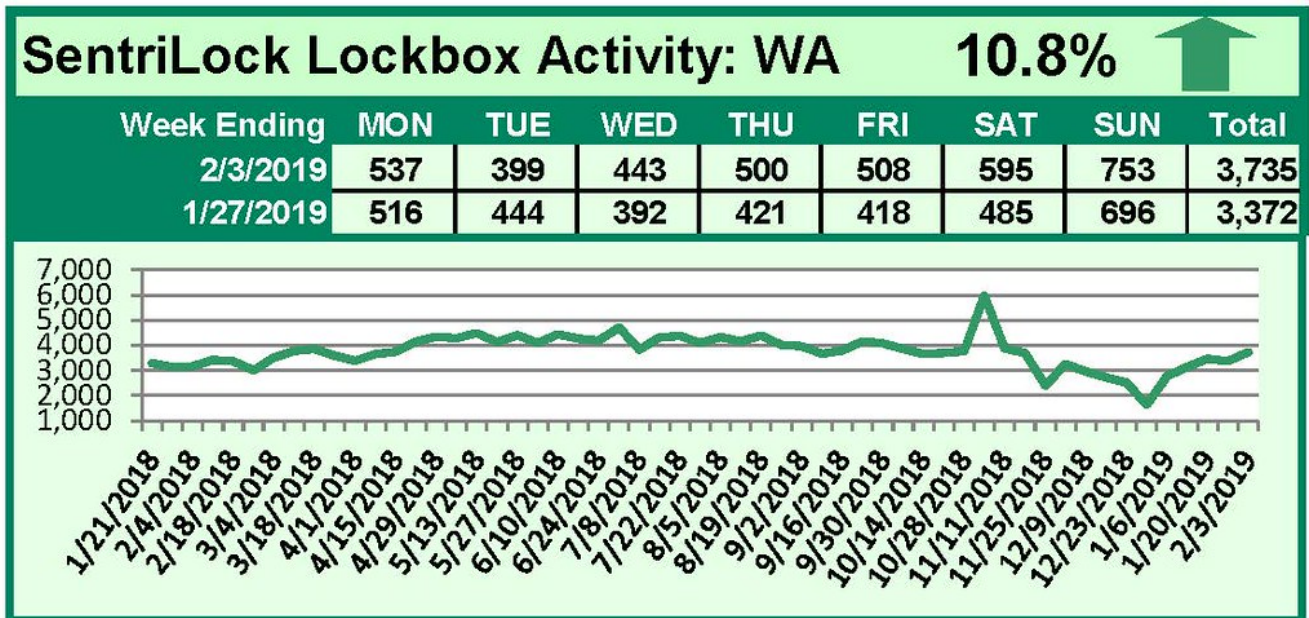

SentriLock Lockbox Activity January 28-February 3, 2019

This Week's Lockbox Activity

For the week of January 28-February 3, 2019, these charts show the number of times RMLS™ subscribers opened SentiLock lockboxes in Oregon and Washington. Both states saw an increase in activity this week.

For a larger version of each chart, visit the RMLS™ photostream on Flickr.