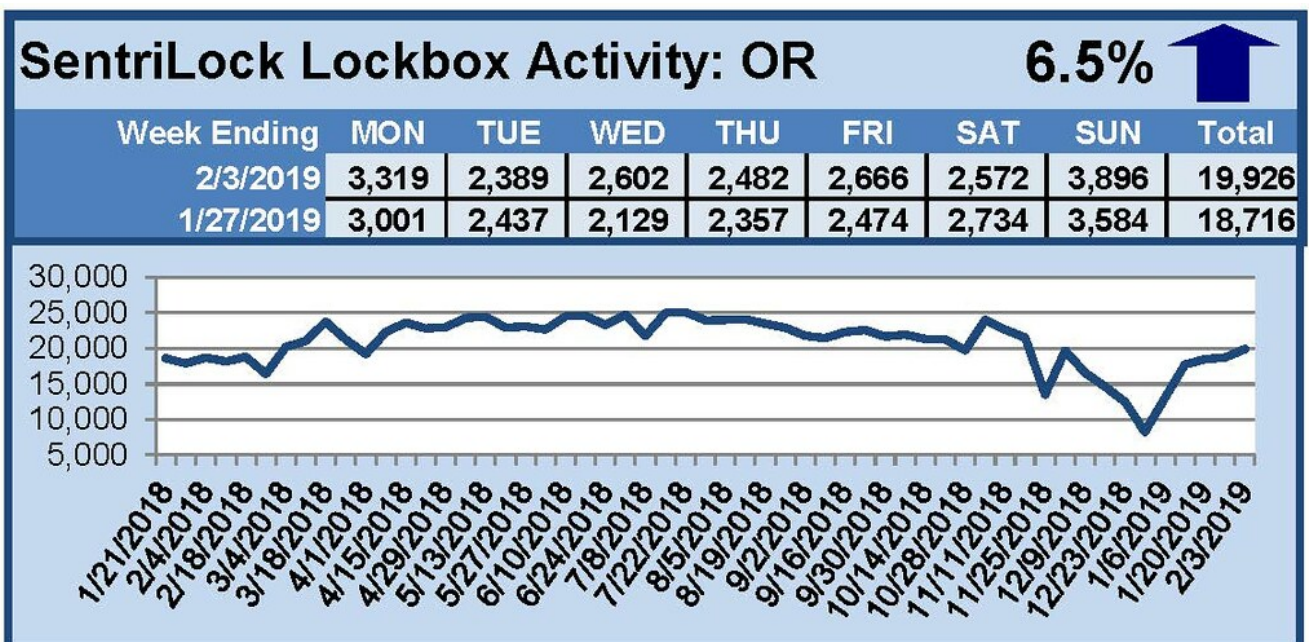

SentriLock Lockbox Activity January 28-February 3, 2019

This Week's Lockbox Activity

For the week of January 28-February 3, 2019, these charts show the number of times RMLS™ subscribers opened SentiLock lockboxes in Oregon and Washington. Both states saw an increase in activity this week.

For a larger version of each chart, visit the RMLS™ photostream on Flickr.