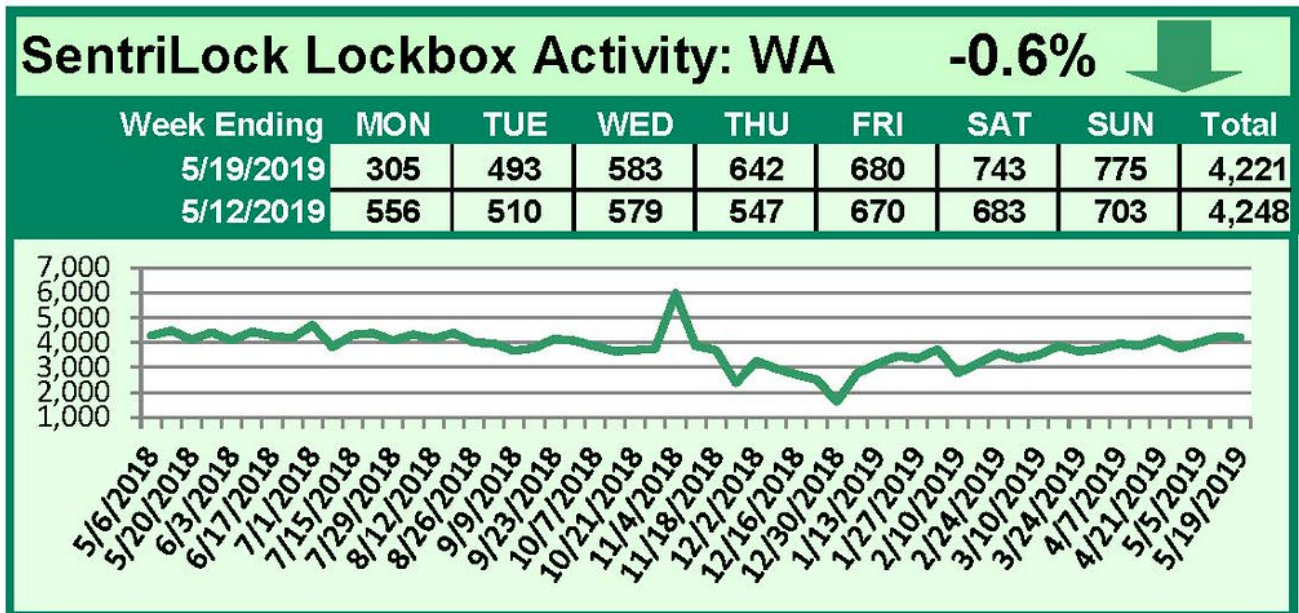

SentriLock Lockbox Activity May 13-19, 2019

This Week's Lockbox Activity

For the week of May 13-29, 2019, these charts show the number of times RMLS™ subscribers opened SentiLock lockboxes in Oregon and Washington. Activity decreased in both states this week.

For a larger version of each chart, visit the RMLS™ photostream on Flickr.