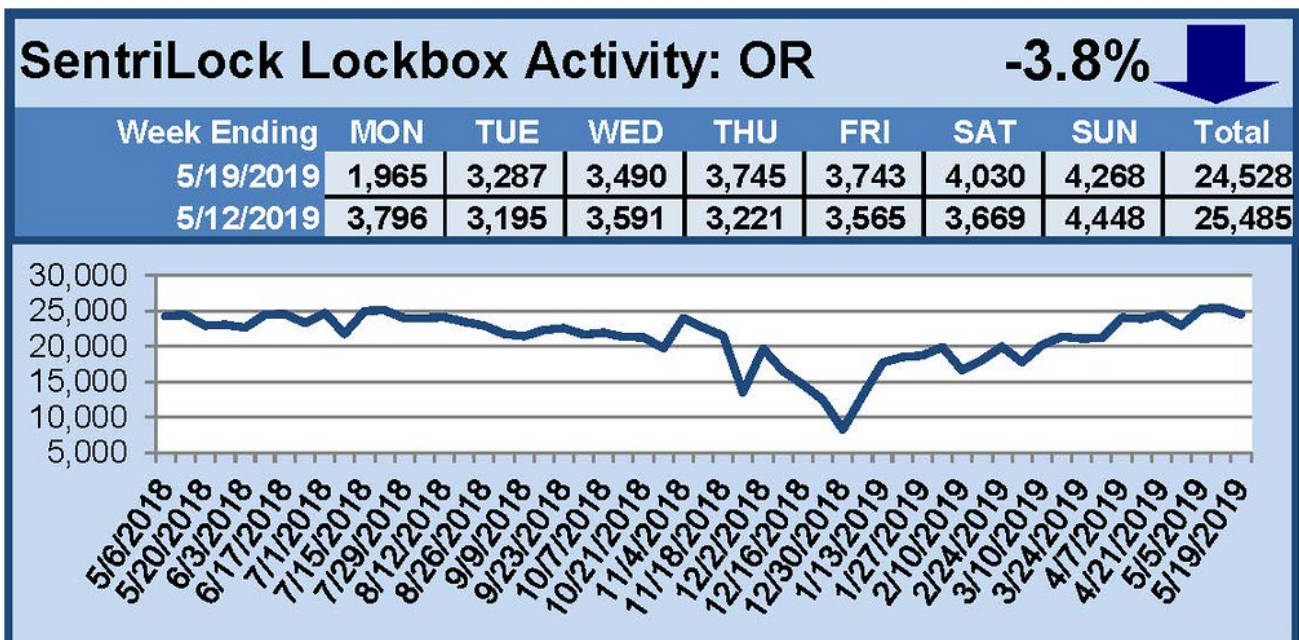

SentriLock Lockbox Activity May 13-19, 2019

This Week's Lockbox Activity

For the week of May 13-29, 2019, these charts show the number of times RMLS™ subscribers opened SentiLock lockboxes in Oregon and Washington. Activity decreased in both states this week.