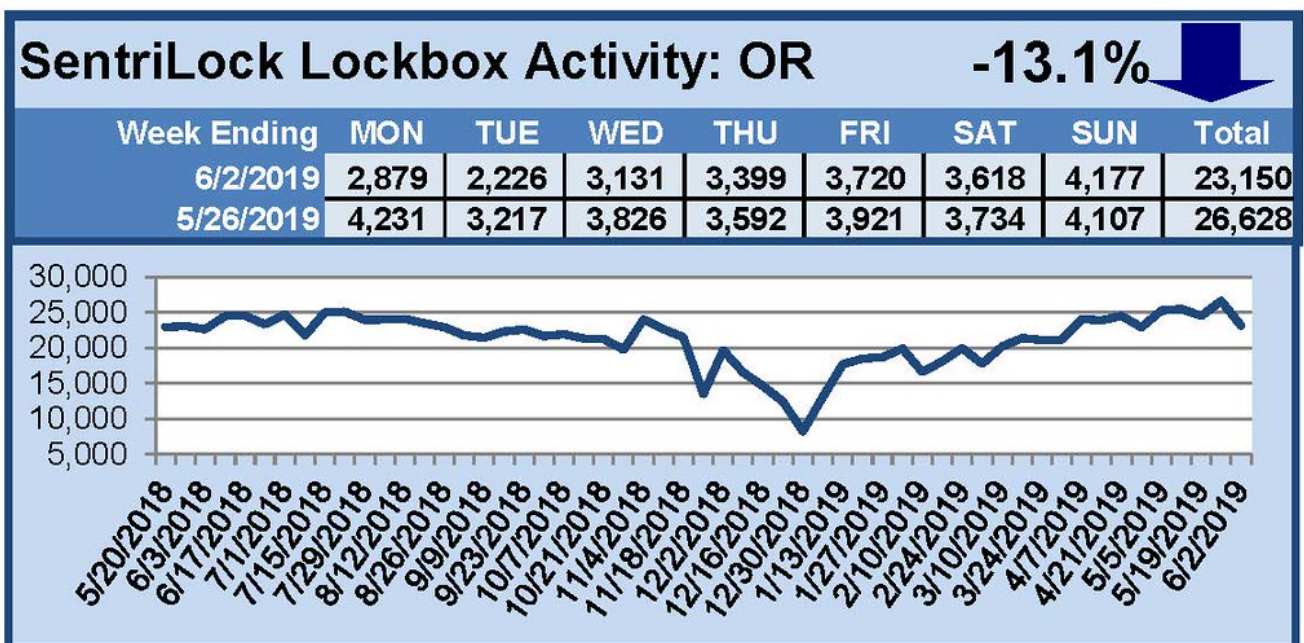

# SentriLock Lockbox Activity

## May 27-June 2, 2019

This Week's Lockbox Activity

For the week of May 27-June 2, 2019, these charts show the number of times RMLS™ subscribers opened SentiLock lockboxes in Oregon and Washington. Activity in both states decreased this week.