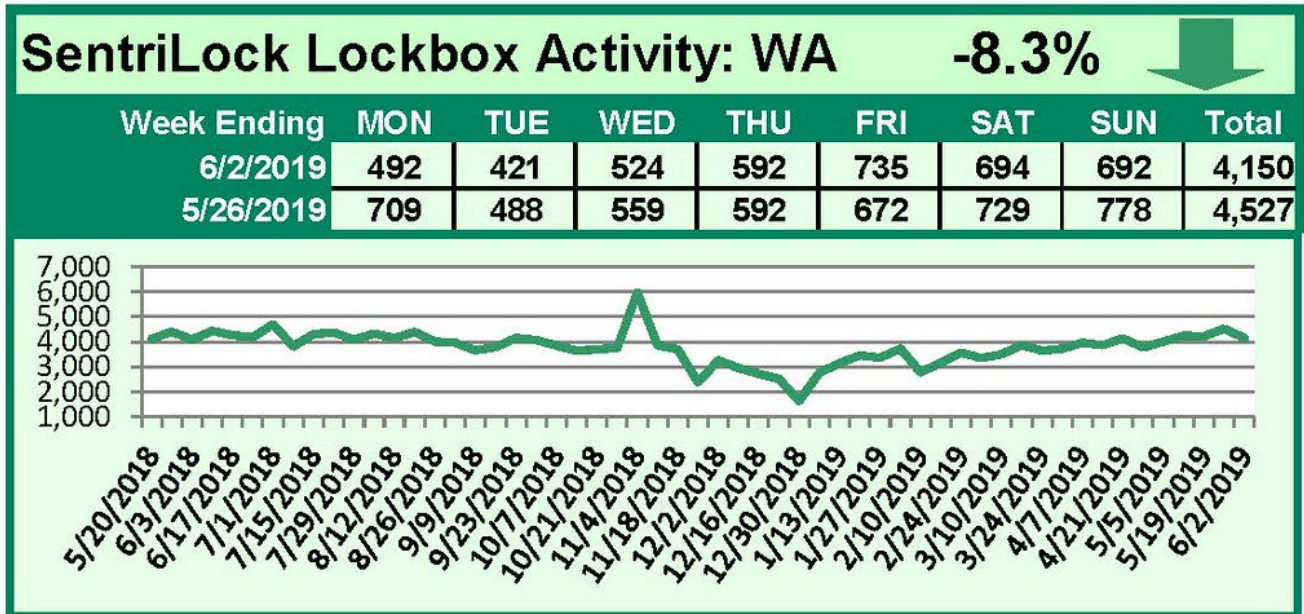

# SentriLock Lockbox Activity

## May 27-June 2, 2019

This Week's Lockbox Activity

For the week of May 27-June 2, 2019, these charts show the number of times RMLS™ subscribers opened SentiLock lockboxes in Oregon and Washington. Activity in both states decreased this week.