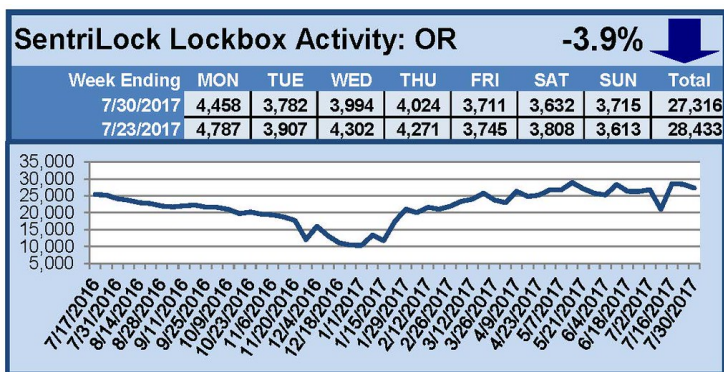

For a larger version of each chart, visit the RMLS™ photostream on Flickr.

SentriLock Lockbox Activity August 7-13, 2017

This Week's Lockbox Activity

For the week of August 7-13, 2017, these charts show the number of times RMLS™ subscribers opened SentriLock lockboxes in Oregon and Washington. Activity decreased in both Oregon and Washington again this week.

For a larger version of each chart, visit the RMLS™ photostream on Flickr.

SentriLock Lockbox Activity July 31-August 6, 2017

This Week's Lockbox Activity

For the week of July 31-August 6, 2017, these charts show the number of times RMLS™ subscribers opened SentriLock lockboxes in Oregon and Washington. Activity decreased in both Oregon and Washington this week.

For a larger version of each chart, visit the RMLS™ photostream on Flickr.

SentriLock Lockbox Activity July 24-30, 2017

This Week's Lockbox Activity

For the week of July 24-30, 2017, these charts show the number of times RMLS™ subscribers opened SentriLock lockboxes in Oregon and Washington. Activity increased in Washington and decreased in Oregon this week.

For a larger version of each chart, visit the RMLS™ photostream on Flickr.

SentriLock Lockbox Activity July 17-23, 2017

This Week's Lockbox Activity

For the week of July 17-23, 2017, these charts show the number of times RMLS™ subscribers opened SentriLock lockboxes in Oregon and Washington. Activity decreased in both states this week.