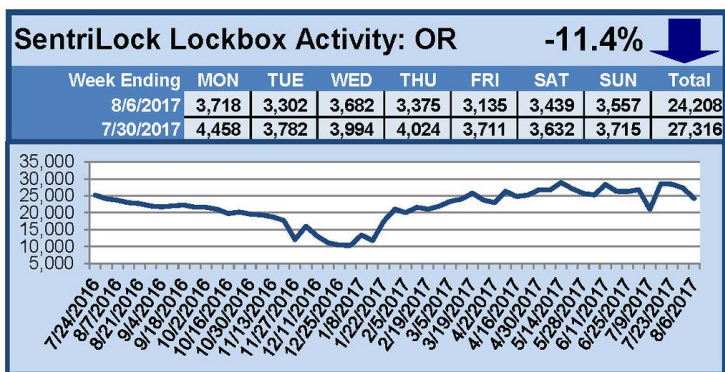

SentriLock Lockbox Activity August 14-20, 2017

This Week's Lockbox Activity

For the week of August 14-20, 2017, these charts show the number of times RMLS™ subscribers opened SentriLock lockboxes in Oregon and Washington. Activity decreased in both Oregon and Washington again this week.

For a larger version of each chart, visit the RMLS™ photostream on Flickr.

SentriLock Lockbox Activity August 7-13, 2017

This Week's Lockbox Activity

For the week of August 7-13, 2017, these charts show the number of times RMLS™ subscribers opened SentriLock lockboxes in Oregon and Washington. Activity decreased in both Oregon and Washington again this week.

For a larger version of each chart, visit the RMLS™ photostream on Flickr.

SentriLock Lockbox Activity July 31-August 6, 2017

This Week's Lockbox Activity

For the week of July 31-August 6, 2017, these charts show the number of times RMLS™ subscribers opened SentriLock lockboxes in Oregon and Washington. Activity decreased in both Oregon and Washington this week.

For a larger version of each chart, visit the RMLS™ photostream on Flickr.

SentriLock Lockbox Activity July 24-30, 2017

This Week's Lockbox Activity

For the week of July 24-30, 2017, these charts show the number of times RMLS™ subscribers opened SentriLock lockboxes in Oregon and Washington. Activity increased in Washington and decreased in Oregon this week.