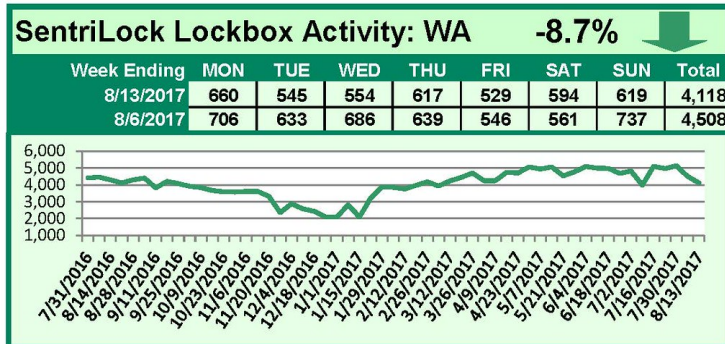

SentriLock Lockbox Activity August 14-20, 2017

This Week's Lockbox Activity

For the week of August 14-20, 2017, these charts show the number of times RMLS™ subscribers opened SentriLock lockboxes in Oregon and Washington. Activity decreased in both Oregon and Washington again this week.

For a larger version of each chart, visit the RMLS™ photostream on Flickr.

SentriLock Lockbox Activity August 7-13, 2017

This Week's Lockbox Activity

For the week of August 7-13, 2017, these charts show the number of times RMLS™ subscribers opened SentriLock lockboxes in Oregon and Washington. Activity decreased in both Oregon and Washington again this week.

For a larger version of each chart, visit the RMLS™ photostream on Flickr.

SentriLock Lockbox Activity July 31-August 6, 2017

This Week's Lockbox Activity

For the week of July 31-August 6, 2017, these charts show the number of times RMLS™ subscribers opened SentriLock lockboxes in Oregon and Washington. Activity decreased in both Oregon and Washington this week.

For a larger version of each chart, visit the RMLS™ photostream on Flickr.

SentriLock Lockbox Activity July 24-30, 2017

This Week's Lockbox Activity

For the week of July 24-30, 2017, these charts show the number of times RMLS™ subscribers opened SentriLock lockboxes in Oregon and Washington. Activity increased in Washington and decreased in Oregon this week.