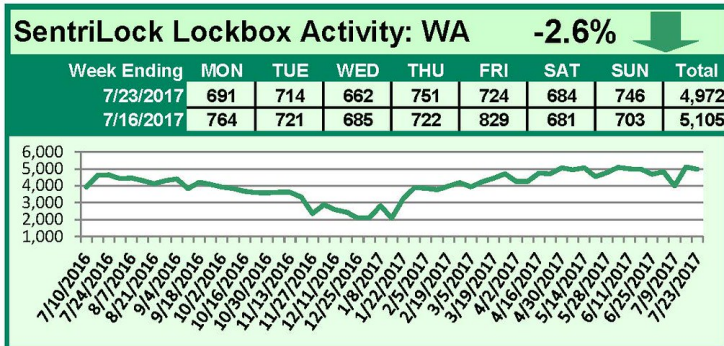

For a larger version of each chart, visit the RMLS™ photostream on Flickr.

SentriLock Lockbox Activity August 7-13, 2017

This Week's Lockbox Activity

For the week of August 7-13, 2017, these charts show the number of times RMLS™ subscribers opened SentriLock lockboxes in Oregon and Washington. Activity decreased in both Oregon and Washington again this week.

For a larger version of each chart, visit the RMLS™ photostream on Flickr.

SentriLock Lockbox Activity July 31-August 6, 2017

This Week's Lockbox Activity

For the week of July 31-August 6, 2017, these charts show the number of times RMLS™ subscribers opened SentriLock lockboxes in Oregon and Washington. Activity decreased in both Oregon and Washington this week.

For a larger version of each chart, visit the RMLS™ photostream on Flickr.

SentriLock Lockbox Activity July 24-30, 2017

This Week's Lockbox Activity

For the week of July 24-30, 2017, these charts show the number of times RMLS™ subscribers opened SentriLock lockboxes in Oregon and Washington. Activity increased in Washington and decreased in Oregon this week.

For a larger version of each chart, visit the RMLS™ photostream on Flickr.

SentriLock Lockbox Activity July 17-23, 2017

This Week's Lockbox Activity

For the week of July 17-23, 2017, these charts show the number of times RMLS™ subscribers opened SentriLock lockboxes in Oregon and Washington. Activity decreased in both states this week.