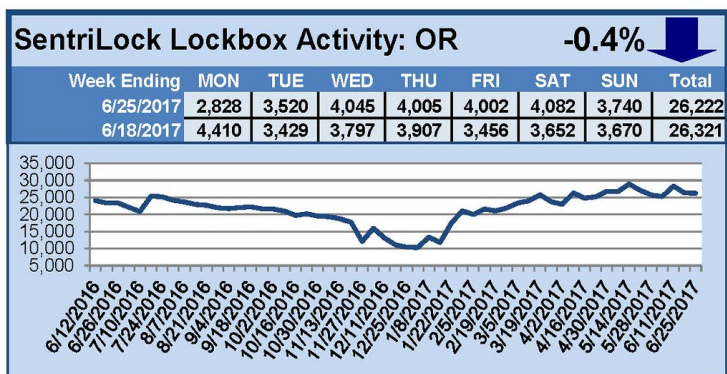

For a larger version of each chart, visit the RMLS™ photostream on Flickr.

SentriLock Lockbox Activity July 10-16, 2017

This Week's Lockbox Activity

For the week of July 10-16, 2017, these charts show the number of times RMLS™ subscribers opened SentriLock lockboxes in Oregon and Washington. Activity increased in both states this week.

For a larger version of each chart, visit the RMLS™ photostream on Flickr.

SentriLock Lockbox Activity July 3-9, 2017

This Week's Lockbox Activity

For the week of July 3-9, 2017, these charts show the number of times RMLS™ subscribers opened SentriLock lockboxes in Oregon and Washington. Activity decreased in both Washington and Oregon this week.

For a larger version of each chart, visit the RMLS™ photostream on Flickr.

SentriLock Lockbox Activity June 26-July 2, 2017

This Week's Lockbox Activity

For the week of June 26-July 2, 2017, these charts show the number of times RMLS™ subscribers opened SentriLock lockboxes in Oregon and Washington. Activity increased in both Oregon and Washington this week.

For a larger version of each chart, visit the RMLS™ photostream on Flickr.

SentriLock Lockbox Activity June 19-25, 2017

This Week's Lockbox Activity

For the week of June 19-25, 2017, these charts show the number of times RMLS™ subscribers opened SentriLock lockboxes in Oregon and Washington. Activity decreased in both Oregon and Washington this week.