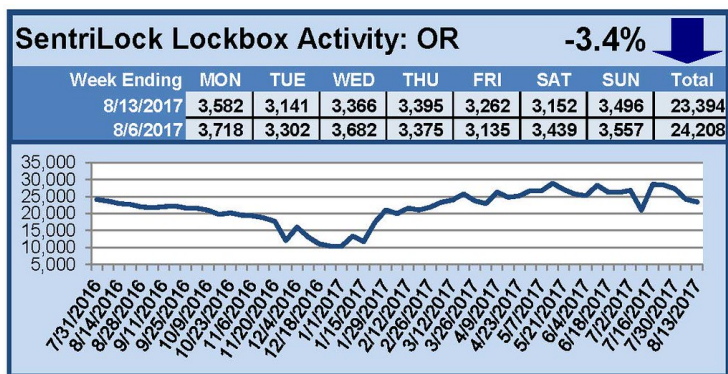

SentriLock Lockbox Activity August 14-20, 2017

This Week's Lockbox Activity

For the week of August 14-20, 2017, these charts show the number of times RMLS™ subscribers opened SentriLock lockboxes in Oregon and Washington. Activity decreased in both Oregon and Washington again this week.

For a larger version of each chart, visit the RMLS™ photostream on Flickr.

SentriLock Lockbox Activity August 7-13, 2017

This Week's Lockbox Activity

For the week of August 7-13, 2017, these charts show the number of times RMLS™ subscribers opened SentriLock lockboxes in Oregon and Washington. Activity decreased in both Oregon and Washington again this week.

For a larger version of each chart, visit the RMLS™ photostream on Flickr.

SentriLock Lockbox Activity July 31-August 6, 2017

This Week's Lockbox Activity

For the week of July 31-August 6, 2017, these charts show the number of times RMLS™ subscribers opened SentriLock lockboxes in Oregon and Washington. Activity decreased in both Oregon and Washington this week.