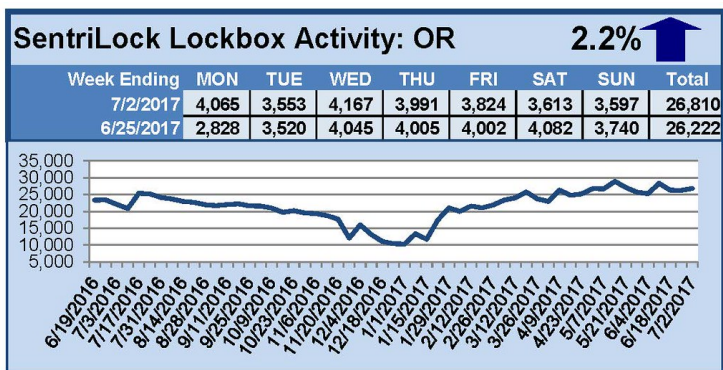

For a larger version of each chart, visit the RMLS™ photostream on Flickr.

SentriLock Lockbox Activity July 17-23, 2017

This Week's Lockbox Activity

For the week of July 17-23, 2017, these charts show the number of times RMLS™ subscribers opened SentriLock lockboxes in Oregon and Washington. Activity decreased in both states this week.

For a larger version of each chart, visit the RMLS™ photostream on Flickr.

SentriLock Lockbox Activity July 10-16, 2017

This Week's Lockbox Activity

For the week of July 10-16, 2017, these charts show the number of times RMLS™ subscribers opened SentriLock lockboxes in Oregon and Washington. Activity increased in both states this week.

For a larger version of each chart, visit the RMLS™ photostream on Flickr.

SentriLock Lockbox Activity July 3-9, 2017

This Week's Lockbox Activity

For the week of July 3-9, 2017, these charts show the number of times RMLS™ subscribers opened SentriLock lockboxes in Oregon and Washington. Activity decreased in both Washington and Oregon this week.

For a larger version of each chart, visit the RMLS™ photostream on Flickr.

SentriLock Lockbox Activity June 26-July 2, 2017

This Week's Lockbox Activity

For the week of June 26-July 2, 2017, these charts show the number of times RMLS™ subscribers opened SentriLock lockboxes in Oregon and Washington. Activity increased in both Oregon and Washington this week.