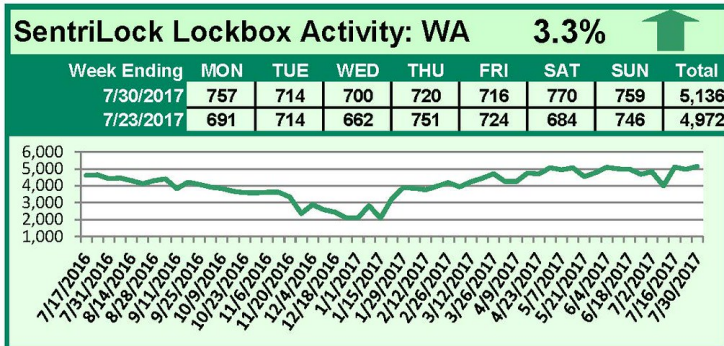

For a larger version of each chart, visit the RMLS™ photostream on Flickr.

SentriLock Lockbox Activity August 7-13, 2017

This Week's Lockbox Activity

For the week of August 7-13, 2017, these charts show the number of times RMLS™ subscribers opened SentriLock lockboxes in Oregon and Washington. Activity decreased in both Oregon and Washington again this week.

For a larger version of each chart, visit the RMLS™ photostream on Flickr.

SentriLock Lockbox Activity July 31-August 6, 2017

This Week's Lockbox Activity

For the week of July 31-August 6, 2017, these charts show the number of times RMLS™ subscribers opened SentriLock lockboxes in Oregon and Washington. Activity decreased in both Oregon and Washington this week.

For a larger version of each chart, visit the RMLS™ photostream on Flickr.

SentriLock Lockbox Activity July 24-30, 2017

This Week's Lockbox Activity

For the week of July 24-30, 2017, these charts show the number of times RMLS™ subscribers opened SentriLock lockboxes in Oregon and Washington. Activity increased in Washington and decreased in Oregon this week.

For a larger version of each chart, visit the RMLS™ photostream on Flickr.

SentriLock Lockbox Activity July 17-23, 2017

This Week's Lockbox Activity

For the week of July 17-23, 2017, these charts show the number of times RMLS™ subscribers opened SentriLock lockboxes in Oregon and Washington. Activity decreased in both states this week.