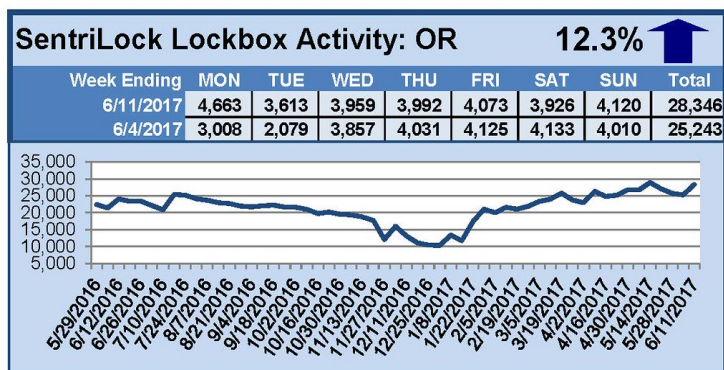

For a larger version of each chart, visit the RMLS™ photostream on Flickr.

SentriLock Lockbox Activity July 3-9, 2017

This Week's Lockbox Activity

For the week of July 3-9, 2017, these charts show the number of times RMLS™ subscribers opened SentriLock lockboxes in Oregon and Washington. Activity decreased in both Washington and Oregon this week.

For a larger version of each chart, visit the RMLS™ photostream on Flickr.

SentriLock Lockbox Activity June 26-July 2, 2017

This Week's Lockbox Activity

For the week of June 26-July 2, 2017, these charts show the number of times RMLS™ subscribers opened SentriLock lockboxes in Oregon and Washington. Activity increased in both Oregon and Washington this week.

For a larger version of each chart, visit the RMLS™ photostream on Flickr.

SentriLock Lockbox Activity June 19-25, 2017

This Week's Lockbox Activity

For the week of June 19-25, 2017, these charts show the number of times RMLS™ subscribers opened SentriLock lockboxes in Oregon and Washington. Activity decreased in both Oregon and Washington this week.

For a larger version of each chart, visit the RMLS™ photostream on Flickr.

SentriLock Lockbox Activity June 5-11, 2017

This Week's Lockbox Activity

For the week of June 5-11, 2017, these charts show the number of times RMLS™ subscribers opened SentriLock lockboxes in Oregon and Washington. Activity increased in Oregon, but decreased slightly in Washington this week.