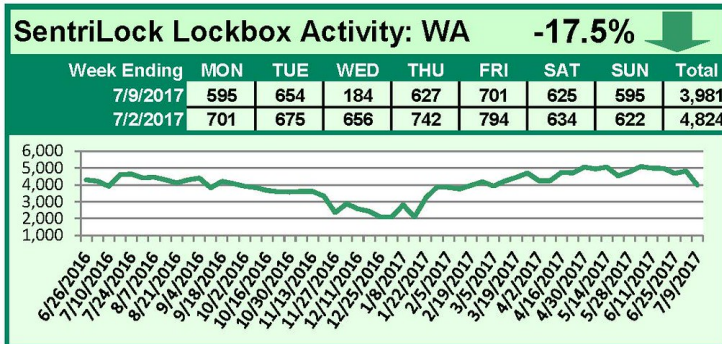

For a larger version of each chart, visit the RMLS™ photostream on Flickr.

SentriLock Lockbox Activity July 24-30, 2017

This Week's Lockbox Activity

For the week of July 24-30, 2017, these charts show the number of times RMLS™ subscribers opened SentriLock lockboxes in Oregon and Washington. Activity increased in Washington and decreased in Oregon this week.

For a larger version of each chart, visit the RMLS™ photostream on Flickr.

SentriLock Lockbox Activity July 17-23, 2017

This Week's Lockbox Activity

For the week of July 17-23, 2017, these charts show the number of times RMLS™ subscribers opened SentriLock lockboxes in Oregon and Washington. Activity decreased in both states this week.

For a larger version of each chart, visit the RMLS™ photostream on Flickr.

SentriLock Lockbox Activity July 10-16, 2017

This Week's Lockbox Activity

For the week of July 10-16, 2017, these charts show the number of times RMLS™ subscribers opened SentriLock lockboxes in Oregon and Washington. Activity increased in both states this week.

For a larger version of each chart, visit the RMLS™ photostream on Flickr.

SentriLock Lockbox Activity July 3-9, 2017

This Week's Lockbox Activity

For the week of July 3-9, 2017, these charts show the number of times RMLS™ subscribers opened SentriLock lockboxes in Oregon and Washington. Activity decreased in both Washington and Oregon this week.