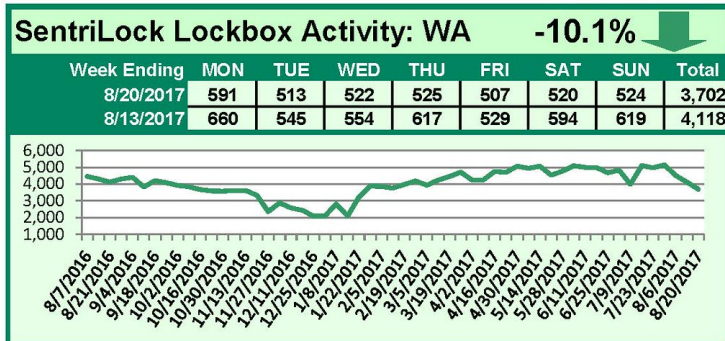

SentriLock Lockbox Activity August 14-20, 2017

This Week's Lockbox Activity

For the week of August 14-20, 2017, these charts show the number of times RMLS™ subscribers opened SentriLock lockboxes in Oregon and Washington. Activity decreased in both Oregon and Washington again this week.

For a larger version of each chart, visit the RMLS™ photostream on Flickr.

SentriLock Lockbox Activity August 7-13, 2017

This Week's Lockbox Activity

For the week of August 7-13, 2017, these charts show the number of times RMLS™ subscribers opened SentriLock lockboxes in Oregon and Washington. Activity decreased in both Oregon and Washington again this week.

For a larger version of each chart, visit the RMLS™ photostream on Flickr.

SentriLock Lockbox Activity July 31-August 6, 2017

This Week's Lockbox Activity

For the week of July 31-August 6, 2017, these charts show the number of times RMLS™ subscribers opened SentriLock lockboxes in Oregon and Washington. Activity decreased in both Oregon and Washington this week.

For a larger version of each chart, visit the RMLS™ photostream on Flickr.

SentriLock Lockbox Activity July 24-30, 2017

This Week's Lockbox Activity

For the week of July 24-30, 2017, these charts show the number of times RMLS™ subscribers opened SentriLock lockboxes in Oregon and Washington. Activity increased in Washington and decreased in Oregon this week.