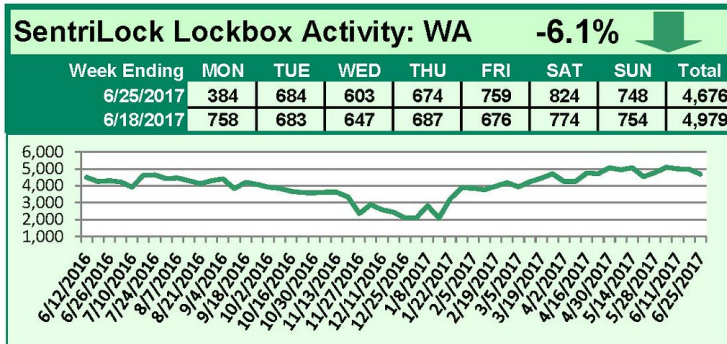

For a larger version of each chart, visit the RMLS™ photostream on Flickr.

SentriLock Lockbox Activity July 10-16, 2017

This Week's Lockbox Activity

For the week of July 10-16, 2017, these charts show the number of times RMLS™ subscribers opened SentriLock lockboxes in Oregon and Washington. Activity increased in both states this week.

For a larger version of each chart, visit the RMLS™ photostream on Flickr.

SentriLock Lockbox Activity July 3-9, 2017

This Week's Lockbox Activity

For the week of July 3-9, 2017, these charts show the number of times RMLS™ subscribers opened SentriLock lockboxes in Oregon and Washington. Activity decreased in both Washington and Oregon this week.

For a larger version of each chart, visit the RMLS™ photostream on Flickr.

SentriLock Lockbox Activity June 26-July 2, 2017

This Week's Lockbox Activity

For the week of June 26-July 2, 2017, these charts show the number of times RMLS™ subscribers opened SentriLock lockboxes in Oregon and Washington. Activity increased in both Oregon and Washington this week.

For a larger version of each chart, visit the RMLS™ photostream on Flickr.

SentriLock Lockbox Activity June 19-25, 2017

This Week's Lockbox Activity

For the week of June 19-25, 2017, these charts show the number of times RMLS™ subscribers opened SentriLock lockboxes in Oregon and Washington. Activity decreased in both Oregon and Washington this week.