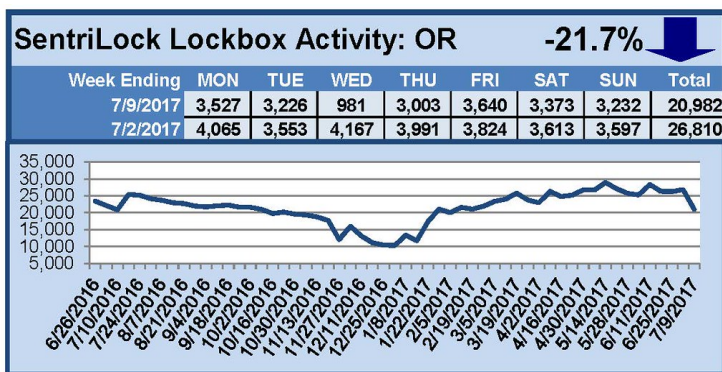

For a larger version of each chart, visit the RMLS™ photostream on Flickr.

SentriLock Lockbox Activity July 24-30, 2017

This Week's Lockbox Activity

For the week of July 24-30, 2017, these charts show the number of times RMLS™ subscribers opened SentriLock lockboxes in Oregon and Washington. Activity increased in Washington and decreased in Oregon this week.

For a larger version of each chart, visit the RMLS™ photostream on Flickr.

SentriLock Lockbox Activity July 17-23, 2017

This Week's Lockbox Activity

For the week of July 17-23, 2017, these charts show the number of times RMLS™ subscribers opened SentriLock lockboxes in Oregon and Washington. Activity decreased in both states this week.

For a larger version of each chart, visit the RMLS™ photostream on Flickr.

SentriLock Lockbox Activity July 10-16, 2017

This Week's Lockbox Activity

For the week of July 10-16, 2017, these charts show the number of times RMLS™ subscribers opened SentriLock lockboxes in Oregon and Washington. Activity increased in both states this week.

For a larger version of each chart, visit the RMLS™ photostream on Flickr.

SentriLock Lockbox Activity July 3-9, 2017

This Week's Lockbox Activity

For the week of July 3-9, 2017, these charts show the number of times RMLS™ subscribers opened SentriLock lockboxes in Oregon and Washington. Activity decreased in both Washington and Oregon this week.