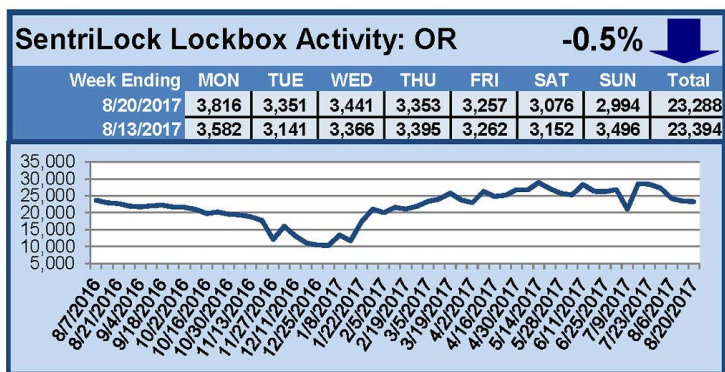

SentriLock Lockbox Activity August 14-20, 2017

This Week's Lockbox Activity

For the week of August 14-20, 2017, these charts show the number of times RMLS™ subscribers opened SentriLock lockboxes in Oregon and Washington. Activity decreased in both Oregon and Washington again this week.

For a larger version of each chart, visit the RMLS™ photostream on Flickr.

SentriLock Lockbox Activity August 7-13, 2017

This Week's Lockbox Activity

For the week of August 7-13, 2017, these charts show the number of times RMLS™ subscribers opened SentriLock lockboxes in Oregon and Washington. Activity decreased in both Oregon and Washington again this week.

For a larger version of each chart, visit the RMLS™ photostream on Flickr.

SentriLock Lockbox Activity July 31-August 6, 2017

This Week's Lockbox Activity

For the week of July 31-August 6, 2017, these charts show the number of times RMLS™ subscribers opened SentriLock lockboxes in Oregon and Washington. Activity decreased in both Oregon and Washington this week.