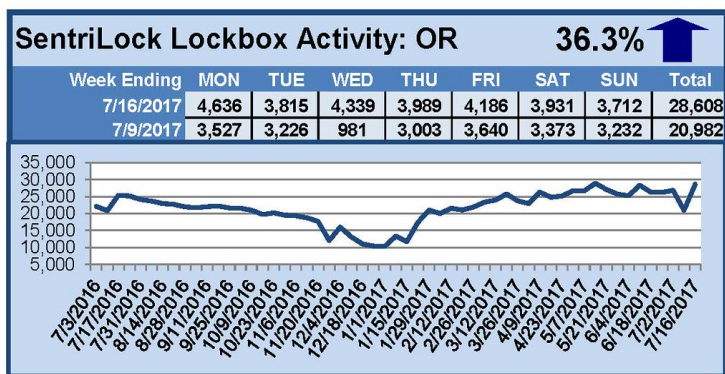

For a larger version of each chart, visit the RMLS™ photostream on Flickr.

SentriLock Lockbox Activity July 31-August 6, 2017

This Week's Lockbox Activity

For the week of July 31-August 6, 2017, these charts show the number of times RMLS™ subscribers opened SentriLock lockboxes in Oregon and Washington. Activity decreased in both Oregon and Washington this week.

For a larger version of each chart, visit the RMLS™ photostream on Flickr.

SentriLock Lockbox Activity July 24-30, 2017

This Week's Lockbox Activity

For the week of July 24-30, 2017, these charts show the number of times RMLS™ subscribers opened SentriLock lockboxes in Oregon and Washington. Activity increased in Washington and decreased in Oregon this week.

For a larger version of each chart, visit the RMLS™ photostream on Flickr.

SentriLock Lockbox Activity July 17-23, 2017

This Week's Lockbox Activity

For the week of July 17-23, 2017, these charts show the number of times RMLS™ subscribers opened SentriLock lockboxes in Oregon and Washington. Activity decreased in both states this week.

For a larger version of each chart, visit the RMLS™ photostream on Flickr.

SentriLock Lockbox Activity July 10-16, 2017

This Week's Lockbox Activity

For the week of July 10-16, 2017, these charts show the number of times RMLS™ subscribers opened SentriLock lockboxes in Oregon and Washington. Activity increased in both states this week.