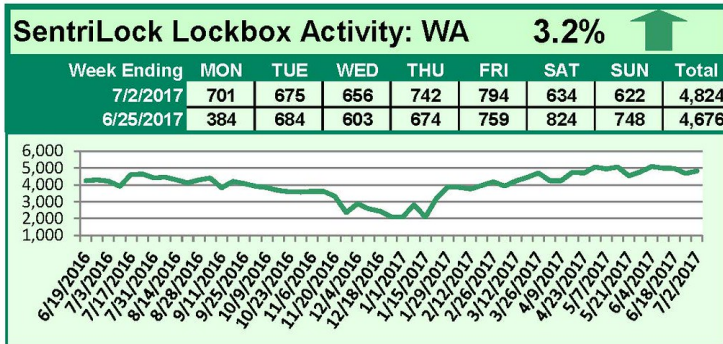

For a larger version of each chart, visit the RMLS™ photostream on Flickr.

SentriLock Lockbox Activity July 17-23, 2017

This Week's Lockbox Activity

For the week of July 17-23, 2017, these charts show the number of times RMLS™ subscribers opened SentriLock lockboxes in Oregon and Washington. Activity decreased in both states this week.

For a larger version of each chart, visit the RMLS™ photostream on Flickr.

SentriLock Lockbox Activity July 10-16, 2017

This Week's Lockbox Activity

For the week of July 10-16, 2017, these charts show the number of times RMLS™ subscribers opened SentriLock lockboxes in Oregon and Washington. Activity increased in both states this week.

For a larger version of each chart, visit the RMLS™ photostream on Flickr.

SentriLock Lockbox Activity July 3-9, 2017

This Week's Lockbox Activity

For the week of July 3-9, 2017, these charts show the number of times RMLS™ subscribers opened SentriLock lockboxes in Oregon and Washington. Activity decreased in both Washington and Oregon this week.

For a larger version of each chart, visit the RMLS™ photostream on Flickr.

SentriLock Lockbox Activity June 26-July 2, 2017

This Week's Lockbox Activity

For the week of June 26-July 2, 2017, these charts show the number of times RMLS™ subscribers opened SentriLock lockboxes in Oregon and Washington. Activity increased in both Oregon and Washington this week.