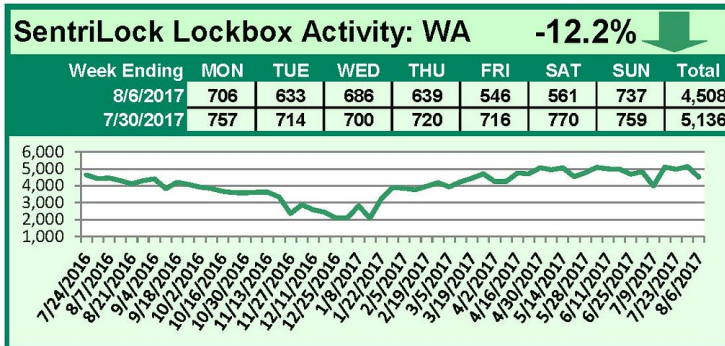

SentriLock Lockbox Activity August 14-20, 2017

This Week's Lockbox Activity

For the week of August 14-20, 2017, these charts show the number of times RMLS™ subscribers opened SentriLock lockboxes in Oregon and Washington. Activity decreased in both Oregon and Washington again this week.

For a larger version of each chart, visit the RMLS™ photostream on Flickr.

SentriLock Lockbox Activity August 7-13, 2017

This Week's Lockbox Activity

For the week of August 7-13, 2017, these charts show the number of times RMLS™ subscribers opened SentriLock lockboxes in Oregon and Washington. Activity decreased in both Oregon and Washington again this week.

For a larger version of each chart, visit the RMLS™ photostream on Flickr.

SentriLock Lockbox Activity July 31-August 6, 2017

This Week's Lockbox Activity

For the week of July 31-August 6, 2017, these charts show the number of times RMLS™ subscribers opened SentriLock lockboxes in Oregon and Washington. Activity decreased in both Oregon and Washington this week.

For a larger version of each chart, visit the RMLS™ photostream on Flickr.

SentriLock Lockbox Activity July 24-30, 2017

This Week's Lockbox Activity

For the week of July 24-30, 2017, these charts show the number of times RMLS™ subscribers opened SentriLock lockboxes in Oregon and Washington. Activity increased in Washington and decreased in Oregon this week.