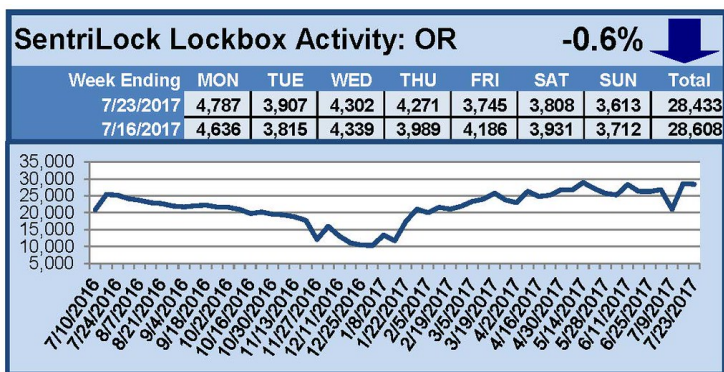

For a larger version of each chart, visit the RMLS™ photostream on Flickr.

SentriLock Lockbox Activity August 7-13, 2017

This Week's Lockbox Activity

For the week of August 7-13, 2017, these charts show the number of times RMLS™ subscribers opened SentriLock lockboxes in Oregon and Washington. Activity decreased in both Oregon and Washington again this week.

For a larger version of each chart, visit the RMLS™ photostream on Flickr.

SentriLock Lockbox Activity July 31-August 6, 2017

This Week's Lockbox Activity

For the week of July 31-August 6, 2017, these charts show the number of times RMLS™ subscribers opened SentriLock lockboxes in Oregon and Washington. Activity decreased in both Oregon and Washington this week.

For a larger version of each chart, visit the RMLS™ photostream on Flickr.

SentriLock Lockbox Activity July 24-30, 2017

This Week's Lockbox Activity

For the week of July 24-30, 2017, these charts show the number of times RMLS™ subscribers opened SentriLock lockboxes in Oregon and Washington. Activity increased in Washington and decreased in Oregon this week.

For a larger version of each chart, visit the RMLS™ photostream on Flickr.

SentriLock Lockbox Activity July 17-23, 2017

This Week's Lockbox Activity

For the week of July 17-23, 2017, these charts show the number of times RMLS™ subscribers opened SentriLock lockboxes in Oregon and Washington. Activity decreased in both states this week.