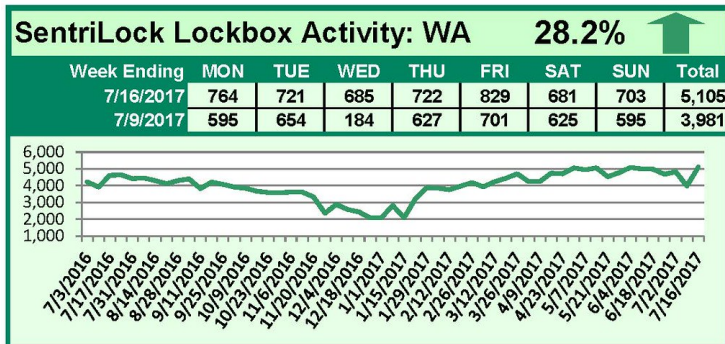

For a larger version of each chart, visit the RMLS™ photostream on Flickr.

SentriLock Lockbox Activity July 31-August 6, 2017

This Week's Lockbox Activity

For the week of July 31-August 6, 2017, these charts show the number of times RMLS™ subscribers opened SentriLock lockboxes in Oregon and Washington. Activity decreased in both Oregon and Washington this week.

For a larger version of each chart, visit the RMLS™ photostream on Flickr.

SentriLock Lockbox Activity July 24-30, 2017

This Week's Lockbox Activity

For the week of July 24-30, 2017, these charts show the number of times RMLS™ subscribers opened SentriLock lockboxes in Oregon and Washington. Activity increased in Washington and decreased in Oregon this week.

For a larger version of each chart, visit the RMLS™ photostream on Flickr.

SentriLock Lockbox Activity July 17-23, 2017

This Week's Lockbox Activity

For the week of July 17-23, 2017, these charts show the number of times RMLS™ subscribers opened SentriLock lockboxes in Oregon and Washington. Activity decreased in both states this week.

For a larger version of each chart, visit the RMLS™ photostream on Flickr.

SentriLock Lockbox Activity July 10-16, 2017

This Week's Lockbox Activity

For the week of July 10-16, 2017, these charts show the number of times RMLS™ subscribers opened SentriLock lockboxes in Oregon and Washington. Activity increased in both states this week.