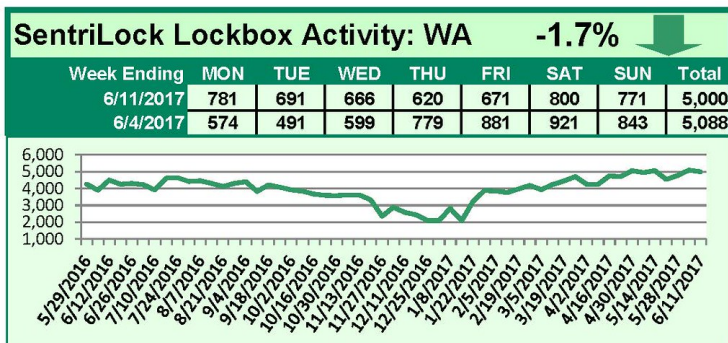

For a larger version of each chart, visit the RMLS™ photostream on Flickr.

SentriLock Lockbox Activity July 3-9, 2017

This Week's Lockbox Activity

For the week of July 3-9, 2017, these charts show the number of times RMLS™ subscribers opened SentriLock lockboxes in Oregon and Washington. Activity decreased in both Washington and Oregon this week.

For a larger version of each chart, visit the RMLS™ photostream on Flickr.

SentriLock Lockbox Activity June 26-July 2, 2017

This Week's Lockbox Activity

For the week of June 26-July 2, 2017, these charts show the number of times RMLS™ subscribers opened SentriLock lockboxes in Oregon and Washington. Activity increased in both Oregon and Washington this week.

For a larger version of each chart, visit the RMLS™ photostream on Flickr.

SentriLock Lockbox Activity June 19-25, 2017

This Week's Lockbox Activity

For the week of June 19-25, 2017, these charts show the number of times RMLS™ subscribers opened SentriLock lockboxes in Oregon and Washington. Activity decreased in both Oregon and Washington this week.

For a larger version of each chart, visit the RMLS™ photostream on Flickr.

SentriLock Lockbox Activity June 5-11, 2017

This Week's Lockbox Activity

For the week of June 5-11, 2017, these charts show the number of times RMLS™ subscribers opened SentriLock lockboxes in Oregon and Washington. Activity increased in Oregon, but decreased slightly in Washington this week.