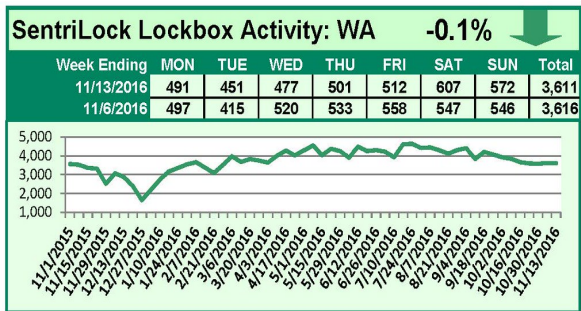

For a larger version of each chart, visit the RMLS™ photostream on Flickr.

SentriLock Lockbox Activity November 28-December 4, 2016

This Week's Lockbox Activity

For the week of November 28-December 4, 2016, these charts show the number of times RMLS™ subscribers opened SentriLock lockboxes in Oregon and Washington. Activity increased in both Oregon and Washington this week.

For a larger version of each chart, visit the RMLS™ photostream on Flickr.

SentriLock Lockbox Activity November 21-27, 2016

This Week's Lockbox Activity

For the week of November 21-27, 2016, these charts show the number of times RMLS™ subscribers opened SentriLock lockboxes in Oregon and Washington. Activity decreased in both states this week.

For a larger version of each chart, visit the RMLS™ photostream on Flickr.

SentriLock Lockbox Activity November 14-20, 2016

This Week's Lockbox Activity

For the week of November 14-20, 2016, these charts show the number of times RMLS™ subscribers opened SentriLock lockboxes in Oregon and Washington. Activity decreased in both states again this week.

For a larger version of each chart, visit the RMLS™ photostream on Flickr.

SentriLock Lockbox Activity November 7-13, 2016

This Week's Lockbox Activity

For the week of November 7-13, 2016, these charts show the number of times RMLS™ subscribers opened SentriLock lockboxes in Oregon and Washington. Activity decreased in both states this week.