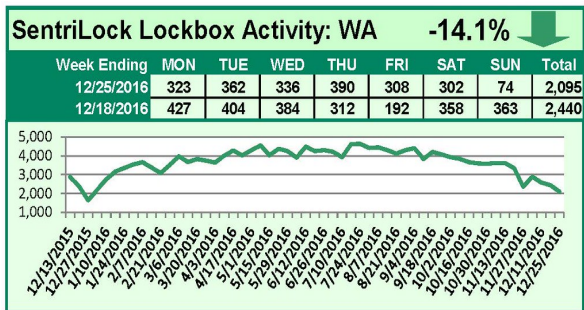

SentriLock Lockbox Activity December 26, 2016-January 1, 2017

This Week's Lockbox Activity

For the week of December 26, 2016-January 1, 2017, these charts show the number of times RMLS™ subscribers opened SentriLock lockboxes in Oregon and Washington. Activity remained steady in Washington and decreased in Oregon this week.

For a larger version of each chart, visit the RMLS™ photostream on Flickr

SentriLock Lockbox Activity December 19-25, 2016

This Week's Lockbox Activity

For the week of December 19-25, 2016, these charts show the number of times RMLS™ subscribers opened SentriLock lockboxes in Oregon and Washington. Activity decreased in both Oregon and Washington this week.

For a larger version of each chart, visit the RMLS™ photostream on Flickr.

SentriLock Lockbox Activity

December 12-18, 2016

This Week's Lockbox Activity

For the week of December 12-18, 2016, these charts show the number of times RMLS™ subscribers opened SentriLock lockboxes in Oregon and Washington. Activity decreased in both Oregon and Washington this week.

For a larger version of each chart, visit the RMLS™ photostream on Flickr.

SentriLock Lockbox Activity December 5-11, 2016

This Week's Lockbox Activity

For the week of December 5-11, 2016, these charts show the number of times RMLS™ subscribers opened SentriLock lockboxes in Oregon and Washington. Activity decreased in both Oregon and Washington this week.