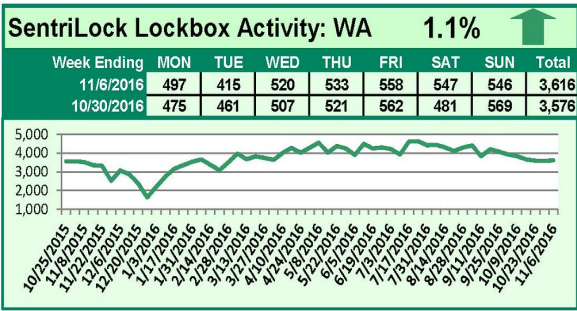

For a larger version of each chart, visit the RMLS™ photostream on Flickr.

SentriLock Lockbox Activity November 21-27, 2016

This Week's Lockbox Activity

For the week of November 21-27, 2016, these charts show the number of times RMLS™ subscribers opened SentriLock lockboxes in Oregon and Washington. Activity decreased in both states this week.

For a larger version of each chart, visit the RMLS™ photostream on Flickr.

SentriLock Lockbox Activity November 14-20, 2016

This Week's Lockbox Activity

For the week of November 14-20, 2016, these charts show the number of times RMLS™ subscribers opened SentriLock lockboxes in Oregon and Washington. Activity decreased in both states again this week.

For a larger version of each chart, visit the RMLS™ photostream on Flickr.

SentriLock Lockbox Activity November 7-13, 2016

This Week's Lockbox Activity

For the week of November 7-13, 2016, these charts show the number of times RMLS™ subscribers opened SentriLock lockboxes in Oregon and Washington. Activity decreased in both states this week.

For a larger version of each chart, visit the RMLS™ photostream on Flickr.

SentriLock Lockbox Activity October 31-November 6, 2016

This Week's Lockbox Activity

For the week of October 31-November 6, 2016, these charts show the number of times RMLS™ subscribers opened SentriLock lockboxes in Oregon and Washington. Activity increased in Washington and decreased in Oregon this week.