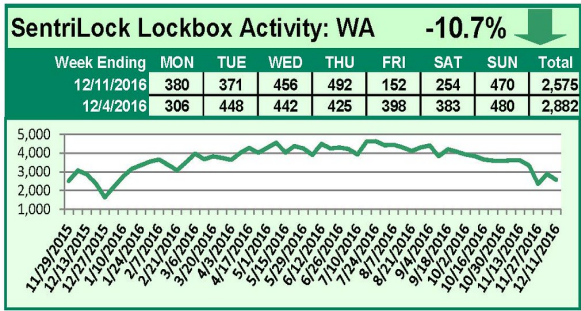

For a larger version of each chart, visit the RMLS™ photostream on Flickr

SentriLock Lockbox Activity December 19-25, 2016

This Week's Lockbox Activity

For the week of December 19-25, 2016, these charts show the number of times RMLS™ subscribers opened SentriLock lockboxes in Oregon and Washington. Activity decreased in both Oregon and Washington this week.

For a larger version of each chart, visit the RMLS™ photostream on Flickr.

SentriLock Lockbox Activity

December 12-18, 2016

This Week's Lockbox Activity

For the week of December 12-18, 2016, these charts show the number of times RMLS™ subscribers opened SentriLock lockboxes in Oregon and Washington. Activity decreased in both Oregon and Washington this week.

For a larger version of each chart, visit the RMLS™ photostream on Flickr.

SentriLock Lockbox Activity December 5-11, 2016

This Week's Lockbox Activity

For the week of December 5-11, 2016, these charts show the number of times RMLS™ subscribers opened SentriLock lockboxes in Oregon and Washington. Activity decreased in both Oregon and Washington this week.

For a larger version of each chart, visit the RMLS™ photostream on Flickr.

SentriLock Lockbox Activity November 28-December 4, 2016

This Week's Lockbox Activity

For the week of November 28-December 4, 2016, these charts show the number of times RMLS™ subscribers opened SentriLock lockboxes in Oregon and Washington. Activity increased in both Oregon and Washington this week.