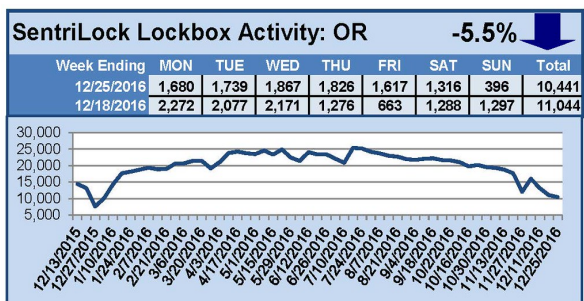

SentriLock Lockbox Activity December 26, 2016-January 1, 2017

This Week's Lockbox Activity

For the week of December 26, 2016-January 1, 2017, these charts show the number of times RMLS™ subscribers opened SentriLock lockboxes in Oregon and Washington. Activity remained steady in Washington and decreased in Oregon this week.

For a larger version of each chart, visit the RMLS™ photostream on Flickr

SentriLock Lockbox Activity December 19-25, 2016

This Week's Lockbox Activity

For the week of December 19-25, 2016, these charts show the number of times RMLS™ subscribers opened SentriLock lockboxes in Oregon and Washington. Activity decreased in both Oregon and Washington this week.

For a larger version of each chart, visit the RMLS™ photostream on Flickr.

SentriLock Lockbox Activity

December 12-18, 2016

This Week's Lockbox Activity

For the week of December 12-18, 2016, these charts show the number of times RMLS™ subscribers opened SentriLock lockboxes in Oregon and Washington. Activity decreased in both Oregon and Washington this week.