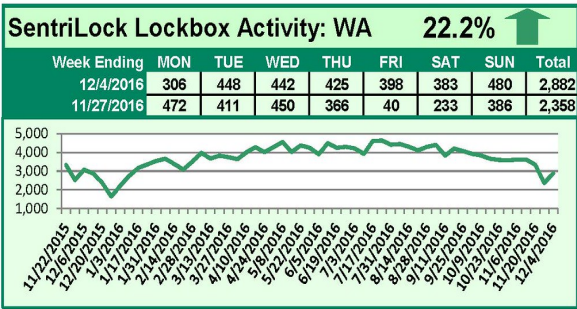

For a larger version of each chart, visit the RMLS™ photostream on Flickr

SentriLock Lockbox Activity December 19-25, 2016

This Week's Lockbox Activity

For the week of December 19-25, 2016, these charts show the number of times RMLS™ subscribers opened SentriLock lockboxes in Oregon and Washington. Activity decreased in both Oregon and Washington this week.

For a larger version of each chart, visit the RMLS™ photostream on Flickr.

SentriLock Lockbox Activity

December 12-18, 2016

This Week's Lockbox Activity

For the week of December 12-18, 2016, these charts show the number of times RMLS™ subscribers opened SentriLock lockboxes in Oregon and Washington. Activity decreased in both Oregon and Washington this week.

For a larger version of each chart, visit the RMLS™ photostream on Flickr.

SentriLock Lockbox Activity December 5-11, 2016

This Week's Lockbox Activity

For the week of December 5-11, 2016, these charts show the number of times RMLS™ subscribers opened SentriLock lockboxes in Oregon and Washington. Activity decreased in both Oregon and Washington this week.

For a larger version of each chart, visit the RMLS™ photostream on Flickr.

SentriLock Lockbox Activity November 28-December 4, 2016

This Week's Lockbox Activity

For the week of November 28-December 4, 2016, these charts show the number of times RMLS™ subscribers opened SentriLock lockboxes in Oregon and Washington. Activity increased in both Oregon and Washington this week.