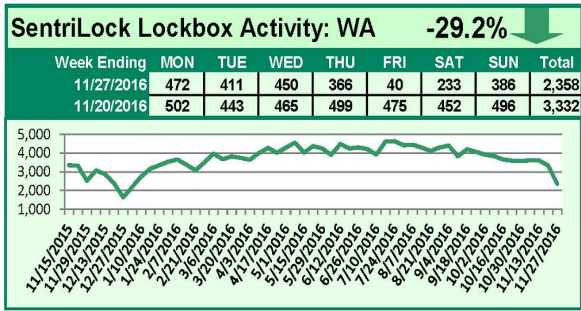

For a larger version of each chart, visit the RMLS™ photostream on Flickr.

SentriLock Lockbox Activity

December 12-18, 2016

This Week's Lockbox Activity

For the week of December 12-18, 2016, these charts show the number of times RMLS™ subscribers opened SentriLock lockboxes in Oregon and Washington. Activity decreased in both Oregon and Washington this week.

For a larger version of each chart, visit the RMLS™ photostream on Flickr.

SentriLock Lockbox Activity December 5-11, 2016

This Week's Lockbox Activity

For the week of December 5-11, 2016, these charts show the number of times RMLS™ subscribers opened SentriLock lockboxes in Oregon and Washington. Activity decreased in both Oregon and Washington this week.

For a larger version of each chart, visit the RMLS™ photostream on Flickr.

SentriLock Lockbox Activity November 28-December 4, 2016

This Week's Lockbox Activity

For the week of November 28-December 4, 2016, these charts show the number of times RMLS™ subscribers opened SentriLock lockboxes in Oregon and Washington. Activity increased in both Oregon and Washington this week.

For a larger version of each chart, visit the RMLS™ photostream on Flickr.

SentriLock Lockbox Activity November 21-27, 2016

This Week's Lockbox Activity

For the week of November 21-27, 2016, these charts show the number of times RMLS™ subscribers opened SentriLock lockboxes in Oregon and Washington. Activity decreased in both states this week.