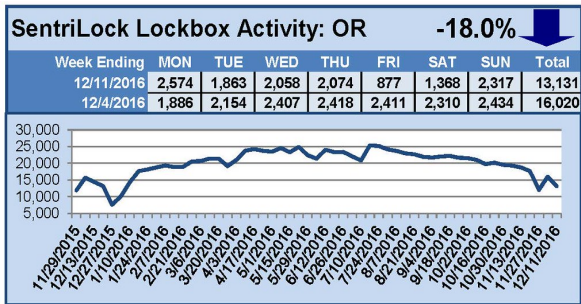

SentriLock Lockbox Activity December 26, 2016-January 1, 2017

This Week's Lockbox Activity

For the week of December 26, 2016-January 1, 2017, these charts show the number of times RMLS™ subscribers opened SentriLock lockboxes in Oregon and Washington. Activity remained steady in Washington and decreased in Oregon this week.

For a larger version of each chart, visit the RMLS™ photostream on Flickr

SentriLock Lockbox Activity December 19-25, 2016

This Week's Lockbox Activity

For the week of December 19-25, 2016, these charts show the number of times RMLS™ subscribers opened SentriLock lockboxes in Oregon and Washington. Activity decreased in both Oregon and Washington this week.

For a larger version of each chart, visit the RMLS™ photostream on Flickr.

SentriLock Lockbox Activity

December 12-18, 2016

This Week's Lockbox Activity

For the week of December 12-18, 2016, these charts show the number of times RMLS™ subscribers opened SentriLock lockboxes in Oregon and Washington. Activity decreased in both Oregon and Washington this week.

For a larger version of each chart, visit the RMLS™ photostream on Flickr.

SentriLock Lockbox Activity December 5-11, 2016

This Week's Lockbox Activity

For the week of December 5-11, 2016, these charts show the number of times RMLS™ subscribers opened SentriLock lockboxes in Oregon and Washington. Activity decreased in both Oregon and Washington this week.