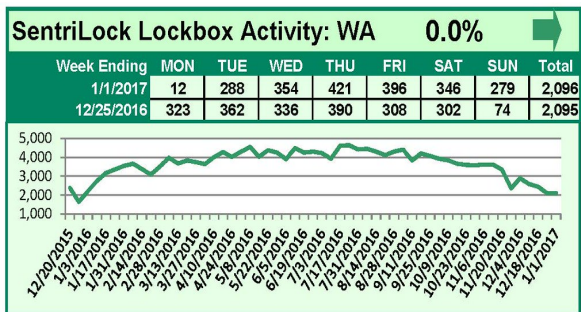

SentriLock Lockbox Activity December 26, 2016-January 1, 2017

This Week's Lockbox Activity

For the week of December 26, 2016-January 1, 2017, these charts show the number of times RMLS™ subscribers opened SentriLock lockboxes in Oregon and Washington. Activity remained steady in Washington and decreased in Oregon this week.

For a larger version of each chart, visit the RMLS™ photostream on Flickr

SentriLock Lockbox Activity December 19-25, 2016

This Week's Lockbox Activity

For the week of December 19-25, 2016, these charts show the number of times RMLS™ subscribers opened SentriLock lockboxes in Oregon and Washington. Activity decreased in both Oregon and Washington this week.

For a larger version of each chart, visit the RMLS™ photostream on Flickr.

SentriLock Lockbox Activity

December 12-18, 2016

This Week's Lockbox Activity

For the week of December 12-18, 2016, these charts show the number of times RMLS™ subscribers opened SentriLock lockboxes in Oregon and Washington. Activity decreased in both Oregon and Washington this week.

For a larger version of each chart, visit the RMLS™ photostream on Flickr.

SentriLock Lockbox Activity December 5-11, 2016

This Week's Lockbox Activity

For the week of December 5-11, 2016, these charts show the number of times RMLS™ subscribers opened SentriLock lockboxes in Oregon and Washington. Activity decreased in both Oregon and Washington this week.