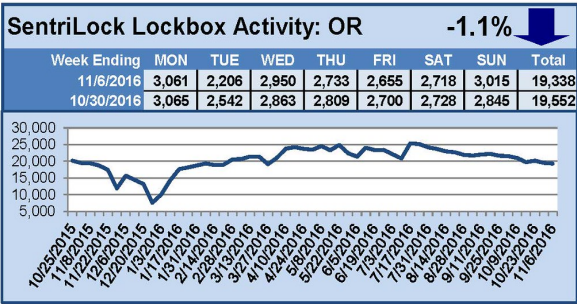

For a larger version of each chart, visit the RMLS™ photostream on Flickr.

SentriLock Lockbox Activity November 21-27, 2016

This Week's Lockbox Activity

For the week of November 21-27, 2016, these charts show the number of times RMLS™ subscribers opened SentriLock lockboxes in Oregon and Washington. Activity decreased in both states this week.

For a larger version of each chart, visit the RMLS™ photostream on Flickr.

SentriLock Lockbox Activity November 14-20, 2016

This Week's Lockbox Activity

For the week of November 14-20, 2016, these charts show the number of times RMLS™ subscribers opened SentriLock lockboxes in Oregon and Washington. Activity decreased in both states again this week.

For a larger version of each chart, visit the RMLS™ photostream on Flickr.

SentriLock Lockbox Activity November 7-13, 2016

This Week's Lockbox Activity

For the week of November 7-13, 2016, these charts show the number of times RMLS™ subscribers opened SentriLock lockboxes in Oregon and Washington. Activity decreased in both states this week.

For a larger version of each chart, visit the RMLS™ photostream on Flickr.

SentriLock Lockbox Activity October 31-November 6, 2016

This Week's Lockbox Activity

For the week of October 31-November 6, 2016, these charts show the number of times RMLS™ subscribers opened SentriLock lockboxes in Oregon and Washington. Activity increased in Washington and decreased in Oregon this week.