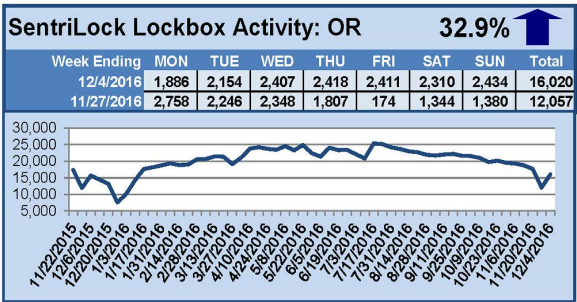

For a larger version of each chart, visit the RMLS™ photostream on Flickr

SentriLock Lockbox Activity December 19-25, 2016

This Week's Lockbox Activity

For the week of December 19-25, 2016, these charts show the number of times RMLS™ subscribers opened SentriLock lockboxes in Oregon and Washington. Activity decreased in both Oregon and Washington this week.

For a larger version of each chart, visit the RMLS™ photostream on Flickr.

SentriLock Lockbox Activity

December 12-18, 2016

This Week's Lockbox Activity

For the week of December 12-18, 2016, these charts show the number of times RMLS™ subscribers opened SentriLock lockboxes in Oregon and Washington. Activity decreased in both Oregon and Washington this week.

For a larger version of each chart, visit the RMLS™ photostream on Flickr.

SentriLock Lockbox Activity December 5-11, 2016

This Week's Lockbox Activity

For the week of December 5-11, 2016, these charts show the number of times RMLS™ subscribers opened SentriLock lockboxes in Oregon and Washington. Activity decreased in both Oregon and Washington this week.

For a larger version of each chart, visit the RMLS™ photostream on Flickr.

SentriLock Lockbox Activity November 28-December 4, 2016

This Week's Lockbox Activity

For the week of November 28-December 4, 2016, these charts show the number of times RMLS™ subscribers opened SentriLock lockboxes in Oregon and Washington. Activity increased in both Oregon and Washington this week.