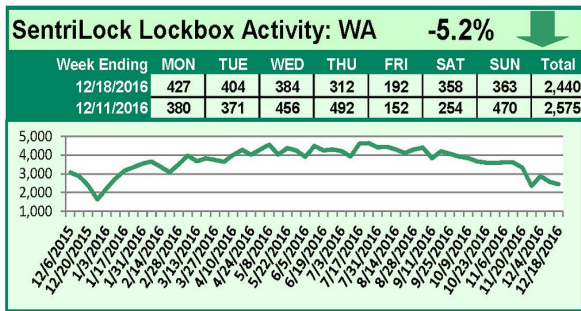

SentriLock Lockbox Activity December 26, 2016-January 1, 2017

This Week's Lockbox Activity

For the week of December 26, 2016-January 1, 2017, these charts show the number of times RMLS™ subscribers opened SentriLock lockboxes in Oregon and Washington. Activity remained steady in Washington and decreased in Oregon this week.

For a larger version of each chart, visit the RMLS™ photostream on Flickr

SentriLock Lockbox Activity December 19-25, 2016

This Week's Lockbox Activity

For the week of December 19-25, 2016, these charts show the number of times RMLS™ subscribers opened SentriLock lockboxes in Oregon and Washington. Activity decreased in both Oregon and Washington this week.

For a larger version of each chart, visit the RMLS™ photostream on Flickr.

SentriLock Lockbox Activity

December 12-18, 2016

This Week's Lockbox Activity

For the week of December 12-18, 2016, these charts show the number of times RMLS™ subscribers opened SentriLock lockboxes in Oregon and Washington. Activity decreased in both Oregon and Washington this week.

For a larger version of each chart, visit the RMLS™ photostream on Flickr.

SentriLock Lockbox Activity December 5-11, 2016

This Week's Lockbox Activity

For the week of December 5-11, 2016, these charts show the number of times RMLS™ subscribers opened SentriLock lockboxes in Oregon and Washington. Activity decreased in both Oregon and Washington this week.