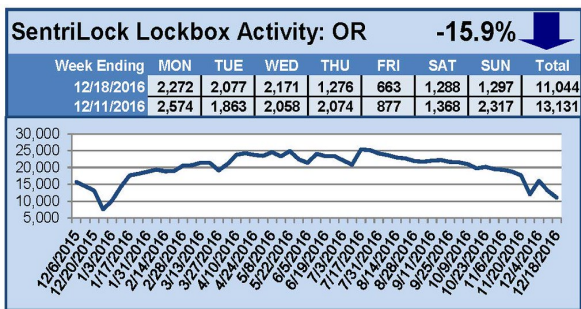

SentriLock Lockbox Activity December 26, 2016-January 1, 2017

This Week's Lockbox Activity

For the week of December 26, 2016-January 1, 2017, these charts show the number of times RMLS™ subscribers opened SentriLock lockboxes in Oregon and Washington. Activity remained steady in Washington and decreased in Oregon this week.

For a larger version of each chart, visit the RMLS™ photostream on Flickr

SentriLock Lockbox Activity December 19-25, 2016

This Week's Lockbox Activity

For the week of December 19-25, 2016, these charts show the number of times RMLS™ subscribers opened SentriLock lockboxes in Oregon and Washington. Activity decreased in both Oregon and Washington this week.

For a larger version of each chart, visit the RMLS™ photostream on Flickr.

SentriLock Lockbox Activity

December 12-18, 2016

This Week's Lockbox Activity

For the week of December 12-18, 2016, these charts show the number of times RMLS™ subscribers opened SentriLock lockboxes in Oregon and Washington. Activity decreased in both Oregon and Washington this week.

For a larger version of each chart, visit the RMLS™ photostream on Flickr.

SentriLock Lockbox Activity December 5-11, 2016

This Week's Lockbox Activity

For the week of December 5-11, 2016, these charts show the number of times RMLS™ subscribers opened SentriLock lockboxes in Oregon and Washington. Activity decreased in both Oregon and Washington this week.