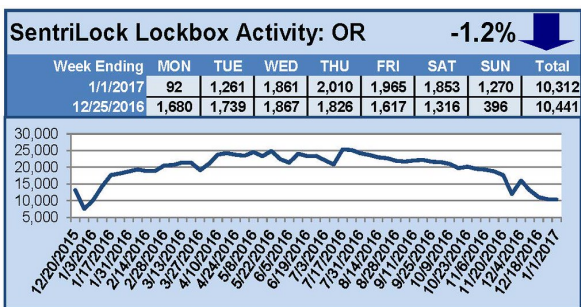

SentriLock Lockbox Activity December 26, 2016-January 1, 2017

This Week's Lockbox Activity

For the week of December 26, 2016-January 1, 2017, these charts show the number of times RMLS™ subscribers opened SentriLock lockboxes in Oregon and Washington. Activity remained steady in Washington and decreased in Oregon this week.

For a larger version of each chart, visit the RMLS™ photostream on Flickr

SentriLock Lockbox Activity December 19-25, 2016

This Week's Lockbox Activity

For the week of December 19-25, 2016, these charts show the number of times RMLS™ subscribers opened SentriLock lockboxes in Oregon and Washington. Activity decreased in both Oregon and Washington this week.

For a larger version of each chart, visit the RMLS™ photostream on Flickr.

SentriLock Lockbox Activity

December 12-18, 2016

This Week's Lockbox Activity

For the week of December 12-18, 2016, these charts show the number of times RMLS™ subscribers opened SentriLock lockboxes in Oregon and Washington. Activity decreased in both Oregon and Washington this week.