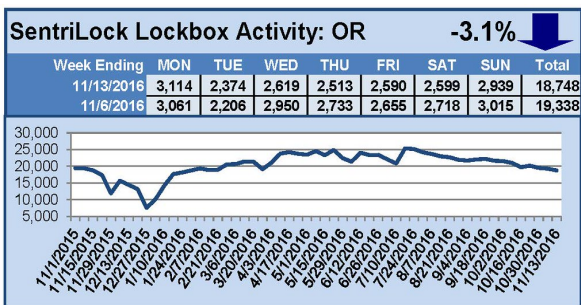

For a larger version of each chart, visit the RMLS™ photostream on Flickr.

SentriLock Lockbox Activity November 28-December 4, 2016

This Week's Lockbox Activity

For the week of November 28-December 4, 2016, these charts show the number of times RMLS™ subscribers opened SentriLock lockboxes in Oregon and Washington. Activity increased in both Oregon and Washington this week.

For a larger version of each chart, visit the RMLS™ photostream on Flickr.

SentriLock Lockbox Activity November 21-27, 2016

This Week's Lockbox Activity

For the week of November 21-27, 2016, these charts show the number of times RMLS™ subscribers opened SentriLock lockboxes in Oregon and Washington. Activity decreased in both states this week.

For a larger version of each chart, visit the RMLS™ photostream on Flickr.

SentriLock Lockbox Activity November 14-20, 2016

This Week's Lockbox Activity

For the week of November 14-20, 2016, these charts show the number of times RMLS™ subscribers opened SentriLock lockboxes in Oregon and Washington. Activity decreased in both states again this week.

For a larger version of each chart, visit the RMLS™ photostream on Flickr.

SentriLock Lockbox Activity November 7-13, 2016

This Week's Lockbox Activity

For the week of November 7-13, 2016, these charts show the number of times RMLS™ subscribers opened SentriLock lockboxes in Oregon and Washington. Activity decreased in both states this week.