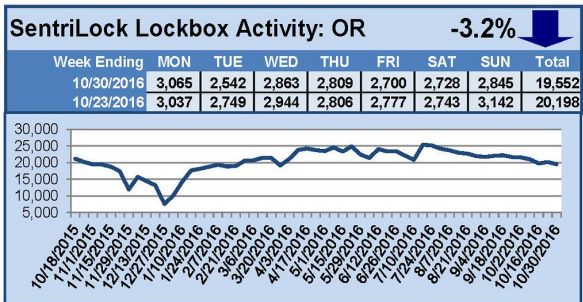

For a larger version of each chart, visit the RMLS™ photostream on Flickr.

SentriLock Lockbox Activity November 14-20, 2016

This Week's Lockbox Activity

For the week of November 14-20, 2016, these charts show the number of times RMLS™ subscribers opened SentriLock lockboxes in Oregon and Washington. Activity decreased in both states again this week.

For a larger version of each chart, visit the RMLS™ photostream on Flickr.

SentriLock Lockbox Activity November 7-13, 2016

This Week's Lockbox Activity

For the week of November 7-13, 2016, these charts show the number of times RMLS™ subscribers opened SentriLock lockboxes in Oregon and Washington. Activity decreased in both states this week.

For a larger version of each chart, visit the RMLS™ photostream on Flickr.

SentriLock Lockbox Activity October 31-November 6, 2016

This Week's Lockbox Activity

For the week of October 31-November 6, 2016, these charts show the number of times RMLS™ subscribers opened SentriLock lockboxes in Oregon and Washington. Activity increased in Washington and decreased in Oregon this week.

For a larger version of each chart, visit the RMLS™ photostream on Flickr.

SentriLock Lockbox Activity October 24-30, 2016

This Week's Lockbox Activity

For the week of October 24-30, 2016, these charts show the number of times RMLS™ subscribers opened SentriLock lockboxes in Oregon and Washington. Activity decreased in both Oregon and Washington this week.