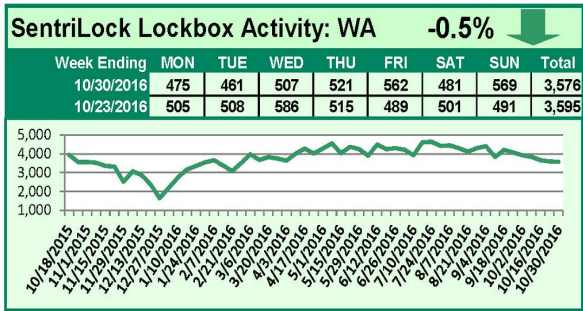

For a larger version of each chart, visit the RMLS™ photostream on Flickr.

SentriLock Lockbox Activity November 14-20, 2016

This Week's Lockbox Activity

For the week of November 14-20, 2016, these charts show the number of times RMLS™ subscribers opened SentriLock lockboxes in Oregon and Washington. Activity decreased in both states again this week.

For a larger version of each chart, visit the RMLS™ photostream on Flickr.

SentriLock Lockbox Activity November 7-13, 2016

This Week's Lockbox Activity

For the week of November 7-13, 2016, these charts show the number of times RMLS™ subscribers opened SentriLock lockboxes in Oregon and Washington. Activity decreased in both states this week.

For a larger version of each chart, visit the RMLS™ photostream on Flickr.

SentriLock Lockbox Activity October 31-November 6, 2016

This Week's Lockbox Activity

For the week of October 31-November 6, 2016, these charts show the number of times RMLS™ subscribers opened SentriLock lockboxes in Oregon and Washington. Activity increased in Washington and decreased in Oregon this week.

For a larger version of each chart, visit the RMLS™ photostream on Flickr.

SentriLock Lockbox Activity October 24-30, 2016

This Week's Lockbox Activity

For the week of October 24-30, 2016, these charts show the number of times RMLS™ subscribers opened SentriLock lockboxes in Oregon and Washington. Activity decreased in both Oregon and Washington this week.