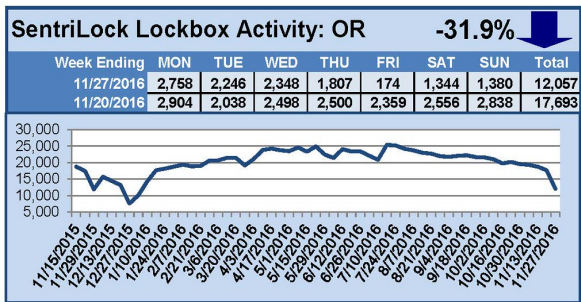

For a larger version of each chart, visit the RMLS™ photostream on Flickr.

SentriLock Lockbox Activity

December 12-18, 2016

This Week's Lockbox Activity

For the week of December 12-18, 2016, these charts show the number of times RMLS™ subscribers opened SentriLock lockboxes in Oregon and Washington. Activity decreased in both Oregon and Washington this week.

For a larger version of each chart, visit the RMLS™ photostream on Flickr.

SentriLock Lockbox Activity December 5-11, 2016

This Week's Lockbox Activity

For the week of December 5-11, 2016, these charts show the number of times RMLS™ subscribers opened SentriLock lockboxes in Oregon and Washington. Activity decreased in both Oregon and Washington this week.

For a larger version of each chart, visit the RMLS™ photostream on Flickr.

SentriLock Lockbox Activity November 28-December 4, 2016

This Week's Lockbox Activity

For the week of November 28-December 4, 2016, these charts show the number of times RMLS™ subscribers opened SentriLock lockboxes in Oregon and Washington. Activity increased in both Oregon and Washington this week.

For a larger version of each chart, visit the RMLS™ photostream on Flickr.

SentriLock Lockbox Activity November 21-27, 2016

This Week's Lockbox Activity

For the week of November 21-27, 2016, these charts show the number of times RMLS™ subscribers opened SentriLock lockboxes in Oregon and Washington. Activity decreased in both states this week.