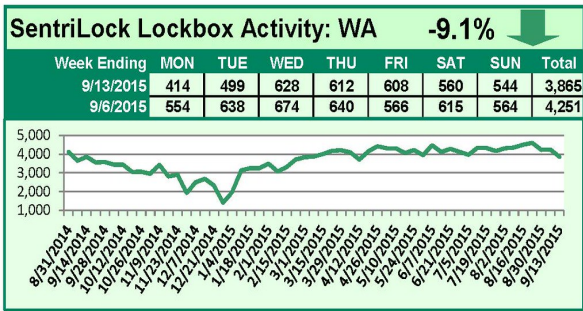

For a larger version of each chart, visit the RMLS™ photostream on Flickr.

SentriLock Lockbox Activity September 28-October 4, 2015

This Week's Lockbox Activity

For the week of September 28-October 4, 2015, these charts show the number of times RMLS™ subscribers opened SentriLock lockboxes in Oregon and Washington. Activity in Oregon increased slightly this week; in Washington, activity decreased.

For a larger version of each chart, visit the RMLS™ photostream on Flickr.

SentriLock Lockbox Activity September 21-27, 2015

This Week's Lockbox Activity

For the week of September 21-27, 2015, these charts show the number of times RMLS™ subscribers opened SentriLock lockboxes in Oregon and Washington. Washington saw an increase in lockbox activity this week, and Oregon saw a small decrease.

For a larger version of each chart, visit the RMLS™ photostream on Flickr.

SentriLock Lockbox Activity September 14-20, 2015

This Week's Lockbox Activity

For the week of September 14-20, 2015, these charts show the number of times RMLS™ subscribers opened SentriLock lockboxes in Oregon and Washington. Showing activity rose in Oregon this week, but fell slightly in Washington.

For a larger version of each chart, visit the RMLS™ photostream on Flickr.

SentriLock Lockbox Activity September 7-13, 2015

This Week's Lockbox Activity

For the week of September 7-13, 2015, these charts show the number of times RMLS™ subscribers opened SentriLock lockboxes in Oregon and Washington. Oregon and Washington saw decreased activity this week.