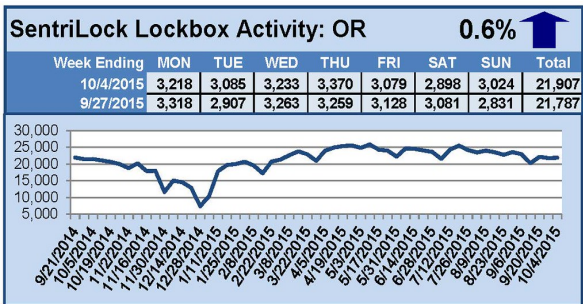

For a larger version of each chart, visit the RMLS™ photostream on Flickr.

SentriLock Lockbox Activity

October 19-25, 2015

This Week's Lockbox Activity

For the week of October 19-25, 2015, these charts show the number of times RMLS™ subscribers opened SentriLock lockboxes in Oregon and Washington. Activity decreased in both Oregon and Washington this week.

For a larger version of each chart, visit the RMLS™ photostream on Flickr.

SentriLock Lockbox Activity October 12-18, 2015

This Week's Lockbox Activity

For the week of October 12-18, 2015, these charts show the number of times RMLS™ subscribers opened SentriLock lockboxes in Oregon and Washington. An increase in activity was seen in both states this week.

For a larger version of each chart, visit the RMLS™ photostream on Flickr.

SentriLock Lockbox Activity October 5-11, 2015

This Week's Lockbox Activity

For the week of October 5-11, 2015, these charts show the number of times RMLS™ subscribers opened SentriLock lockboxes in Oregon and Washington. Both states saw a decrease in activity this week.

For a larger version of each chart, visit the RMLS™ photostream on Flickr.

SentriLock Lockbox Activity September 28-October 4, 2015

This Week's Lockbox Activity

For the week of September 28-October 4, 2015, these charts show the number of times RMLS™ subscribers opened SentriLock lockboxes in Oregon and Washington. Activity in Oregon increased slightly this week; in Washington, activity decreased.