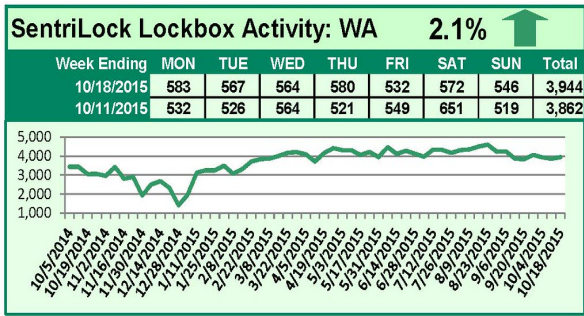

SentriLock Lockbox Activity October 26-November 1, 2015

This Week's Lockbox Activity

For the week of October 26-November 1, 2015, these charts show the number of times RMLS™ subscribers opened SentriLock lockboxes in Oregon and Washington. Activity decreased in both Oregon and Washington this week.

For a larger version of each chart, visit the RMLS™ photostream on Flickr.

SentriLock Lockbox Activity

October 19-25, 2015

This Week's Lockbox Activity

For the week of October 19-25, 2015, these charts show the number of times RMLS™ subscribers opened SentriLock lockboxes in Oregon and Washington. Activity decreased in both Oregon and Washington this week.

For a larger version of each chart, visit the RMLS™ photostream on Flickr.

SentriLock Lockbox Activity October 12-18, 2015

This Week's Lockbox Activity

For the week of October 12-18, 2015, these charts show the number of times RMLS™ subscribers opened SentriLock lockboxes in Oregon and Washington. An increase in activity was seen in both states this week.

For a larger version of each chart, visit the RMLS™ photostream on Flickr.

SentriLock Lockbox Activity October 5-11, 2015

This Week's Lockbox Activity

For the week of October 5-11, 2015, these charts show the number of times RMLS™ subscribers opened SentriLock lockboxes in Oregon and Washington. Both states saw a decrease in activity this week.