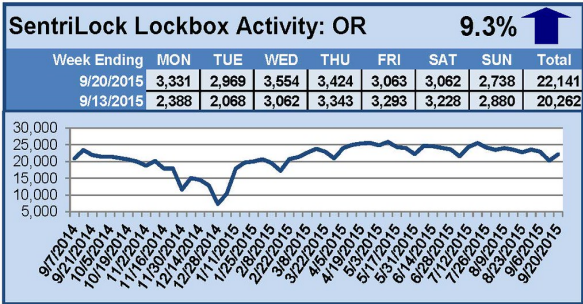

For a larger version of each chart, visit the RMLS™ photostream on Flickr.

SentriLock Lockbox Activity October 5-11, 2015

This Week's Lockbox Activity

For the week of October 5-11, 2015, these charts show the number of times RMLS™ subscribers opened SentriLock lockboxes in Oregon and Washington. Both states saw a decrease in activity this week.

For a larger version of each chart, visit the RMLS™ photostream on Flickr.

SentriLock Lockbox Activity September 28-October 4, 2015

This Week's Lockbox Activity

For the week of September 28-October 4, 2015, these charts show the number of times RMLS™ subscribers opened SentriLock lockboxes in Oregon and Washington. Activity in Oregon increased slightly this week; in Washington, activity decreased.

For a larger version of each chart, visit the RMLS™ photostream on Flickr.

SentriLock Lockbox Activity September 21-27, 2015

This Week's Lockbox Activity

For the week of September 21-27, 2015, these charts show the number of times RMLS™ subscribers opened SentriLock lockboxes in Oregon and Washington. Washington saw an increase in lockbox activity this week, and Oregon saw a small decrease.

For a larger version of each chart, visit the RMLS™ photostream on Flickr.

SentriLock Lockbox Activity September 14-20, 2015

This Week's Lockbox Activity

For the week of September 14-20, 2015, these charts show the number of times RMLS™ subscribers opened SentriLock lockboxes in Oregon and Washington. Showing activity rose in Oregon this week, but fell slightly in Washington.