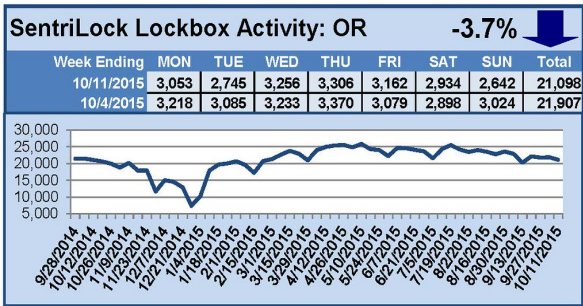

SentriLock Lockbox Activity October 26-November 1, 2015

This Week's Lockbox Activity

For the week of October 26-November 1, 2015, these charts show the number of times RMLS™ subscribers opened SentriLock lockboxes in Oregon and Washington. Activity decreased in both Oregon and Washington this week.

For a larger version of each chart, visit the RMLS™ photostream on Flickr.

SentriLock Lockbox Activity

October 19-25, 2015

This Week's Lockbox Activity

For the week of October 19-25, 2015, these charts show the number of times RMLS™ subscribers opened SentriLock lockboxes in Oregon and Washington. Activity decreased in both Oregon and Washington this week.

For a larger version of each chart, visit the RMLS™ photostream on Flickr.

SentriLock Lockbox Activity October 12-18, 2015

This Week's Lockbox Activity

For the week of October 12-18, 2015, these charts show the number of times RMLS™ subscribers opened SentriLock lockboxes in Oregon and Washington. An increase in activity was seen in both states this week.

For a larger version of each chart, visit the RMLS™ photostream on Flickr.

SentriLock Lockbox Activity October 5-11, 2015

This Week's Lockbox Activity

For the week of October 5-11, 2015, these charts show the number of times RMLS™ subscribers opened SentriLock lockboxes in Oregon and Washington. Both states saw a decrease in activity this week.