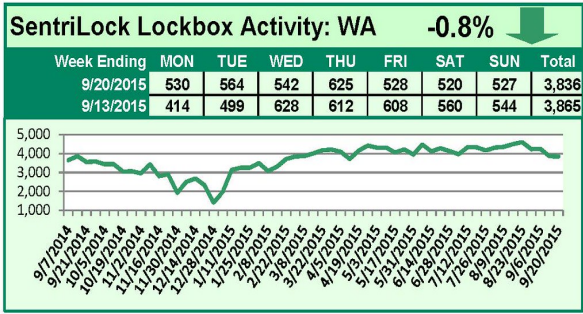

For a larger version of each chart, visit the RMLS™ photostream on Flickr.

SentriLock Lockbox Activity October 5-11, 2015

This Week's Lockbox Activity

For the week of October 5-11, 2015, these charts show the number of times RMLS™ subscribers opened SentriLock lockboxes in Oregon and Washington. Both states saw a decrease in activity this week.

For a larger version of each chart, visit the RMLS™ photostream on Flickr.

SentriLock Lockbox Activity September 28-October 4, 2015

This Week's Lockbox Activity

For the week of September 28-October 4, 2015, these charts show the number of times RMLS™ subscribers opened SentriLock lockboxes in Oregon and Washington. Activity in Oregon increased slightly this week; in Washington, activity decreased.

For a larger version of each chart, visit the RMLS™ photostream on Flickr.

SentriLock Lockbox Activity September 21-27, 2015

This Week's Lockbox Activity

For the week of September 21-27, 2015, these charts show the number of times RMLS™ subscribers opened SentriLock lockboxes in Oregon and Washington. Washington saw an increase in lockbox activity this week, and Oregon saw a small decrease.

For a larger version of each chart, visit the RMLS™ photostream on Flickr.

SentriLock Lockbox Activity September 14-20, 2015

This Week's Lockbox Activity

For the week of September 14-20, 2015, these charts show the number of times RMLS™ subscribers opened SentriLock lockboxes in Oregon and Washington. Showing activity rose in Oregon this week, but fell slightly in Washington.