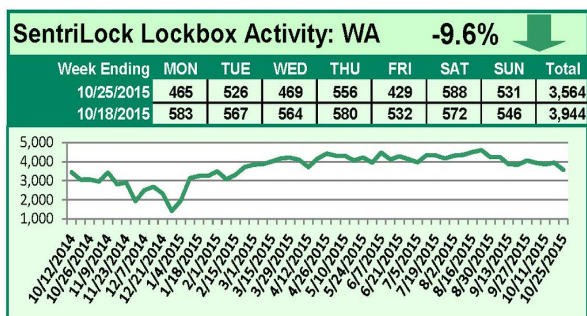

SentriLock Lockbox Activity October 26-November 1, 2015

This Week's Lockbox Activity

For the week of October 26-November 1, 2015, these charts show the number of times RMLS™ subscribers opened SentriLock lockboxes in Oregon and Washington. Activity decreased in both Oregon and Washington this week.

For a larger version of each chart, visit the RMLS™ photostream on Flickr.

SentriLock Lockbox Activity

October 19-25, 2015

This Week's Lockbox Activity

For the week of October 19-25, 2015, these charts show the number of times RMLS™ subscribers opened SentriLock lockboxes in Oregon and Washington. Activity decreased in both Oregon and Washington this week.

For a larger version of each chart, visit the RMLS™ photostream on Flickr.

SentriLock Lockbox Activity October 12-18, 2015

This Week's Lockbox Activity

For the week of October 12-18, 2015, these charts show the number of times RMLS™ subscribers opened SentriLock lockboxes in Oregon and Washington. An increase in activity was seen in both states this week.

For a larger version of each chart, visit the RMLS™ photostream on Flickr.

SentriLock Lockbox Activity October 5-11, 2015

This Week's Lockbox Activity

For the week of October 5-11, 2015, these charts show the number of times RMLS™ subscribers opened SentriLock lockboxes in Oregon and Washington. Both states saw a decrease in activity this week.