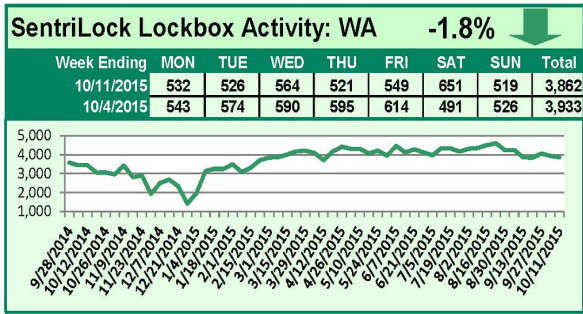

SentriLock Lockbox Activity October 26-November 1, 2015

This Week's Lockbox Activity

For the week of October 26-November 1, 2015, these charts show the number of times RMLS™ subscribers opened SentriLock lockboxes in Oregon and Washington. Activity decreased in both Oregon and Washington this week.

For a larger version of each chart, visit the RMLS™ photostream on Flickr.

SentriLock Lockbox Activity

October 19-25, 2015

This Week's Lockbox Activity

For the week of October 19-25, 2015, these charts show the number of times RMLS™ subscribers opened SentriLock lockboxes in Oregon and Washington. Activity decreased in both Oregon and Washington this week.

For a larger version of each chart, visit the RMLS™ photostream on Flickr.

SentriLock Lockbox Activity October 12-18, 2015

This Week's Lockbox Activity

For the week of October 12-18, 2015, these charts show the number of times RMLS™ subscribers opened SentriLock lockboxes in Oregon and Washington. An increase in activity was seen in both states this week.

For a larger version of each chart, visit the RMLS™ photostream on Flickr.

SentriLock Lockbox Activity October 5-11, 2015

This Week's Lockbox Activity

For the week of October 5-11, 2015, these charts show the number of times RMLS™ subscribers opened SentriLock lockboxes in Oregon and Washington. Both states saw a decrease in activity this week.