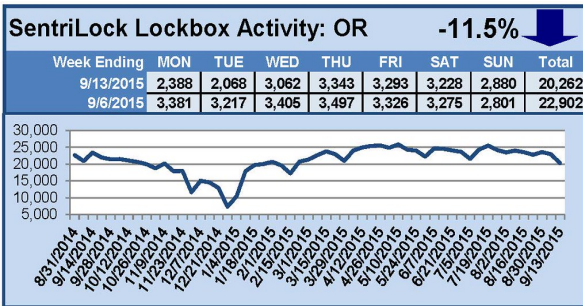

For a larger version of each chart, visit the RMLS™ photostream on Flickr.

SentriLock Lockbox Activity September 28-October 4, 2015

This Week's Lockbox Activity

For the week of September 28-October 4, 2015, these charts show the number of times RMLS™ subscribers opened SentriLock lockboxes in Oregon and Washington. Activity in Oregon increased slightly this week; in Washington, activity decreased.

For a larger version of each chart, visit the RMLS™ photostream on Flickr.

SentriLock Lockbox Activity September 21-27, 2015

This Week's Lockbox Activity

For the week of September 21-27, 2015, these charts show the number of times RMLS™ subscribers opened SentriLock lockboxes in Oregon and Washington. Washington saw an increase in lockbox activity this week, and Oregon saw a small decrease.

For a larger version of each chart, visit the RMLS™ photostream on Flickr.

SentriLock Lockbox Activity September 14-20, 2015

This Week's Lockbox Activity

For the week of September 14-20, 2015, these charts show the number of times RMLS™ subscribers opened SentriLock lockboxes in Oregon and Washington. Showing activity rose in Oregon this week, but fell slightly in Washington.

For a larger version of each chart, visit the RMLS™ photostream on Flickr.

SentriLock Lockbox Activity September 7-13, 2015

This Week's Lockbox Activity

For the week of September 7-13, 2015, these charts show the number of times RMLS™ subscribers opened SentriLock lockboxes in Oregon and Washington. Oregon and Washington saw decreased activity this week.