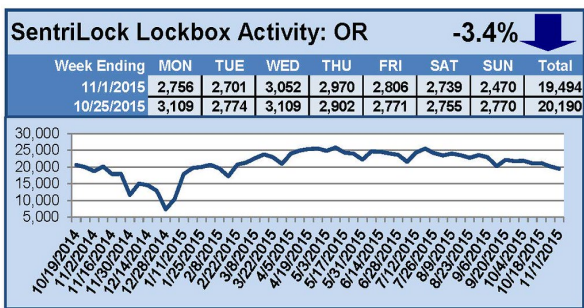

SentriLock Lockbox Activity October 26-November 1, 2015

This Week's Lockbox Activity

For the week of October 26-November 1, 2015, these charts show the number of times RMLS™ subscribers opened SentriLock lockboxes in Oregon and Washington. Activity decreased in both Oregon and Washington this week.

For a larger version of each chart, visit the RMLS™ photostream on Flickr.

SentriLock Lockbox Activity

October 19-25, 2015

This Week's Lockbox Activity

For the week of October 19-25, 2015, these charts show the number of times RMLS™ subscribers opened SentriLock lockboxes in Oregon and Washington. Activity decreased in both Oregon and Washington this week.

For a larger version of each chart, visit the RMLS™ photostream on Flickr.

SentriLock Lockbox Activity October 12-18, 2015

This Week's Lockbox Activity

For the week of October 12-18, 2015, these charts show the number of times RMLS™ subscribers opened SentriLock lockboxes in Oregon and Washington. An increase in activity was seen in both states this week.