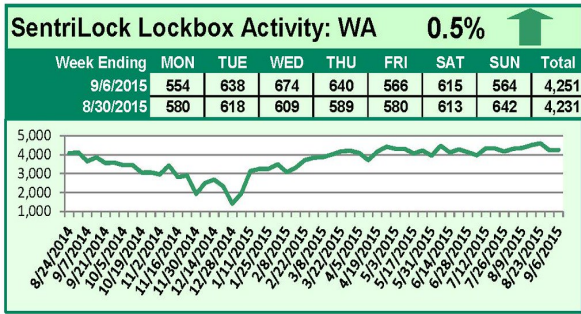

For a larger version of each chart, visit the RMLS™ photostream on Flickr.

SentriLock Lockbox Activity September 21-27, 2015

This Week's Lockbox Activity

For the week of September 21-27, 2015, these charts show the number of times RMLS™ subscribers opened SentriLock lockboxes in Oregon and Washington. Washington saw an increase in lockbox activity this week, and Oregon saw a small decrease.

For a larger version of each chart, visit the RMLS™ photostream on Flickr.

SentriLock Lockbox Activity September 14-20, 2015

This Week's Lockbox Activity

For the week of September 14-20, 2015, these charts show the number of times RMLS™ subscribers opened SentriLock lockboxes in Oregon and Washington. Showing activity rose in Oregon this week, but fell slightly in Washington.

For a larger version of each chart, visit the RMLS™ photostream on Flickr.

SentriLock Lockbox Activity September 7-13, 2015

This Week's Lockbox Activity

For the week of September 7-13, 2015, these charts show the number of times RMLS™ subscribers opened SentriLock lockboxes in Oregon and Washington. Oregon and Washington saw decreased activity this week.

For a larger version of each chart, visit the RMLS™ photostream on Flickr.

SentriLock Lockbox Activity August 31-September 6, 2015

This Week's Lockbox Activity

For the week of August 31-September 6, 2015, these charts show the number of times RMLS™ subscribers opened SentriLock lockboxes in Oregon and Washington. In Oregon, activity decreased this week, while activity increased slightly in Washington.