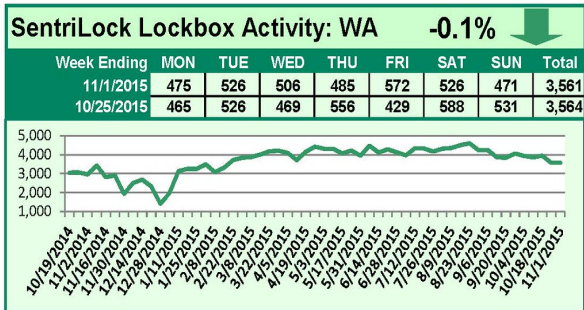

SentriLock Lockbox Activity October 26-November 1, 2015

This Week's Lockbox Activity

For the week of October 26-November 1, 2015, these charts show the number of times RMLS™ subscribers opened SentriLock lockboxes in Oregon and Washington. Activity decreased in both Oregon and Washington this week.

For a larger version of each chart, visit the RMLS™ photostream on Flickr.

SentriLock Lockbox Activity

October 19-25, 2015

This Week's Lockbox Activity

For the week of October 19-25, 2015, these charts show the number of times RMLS™ subscribers opened SentriLock lockboxes in Oregon and Washington. Activity decreased in both Oregon and Washington this week.

For a larger version of each chart, visit the RMLS™ photostream on Flickr.

SentriLock Lockbox Activity October 12-18, 2015

This Week's Lockbox Activity

For the week of October 12-18, 2015, these charts show the number of times RMLS™ subscribers opened SentriLock lockboxes in Oregon and Washington. An increase in activity was seen in both states this week.

For a larger version of each chart, visit the RMLS™ photostream on Flickr.

SentriLock Lockbox Activity October 5-11, 2015

This Week's Lockbox Activity

For the week of October 5-11, 2015, these charts show the number of times RMLS™ subscribers opened SentriLock lockboxes in Oregon and Washington. Both states saw a decrease in activity this week.