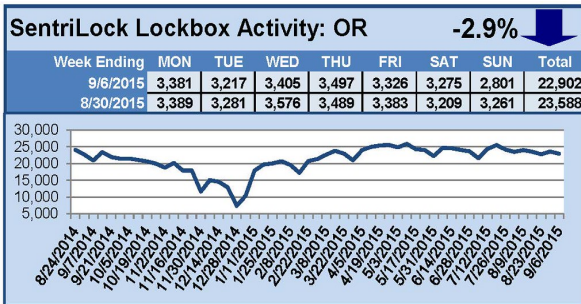

For a larger version of each chart, visit the RMLS™ photostream on Flickr.

SentriLock Lockbox Activity September 21-27, 2015

This Week's Lockbox Activity

For the week of September 21-27, 2015, these charts show the number of times RMLS™ subscribers opened SentriLock lockboxes in Oregon and Washington. Washington saw an increase in lockbox activity this week, and Oregon saw a small decrease.

For a larger version of each chart, visit the RMLS™ photostream on Flickr.

SentriLock Lockbox Activity September 14-20, 2015

This Week's Lockbox Activity

For the week of September 14-20, 2015, these charts show the number of times RMLS™ subscribers opened SentriLock lockboxes in Oregon and Washington. Showing activity rose in Oregon this week, but fell slightly in Washington.

For a larger version of each chart, visit the RMLS™ photostream on Flickr.

SentriLock Lockbox Activity September 7-13, 2015

This Week's Lockbox Activity

For the week of September 7-13, 2015, these charts show the number of times RMLS™ subscribers opened SentriLock lockboxes in Oregon and Washington. Oregon and Washington saw decreased activity this week.

For a larger version of each chart, visit the RMLS™ photostream on Flickr.

SentriLock Lockbox Activity August 31-September 6, 2015

This Week's Lockbox Activity

For the week of August 31-September 6, 2015, these charts show the number of times RMLS™ subscribers opened SentriLock lockboxes in Oregon and Washington. In Oregon, activity decreased this week, while activity increased slightly in Washington.