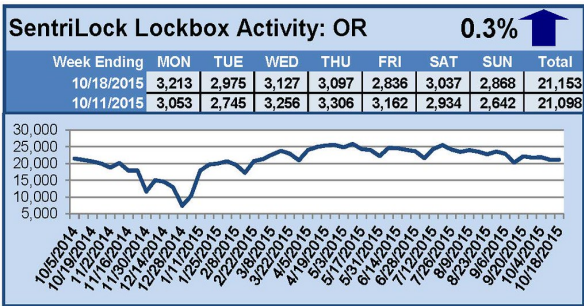

SentriLock Lockbox Activity October 26-November 1, 2015

This Week's Lockbox Activity

For the week of October 26-November 1, 2015, these charts show the number of times RMLS™ subscribers opened SentriLock lockboxes in Oregon and Washington. Activity decreased in both Oregon and Washington this week.

For a larger version of each chart, visit the RMLS™ photostream on Flickr.

SentriLock Lockbox Activity

October 19-25, 2015

This Week's Lockbox Activity

For the week of October 19-25, 2015, these charts show the number of times RMLS™ subscribers opened SentriLock lockboxes in Oregon and Washington. Activity decreased in both Oregon and Washington this week.

For a larger version of each chart, visit the RMLS™ photostream on Flickr.

SentriLock Lockbox Activity October 12-18, 2015

This Week's Lockbox Activity

For the week of October 12-18, 2015, these charts show the number of times RMLS™ subscribers opened SentriLock lockboxes in Oregon and Washington. An increase in activity was seen in both states this week.

For a larger version of each chart, visit the RMLS™ photostream on Flickr.

SentriLock Lockbox Activity October 5-11, 2015

This Week's Lockbox Activity

For the week of October 5-11, 2015, these charts show the number of times RMLS™ subscribers opened SentriLock lockboxes in Oregon and Washington. Both states saw a decrease in activity this week.