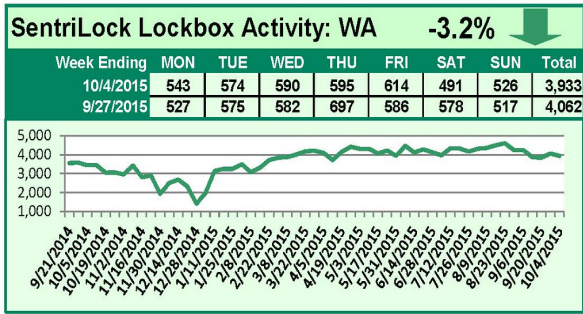

For a larger version of each chart, visit the RMLS™ photostream on Flickr.

SentriLock Lockbox Activity

October 19-25, 2015

This Week's Lockbox Activity

For the week of October 19-25, 2015, these charts show the number of times RMLS™ subscribers opened SentriLock lockboxes in Oregon and Washington. Activity decreased in both Oregon and Washington this week.

For a larger version of each chart, visit the RMLS™ photostream on Flickr.

SentriLock Lockbox Activity October 12-18, 2015

This Week's Lockbox Activity

For the week of October 12-18, 2015, these charts show the number of times RMLS™ subscribers opened SentriLock lockboxes in Oregon and Washington. An increase in activity was seen in both states this week.

For a larger version of each chart, visit the RMLS™ photostream on Flickr.

SentriLock Lockbox Activity October 5-11, 2015

This Week's Lockbox Activity

For the week of October 5-11, 2015, these charts show the number of times RMLS™ subscribers opened SentriLock lockboxes in Oregon and Washington. Both states saw a decrease in activity this week.

For a larger version of each chart, visit the RMLS™ photostream on Flickr.

SentriLock Lockbox Activity September 28-October 4, 2015

This Week's Lockbox Activity

For the week of September 28-October 4, 2015, these charts show the number of times RMLS™ subscribers opened SentriLock lockboxes in Oregon and Washington. Activity in Oregon increased slightly this week; in Washington, activity decreased.