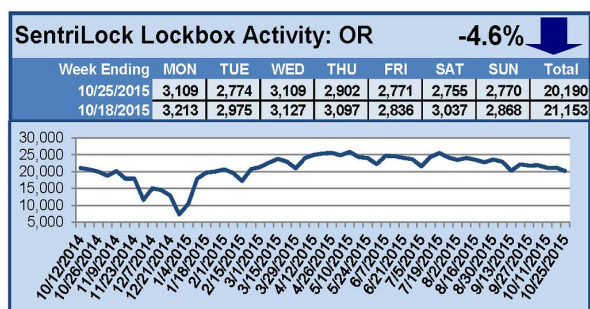

SentriLock Lockbox Activity October 26-November 1, 2015

This Week's Lockbox Activity

For the week of October 26-November 1, 2015, these charts show the number of times RMLS™ subscribers opened SentriLock lockboxes in Oregon and Washington. Activity decreased in both Oregon and Washington this week.

For a larger version of each chart, visit the RMLS™ photostream on Flickr.

SentriLock Lockbox Activity

October 19-25, 2015

This Week's Lockbox Activity

For the week of October 19-25, 2015, these charts show the number of times RMLS™ subscribers opened SentriLock lockboxes in Oregon and Washington. Activity decreased in both Oregon and Washington this week.

For a larger version of each chart, visit the RMLS™ photostream on Flickr.

SentriLock Lockbox Activity October 12-18, 2015

This Week's Lockbox Activity

For the week of October 12-18, 2015, these charts show the number of times RMLS™ subscribers opened SentriLock lockboxes in Oregon and Washington. An increase in activity was seen in both states this week.