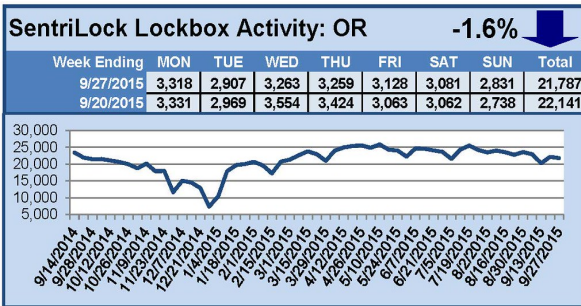

For a larger version of each chart, visit the RMLS™ photostream on Flickr.

SentriLock Lockbox Activity October 12-18, 2015

This Week's Lockbox Activity

For the week of October 12-18, 2015, these charts show the number of times RMLS™ subscribers opened SentriLock lockboxes in Oregon and Washington. An increase in activity was seen in both states this week.

For a larger version of each chart, visit the RMLS™ photostream on Flickr.

SentriLock Lockbox Activity October 5-11, 2015

This Week's Lockbox Activity

For the week of October 5-11, 2015, these charts show the number of times RMLS™ subscribers opened SentriLock lockboxes in Oregon and Washington. Both states saw a decrease in activity this week.

For a larger version of each chart, visit the RMLS™ photostream on Flickr.

SentriLock Lockbox Activity September 28-October 4, 2015

This Week's Lockbox Activity

For the week of September 28-October 4, 2015, these charts show the number of times RMLS™ subscribers opened SentriLock lockboxes in Oregon and Washington. Activity in Oregon increased slightly this week; in Washington, activity decreased.

For a larger version of each chart, visit the RMLS™ photostream on Flickr.

SentriLock Lockbox Activity September 21-27, 2015

This Week's Lockbox Activity

For the week of September 21-27, 2015, these charts show the number of times RMLS™ subscribers opened SentriLock lockboxes in Oregon and Washington. Washington saw an increase in lockbox activity this week, and Oregon saw a small decrease.