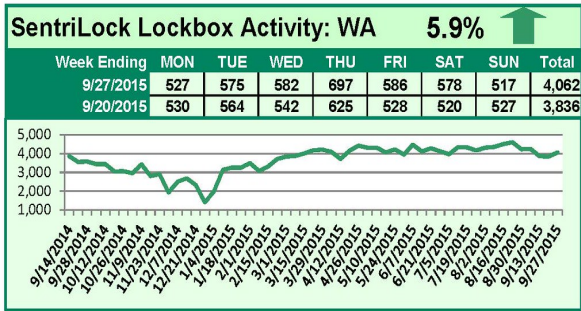

For a larger version of each chart, visit the RMLS™ photostream on Flickr.

SentriLock Lockbox Activity October 12-18, 2015

This Week's Lockbox Activity

For the week of October 12-18, 2015, these charts show the number of times RMLS™ subscribers opened SentriLock lockboxes in Oregon and Washington. An increase in activity was seen in both states this week.

For a larger version of each chart, visit the RMLS™ photostream on Flickr.

SentriLock Lockbox Activity October 5-11, 2015

This Week's Lockbox Activity

For the week of October 5-11, 2015, these charts show the number of times RMLS™ subscribers opened SentriLock lockboxes in Oregon and Washington. Both states saw a decrease in activity this week.

For a larger version of each chart, visit the RMLS™ photostream on Flickr.

SentriLock Lockbox Activity September 28-October 4, 2015

This Week's Lockbox Activity

For the week of September 28-October 4, 2015, these charts show the number of times RMLS™ subscribers opened SentriLock lockboxes in Oregon and Washington. Activity in Oregon increased slightly this week; in Washington, activity decreased.

For a larger version of each chart, visit the RMLS™ photostream on Flickr.

SentriLock Lockbox Activity September 21-27, 2015

This Week's Lockbox Activity

For the week of September 21-27, 2015, these charts show the number of times RMLS™ subscribers opened SentriLock lockboxes in Oregon and Washington. Washington saw an increase in lockbox activity this week, and Oregon saw a small decrease.