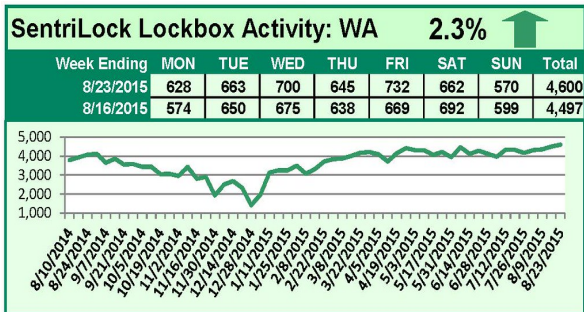

# SentriLock Lockbox Activity August 17-23, 2015

## This Week's Lockbox Activity

For the week of August 17-23, 2015, these charts show the number of times RMLS™ subscribers opened SentriLock lockboxes in Oregon and Washington. Activity in Washington rose this week, while activity in Oregon decreased.