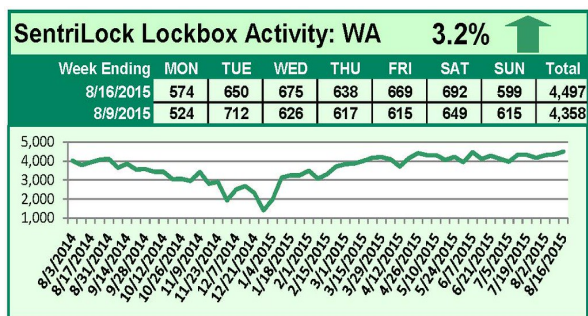

August 10-16, 2015

This Week's Lockbox Activity

For the week of August 10-16, 2015, these charts show the number of times RMLS™ subscribers opened SentriLock lockboxes in Oregon and Washington. Washington saw an increase in activity this week, while Oregon saw numbers decrease.

For a larger version of each chart, visit the RMLS™ photostream on Flickr.

SentriLock Lockbox Activity August 3-9, 2015