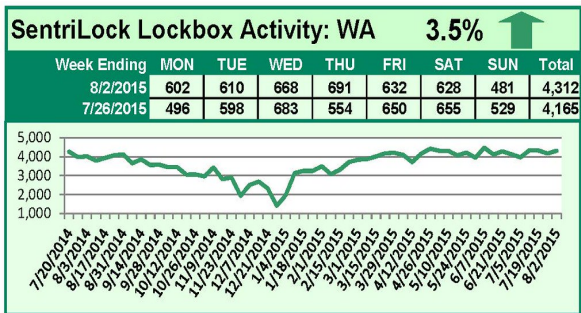

This Week's Lockbox Activity

For the week of July 27-August 2, 2015, these charts show the number of times RMLS™ subscribers opened SentriLock lockboxes in Oregon and Washington. Showing activity in Washington rose this week, while activity in Oregon decreased.

For a larger version of each chart, visit the RMLS™ photostream on Flickr.

SentriLock Lockbox Activity July 20-26, 2015