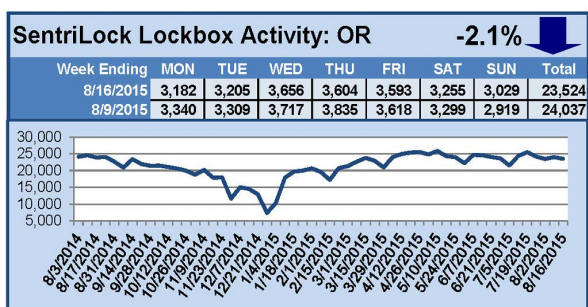

August 10-16, 2015

This Week's Lockbox Activity

For the week of August 10-16, 2015, these charts show the number of times RMLS™ subscribers opened SentriLock lockboxes in Oregon and Washington. Washington saw an increase in activity this week, while Oregon saw numbers decrease.

For a larger version of each chart, visit the RMLS™ photostream on Flickr.

SentriLock Lockbox Activity August 3-9, 2015