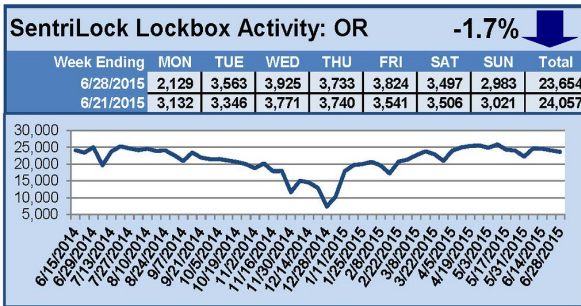

This Week's Lockbox Activity

For the week of June 22-28, 2015, these charts show the number of times RMLS™ subscribers opened SentriLock lockboxes in Oregon and Washington. Activity decreased in both Oregon and Washington this week.

For a larger version of each chart, visit the RMLS™ photostream on Flickr.

SentriLock Lockbox Activity June 15-21, 2015