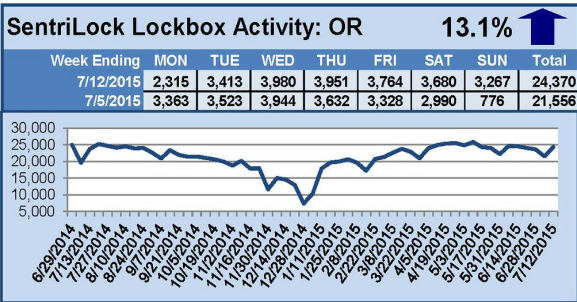

This Week's Lockbox Activity

For the week of July 5-12, 2015, these charts show the number of times RMLS™ subscribers opened SentriLock lockboxes in Oregon and Washington. Showing activity increased in both states this week.

For a larger version of each chart, visit the RMLS™ photostream on Flickr.

SentriLock Lockbox Activity June 29-July 5, 2015