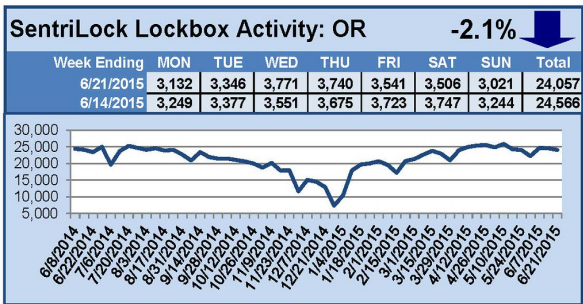

This Week's Lockbox Activity

For the week of June 15-21, 2015, these charts show the number of times RMLS™ subscribers opened SentriLock lockboxes in Oregon and Washington. Activity rose in Washington, but decreased in Oregon this week.

For a larger version of each chart, visit the RMLS™ photostream on Flickr.