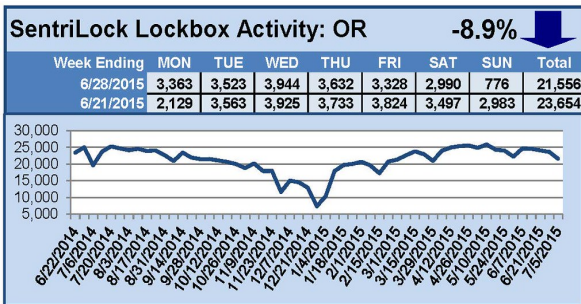

This Week's Lockbox Activity

For the week of June 29-July 5, 2015, these charts show the number of times RMLS™ subscribers opened SentriLock lockboxes in Oregon and Washington. Activity decreased in both Oregon and Washington this week.

For a larger version of each chart, visit the RMLS™ photostream on Flickr.

SentriLock Lockbox Activity June 22-28, 2015