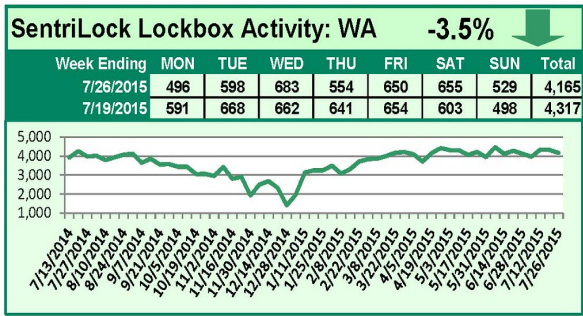

This Week's Lockbox Activity

For the week of July 20-26, 2015, these charts show the number of times RMLS™ subscribers opened SentriLock lockboxes in Oregon and Washington. Showing activity decreased in both Oregon and Washington this week.

For a larger version of each chart, visit the RMLS™ photostream on Flickr.

SentriLock Lockbox Activity July 13-19, 2015