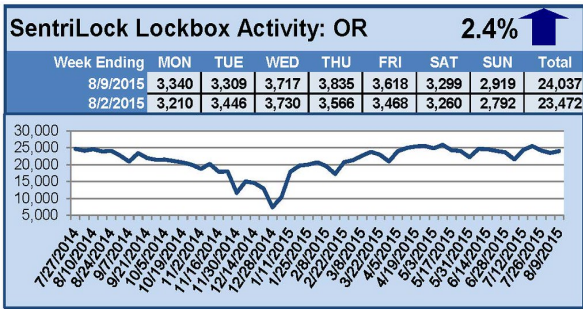

This Week's Lockbox Activity

For the week of August 3-9, 2015, these charts show the number of times RMLS™ subscribers opened SentriLock lockboxes in Oregon and Washington. Showing activity increased in both Oregon and Washington during this period.

For a larger version of each chart, visit the RMLS™ photostream on Flickr.

SentriLock Lockbox Activity July 27-August 2, 2015