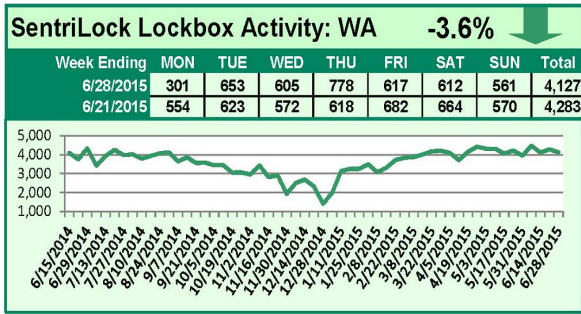

This Week's Lockbox Activity

For the week of June 22-28, 2015, these charts show the number of times RMLS™ subscribers opened SentriLock lockboxes in Oregon and Washington. Activity decreased in both Oregon and Washington this week.

For a larger version of each chart, visit the RMLS™ photostream on Flickr.

SentriLock Lockbox Activity June 15-21, 2015