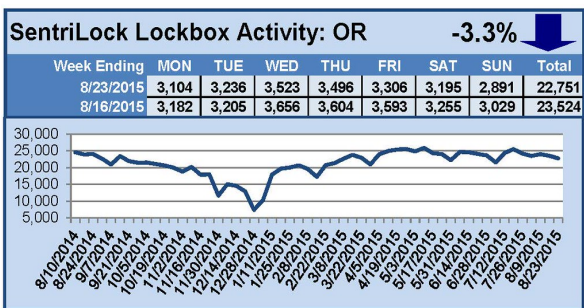

# SentriLock Lockbox Activity August 17-23, 2015

## This Week's Lockbox Activity

For the week of August 17-23, 2015, these charts show the number of times RMLS™ subscribers opened SentriLock lockboxes in Oregon and Washington. Activity in Washington rose this week, while activity in Oregon decreased.