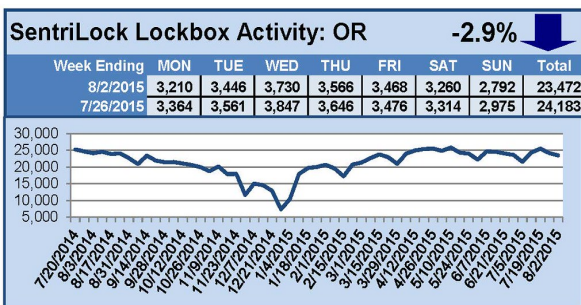

This Week's Lockbox Activity

For the week of July 27-August 2, 2015, these charts show the number of times RMLS™ subscribers opened SentriLock lockboxes in Oregon and Washington. Showing activity in Washington rose this week, while activity in Oregon decreased.

For a larger version of each chart, visit the RMLS™ photostream on Flickr.

SentriLock Lockbox Activity July 20-26, 2015