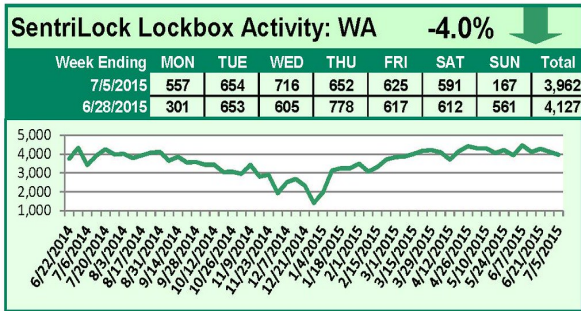

This Week's Lockbox Activity

For the week of June 29-July 5, 2015, these charts show the number of times RMLS™ subscribers opened SentriLock lockboxes in Oregon and Washington. Activity decreased in both Oregon and Washington this week.

For a larger version of each chart, visit the RMLS™ photostream on Flickr.

SentriLock Lockbox Activity June 22-28, 2015