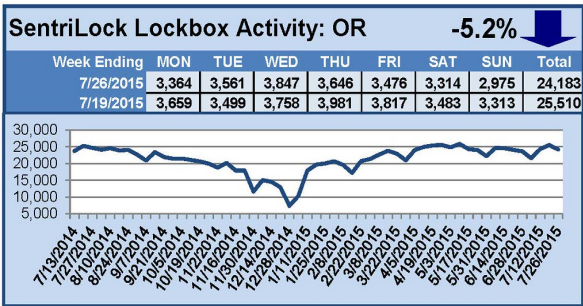

This Week's Lockbox Activity

For the week of July 20-26, 2015, these charts show the number of times RMLS™ subscribers opened SentriLock lockboxes in Oregon and Washington. Showing activity decreased in both Oregon and Washington this week.

For a larger version of each chart, visit the RMLS™ photostream on Flickr.

SentriLock Lockbox Activity July 13-19, 2015