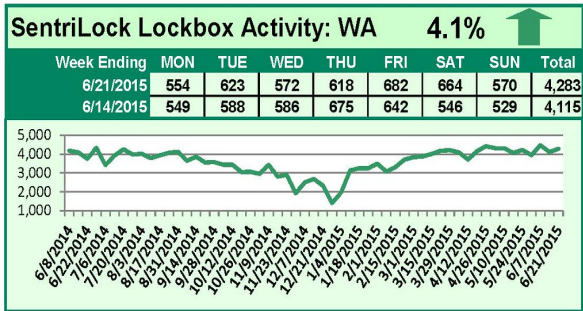

This Week's Lockbox Activity

For the week of June 15-21, 2015, these charts show the number of times RMLS™ subscribers opened SentriLock lockboxes in Oregon and Washington. Activity rose in Washington, but decreased in Oregon this week.

For a larger version of each chart, visit the RMLS™ photostream on Flickr.