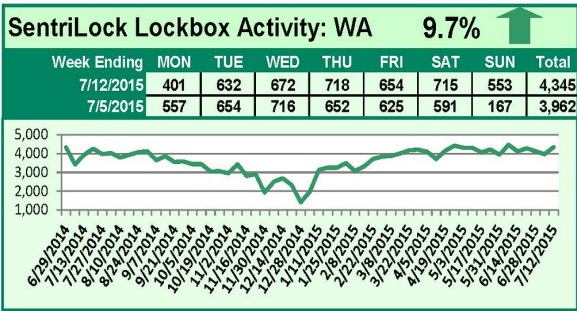

This Week's Lockbox Activity

For the week of July 5-12, 2015, these charts show the number of times RMLS™ subscribers opened SentriLock lockboxes in Oregon and Washington. Showing activity increased in both states this week.

For a larger version of each chart, visit the RMLS™ photostream on Flickr.

SentriLock Lockbox Activity June 29-July 5, 2015