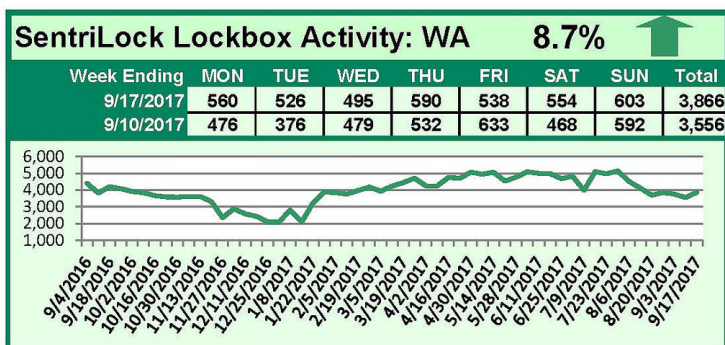

SentriLock Lockbox Activity September 11-17, 2017

This Week's Lockbox Activity

For the week of September 11-17, 2017, these charts show the number of times RMLS™ subscribers opened SentriLock lockboxes in Oregon and Washington. Activity increased in both Oregon and Washington this week.