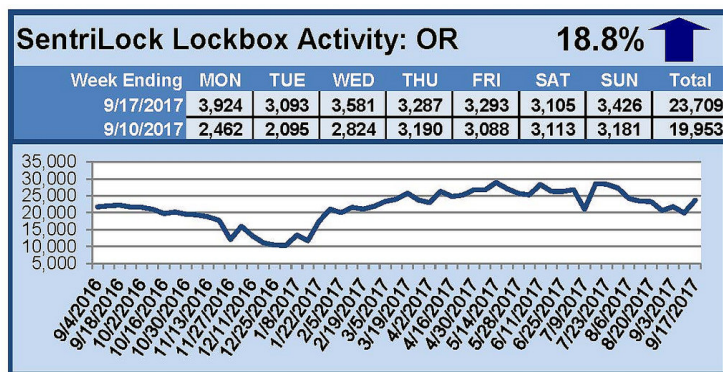

SentriLock Lockbox Activity September 11-17, 2017

This Week's Lockbox Activity

For the week of September 11-17, 2017, these charts show the number of times RMLS™ subscribers opened SentriLock lockboxes in Oregon and Washington. Activity increased in both Oregon and Washington this week.