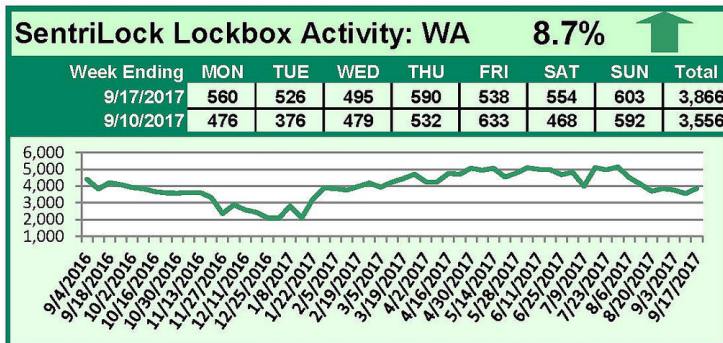

# SentriLock Lockbox Activity September 11-17, 2017

## This Week's Lockbox Activity

For the week of September 11-17, 2017, these charts show the number of times RMLS™ subscribers opened SentriLock lockboxes in Oregon and Washington. Activity increased in both Oregon and Washington this week.