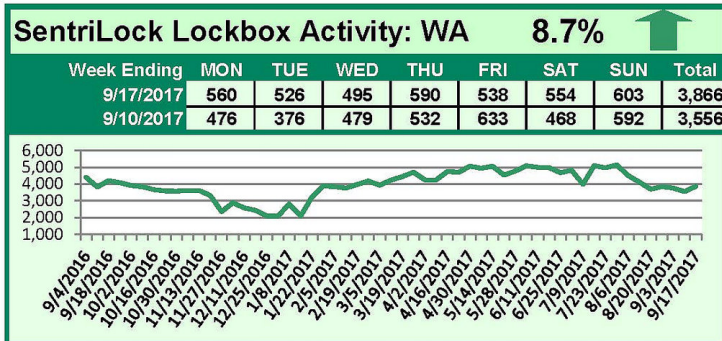

SentriLock Lockbox Activity September 11-17, 2017

This Week's Lockbox Activity

For the week of September 11-17, 2017, these charts show the number of times RMLS™ subscribers opened SentriLock lockboxes in Oregon and Washington. Activity increased in both Oregon and Washington this week.