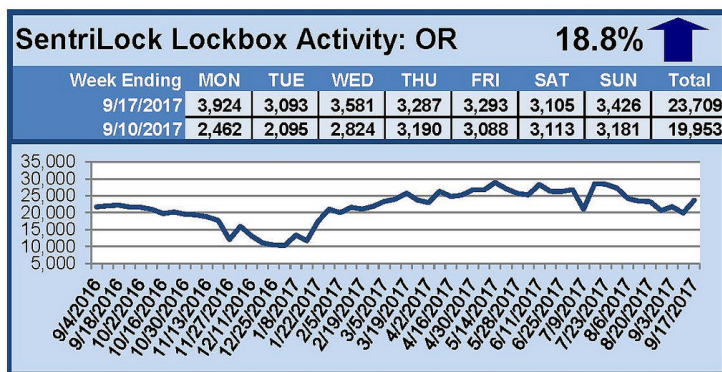

SentriLock Lockbox Activity September 11-17, 2017

This Week's Lockbox Activity

For the week of September 11-17, 2017, these charts show the number of times RMLS™ subscribers opened SentriLock lockboxes in Oregon and Washington. Activity increased in both Oregon and Washington this week.