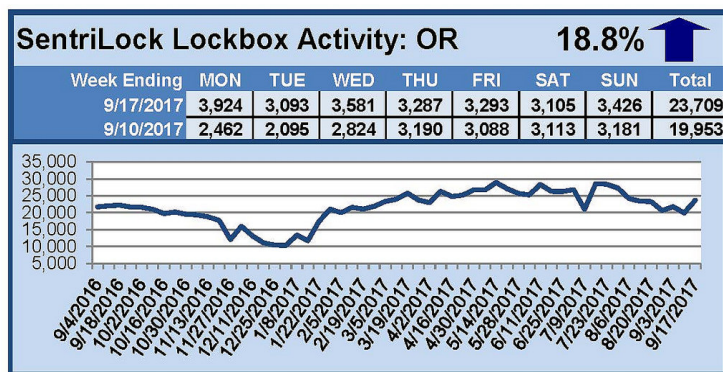

# SentriLock Lockbox Activity September 11-17, 2017

## This Week's Lockbox Activity

For the week of September 11-17, 2017, these charts show the number of times RMLS™ subscribers opened SentriLock lockboxes in Oregon and Washington. Activity increased in both Oregon and Washington this week.