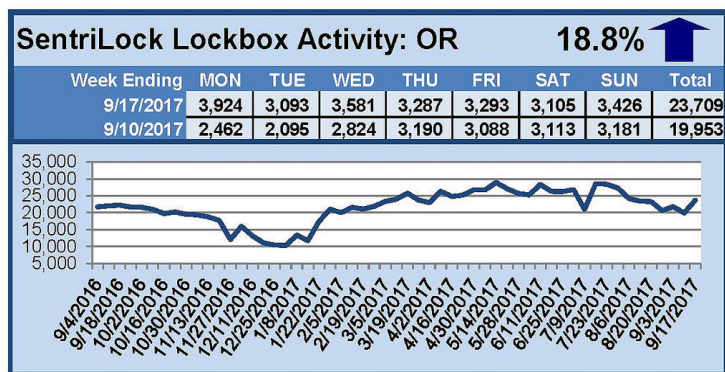

SentriLock Lockbox Activity September 11-17, 2017

This Week's Lockbox Activity

For the week of September 11-17, 2017, these charts show the number of times RMLS™ subscribers opened SentriLock lockboxes in Oregon and Washington. Activity increased in both Oregon and Washington this week.