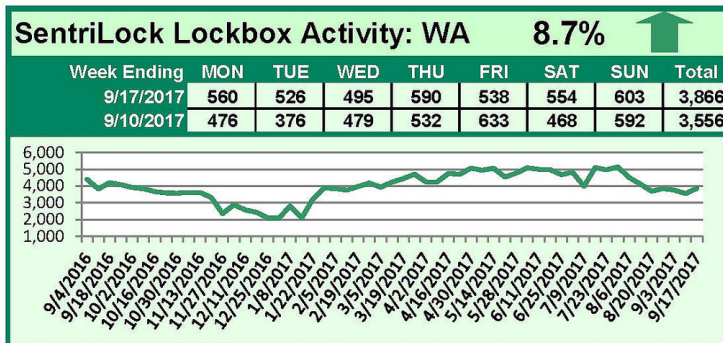

SentriLock Lockbox Activity September 11-17, 2017

This Week's Lockbox Activity

For the week of September 11-17, 2017, these charts show the number of times RMLS™ subscribers opened SentriLock lockboxes in Oregon and Washington. Activity increased in both Oregon and Washington this week.