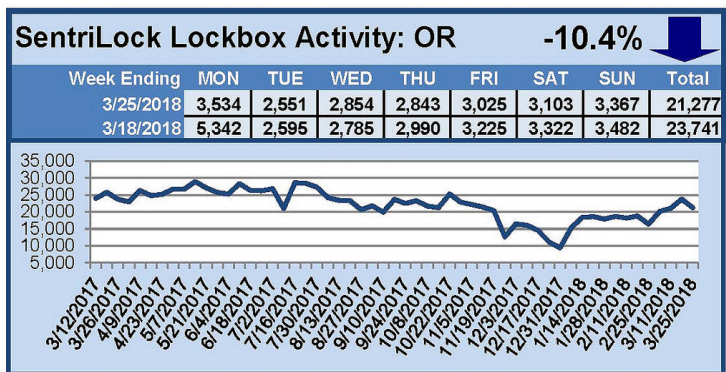

SentriLock Lockbox Activity

March 19-25, 2018

This Week's Lockbox Activity

For the week of March 19-25, 2018, these charts show the number of times RMLS™ subscribers opened SentriLock lockboxes in Oregon and Washington. Activity decreased in both Oregon and Washington this week.