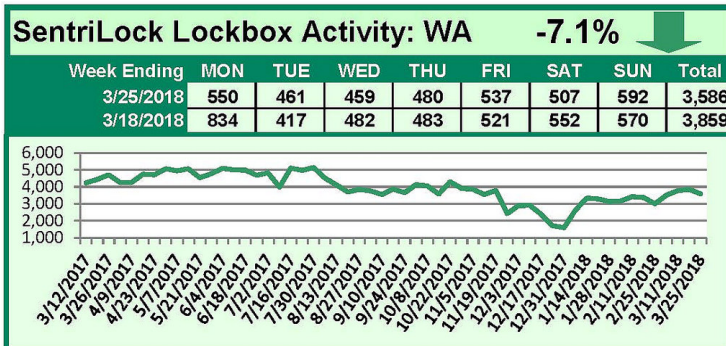

SentriLock Lockbox Activity

March 19-25, 2018

This Week's Lockbox Activity

For the week of March 19-25, 2018, these charts show the number of times RMLS™ subscribers opened SentriLock lockboxes in Oregon and Washington. Activity decreased in both Oregon and Washington this week.

For a larger version of each chart, visit the [RMLS™ photostream on Flickr](#).