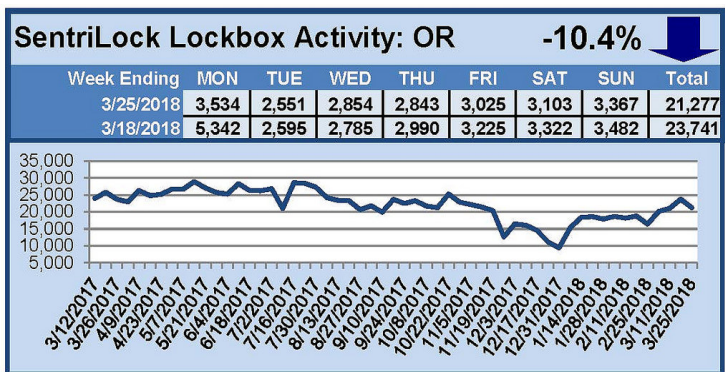

SentriLock Lockbox Activity

March 19-25, 2018

This Week's Lockbox Activity

For the week of March 19-25, 2018, these charts show the number of times RMLS™ subscribers opened SentriLock lockboxes in Oregon and Washington. Activity decreased in both Oregon and Washington this week.