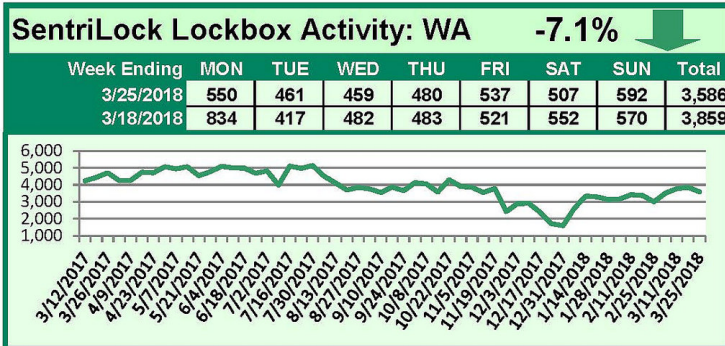

SentriLock Lockbox Activity

March 19-25, 2018

This Week's Lockbox Activity

For the week of March 19-25, 2018, these charts show the number of times RMLS™ subscribers opened SentriLock lockboxes in Oregon and Washington. Activity decreased in both Oregon and Washington this week.

For a larger version of each chart, visit the [RMLS™ photostream on Flickr](#).