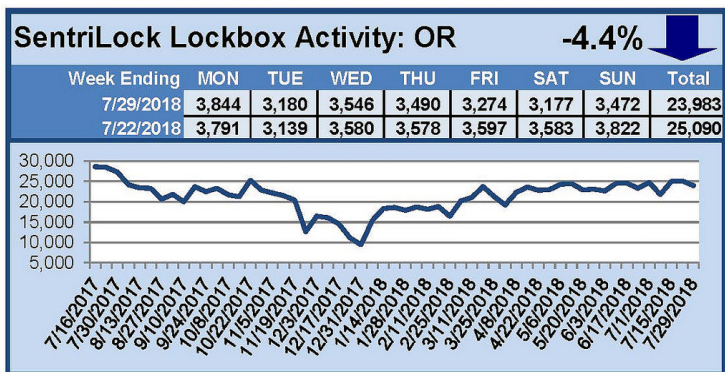

SentriLock Lockbox Activity July 23-July 29, 2018

This Week's Lockbox Activity

For the week of July 23-29, 2018, these charts show the number of times RMLS™ subscribers opened SentriLock lockboxes in Oregon and Washington. Activity decreased in both states this week.