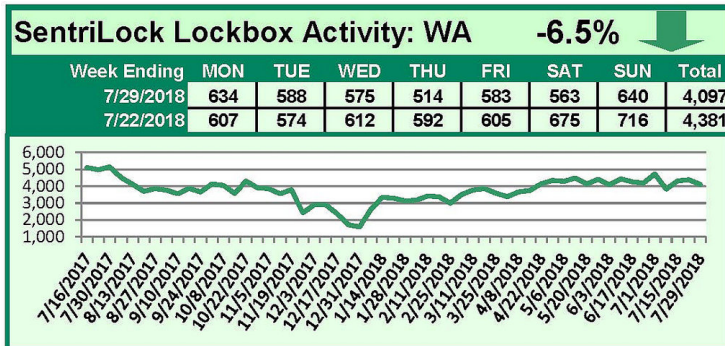

SentriLock Lockbox Activity July 23-July 29, 2018

This Week's Lockbox Activity

For the week of July 23-29, 2018, these charts show the number of times RMLS™ subscribers opened SentriLock lockboxes in Oregon and Washington. Activity decreased in both states this week.

For a larger version of each chart, visit the [RMLS™ photostream on Flickr](#).