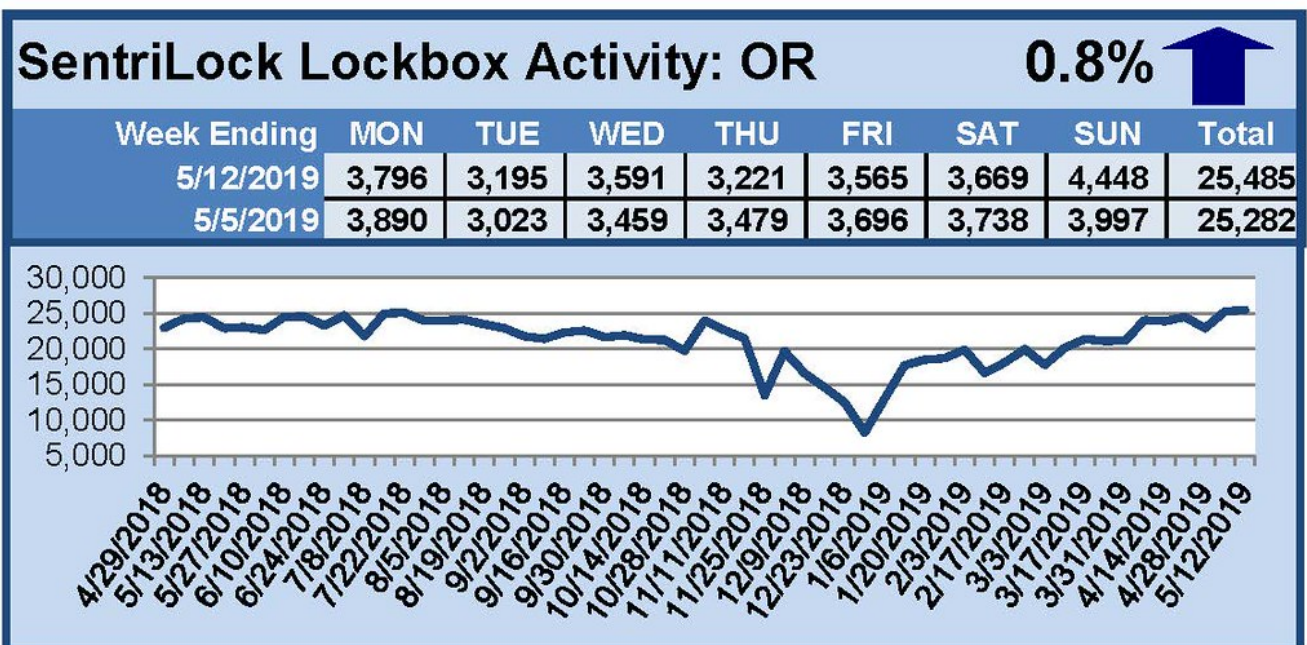

SentriLock Lockbox Activity May 6-12, 2019

This Week's Lockbox Activity

For the week of May 6-12, 2019, these charts show the number of times RMLS™ subscribers opened SentiLock lockboxes in Oregon and Washington. Activity increased in both states this week.