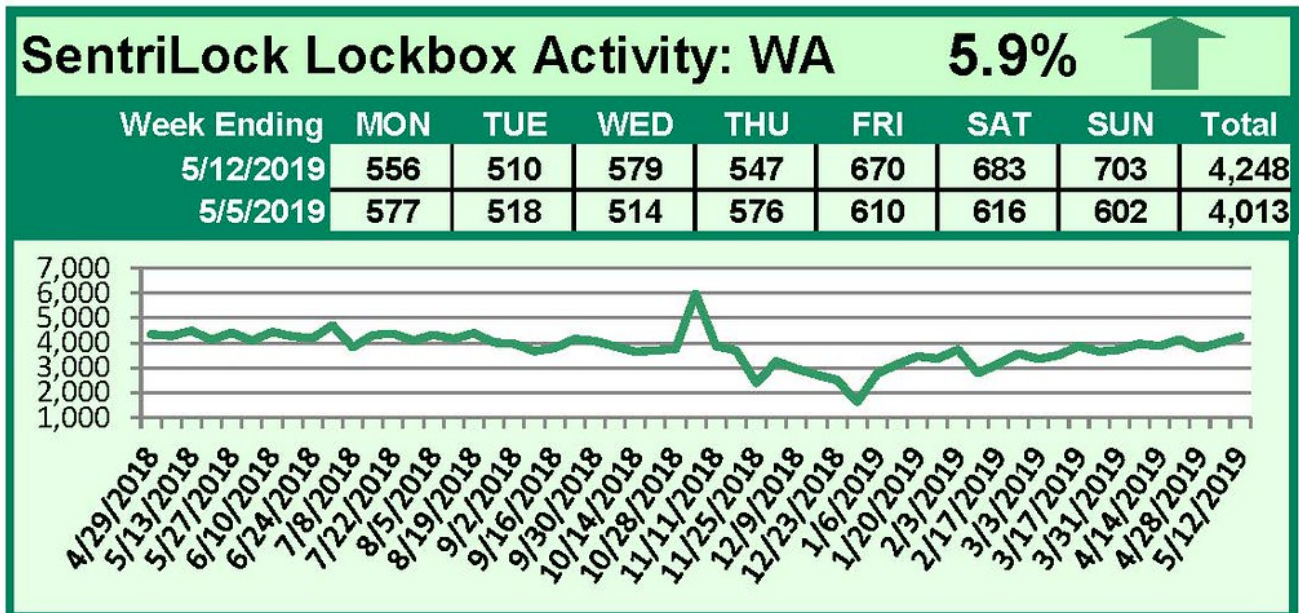

SentriLock Lockbox Activity May 6-12, 2019

This Week's Lockbox Activity

For the week of May 6-12, 2019, these charts show the number of times RMLS™ subscribers opened SentiLock lockboxes in Oregon and Washington. Activity increased in both states this week.

For a larger version of each chart, visit the [RMLS™ photostream on Flickr](#).