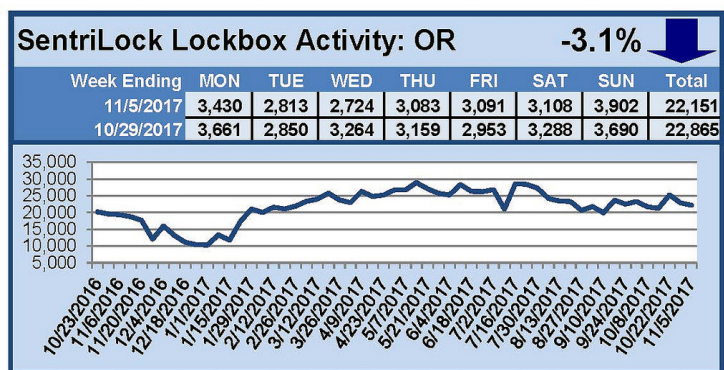

SentriLock Lockbox Activity October 30-November 5, 2017

This Week's Lockbox Activity

For the week of October 30-November 5, 2017, these charts show the number of times RMLS™ subscribers opened SentriLock lockboxes in Oregon and Washington. Activity decreased in both Oregon and Washington this week.