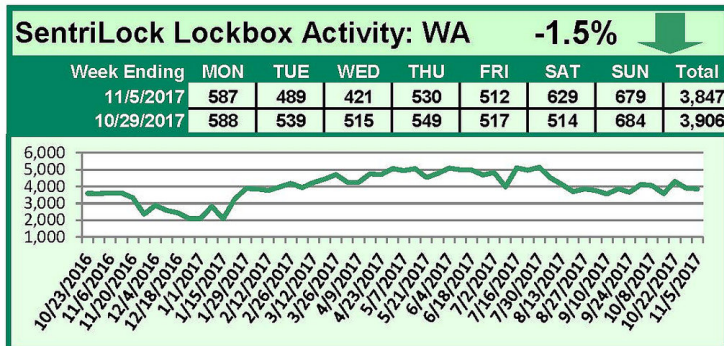

SentriLock Lockbox Activity October 30-November 5, 2017

This Week's Lockbox Activity

For the week of October 30-November 5, 2017, these charts show the number of times RMLS™ subscribers opened SentriLock lockboxes in Oregon and Washington. Activity decreased in both Oregon and Washington this week.