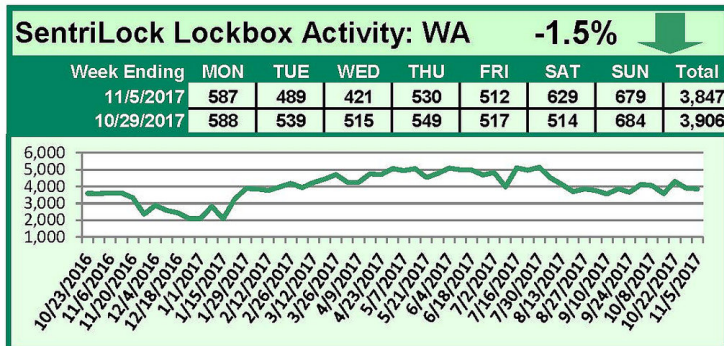

# SentriLock Lockbox Activity October 30-November 5, 2017

## This Week's Lockbox Activity

For the week of October 30-November 5, 2017, these charts show the number of times RMLS™ subscribers opened SentriLock lockboxes in Oregon and Washington. Activity decreased in both Oregon and Washington this week.