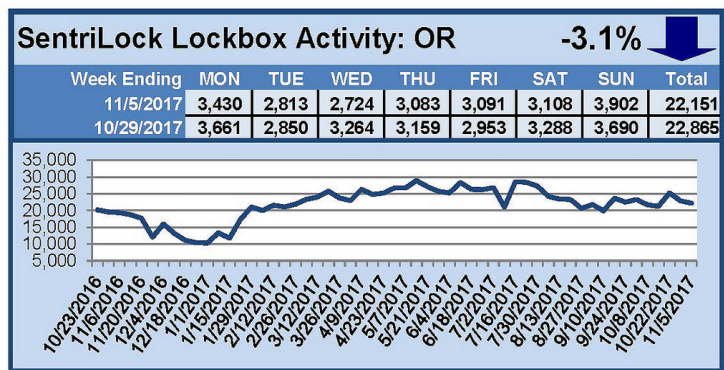

# SentriLock Lockbox Activity October 30-November 5, 2017

## This Week's Lockbox Activity

For the week of October 30-November 5, 2017, these charts show the number of times RMLS™ subscribers opened SentriLock lockboxes in Oregon and Washington. Activity decreased in both Oregon and Washington this week.