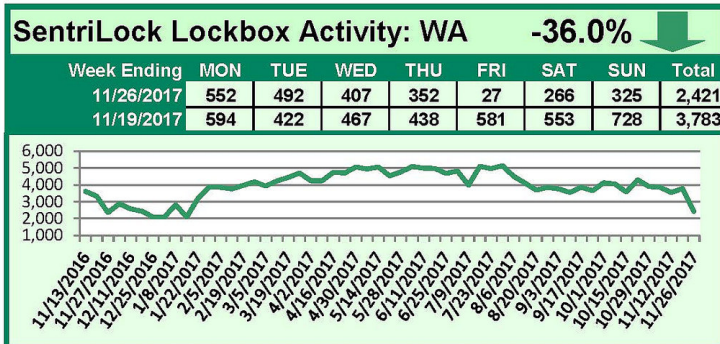

SentriLock Lockbox Activity November 20-26, 2017

This Week's Lockbox Activity

For the week of November 20-26, 2017, these charts show the number of times RMLS™ subscribers opened SentriLock lockboxes in Oregon and Washington. Activity decreased in both Oregon and Washington this week.