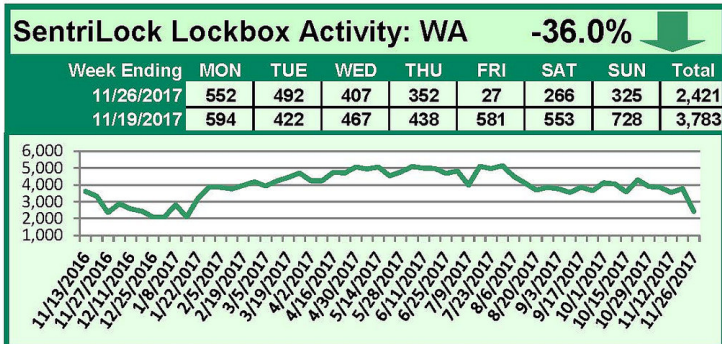

SentriLock Lockbox Activity November 20-26, 2017

This Week's Lockbox Activity

For the week of November 20-26, 2017, these charts show the number of times RMLS™ subscribers opened SentriLock lockboxes in Oregon and Washington. Activity decreased in both Oregon and Washington this week.