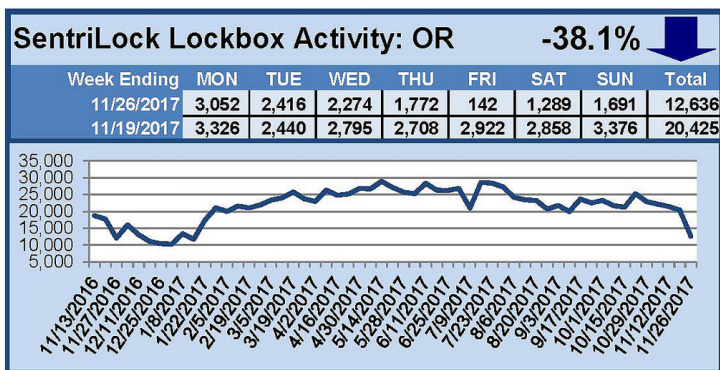

SentriLock Lockbox Activity November 20-26, 2017

This Week's Lockbox Activity

For the week of November 20-26, 2017, these charts show the number of times RMLS™ subscribers opened SentriLock lockboxes in Oregon and Washington. Activity decreased in both Oregon and Washington this week.