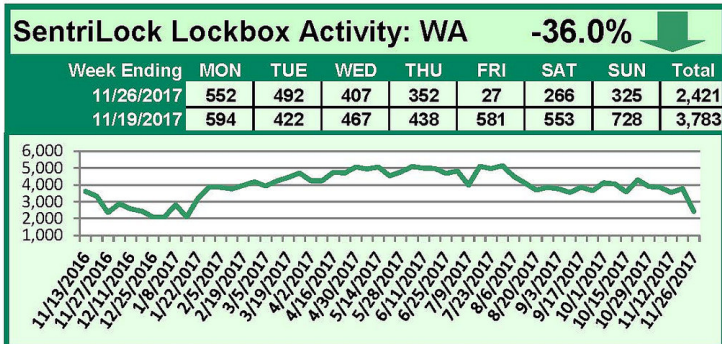

# SentriLock Lockbox Activity November 20-26, 2017

## This Week's Lockbox Activity

For the week of November 20-26, 2017, these charts show the number of times RMLS™ subscribers opened SentriLock lockboxes in Oregon and Washington. Activity decreased in both Oregon and Washington this week.