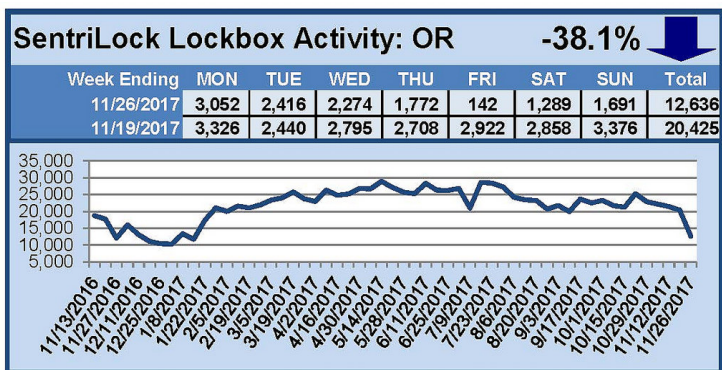

SentriLock Lockbox Activity November 20-26, 2017

This Week's Lockbox Activity

For the week of November 20-26, 2017, these charts show the number of times RMLS™ subscribers opened SentriLock lockboxes in Oregon and Washington. Activity decreased in both Oregon and Washington this week.