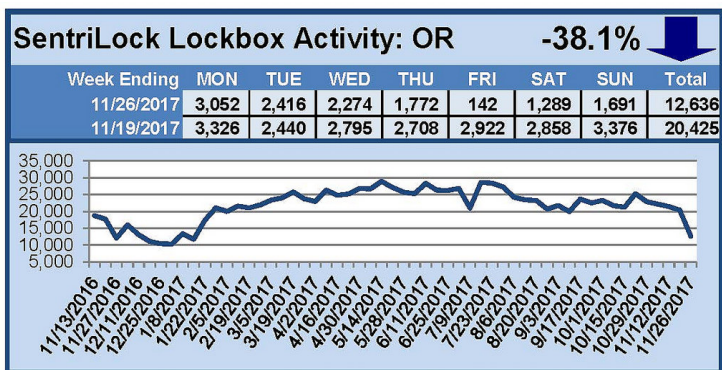

# SentriLock Lockbox Activity November 20-26, 2017

## This Week's Lockbox Activity

For the week of November 20-26, 2017, these charts show the number of times RMLS™ subscribers opened SentriLock lockboxes in Oregon and Washington. Activity decreased in both Oregon and Washington this week.