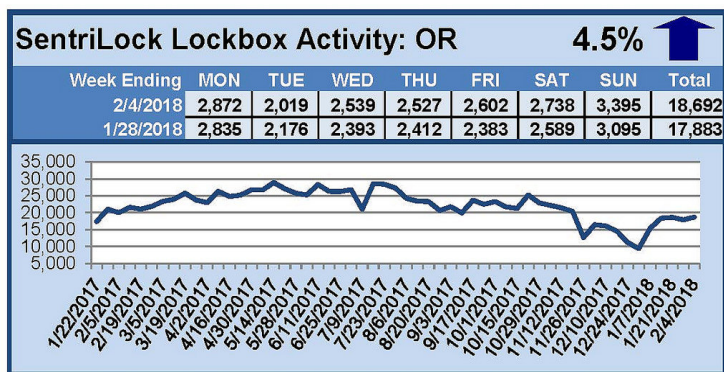

# SentriLock Lockbox Activity January 29-February 4, 2018

## This Week's Lockbox Activity

For the week of January 29-February 4, 2018, these charts show the number of times RMLS™ subscribers opened SentriLock lockboxes in Oregon and Washington. Activity rose in both states this week.