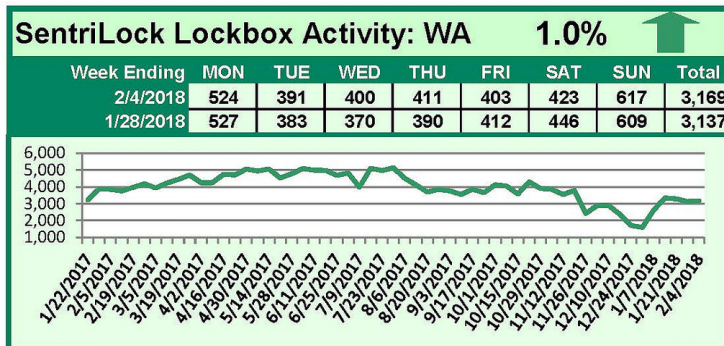

# SentriLock Lockbox Activity January 29-February 4, 2018

## This Week's Lockbox Activity

For the week of January 29-February 4, 2018, these charts show the number of times RMLS™ subscribers opened SentriLock lockboxes in Oregon and Washington. Activity rose in both states this week.