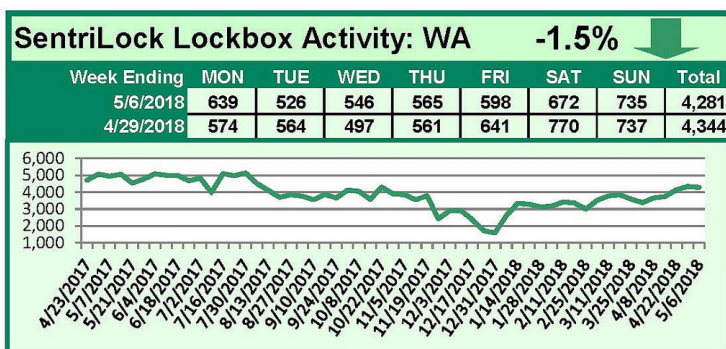

# SentriLock Lockbox Activity April 30-May 6, 2018

## This Week's Lockbox Activity

For the week of April 30-May 6, 2018, these charts show the number of times RMLS™ subscribers opened SentriLock lockboxes in Oregon and Washington. Activity in Oregon increased this week as activity in Washington decreased slightly.