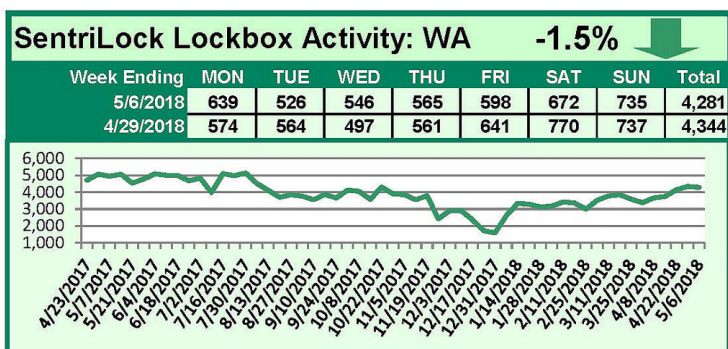

# SentriLock Lockbox Activity April 30-May 6, 2018

## This Week's Lockbox Activity

For the week of April 30-May 6, 2018, these charts show the number of times RMLS™ subscribers opened SentriLock lockboxes in Oregon and Washington. Activity in Oregon increased this week as activity in Washington decreased slightly.