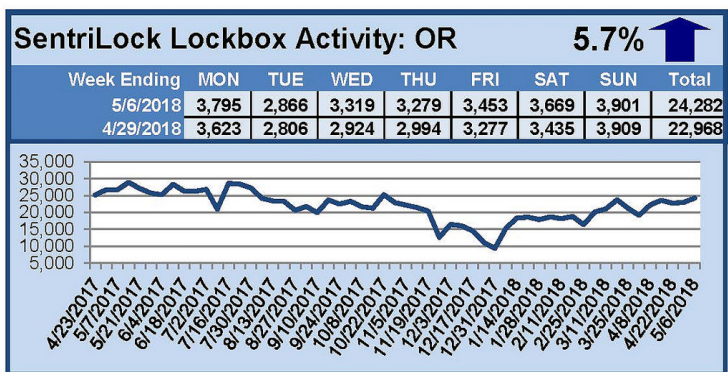

# SentriLock Lockbox Activity April 30-May 6, 2018

## This Week's Lockbox Activity

For the week of April 30-May 6, 2018, these charts show the number of times RMLS™ subscribers opened SentriLock lockboxes in Oregon and Washington. Activity in Oregon increased this week as activity in Washington decreased slightly.