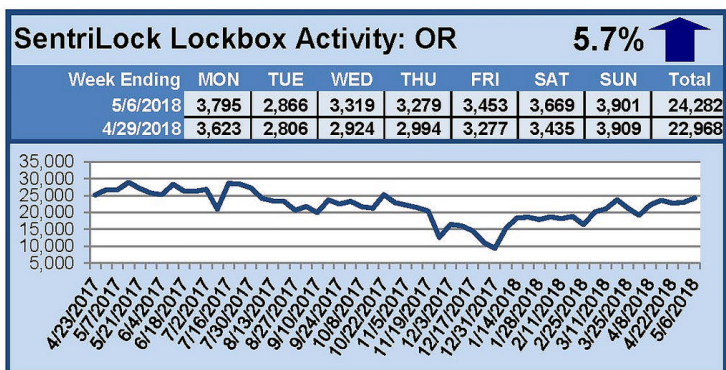

# SentriLock Lockbox Activity April 30-May 6, 2018

## This Week's Lockbox Activity

For the week of April 30-May 6, 2018, these charts show the number of times RMLS™ subscribers opened SentriLock lockboxes in Oregon and Washington. Activity in Oregon increased this week as activity in Washington decreased slightly.