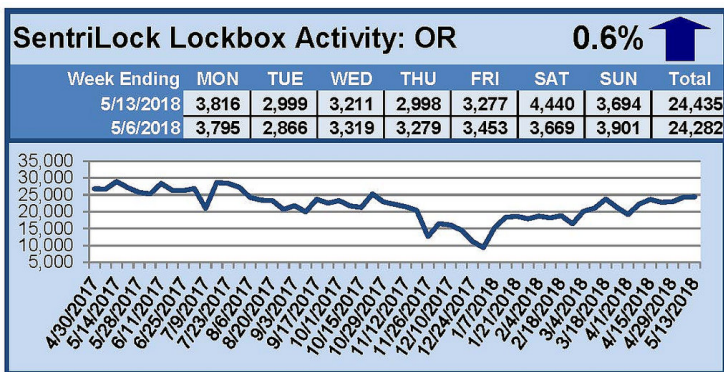

SentriLock Lockbox Activity

May 7-13, 2018

This Week's Lockbox Activity

For the week of May 7-13, 2018, these charts show the number of times RMLS™ subscribers opened SentriLock lockboxes in Oregon and Washington. Activity increased in both Oregon and Washington this week.