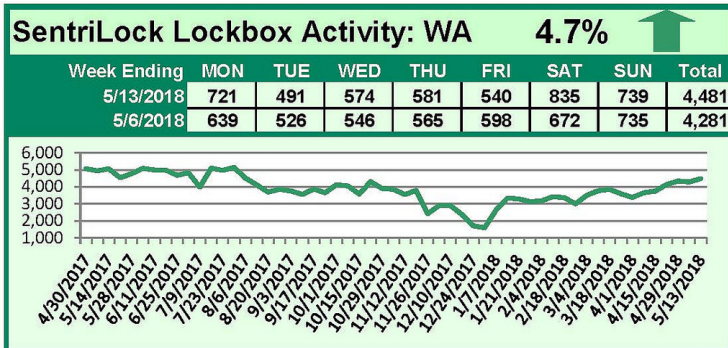

SentriLock Lockbox Activity

May 7-13, 2018

This Week's Lockbox Activity

For the week of May 7-13, 2018, these charts show the number of times RMLS™ subscribers opened SentriLock lockboxes in Oregon and Washington. Activity increased in both Oregon and Washington this week.

For a larger version of each chart, visit the [RMLS™ photostream on Flickr](#).