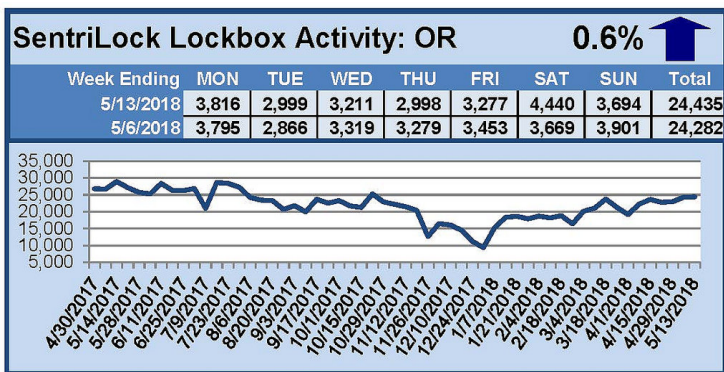

SentriLock Lockbox Activity May 7-13, 2018

This Week's Lockbox Activity

For the week of May 7-13, 2018, these charts show the number of times RMLS™ subscribers opened SentriLock lockboxes in Oregon and Washington. Activity increased in both Oregon and Washington this week.