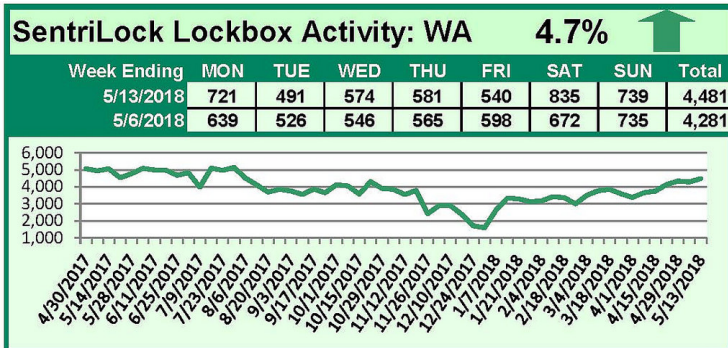

SentriLock Lockbox Activity May 7-13, 2018

This Week's Lockbox Activity

For the week of May 7-13, 2018, these charts show the number of times RMLS™ subscribers opened SentriLock lockboxes in Oregon and Washington. Activity increased in both Oregon and Washington this week.

For a larger version of each chart, visit the [RMLS™ photostream on Flickr](#).