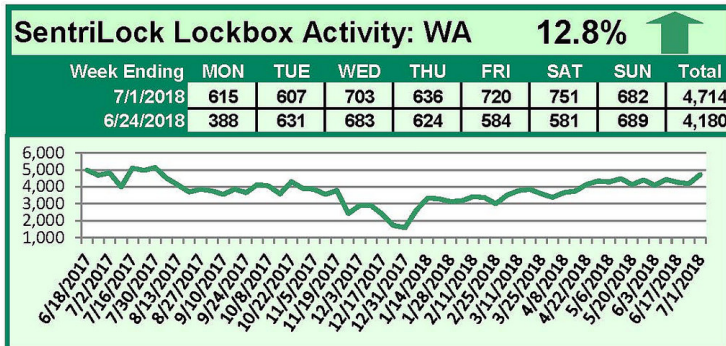

# SentriLock Lockbox Activity June 25-July 1, 2018

## This Week's Lockbox Activity

For the week of June 25-July 1, 2018, these charts show the number of times RMLS™ subscribers opened SentriLock lockboxes in Oregon and Washington. Activity increased in both states this week.