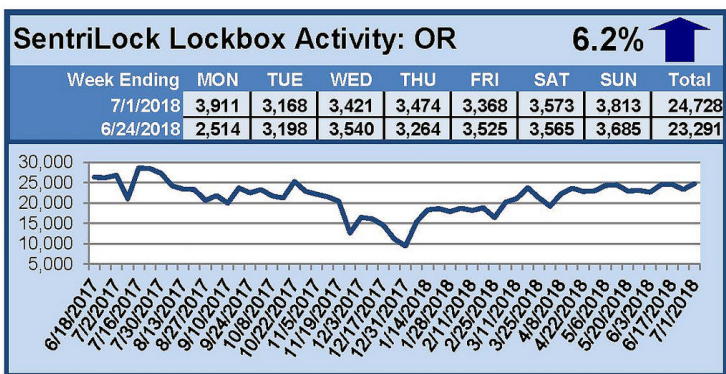

# SentriLock Lockbox Activity June 25-July 1, 2018

## This Week's Lockbox Activity

For the week of June 25-July 1, 2018, these charts show the number of times RMLS™ subscribers opened SentriLock lockboxes in Oregon and Washington. Activity increased in both states this week.