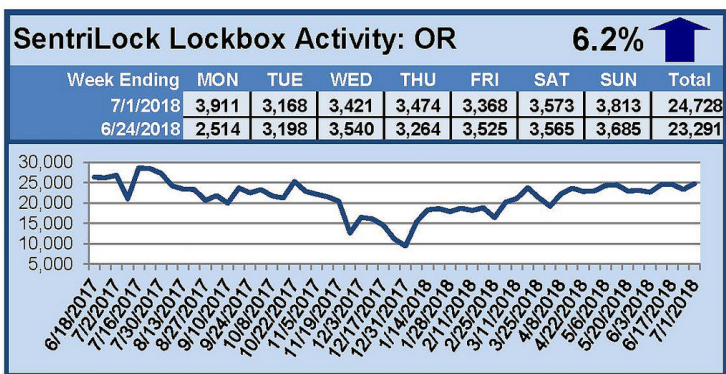

SentriLock Lockbox Activity June 25-July 1, 2018

This Week's Lockbox Activity

For the week of June 25-July 1, 2018, these charts show the number of times RMLS™ subscribers opened SentriLock lockboxes in Oregon and Washington. Activity increased in both states this week.