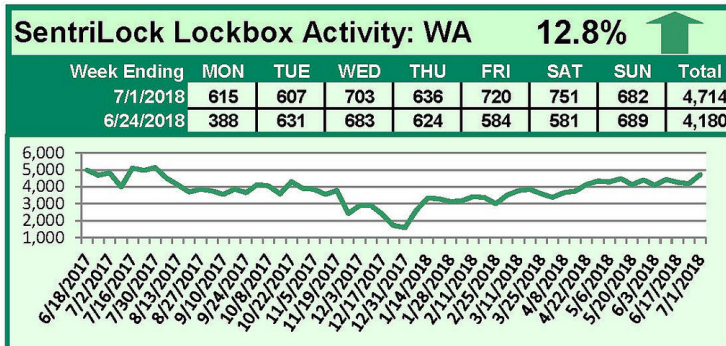

SentriLock Lockbox Activity June 25-July 1, 2018

This Week's Lockbox Activity

For the week of June 25-July 1, 2018, these charts show the number of times RMLS™ subscribers opened SentriLock lockboxes in Oregon and Washington. Activity increased in both states this week.

For a larger version of each chart, visit the [RMLS™ photostream on Flickr](#).